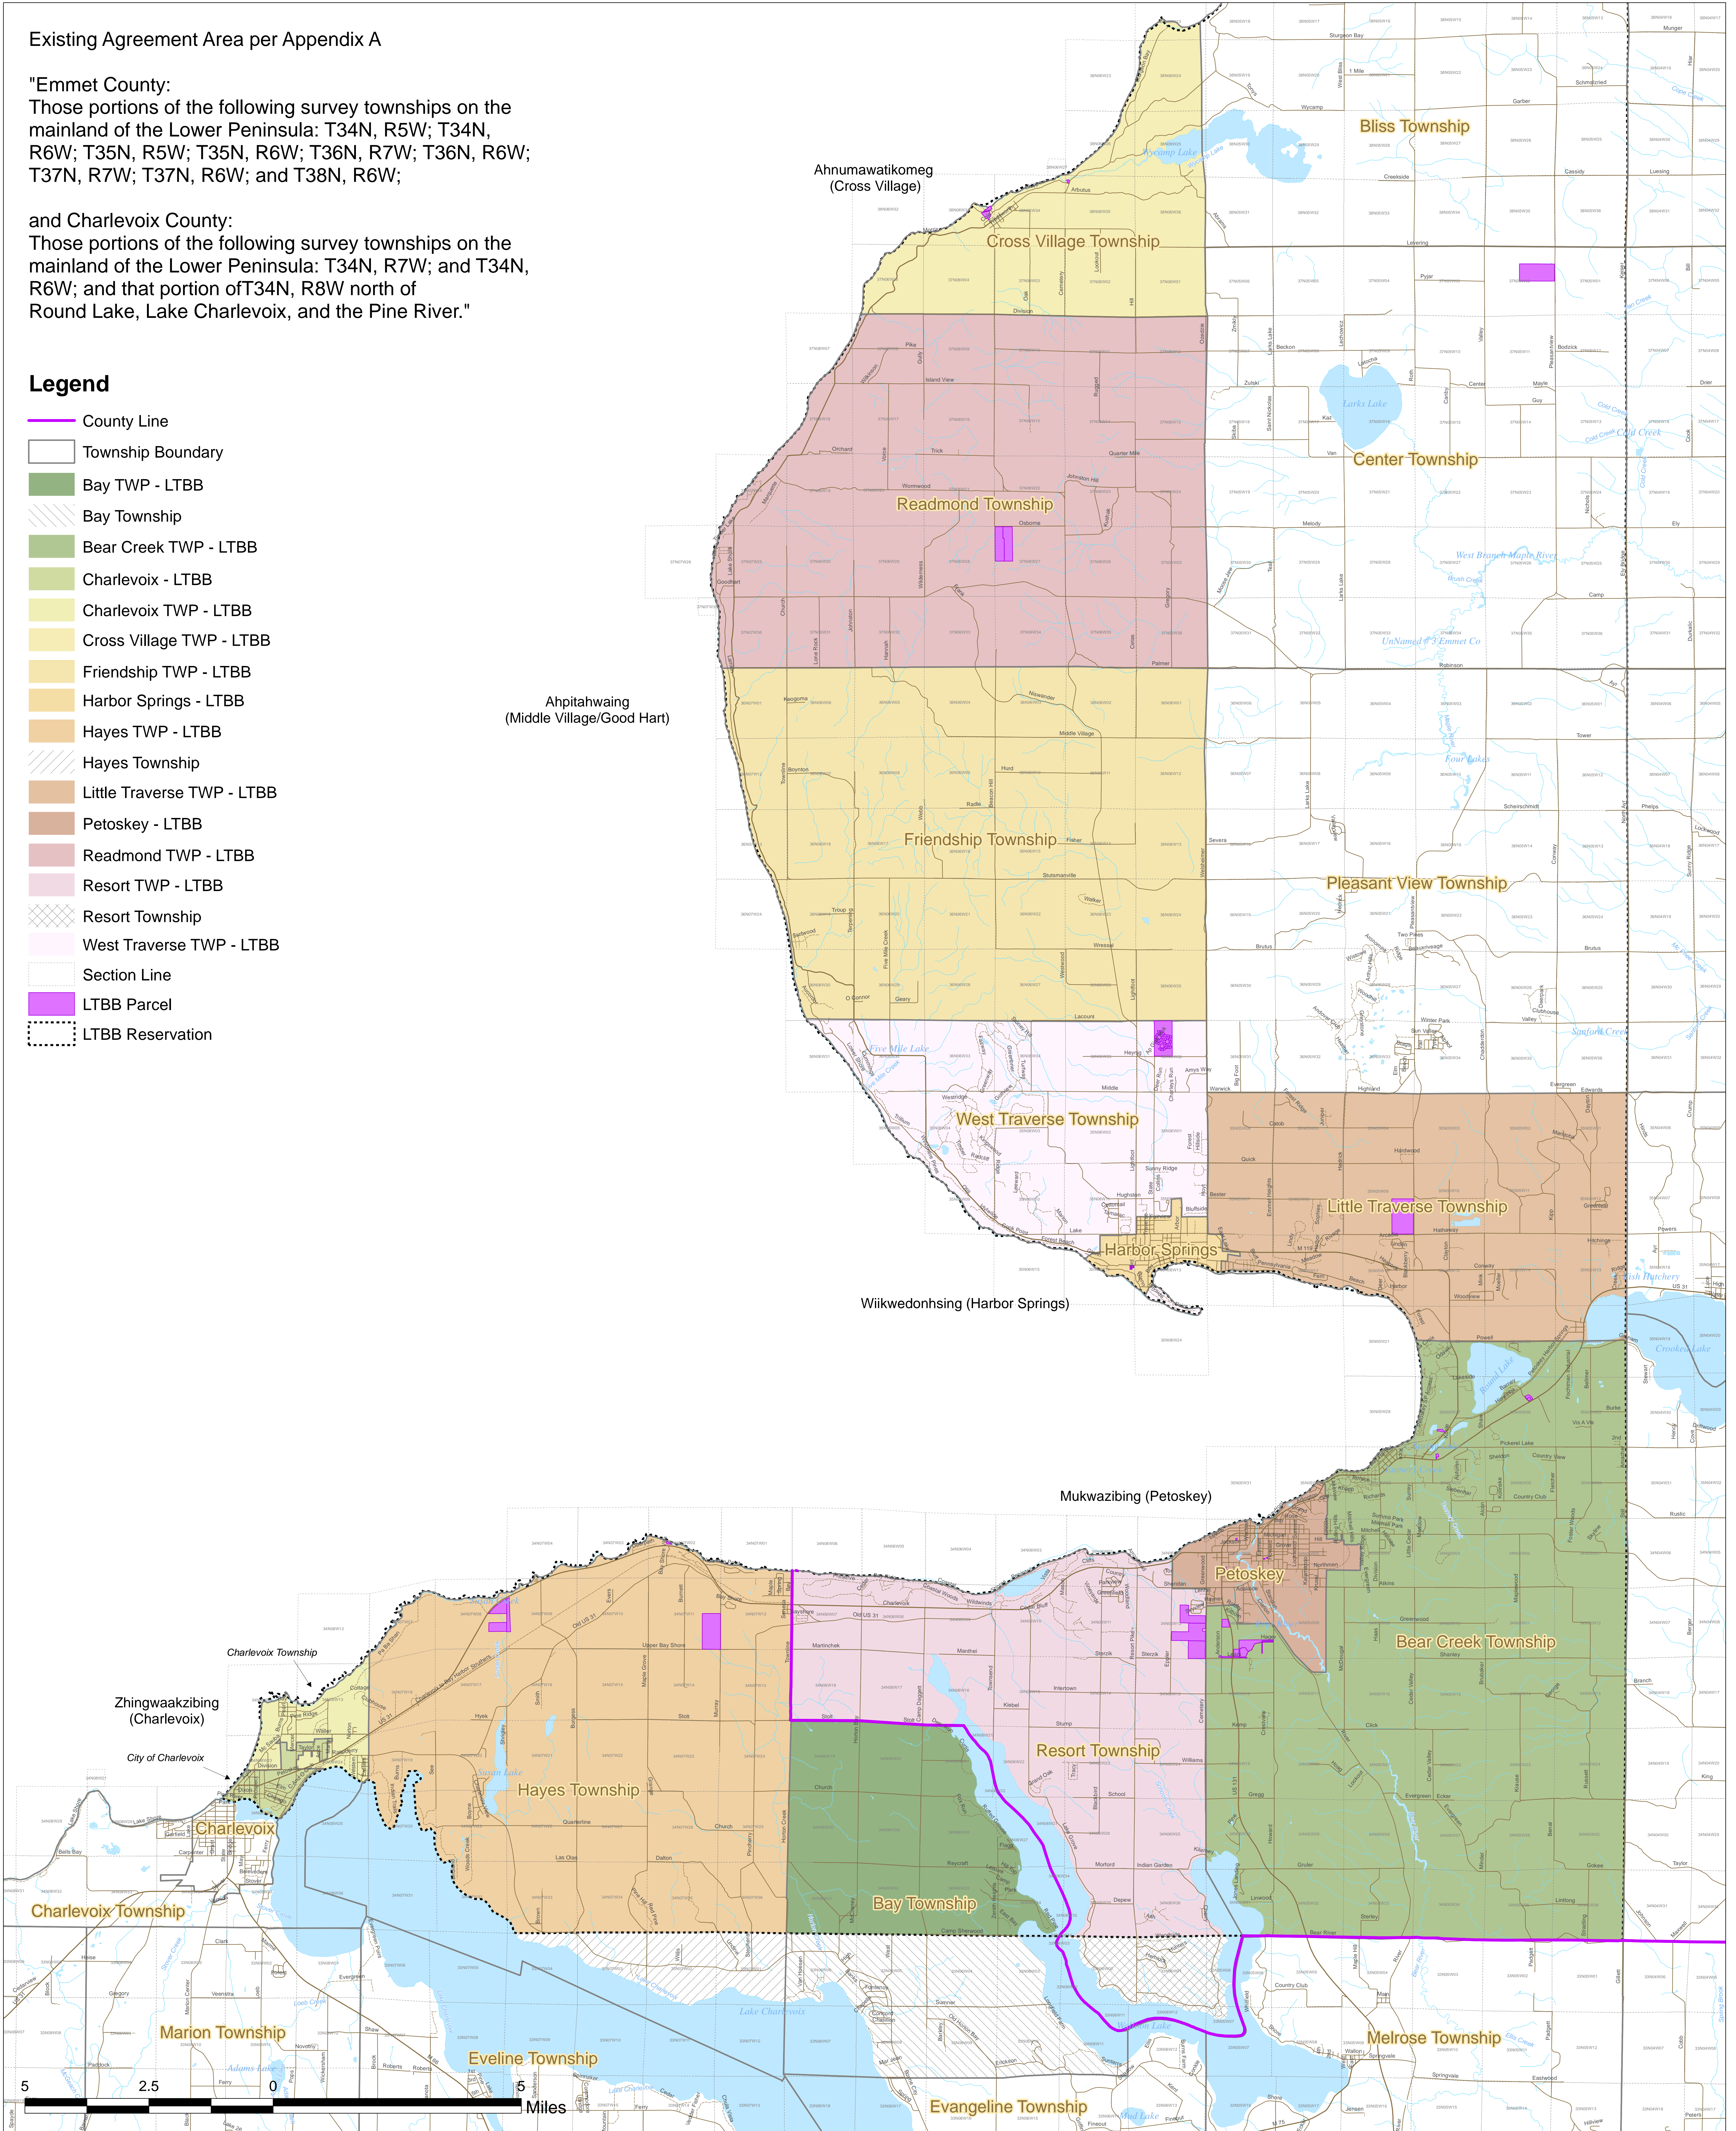

Existing Agreement Area per Appendix A

"Emmet County:

Those portions of the following survey townships on the mainland of the Lower Peninsula: T34N, R5W; T34N, R6W; T35N, R5W; T35N, R6W; T36N, R7W; T36N, R6W; T37N, R7W; T37N, R6W; and T38N, R6W;

and Charlevoix County:

Those portions of the following survey townships on the mainland of the Lower Peninsula: T34N, R7W; and T34N, R6W; and that portion of T34N, R8W north of Round Lake, Lake Charlevoix, and the Pine River."

**Legend**

-  County Line
-  Township Boundary
-  Bay TWP - LTBB
-  Bay Township
-  Bear Creek TWP - LTBB
-  Charlevoix - LTBB
-  Charlevoix TWP - LTBB
-  Cross Village TWP - LTBB
-  Friendship TWP - LTBB
-  Harbor Springs - LTBB
-  Hayes TWP - LTBB
-  Hayes Township
-  Little Traverse TWP - LTBB
-  Petoskey - LTBB
-  Readmond TWP - LTBB
-  Resort TWP - LTBB
-  Resort Township
-  West Traverse TWP - LTBB
-  Section Line
-  LTBB Parcel
-  LTBB Reservation

## Little Traverse Bay Bands of Odawa Indians