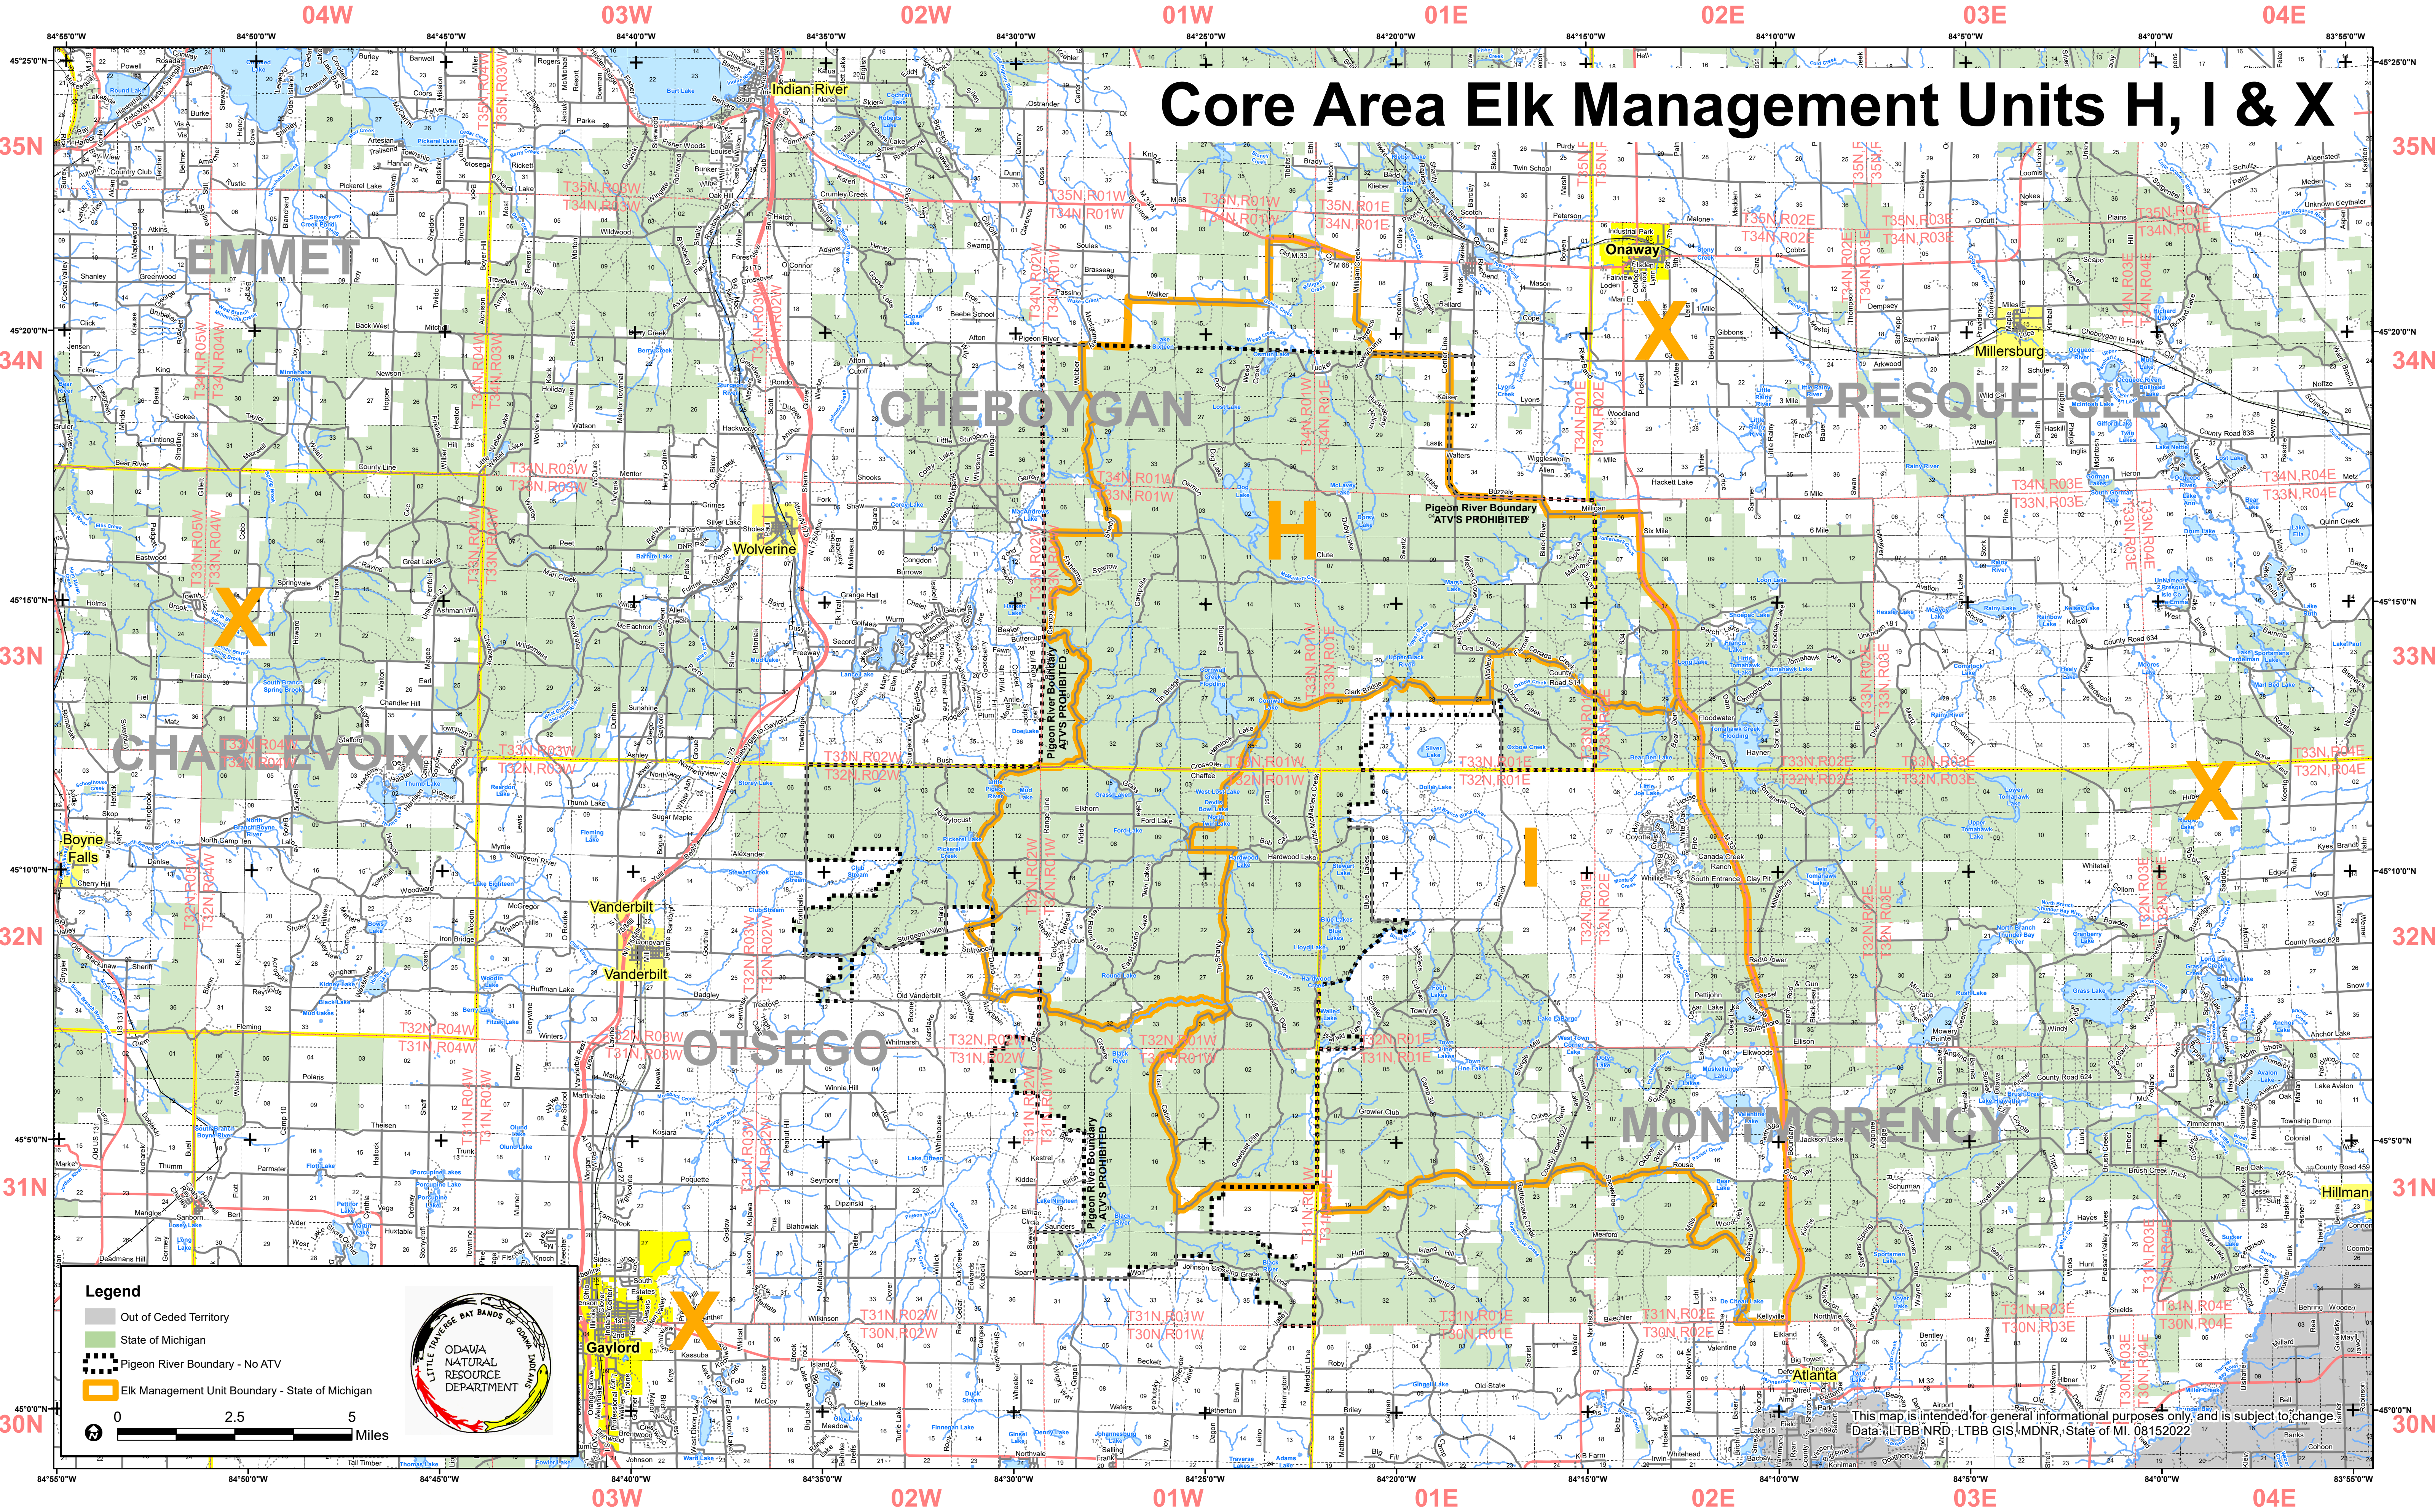

# Core Area Elk Management Units H, I & X

**Legend**

- Out of Ceded Territory
- State of Michigan
- Pigeon River Boundary - No ATV
- Elk Management Unit Boundary - State of Michigan

0 2.5 5 Miles

This map is intended for general informational purposes only, and is subject to change.  
Data: LTBB NRD, LTBB GIS, MDNR, State of MI, 08152022