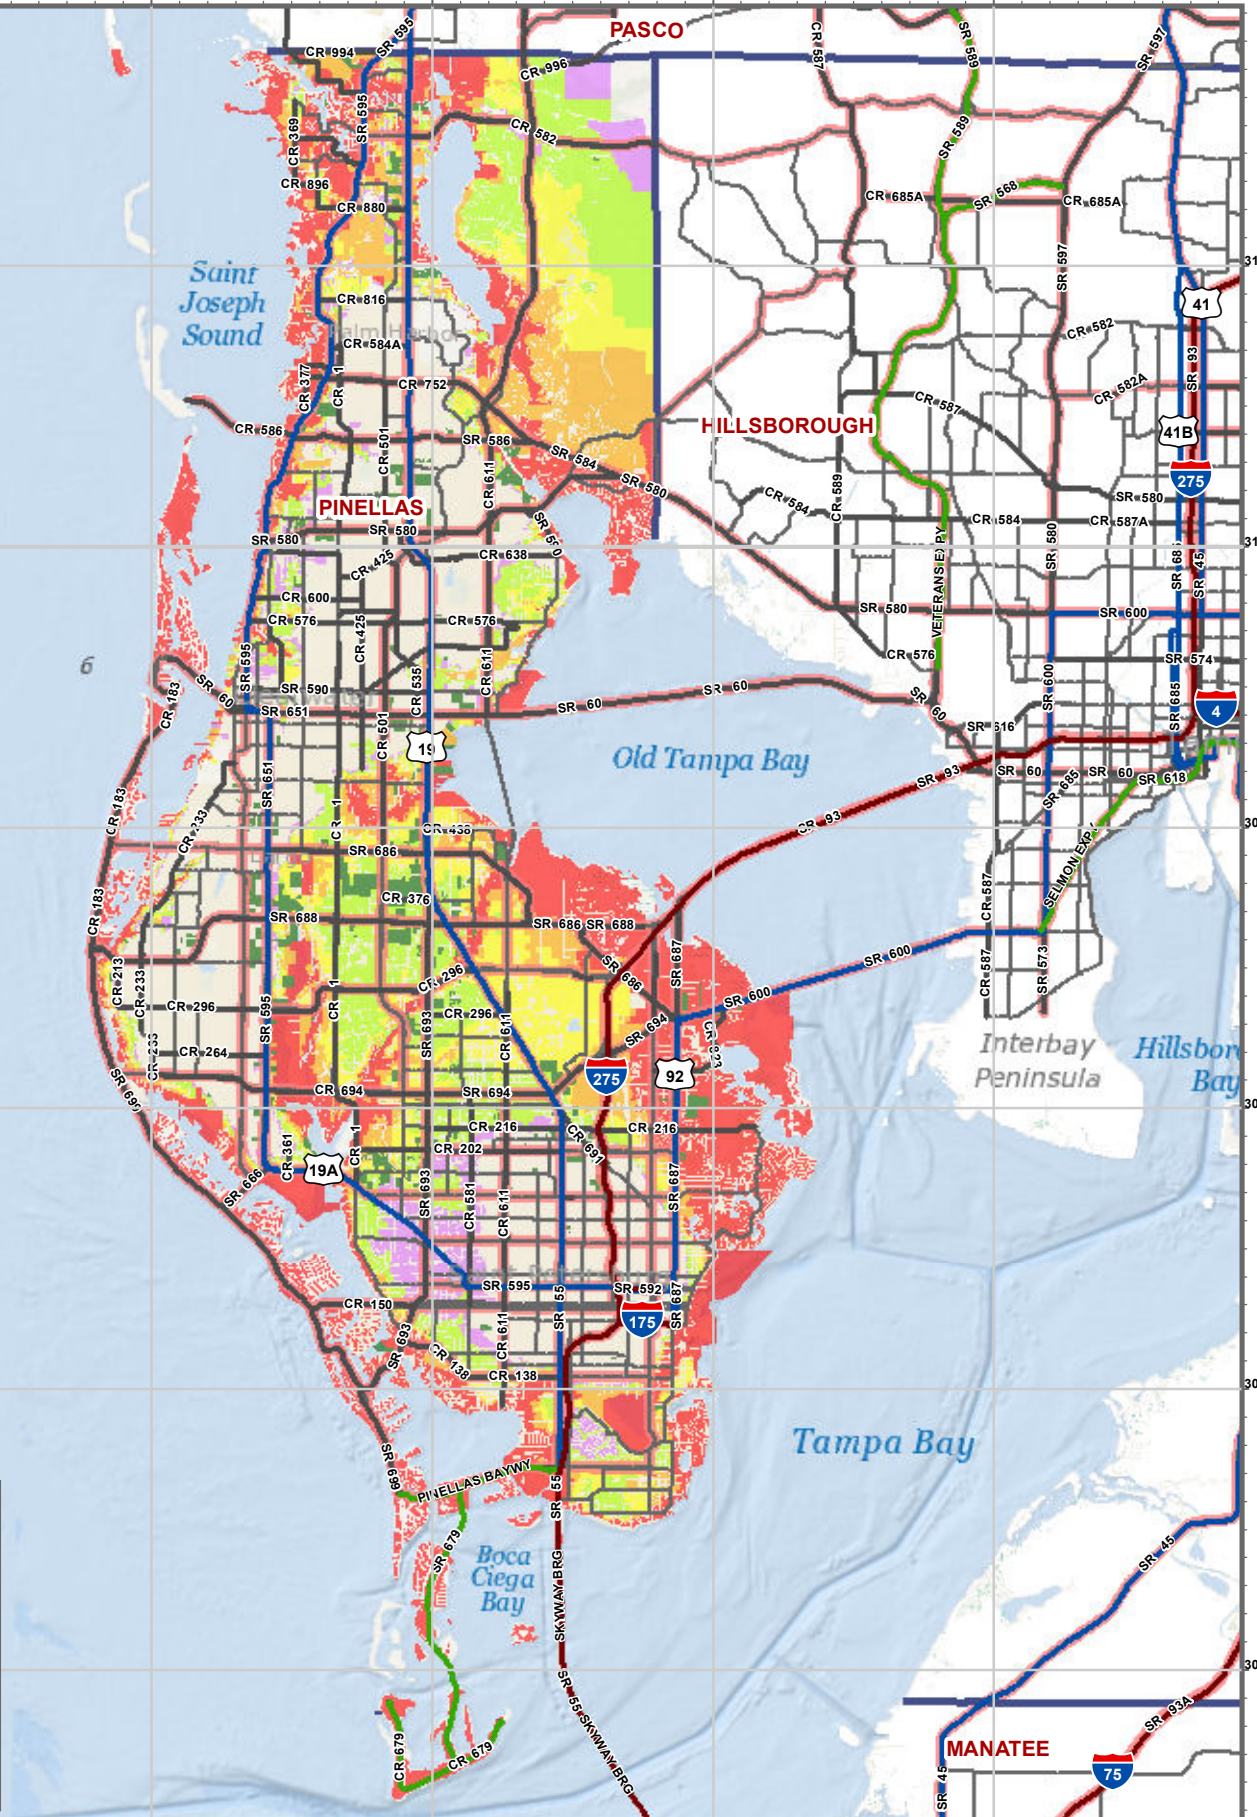

310°00m.E

320

330

340

350

310°00m.N

3110

3100

350

Legend

- Evacuation Routes
- Evacuation Zones
 - Zone A
 - Zone B
 - Zone C
 - Zone D
 - Zone E
 - Mobile Homes

Disclaimer: Map is intended for reference only. No warranty for accuracy provided.

Created By: GIS Section
Requested By: Standard Map Product
Date: 6/13/2023
Time: 8:41:46 AM
Path: S:\Projects\EvacRoute_SurgeZone_Maps\2022_Maps\IMXD\EvacRoutes_Zones\UTM17_Portrait.mxd

PINELLAS EVACUATION ROUTES & ZONES