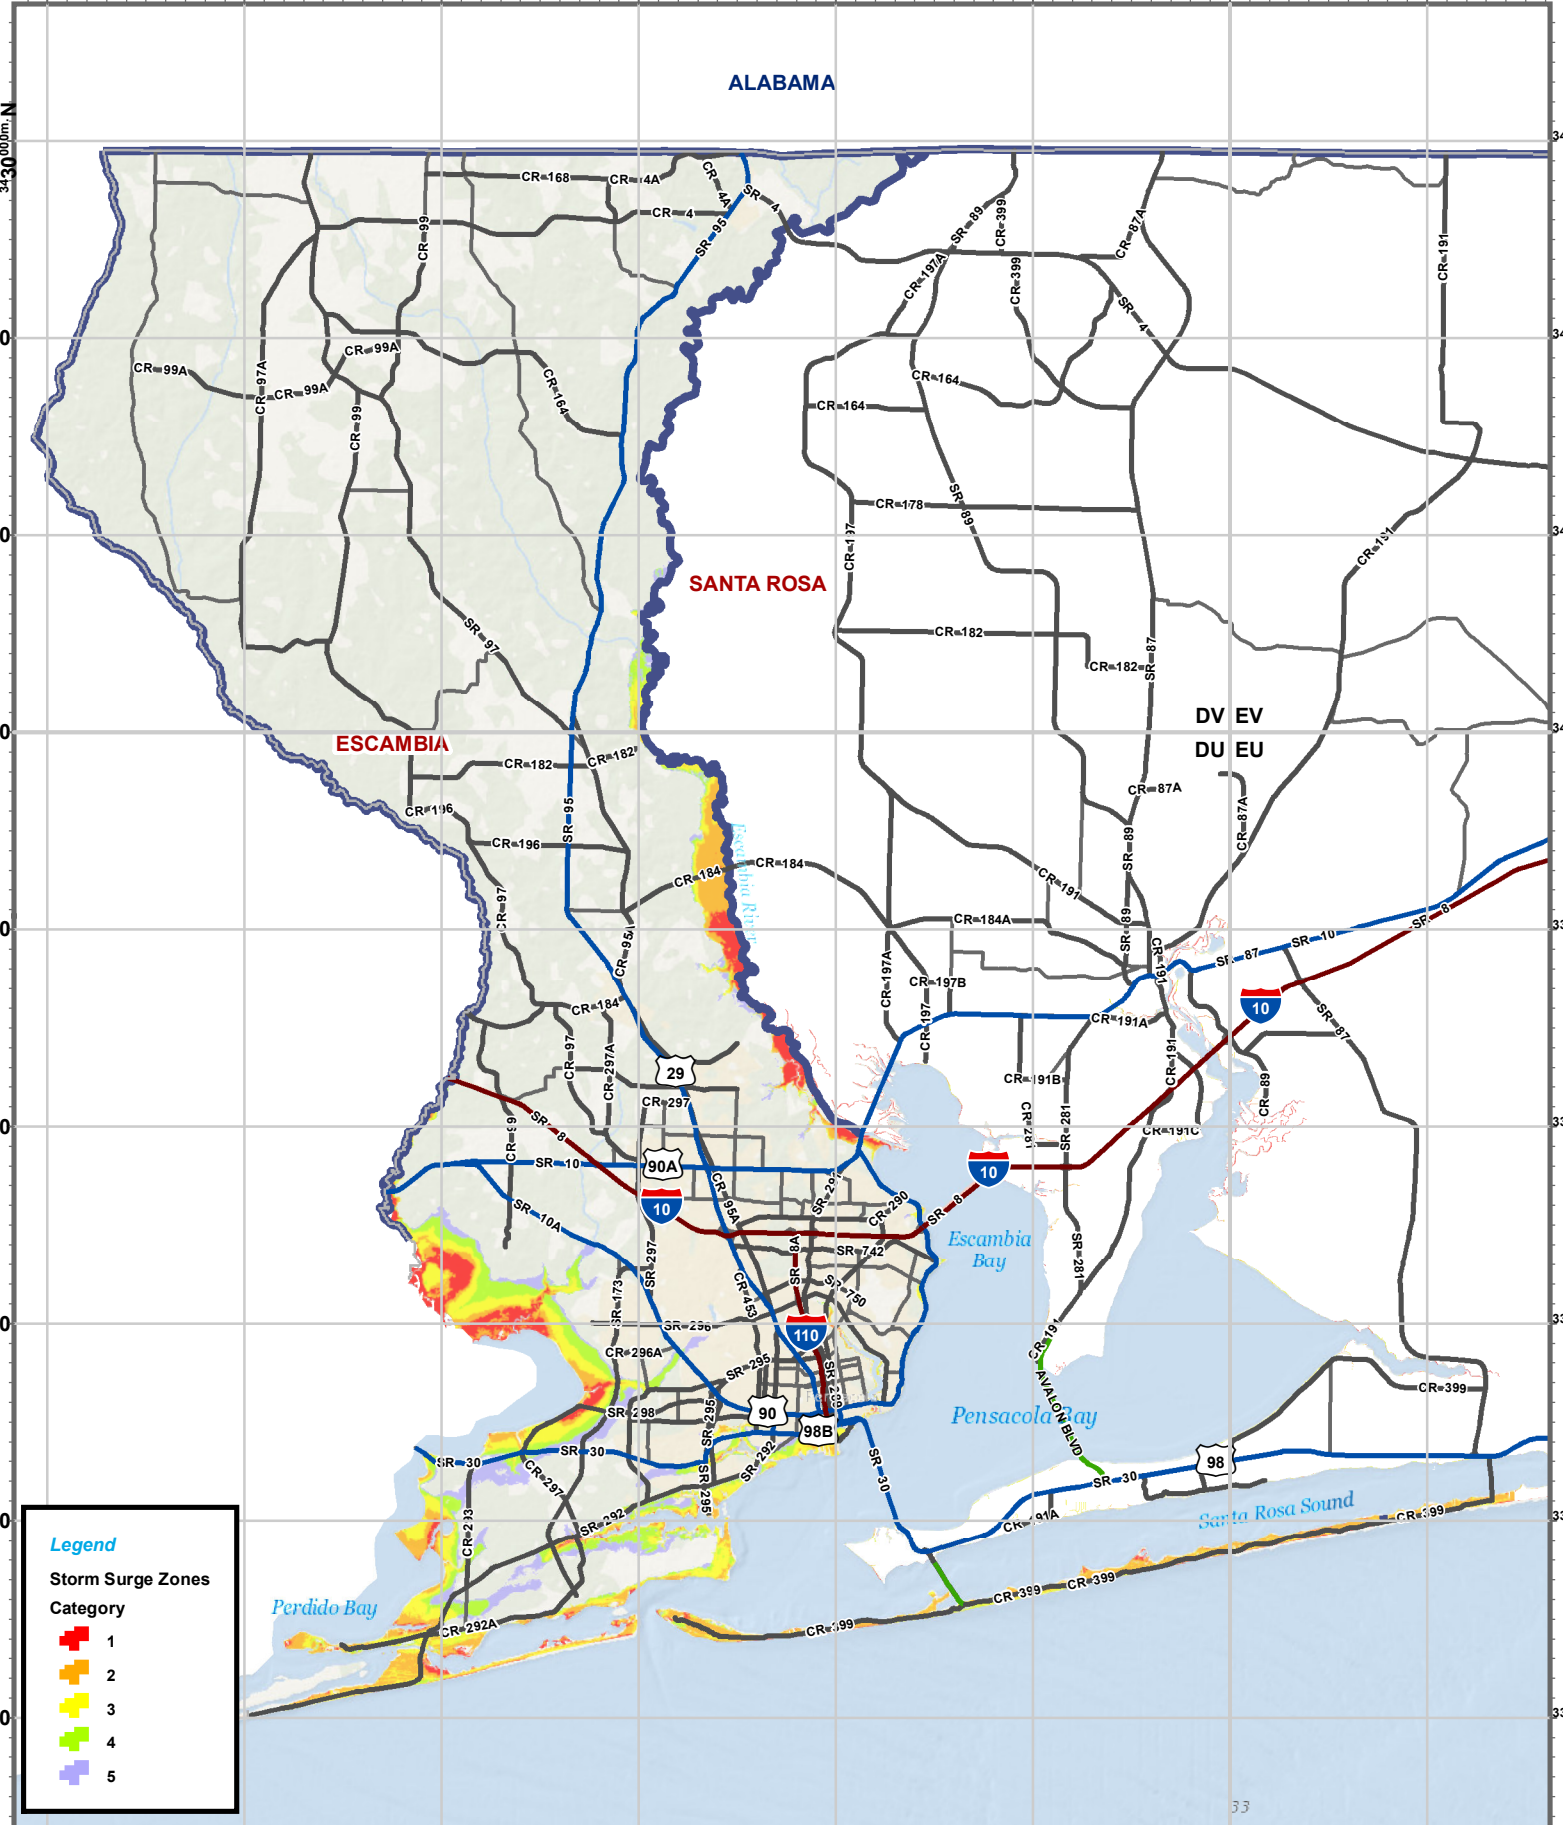

40000m. E 450 460 470 480 490 500 510

Legend

Storm Surge Zones

Category

- 1
- 2
- 3
- 4
- 5

Disclaimer: Map is intended for reference only
No warranty for accuracy provided

Created By: GIS Section
Requested By: Standard Map Product
Date: 10/23/2020
Time: 8:56:51 AM
Path: S:\Projects\EvacRoute_SurgeZone_Maps\2020_Maps\MXD\SurgeZones\UTM16_Portrait.mxd

ESCAMBIA

STORM SURGE ZONES