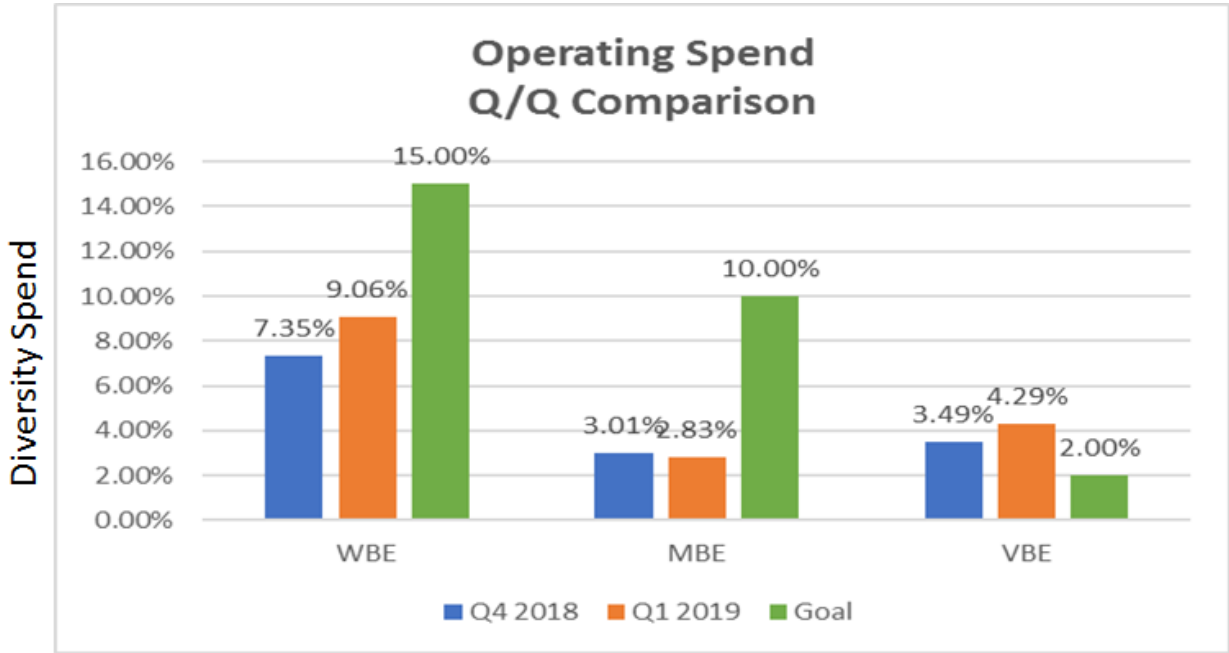

Special recognition for employees who excel at finding and removing minors.

SPEND UPDATE

Q1 2019 Operating Spend

\$10.3M identified as Biddable Spend
\$1.7M in payments to Diversity Suppliers (16.2%)

Notes:
 - Total Biddable Spend for Q1 2019 was \$10.3M
 - Diversity categories defined as:
 WBE – Women-Owned Business Enterprise
 MBE – Minority-Owned Business Enterprise
 VBE – Veteran-Owned Business Enterprise