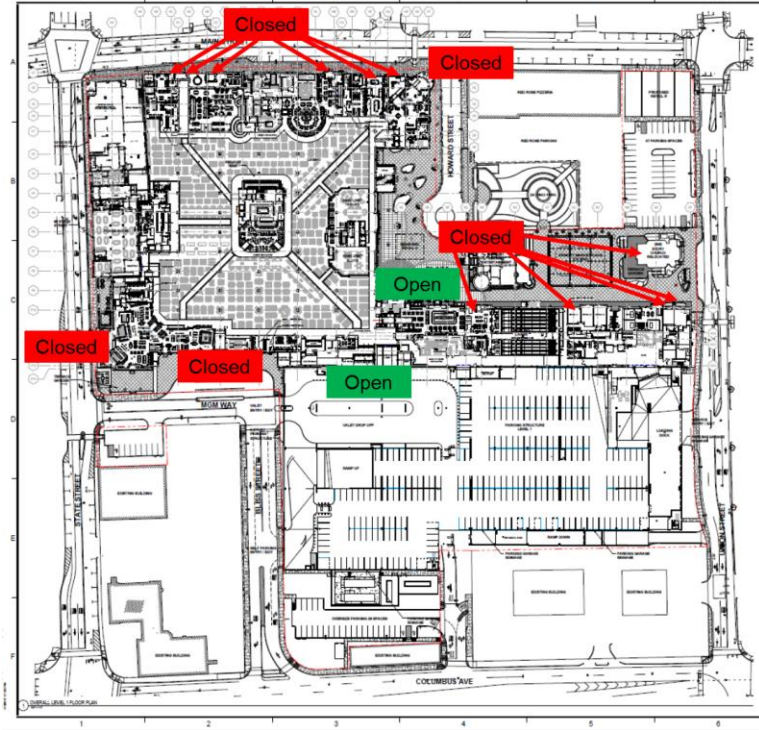

Security Plan Update

- Additional under-21 signs
- Eliminated crossing routes on the floor
- Physical presence to check for minors at peak times
- Permanent rover posts for security officers
- Hand stamp program for frequently ID'd patrons
- Education Campaign for Community
- Employees attended underage training class
- Property curfew from midnight to 8 a.m. (unless hotel guest)
- Locking all but two entrances in the evening

Property Entrances

8:00 a.m. – 12:00 a.m.

12:00 a.m. – 8:00 a.m.

Measures to Prevent Minor Access to Gaming & Alcohol

- All forward-facing employees/beverage servers receiving refresher education
- Any beverage server with a violation subject to progressive discipline and must retake the TIPS class
- Planned modifications to our discipline process with respect to procedural violations involving minors