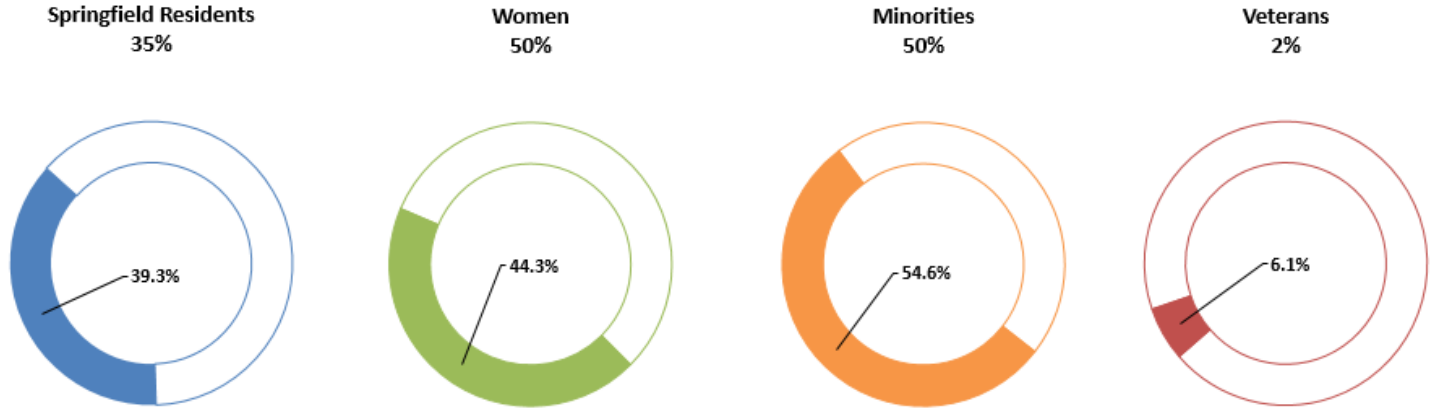

EMPLOYMENT

Progress on Hiring Goals

*Represents 2,303 active employees as of 03/31/2019 (Does not include Campus Tenants, Vendors)

Employment Numbers

	Employees	Full-Time	Part-Time
Totals	2,303*	1,767	536
% of Totals	100%	76.7%	23.3%