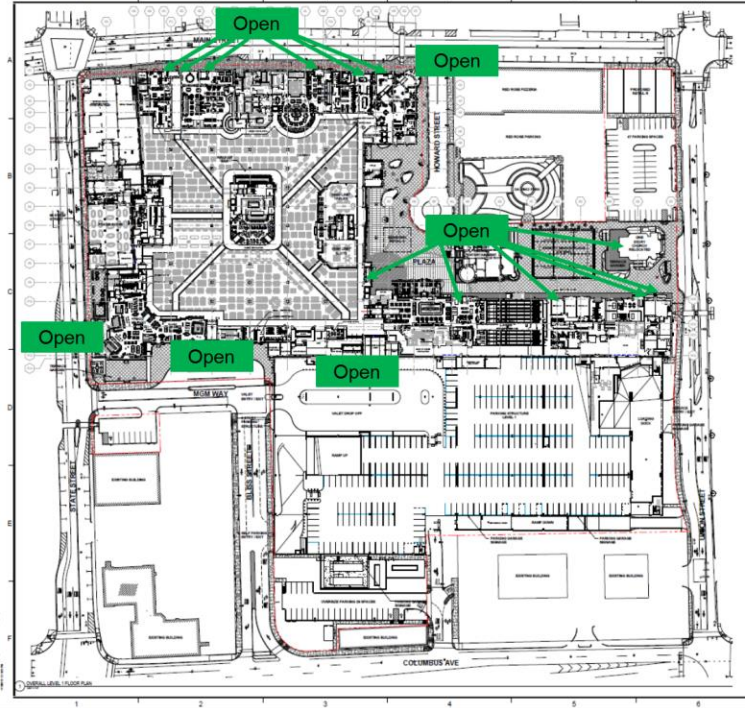

Property Entrances

8:00 a.m. – 12:00 a.m.