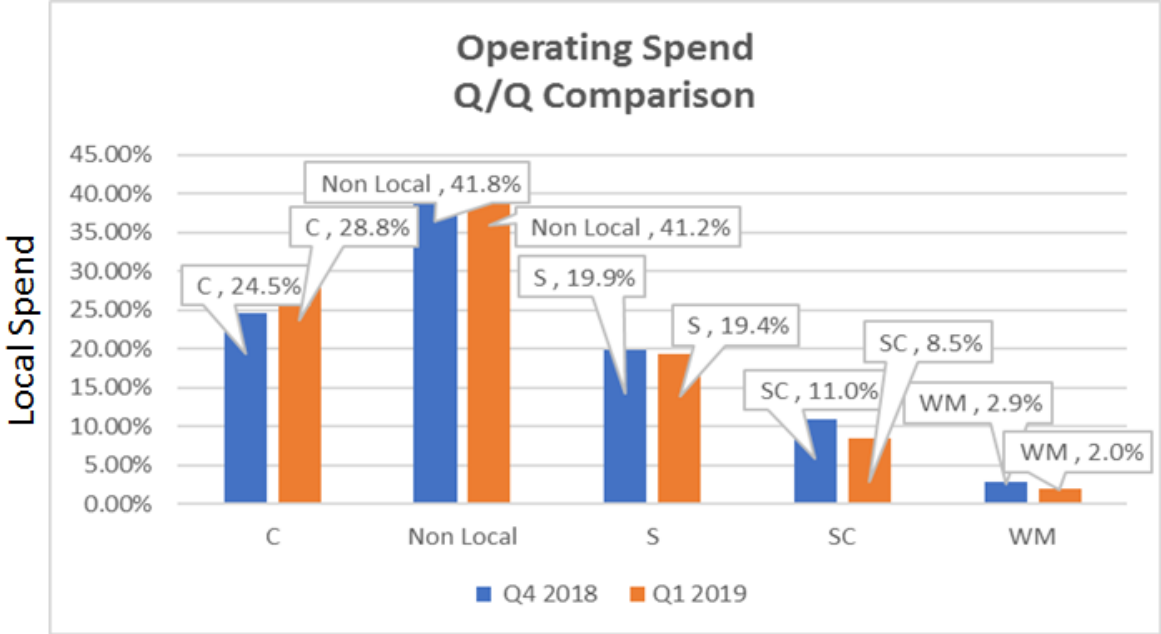

Q1 2019 Operating Spend

$11.5M in payments to Mass. Suppliers (58.8%)
$5.9M in payments to Western Mass. Suppliers (29.9%)

1. Notes:
2. Total Spend for Q4 2018 was $19.6M
   - Spend segments defined as:
     - Commonwealth (C)
     - Non-Local
     - Springfield (S)
     - Surrounding Communities (SC)
     - Western Massachusetts (WM)