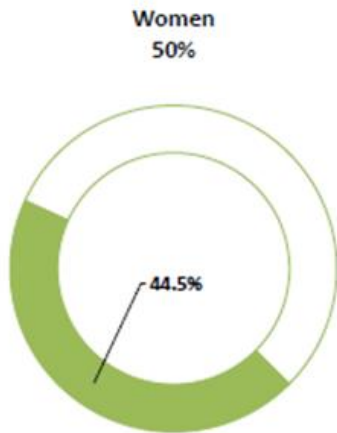

EMPLOYMENT

Progress on Hiring Goals

*Represents 2,040 active employees as of 09/30/2019 (Does not include Campus, Tenants, Vendors)

Employment Numbers

	Employees	Full-Time	Part-Time
Totals	2,040	1,495	545
% of Total	100%	73.3%	26.7%