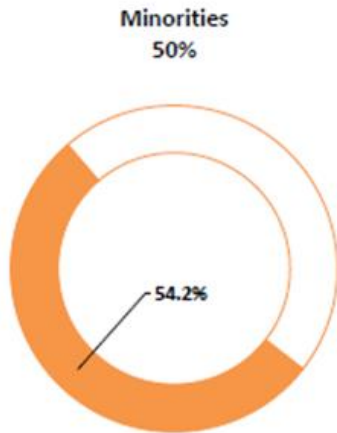

EMPLOYMENT

Progress on Hiring Goals

*Represents 2,040 active employees as of 09/30/2019 (Does not include Campus, Tenants, Vendors)

Employment Numbers

	Employees	Full-Time	Part-Time
Totals	2,040	1,495	545
% of Total	100%	73.3%	26.7%