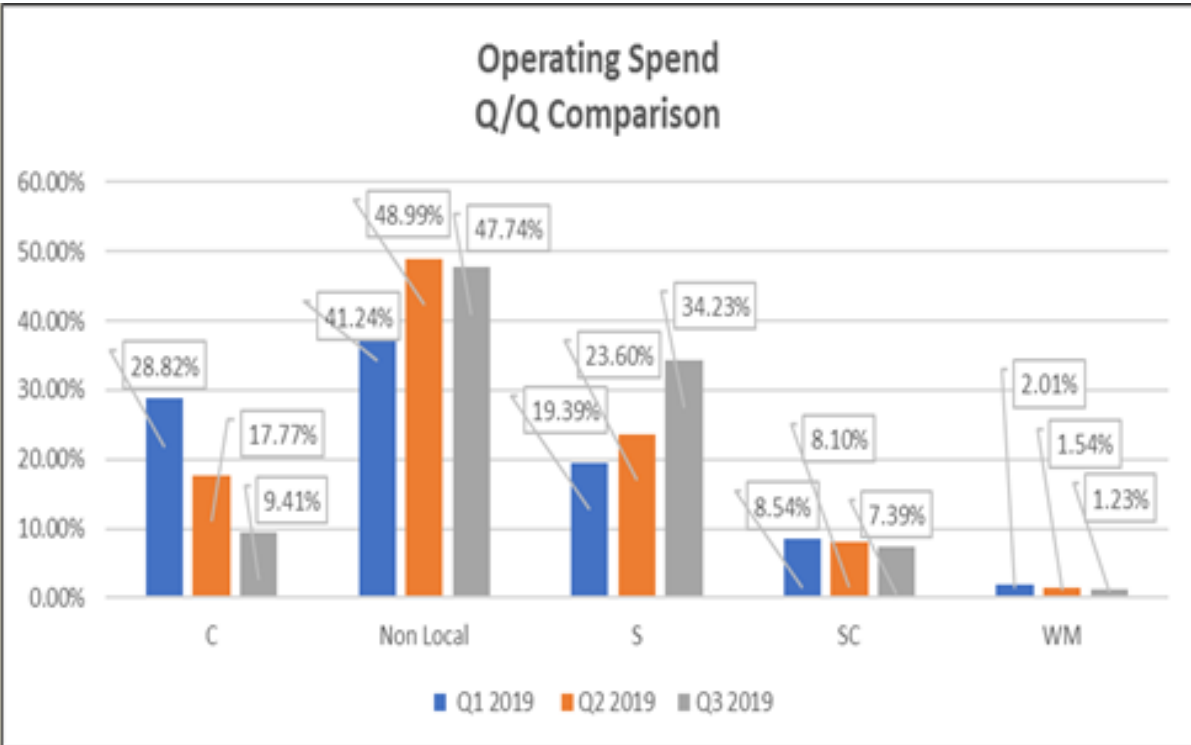

Q3 2019 Operating Spend

Local Spend

1. *Notes:*
2. Total Spend for Q3 2019 was $17.9M
   - Spend segments defined as;
     - Commonwealth (C)
     - Non-Local
     - Springfield (S)
     - Surrounding Communities (SC)
     - Western Massachusetts (WM)

$9.4M in payments to Mass. Suppliers (52.3%)
$7.7M in payments to Western Mass. Suppliers (42.9%)