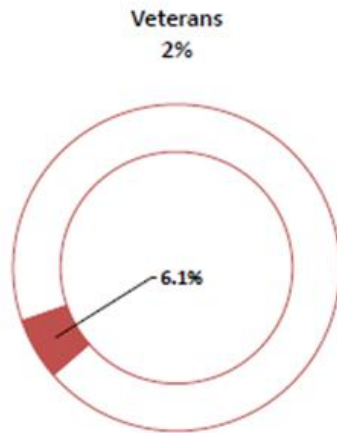

EMPLOYMENT

Progress on Hiring Goals

*Represents 2,040 active employees as of 09/30/2019 (Does not include Campus, Tenants, Vendors)

Employment Numbers

	Employees	Full-Time	Part-Time
Totals	2,040	1,495	545
% of Total	100%	73.3%	26.7%