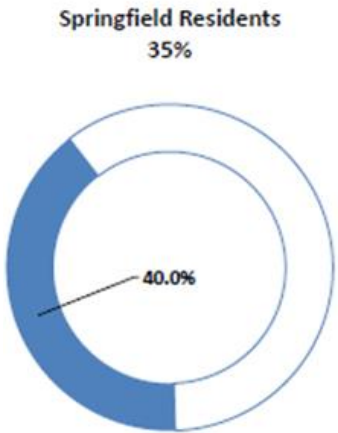

EMPLOYMENT

Progress on Hiring Goals

*Represents 2,040 active employees as of 09/30/2019 (Does not include Campus, Tenants, Vendors)

Employment Numbers

	Employees	Full-Time	Part-Time
Totals	2,040	1,495	545
% of Total	100%	73.3%	26.7%