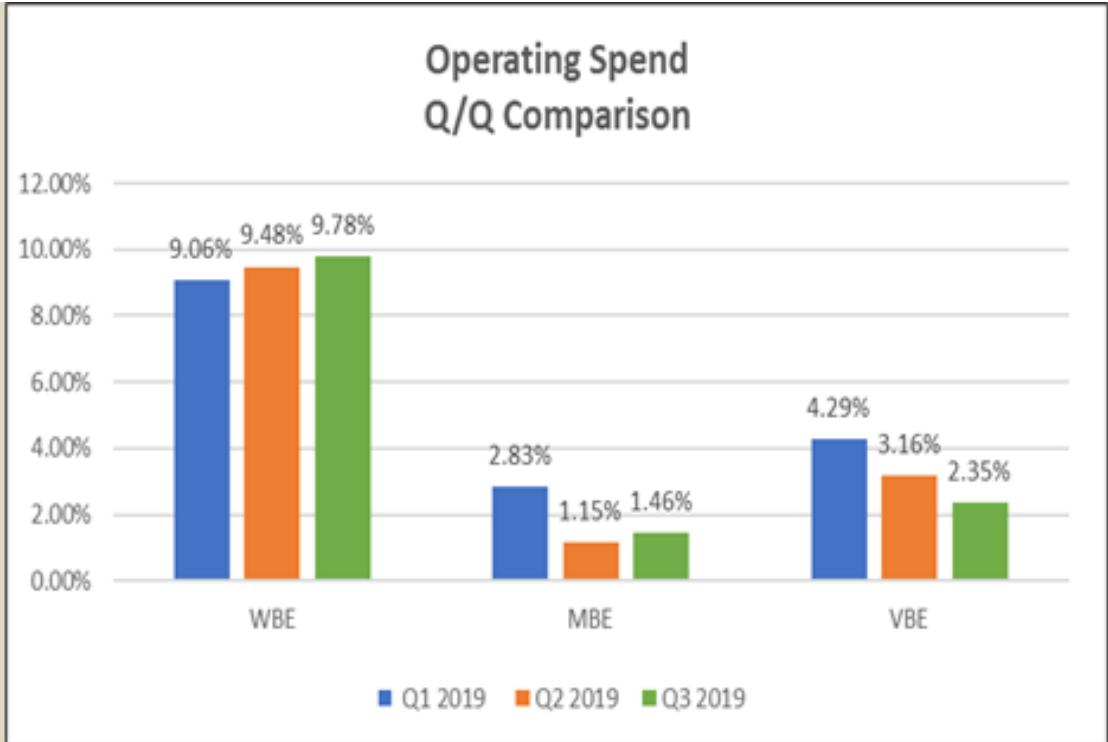

Q3 2019 Operating Spend

Diversity Spend

1. **Notes:**
2. Total Biddable Spend for Q3 2019 was $12.5M
   - Diversity categories defined as;
     - WBE – Women-Owned Business Enterprise
     - MBE – Minority-Owned Business Enterprise
     - VBE – Veteran-Owned Business Enterprise
   - Diversity spend goals defined as;
     - WBE – 15% of Biddable Spend
     - MBE – 10% of Biddable Spend
     - VBE – 2% of Biddable Spend

$12.5M identified as Biddable Spend
$1.7M in payments to Diversity Suppliers (13.6%)