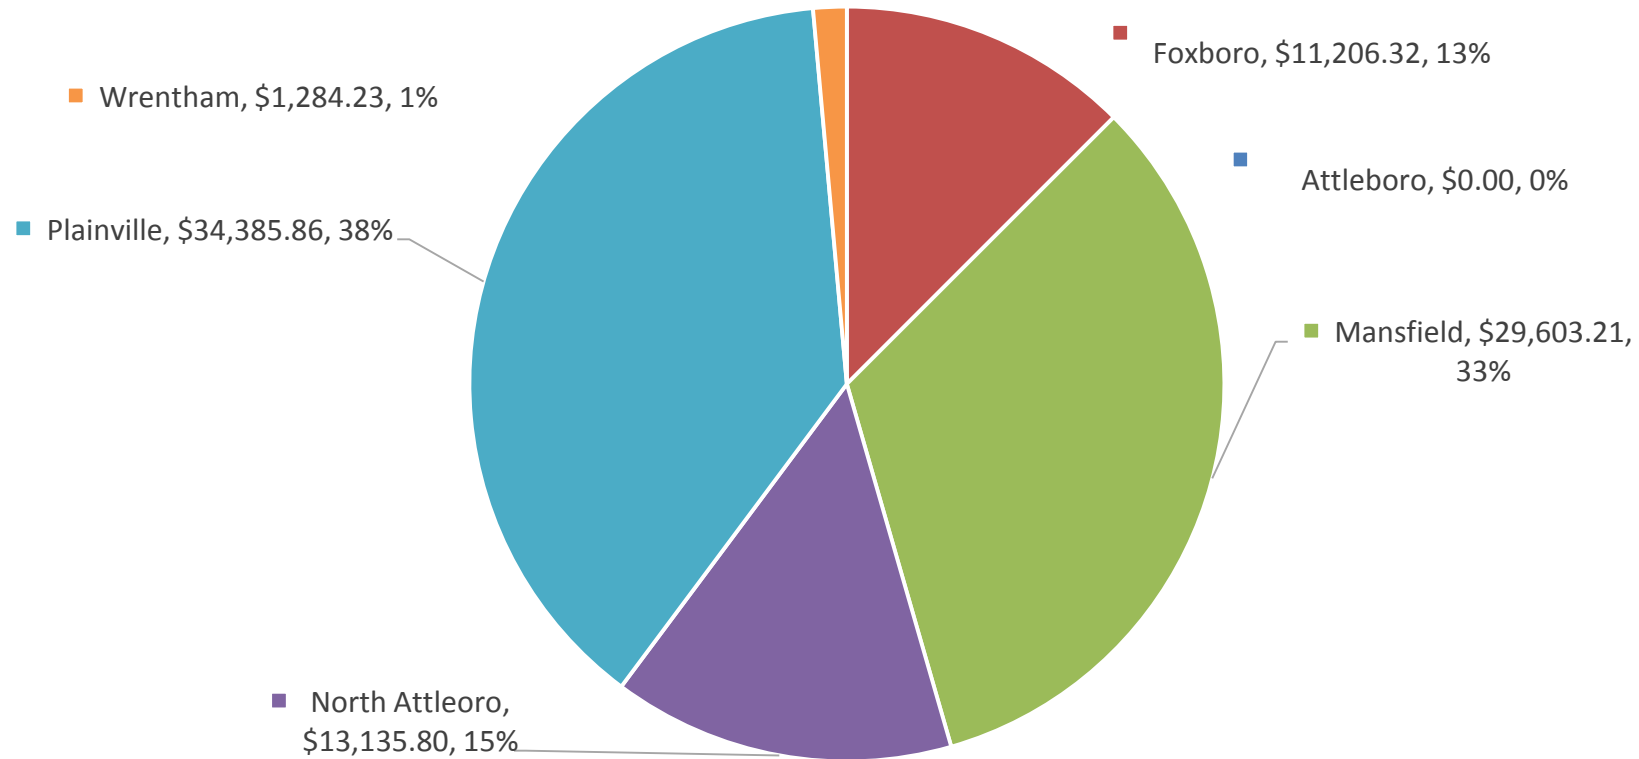

# Spend by State

Total Q2 Spend: \$1,559,910.94

# Local Spend

Total Q2 Host & Surrounding Community Spend: \$89,615.42

■ Attleboro   ■ Foxboro   ■ Mansfield   ■ North Attleoro   ■ Plainville   ■ Wrentham