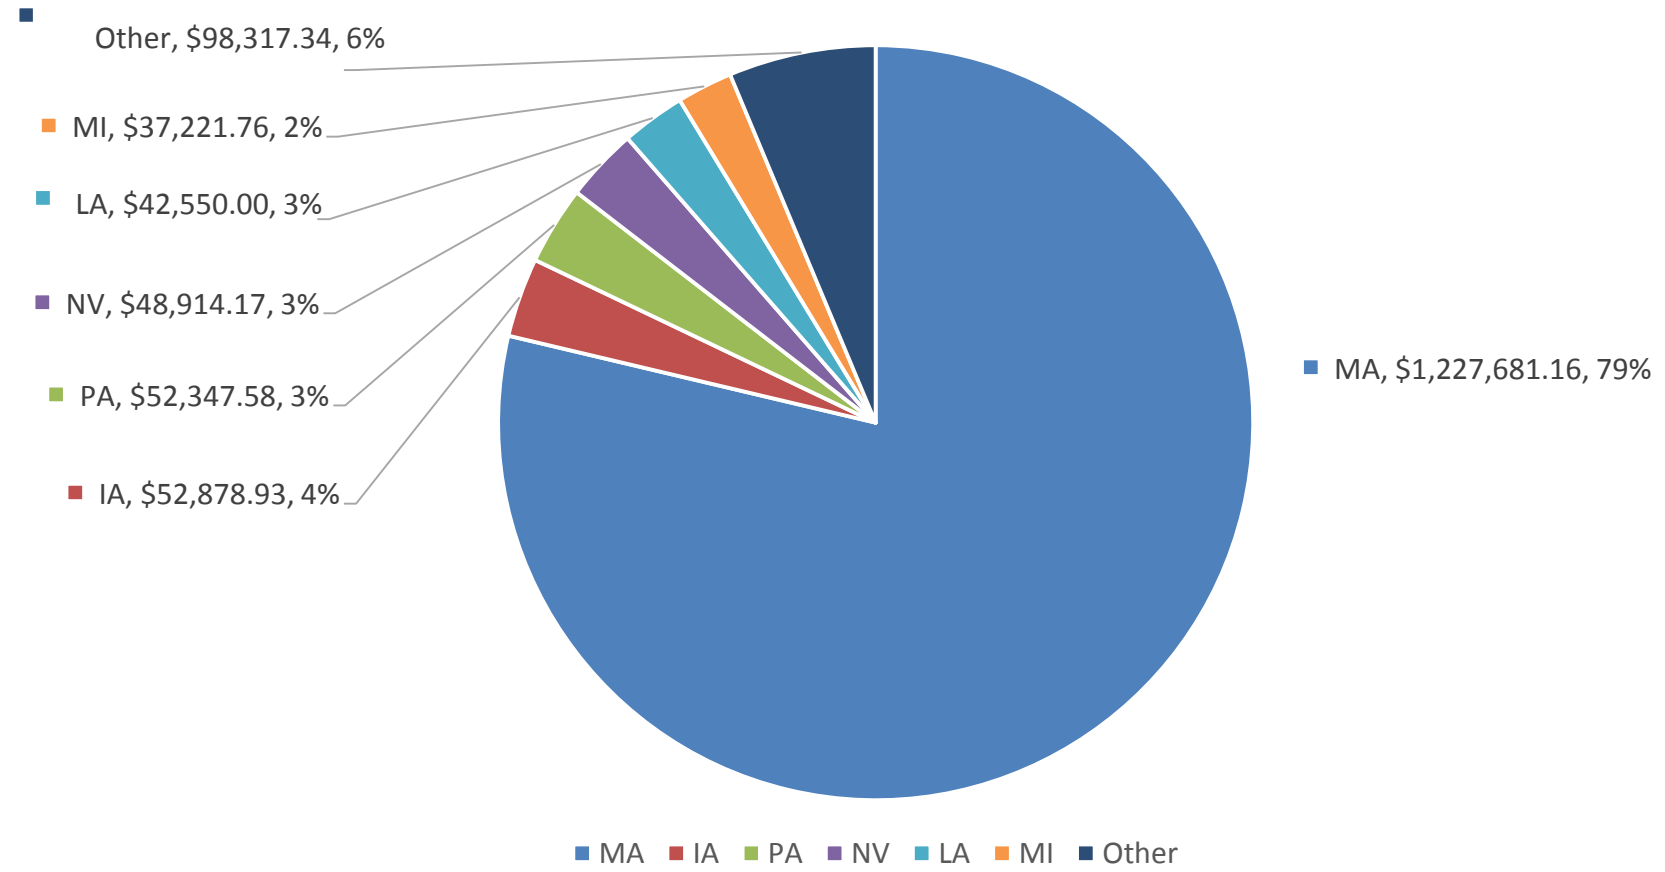

Spend by State

Total Q2 Spend: $1,559,910.94