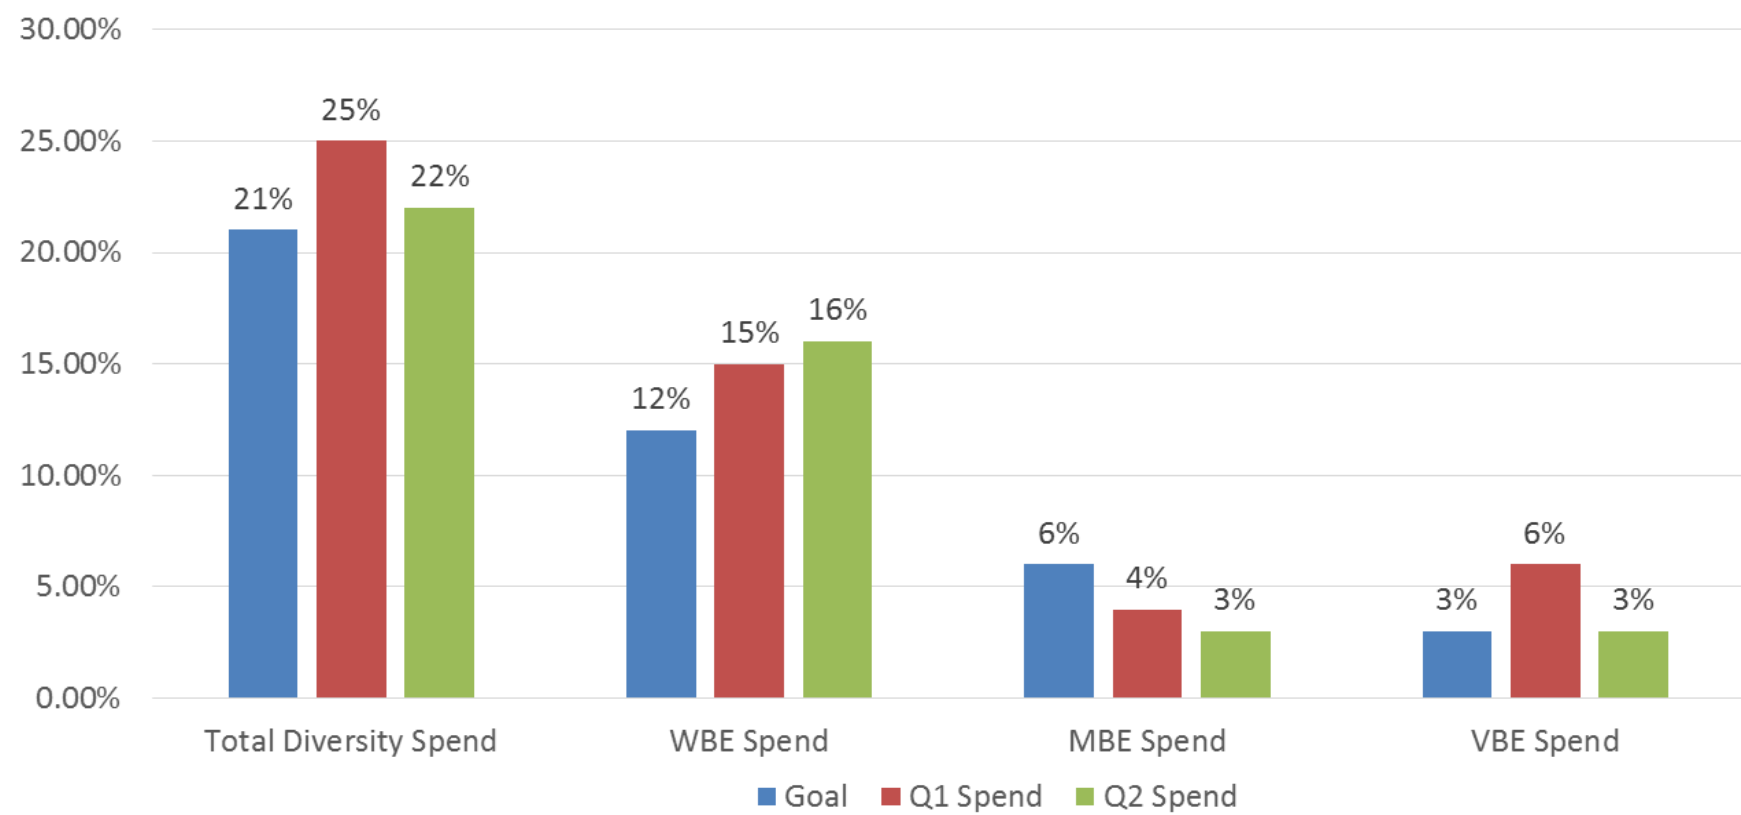

Vendor Diversity Spend

Q2 2017