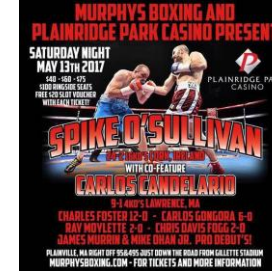

■ Promotions

- Massachusetts Slot Tournament
- 2 Year Anniversary
- Corvette Giveaway – Imperial Cars
- Corvette Cash Lottery Ticket – MA Lottery
- Home Makeover – The Home Depot Mansfield