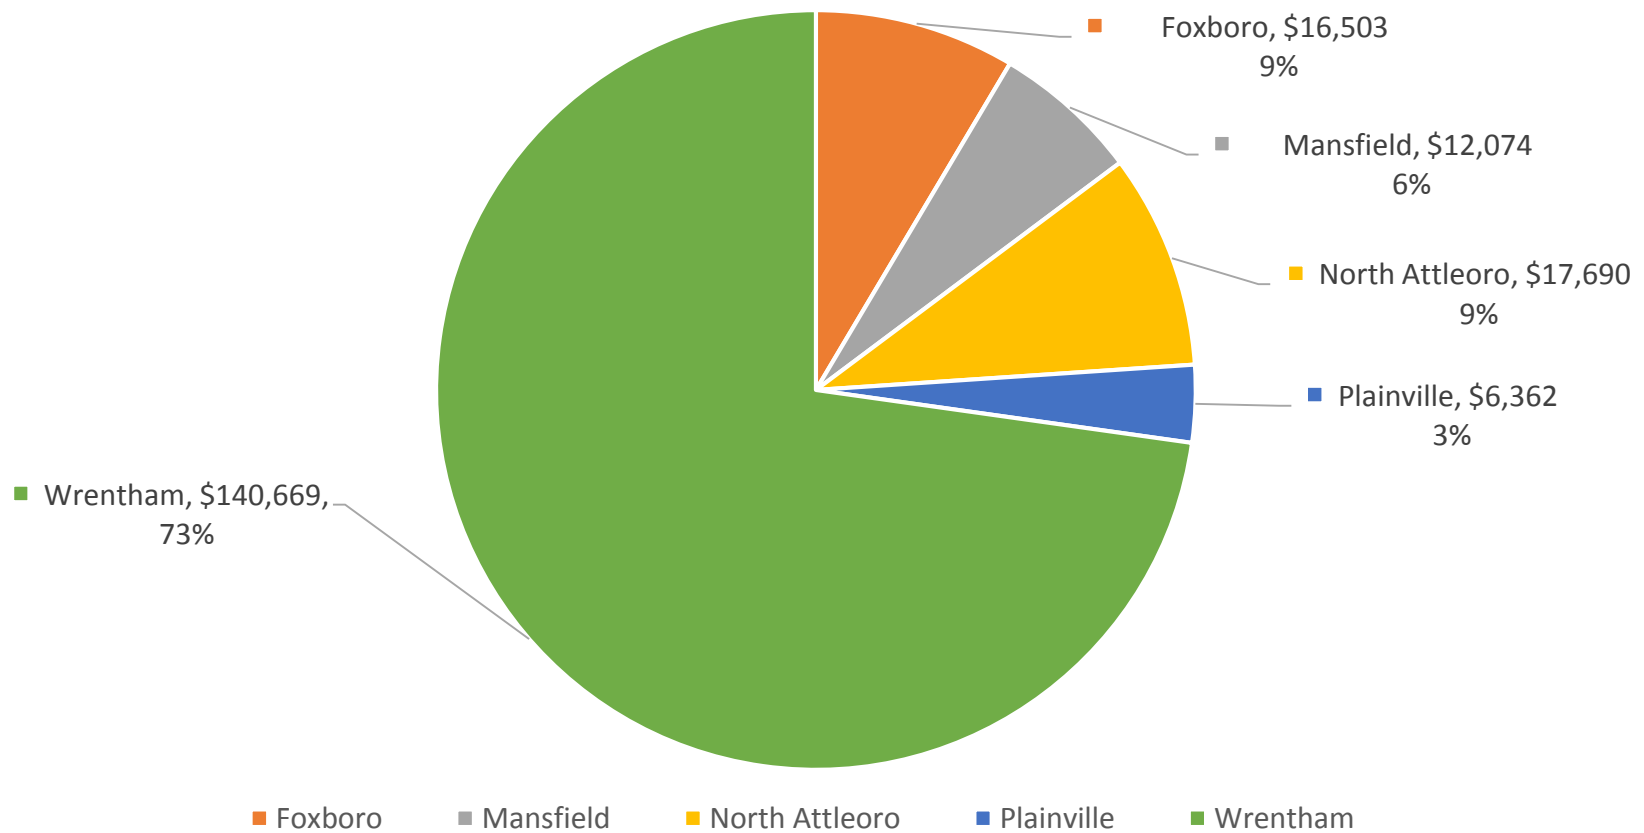

- PPC currently has 5 instant ticket machines and 4 online terminals
- Prior to the Casino opening the Property had 1 instant ticket machine and 2 online machines

Spend by State

Local Spend

Total Q1 2018 Host & Surrounding Community Spend: \$193,298