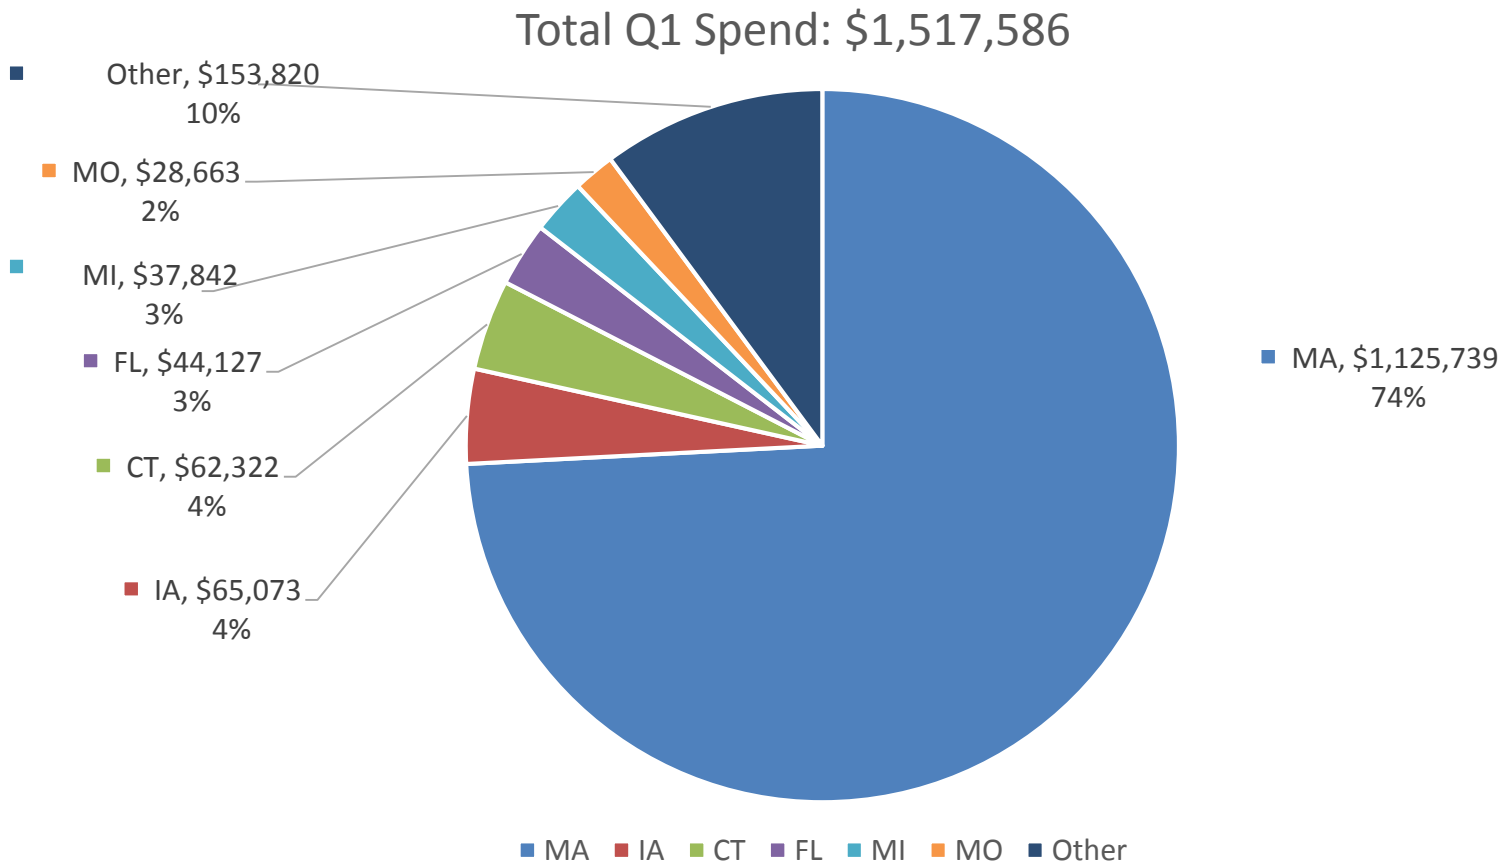

Lottery Sales

Quarter	2017	2018	\$ Difference	% Difference
1st	\$750,871	\$894,938	\$144,067	19.19%
2nd	\$843,294	\$0	\$0	0.00%
3rd	\$891,181	\$0	\$0	0.00%
4th	\$822,037	\$0	\$0	0.00%
Total	\$3,307,383	\$894,938	\$144,067	

- PPC currently has 5 instant ticket machines and 4 online terminals
- Prior to the Casino opening the Property had 1 instant ticket machine and 2 online machines

Spend by State

Local Spend

Total Q1 2018 Host & Surrounding Community Spend: \$193,298