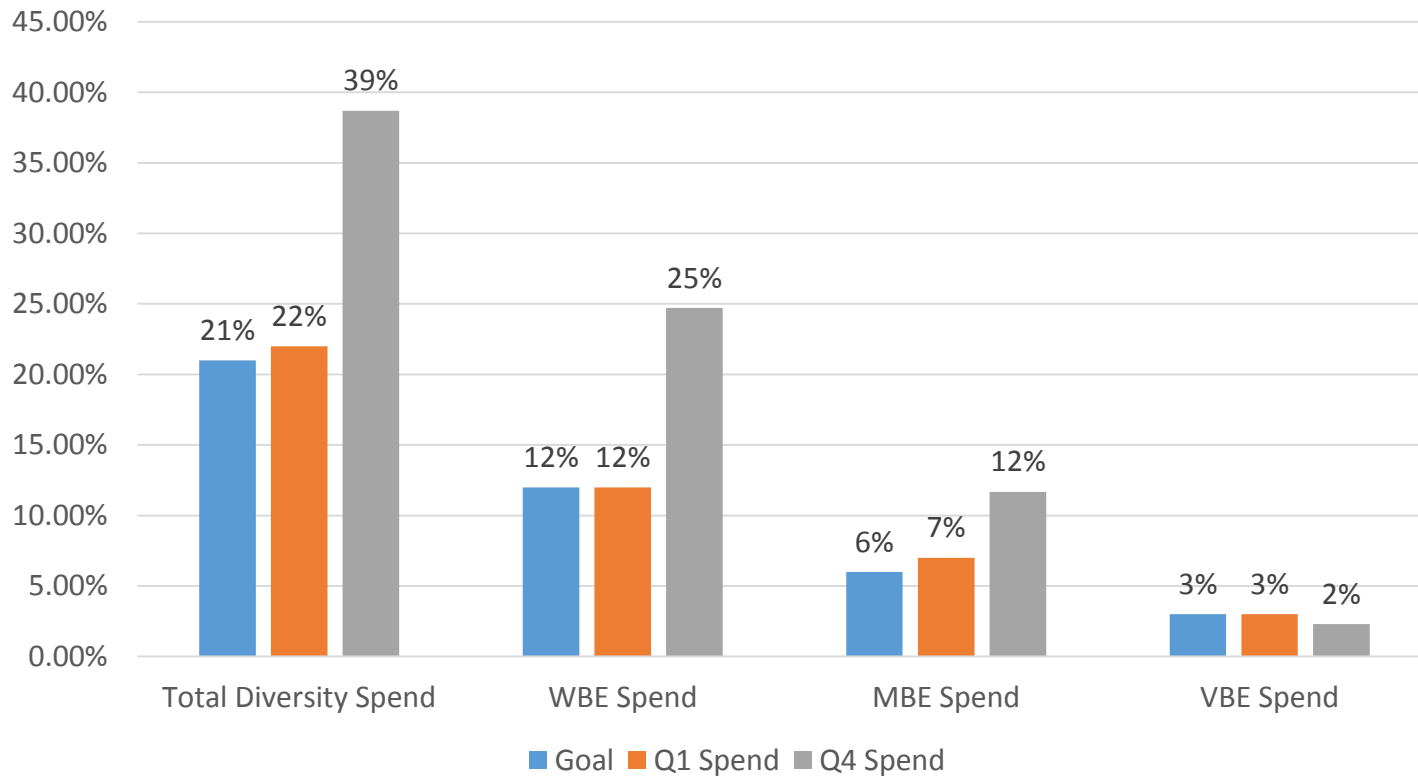

Vendor Diversity

Q1 2018