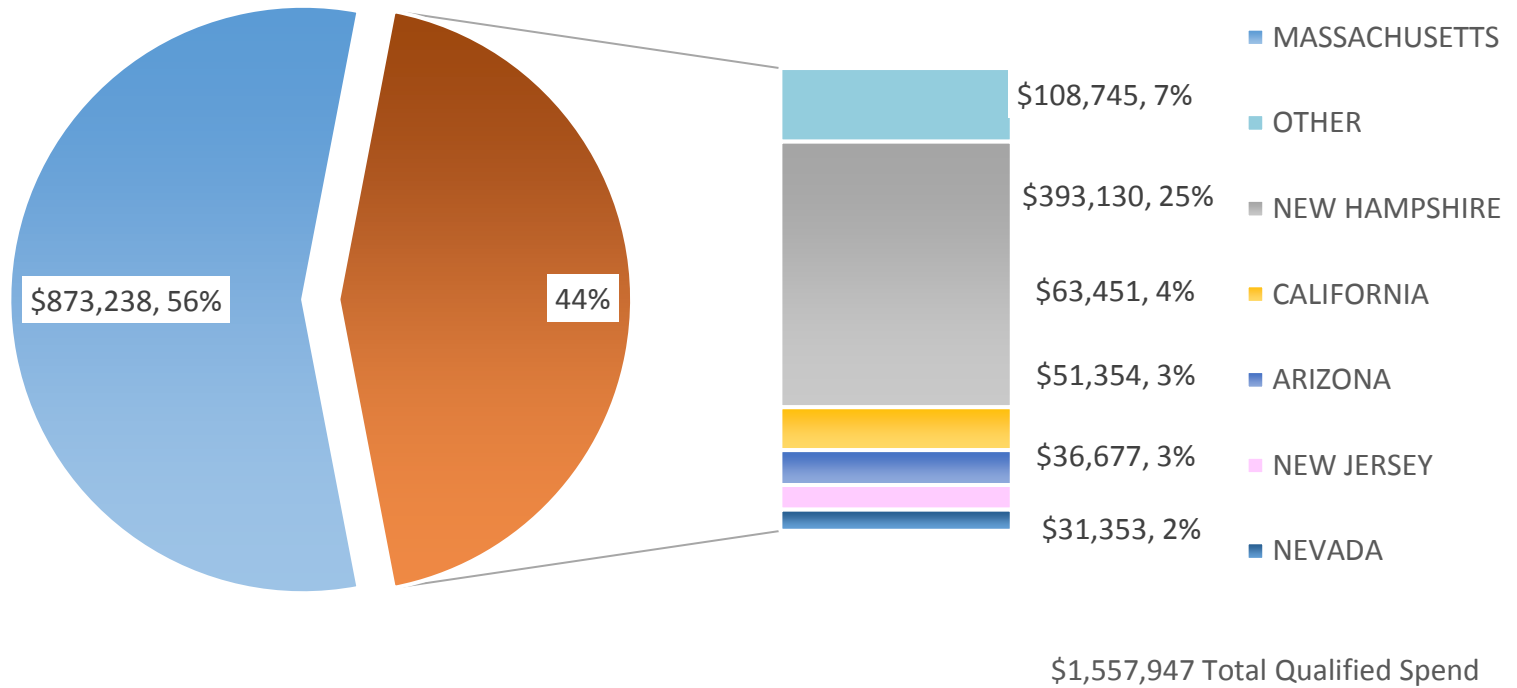

Spend by State

Q3 2019 Total Qualified Spend By State