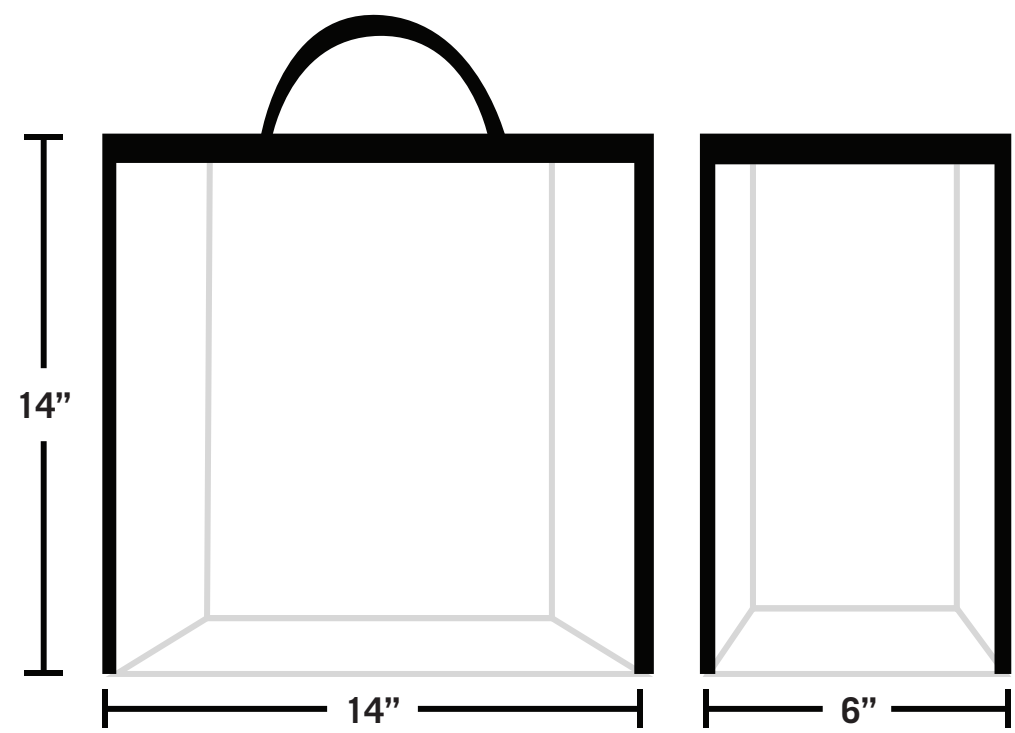

KANSAS STAR ARENA

CLEAR BAG POLICY FOR CONCERTS

CLEAR BAG OR TOTE
NO LARGER THAN 14"x6"x14"

PLASTIC STORAGE BAG
1-GALLON, CLEAR, RE-SEALABLE

SMALL CLUTCH OR PURSE
NO LARGER THAN 5.5"x8.5"

THE FOLLOWING BAGS ARE PERMITTED:

- Bags that are clear plastic, vinyl or PVC and do not exceed 14" x 6" x 14"
- One-gallon clear plastic storage bags (Ziploc bag or similar)
- Small clutch or purse, with or without a handle or strap, that do not exceed 5.5" x 8.5" (approximately the size of a hand)