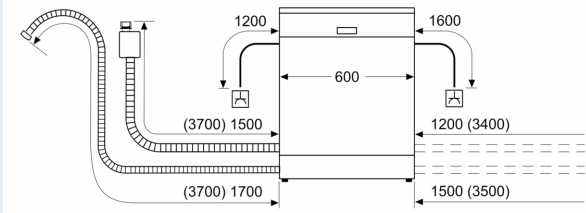

¹ Scale of Energy Efficiency Classes from A to G

² Energy consumption in kWh per 100 cycles (in programme Eco 50 °C)

³ Water consumption in litres per cycle (in programme Eco 50 °C)

⁴ Duration of programme Eco 50 °C

iQ300, Free-standing dishwasher, 60 cm, White SN23EW03ME

Dimensioned drawings

measurements in mm

socket
() values with extension kit