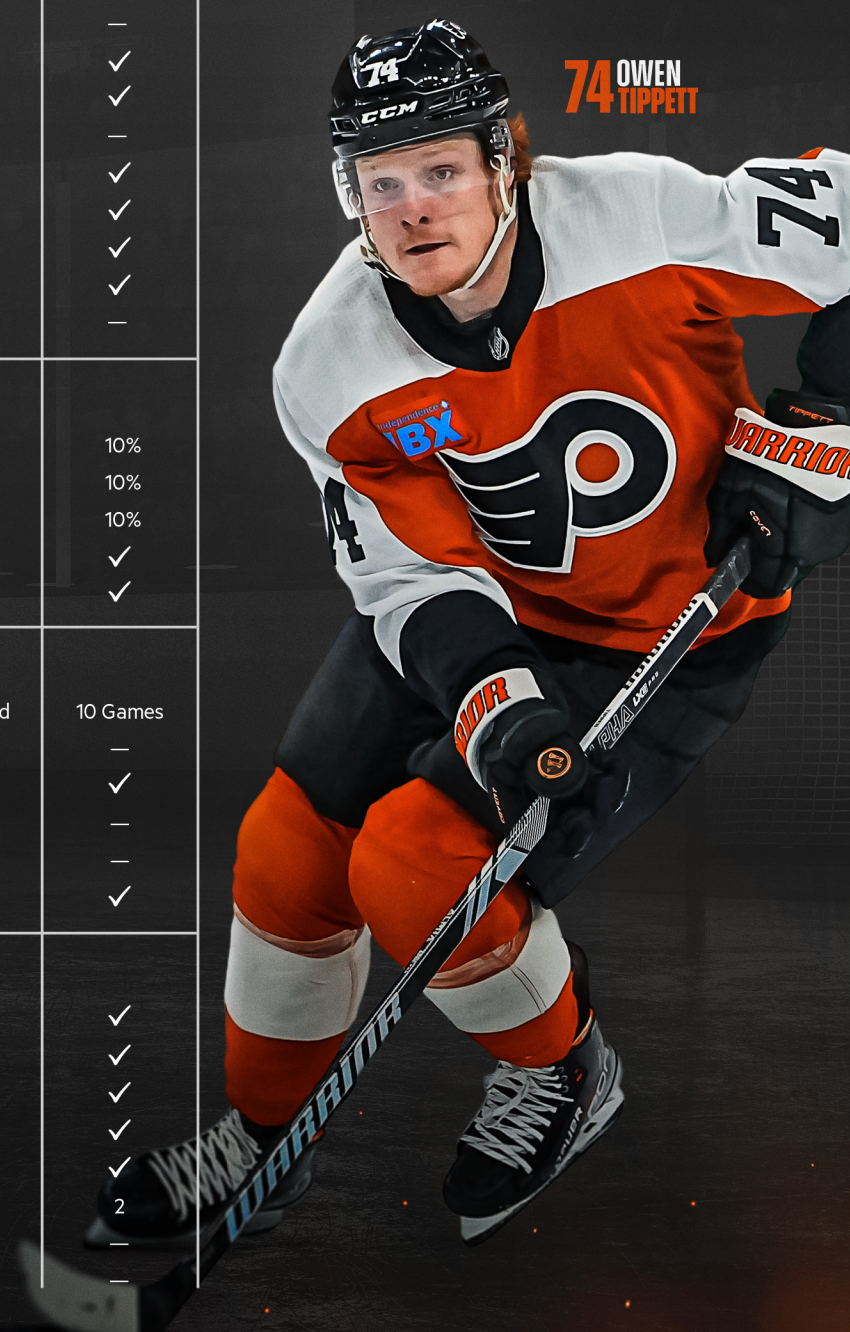

DISCOUNTS

Food & Beverage Discount	20%	10%
Merchandise Discount	20%	10%
Reserved Parking Discount	20%	10%
Member Preferred Pricing Discount	✓	✓
Additional Tickets at Member Rate	✓	✓

GUARANTEES

Ticket Exchange Program	Unlimited	10 Games
Member Gift	✓	—
Interest-Free Monthly Payment Plan	✓	✓
Concourse Member Recognition Display	✓	—
Milestone Tenure Program	✓	—
Dedicated Service Representative	✓	✓

EXCLUSIVE ACCESS

Playoff Priority for your Seats	✓	✓
Inside Edge Member Rewards	✓	✓
Dedicated Lines for Concessions & Team Store	✓	✓
Inside Edge Member Lounge	✓	✓
Presale of Wells Fargo Center Events	✓	✓
Complimentary Wings Lacrosse Tickets	4	2
Complimentary Flyers Charities Carnival Tickets	2	—
Complimentary Lehigh Valley Phantoms Tickets	2	—