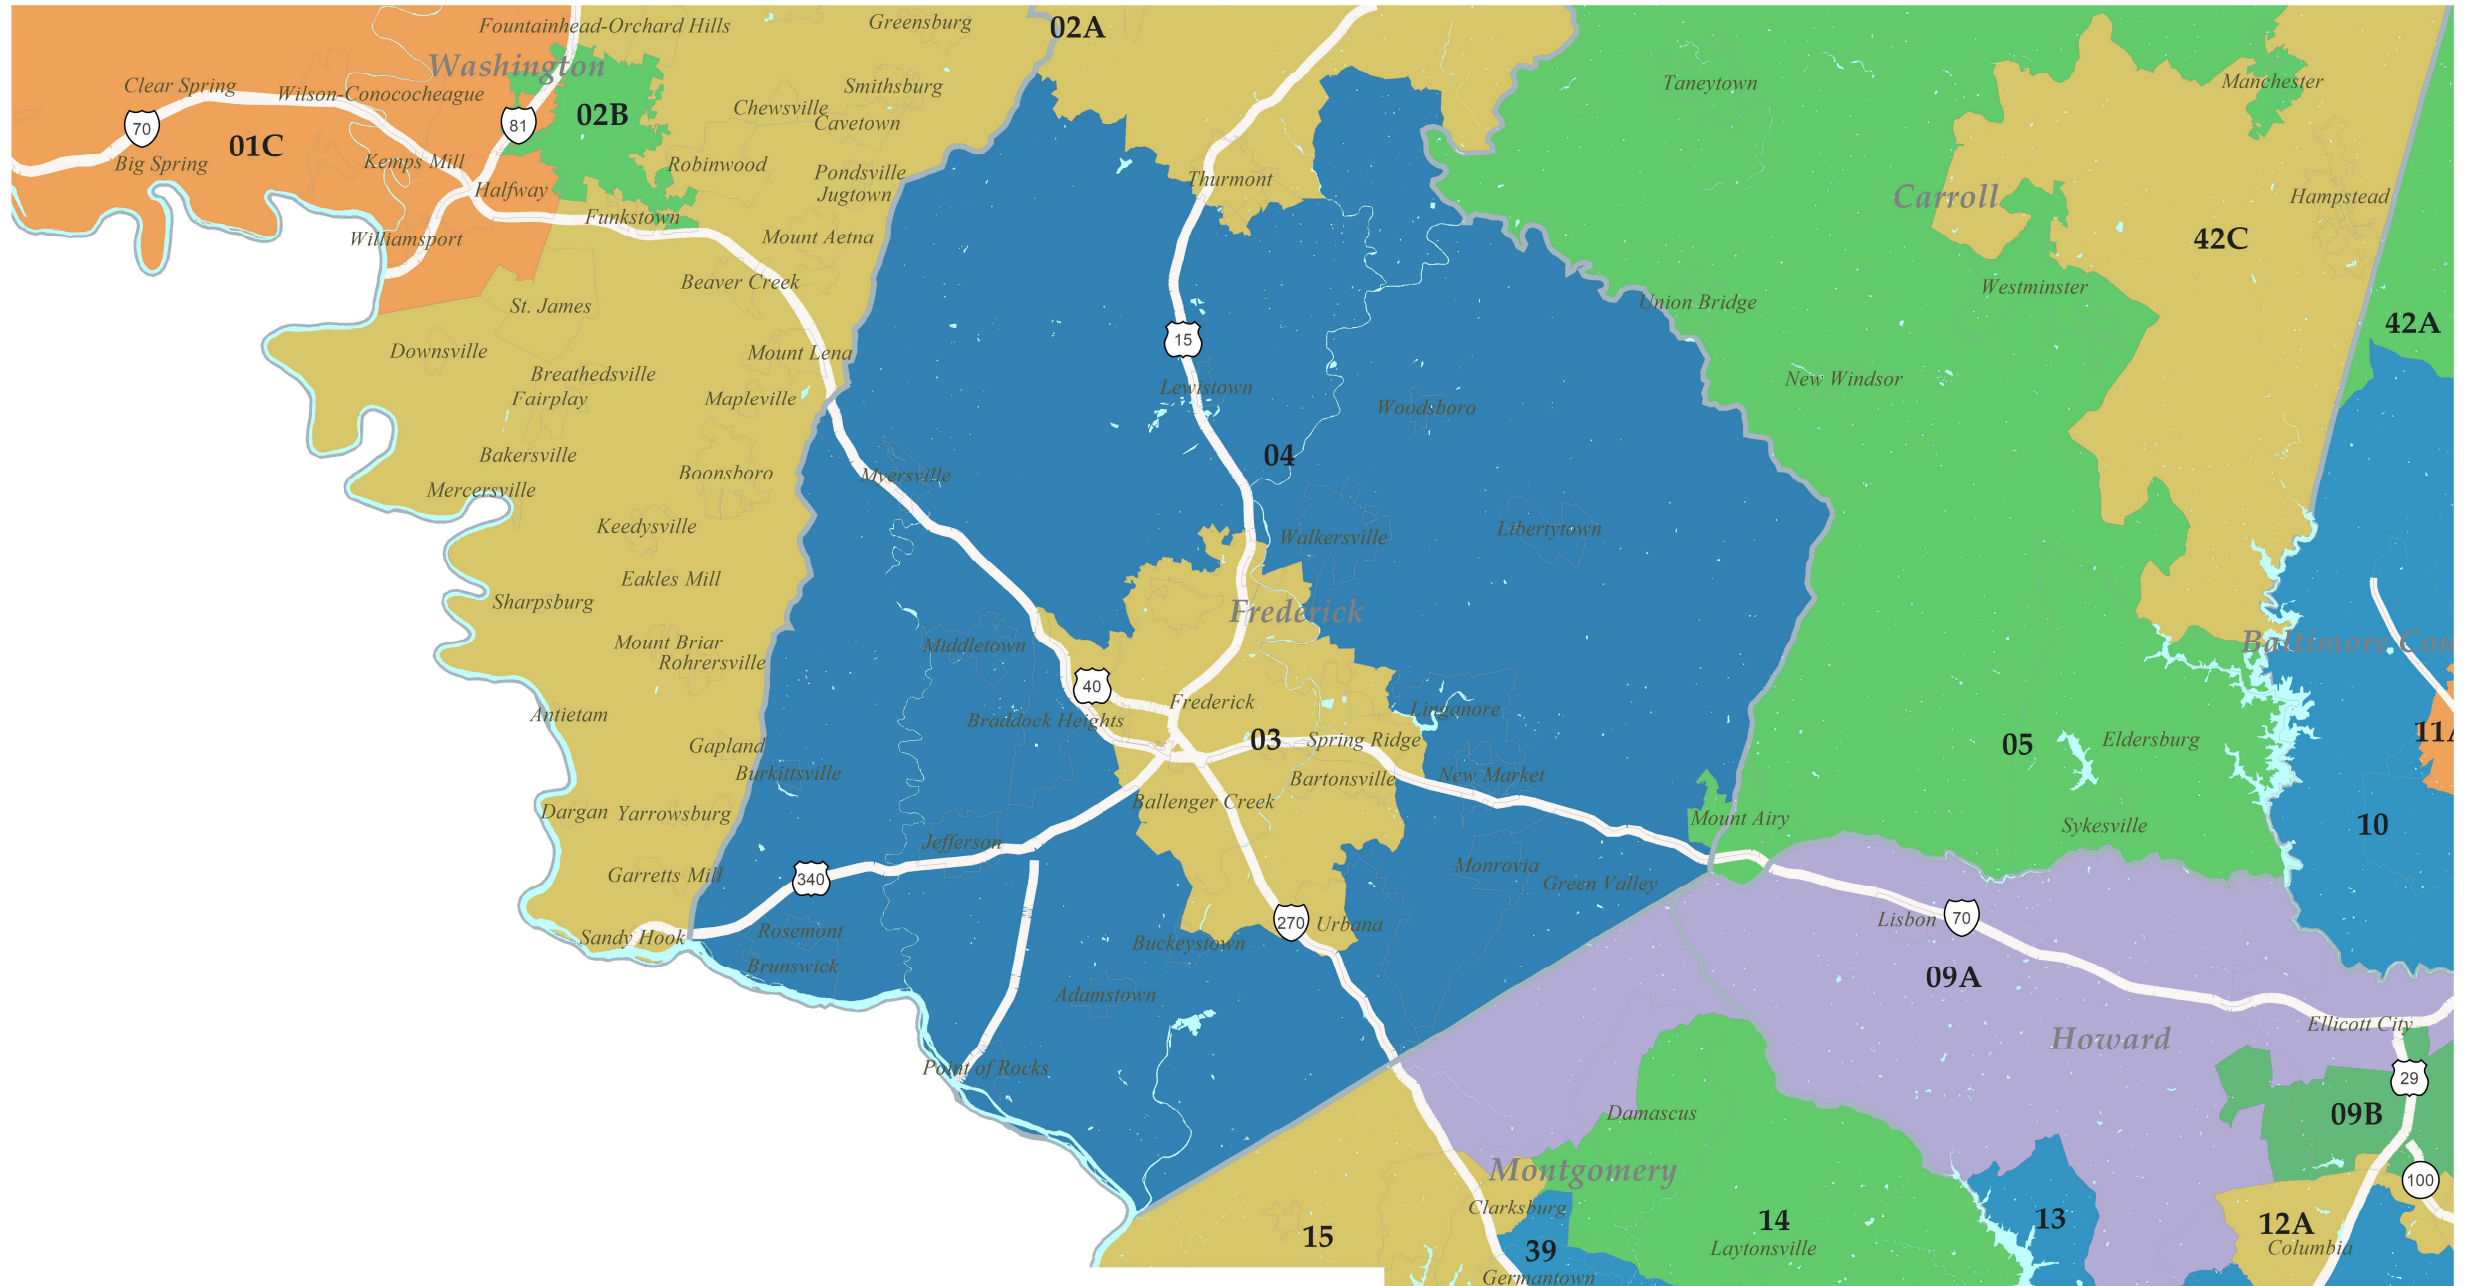

MD 2022 State Legislative Districts

Central Baltimore Area

MD 2022 State Legislative Districts

Baltimore, Carroll and Harford County Area

MD 2022 State Legislative Districts

Frederick County Area

MD 2022 State Legislative Districts

Montgomery, Howard, Northern Prince George's Area

MD 2022 State Legislative Districts

Prince George's, Anne Arundel Area

MD 2022 State Legislative Districts

Upper Shore Area

Lower Shore Area

MD 2022 State Legislative Districts

MD 2022 State Legislative Districts

Western Maryland Area