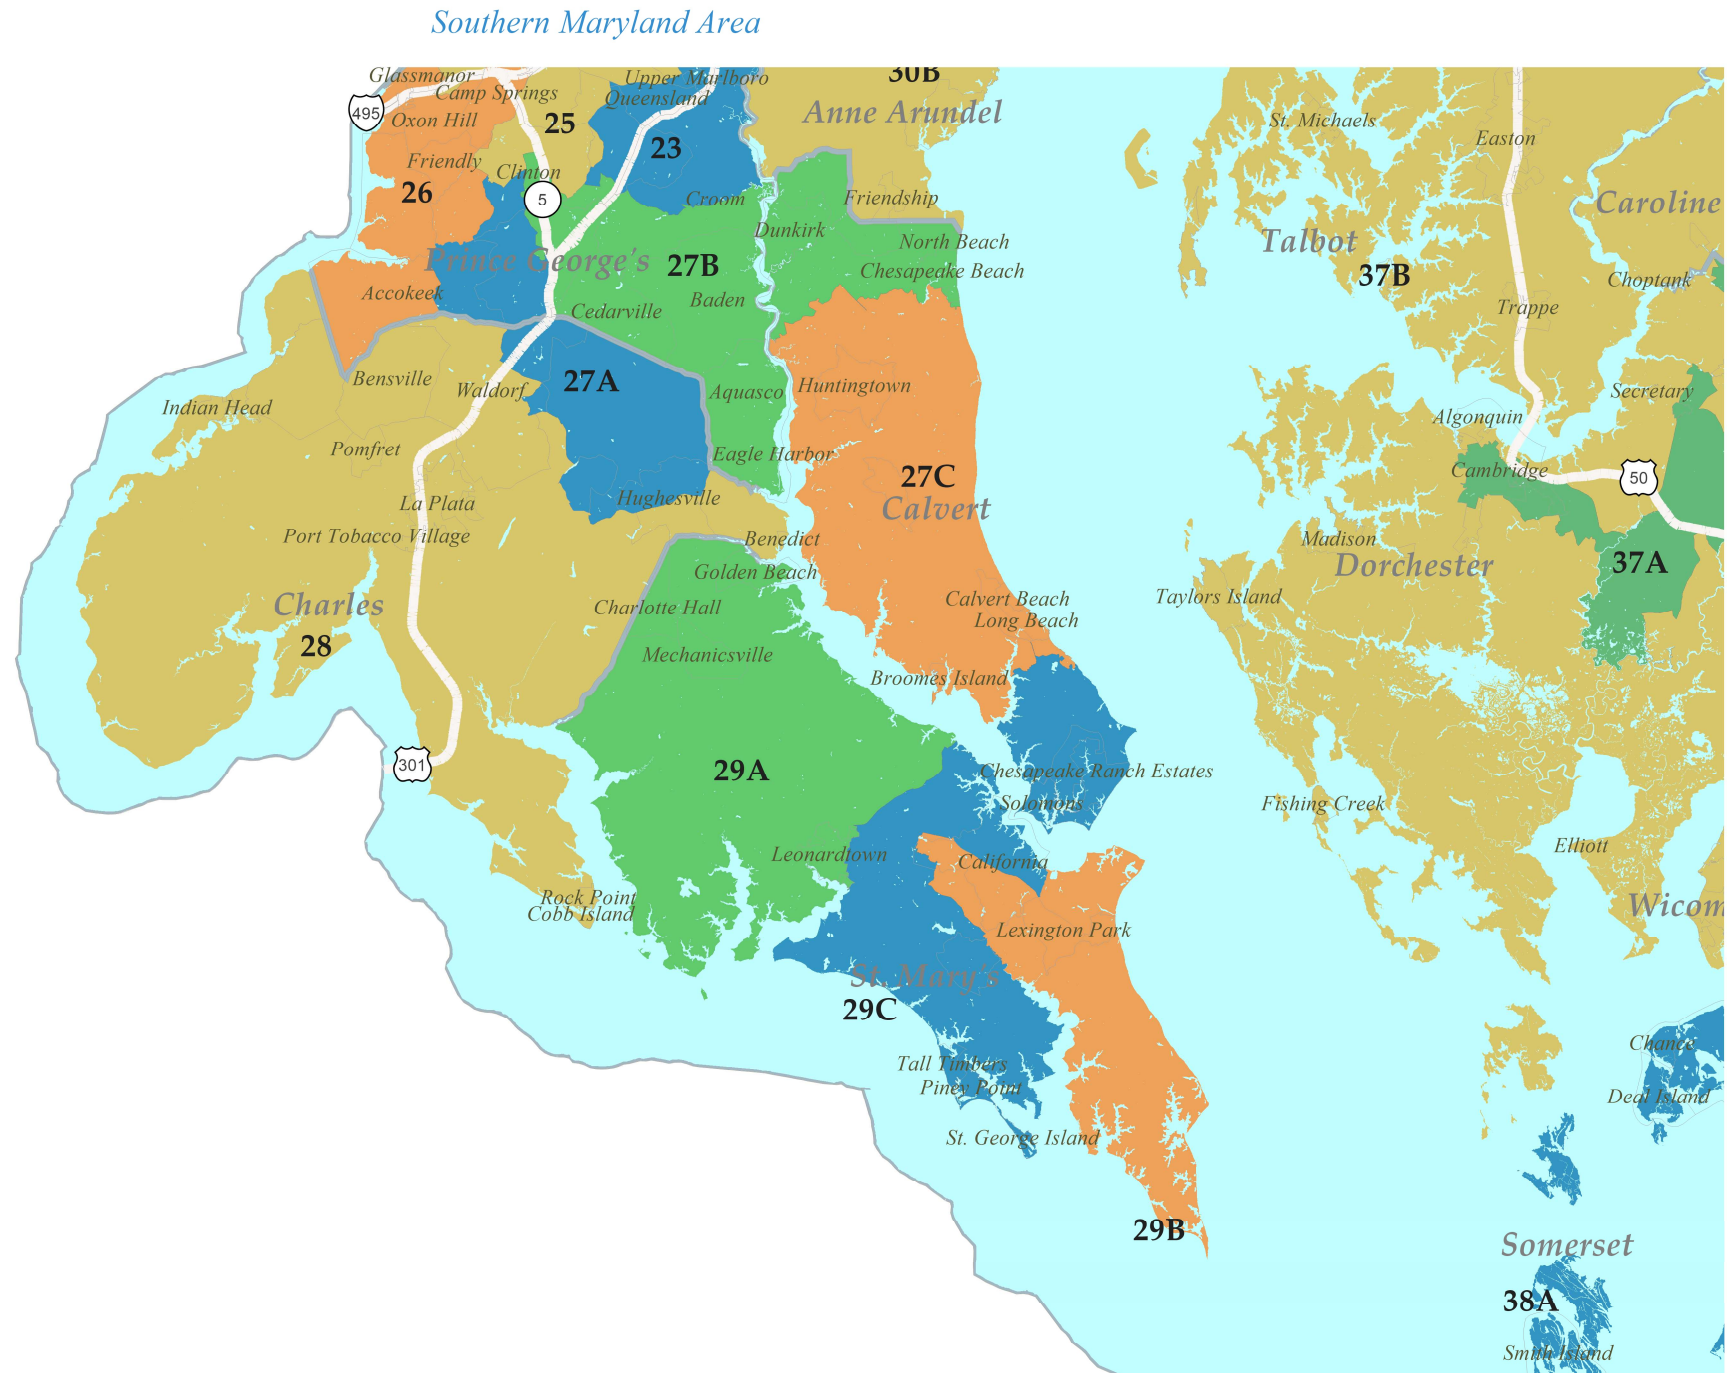

MD 2022 State Legislative Districts

Central Baltimore Area

MD 2022 State Legislative Districts

Baltimore, Carroll and Harford County Area

MD 2022 State Legislative Districts

Frederick County Area

MD 2022 State Legislative Districts

Montgomery, Howard, Northern Prince George's Area

MD 2022 State Legislative Districts

Prince George's, Anne Arundel Area

MD 2022 State Legislative Districts

Upper Shore Area

Lower Shore Area

MD 2022 State Legislative Districts

MD 2022 State Legislative Districts

Western Maryland Area