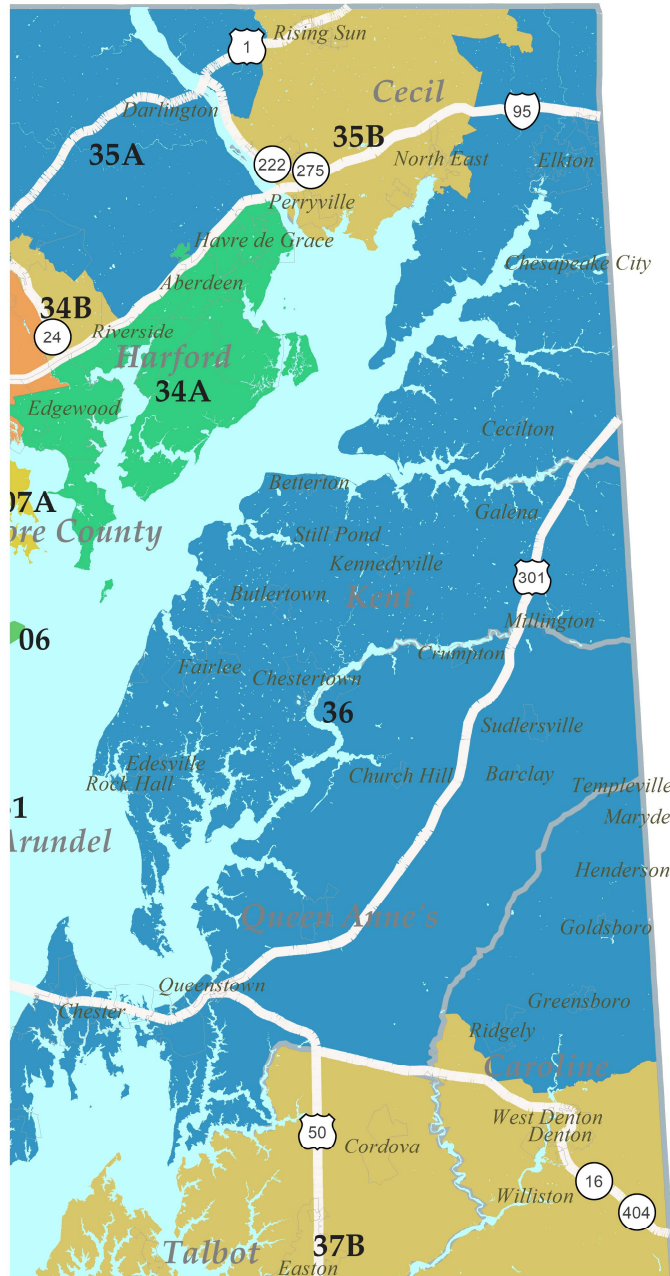

MD 2022 State Legislative Districts

Central Baltimore Area

MD 2022 State Legislative Districts

Baltimore, Carroll and Harford County Area

MD 2022 State Legislative Districts

Frederick County Area

MD 2022 State Legislative Districts

Montgomery, Howard, Northern Prince George's Area

MD 2022 State Legislative Districts

Prince George's, Anne Arundel Area

MD 2022 State Legislative Districts

Upper Shore Area

Lower Shore Area

MD 2022 State Legislative Districts

MD 2022 State Legislative Districts

Western Maryland Area