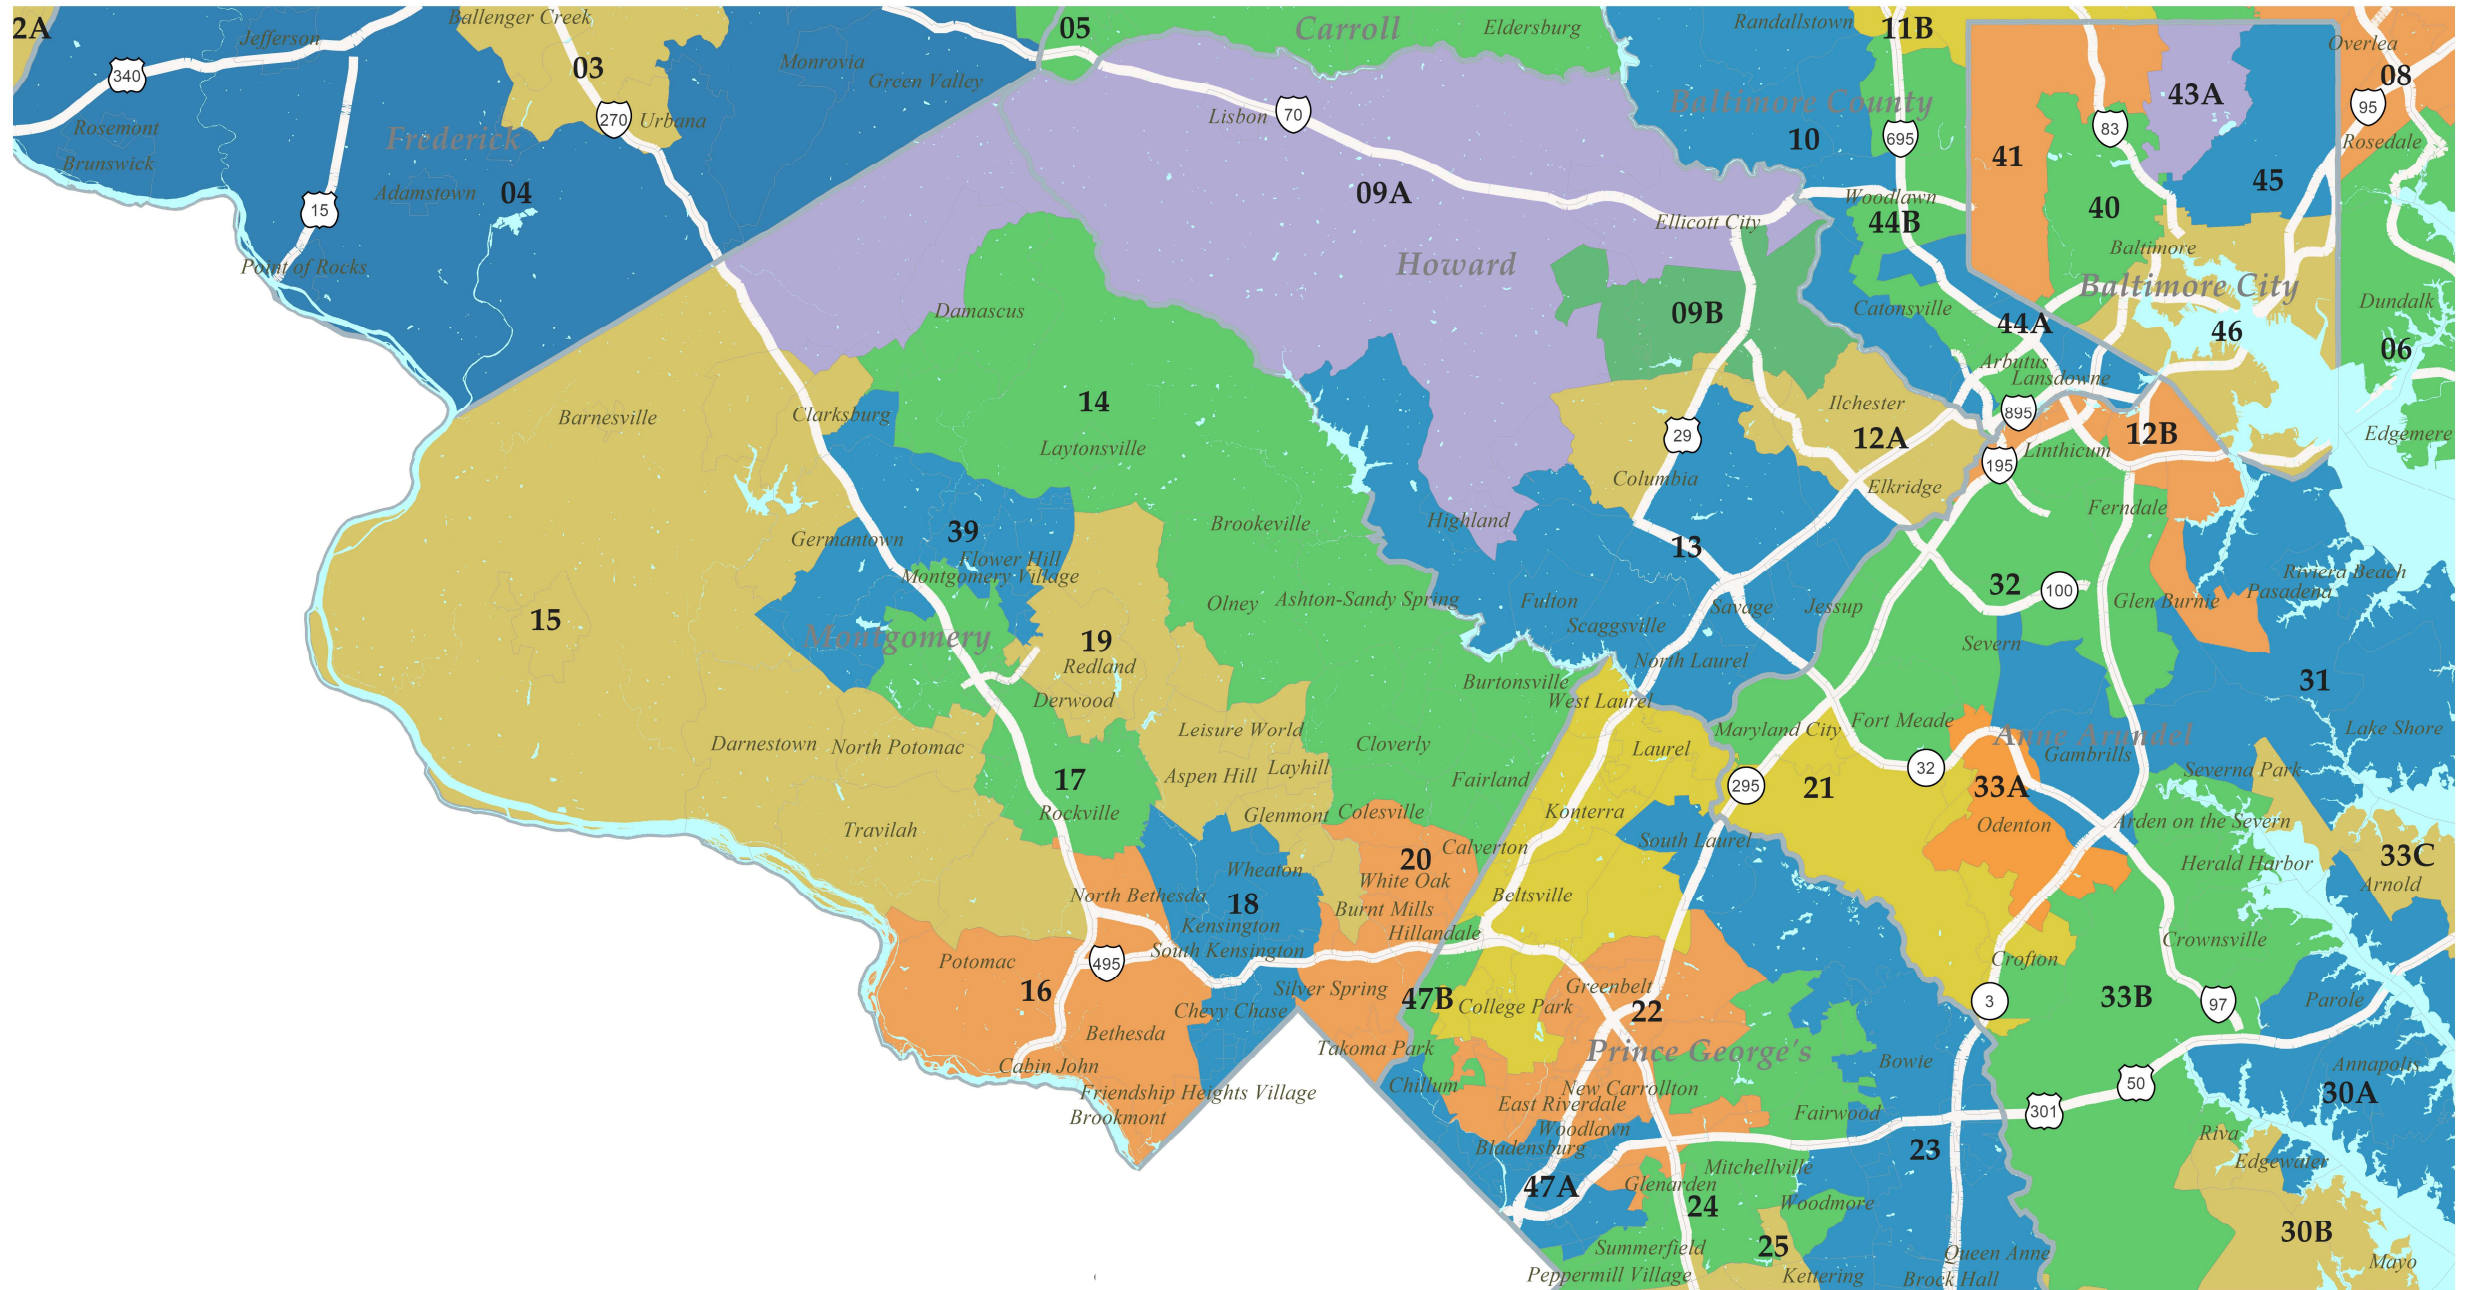

MD 2022 State Legislative Districts

Central Baltimore Area

MD 2022 State Legislative Districts

Baltimore, Carroll and Harford County Area

MD 2022 State Legislative Districts

Frederick County Area

MD 2022 State Legislative Districts

Montgomery, Howard, Northern Prince George's Area

MD 2022 State Legislative Districts

Prince George's, Anne Arundel Area

MD 2022 State Legislative Districts

Upper Shore Area

Lower Shore Area

MD 2022 State Legislative Districts

MD 2022 State Legislative Districts

Western Maryland Area