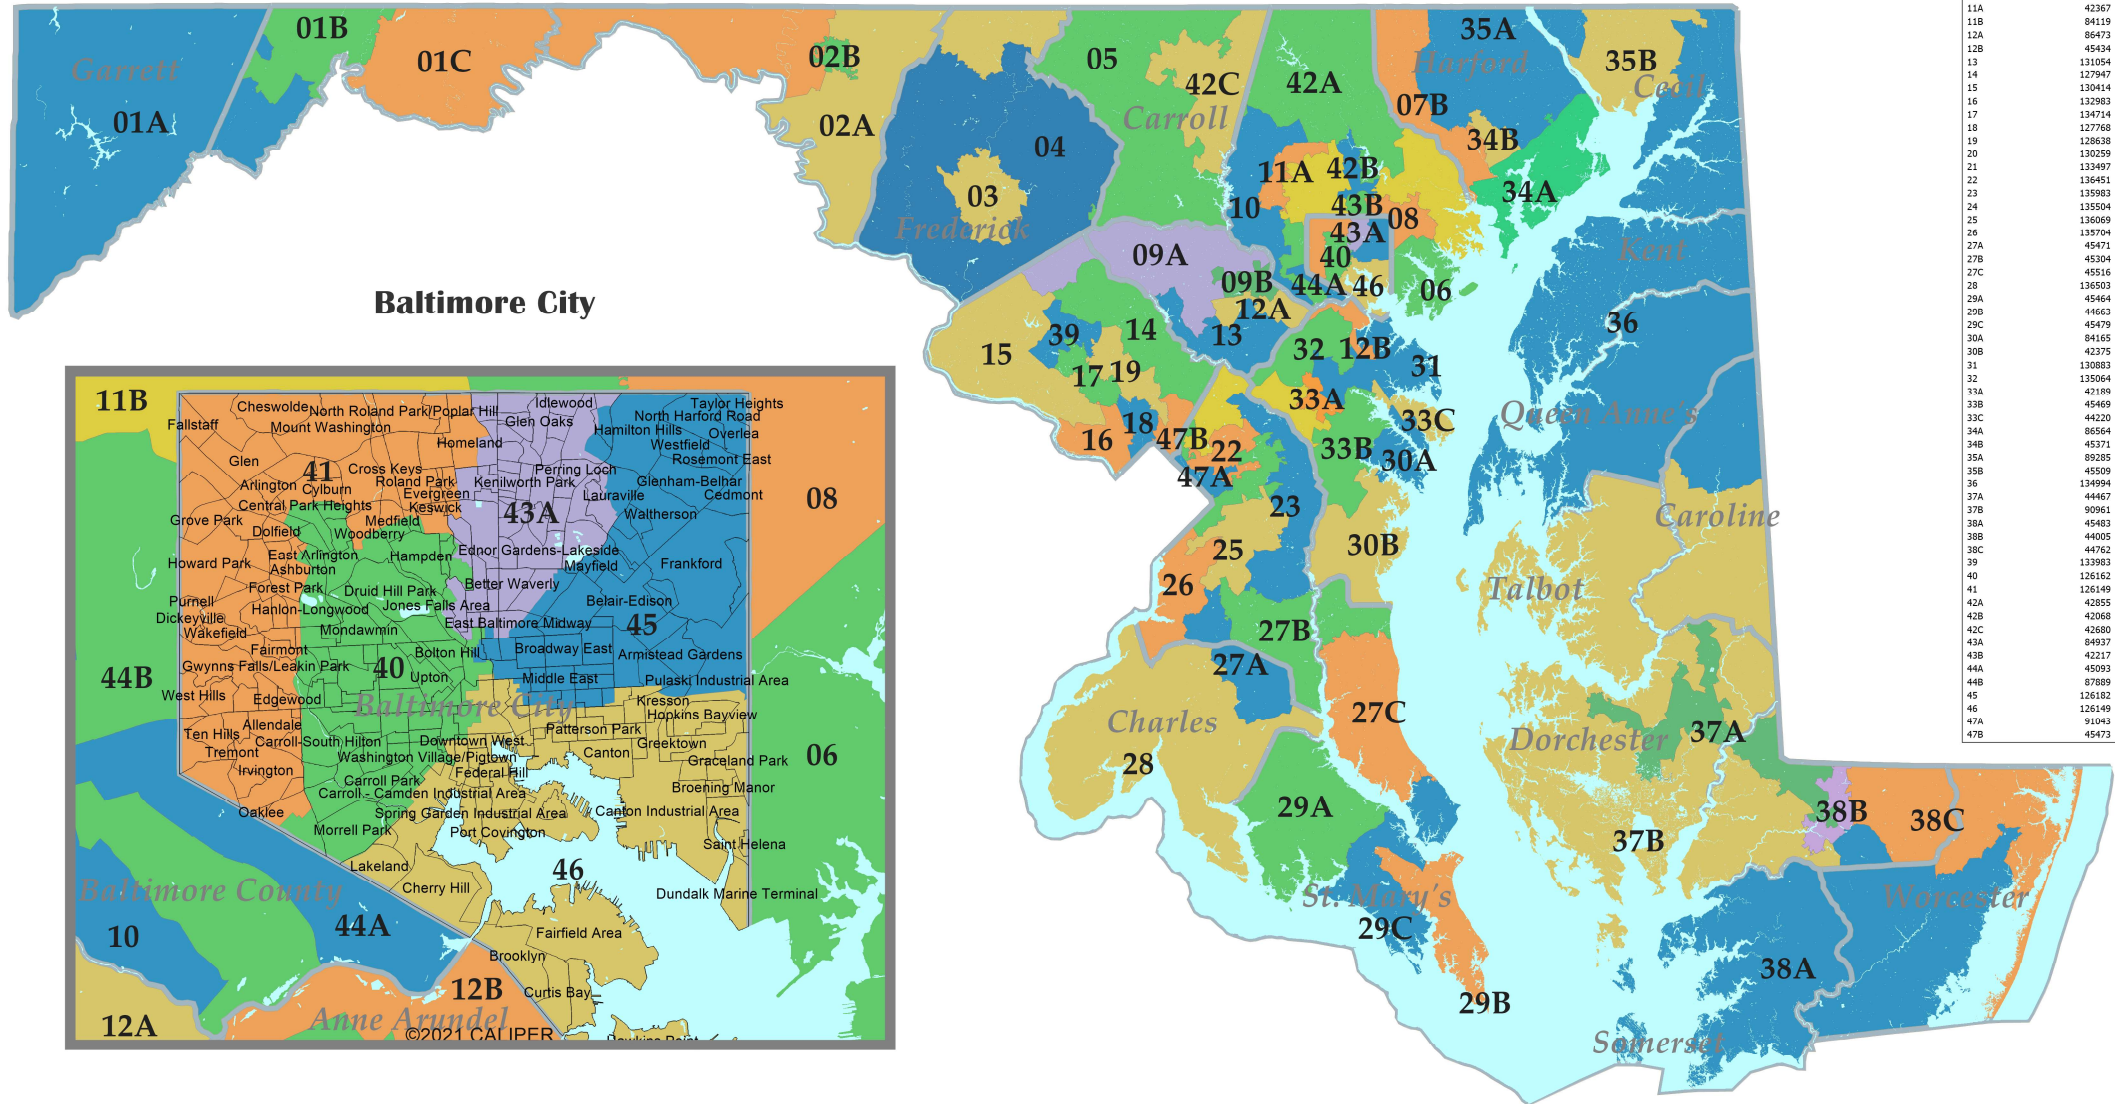

MD 2022 State Legislative Districts

SJ2

District	Adj. Population	Deviation	% Deviation
01A	42868	-929	-2.12%
01B	44723	936	2.14%
01C	44980	1,183	2.7%
02A	84500	-3,094	-3.53%
02B	43891	94	0.21%
03	126161	-5,230	-3.98%
04	126536	-4,855	-3.7%
05	131941	-2,100	1.6%
06	131282	-109	-0.08%
07A	84123	-3,471	-3.96%
07B	45473	1,676	3.83%
08	128487	-2,904	-2.21%
09A	85573	-2,021	-2.31%
09B	44708	911	2.08%
10	126173	-5,218	-3.97%
11A	42367	-1,430	-3.27%
11B	84119	-3,475	-3.97%
12A	86473	-1,121	-1.28%
12B	45434	1,637	3.74%
13	131054	-337	-0.26%
14	127947	-3,444	-2.62%
15	130414	-977	-0.74%
16	132983	1,592	1.21%
17	134714	3,323	2.53%
18	127768	-3,632	-2.78%
19	128638	-2,753	-2.1%
20	130259	-1,132	-0.86%
21	133497	2,106	1.6%
22	136451	5,060	3.85%
23	135983	4,592	3.49%
24	135504	4,113	3.13%
25	136069	4,678	3.56%
26	135704	4,313	3.28%
27A	45471	1,674	3.82%
27B	45304	1,507	3.44%
27C	45512	1,719	3.92%
28	136503	5,112	3.89%
29A	45464	1,667	3.81%
29B	45663	866	1.98%
29C	45479	1,682	3.84%
30A	84165	-3,429	-3.91%
30B	42375	-1,422	-3.25%
31	130883	-508	-0.39%
32	135064	3,673	2.8%
33A	42188	-1,608	-3.67%
33B	45469	1,672	3.82%
33C	44220	423	0.97%
34A	85564	-1,030	-1.18%
34B	45371	1,574	3.59%
35A	89285	1,691	1.93%
35B	45509	1,712	3.91%
36	134994	3,603	2.74%
37A	44467	670	1.53%
37B	90961	3,367	3.84%
38A	45463	1,686	3.85%
38B	44005	208	0.47%
38C	44762	965	2.2%
39	133983	2,592	1.97%
40	126162	-5,229	-3.98%
41	126149	-5,242	-3.99%
42A	42855	-942	-2.15%
42B	42068	-1,729	-3.95%
42C	42680	-1,117	-2.55%
43A	84937	-2,657	-3.03%
43B	42217	-1,500	-3.61%
44A	45093	1,296	2.96%
44B	87889	295	0.34%
45	126182	-5,209	-3.96%
46	126149	-5,242	-3.99%
47A	91043	3,499	3.94%
47B	45473	1,676	3.83%