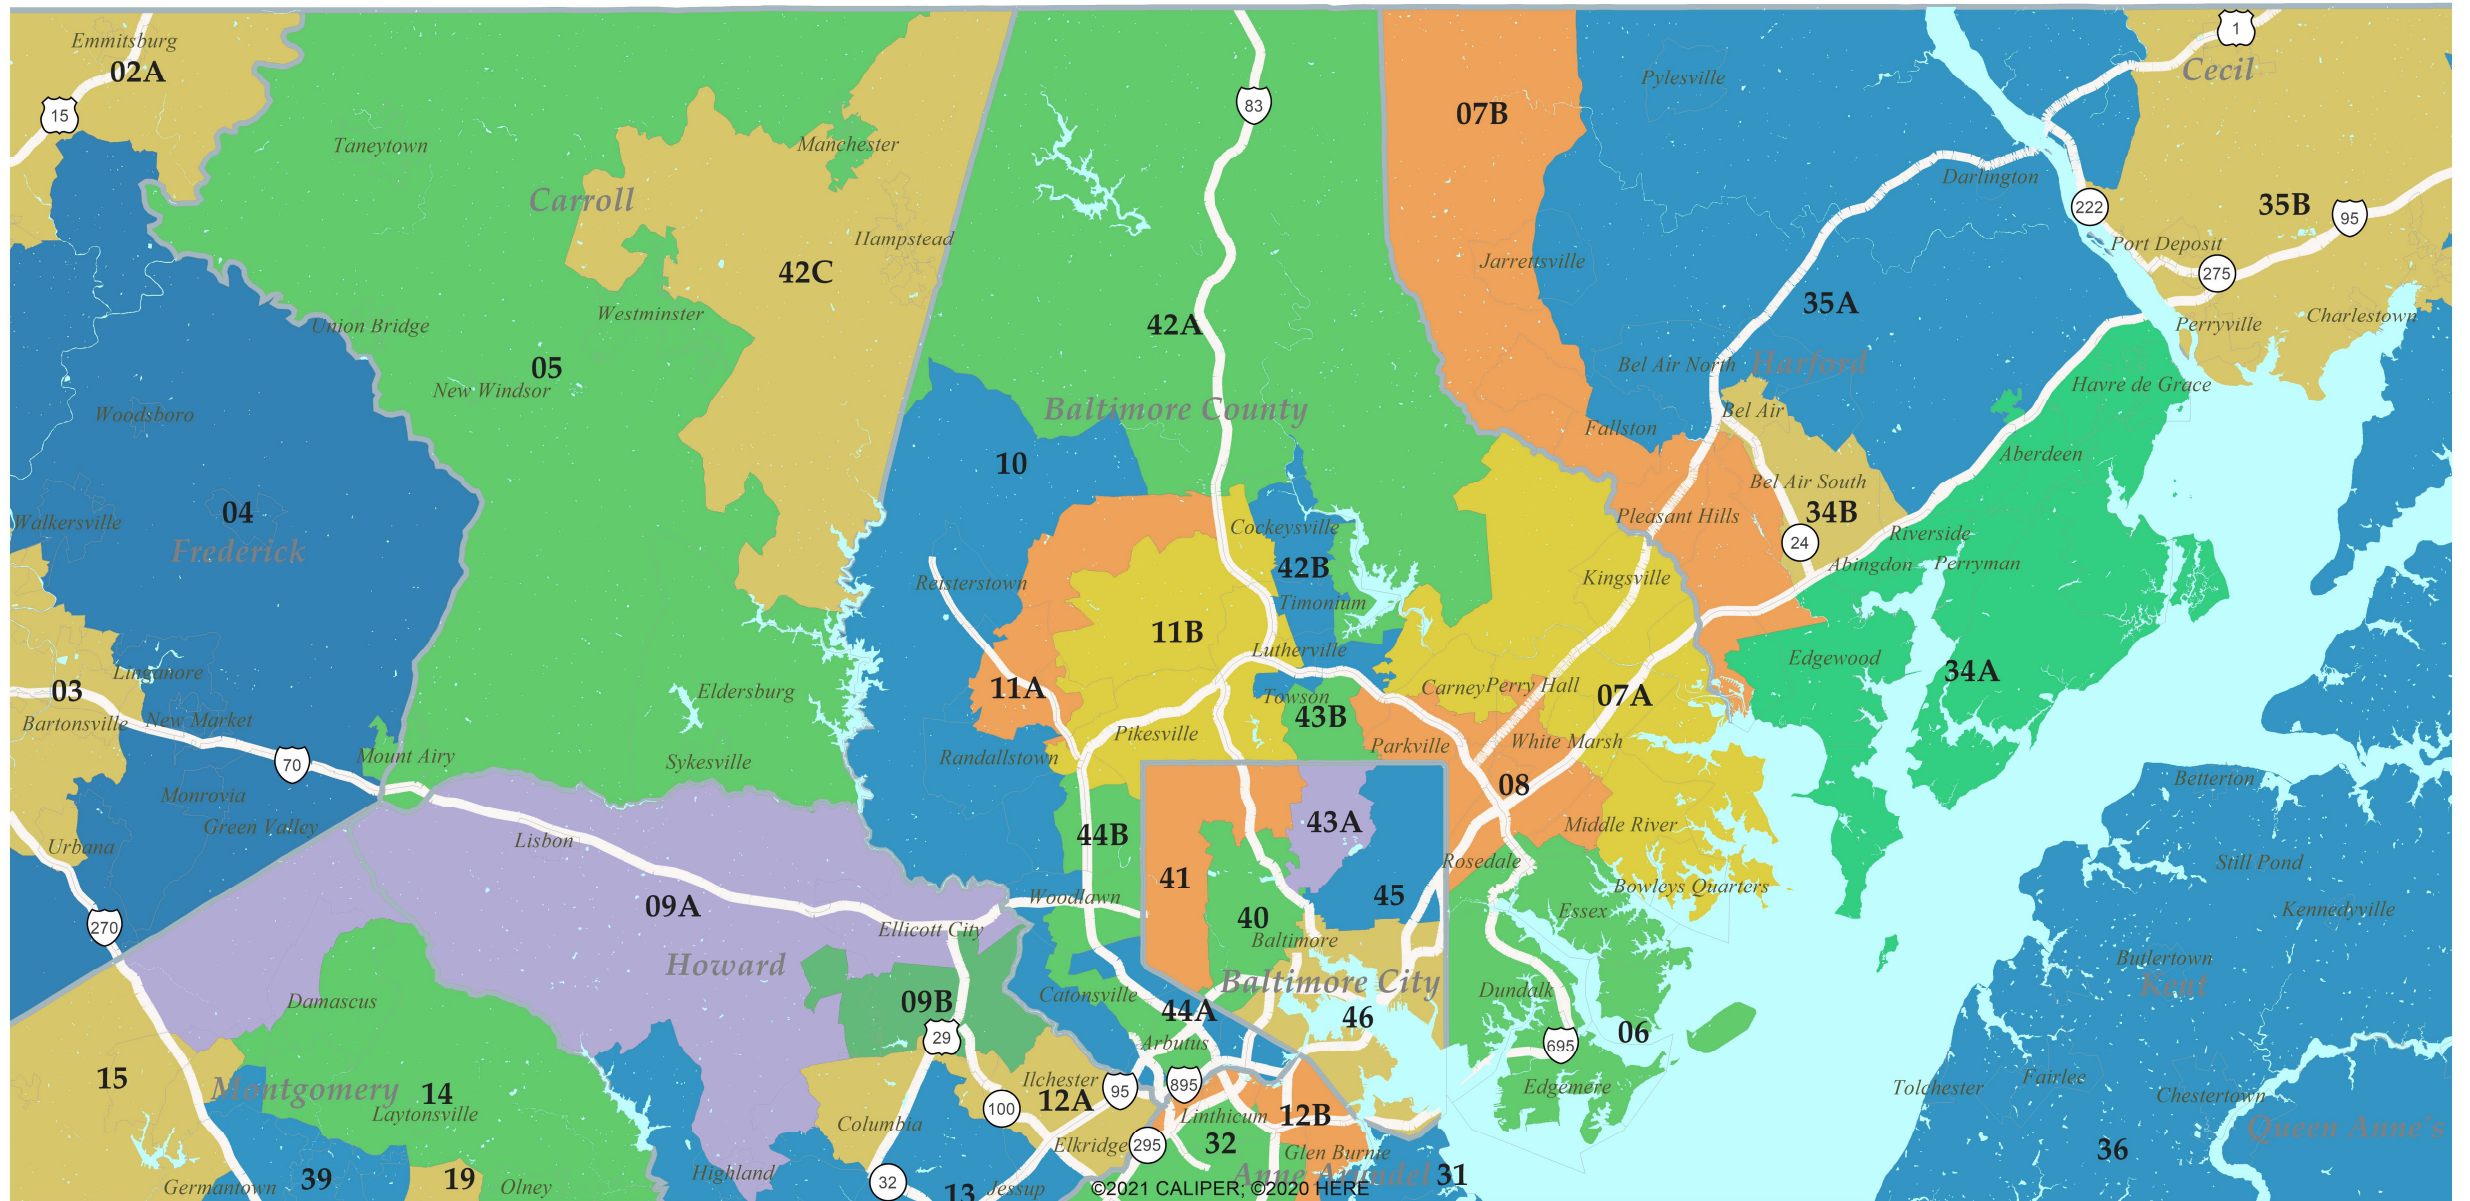

MD 2022 State Legislative Districts

Central Baltimore Area

MD 2022 State Legislative Districts

Baltimore, Carroll and Harford County Area

MD 2022 State Legislative Districts

Frederick County Area

MD 2022 State Legislative Districts

Montgomery, Howard, Northern Prince George's Area

MD 2022 State Legislative Districts

Prince George's, Anne Arundel Area

MD 2022 State Legislative Districts

Upper Shore Area

Lower Shore Area

MD 2022 State Legislative Districts

MD 2022 State Legislative Districts

Western Maryland Area