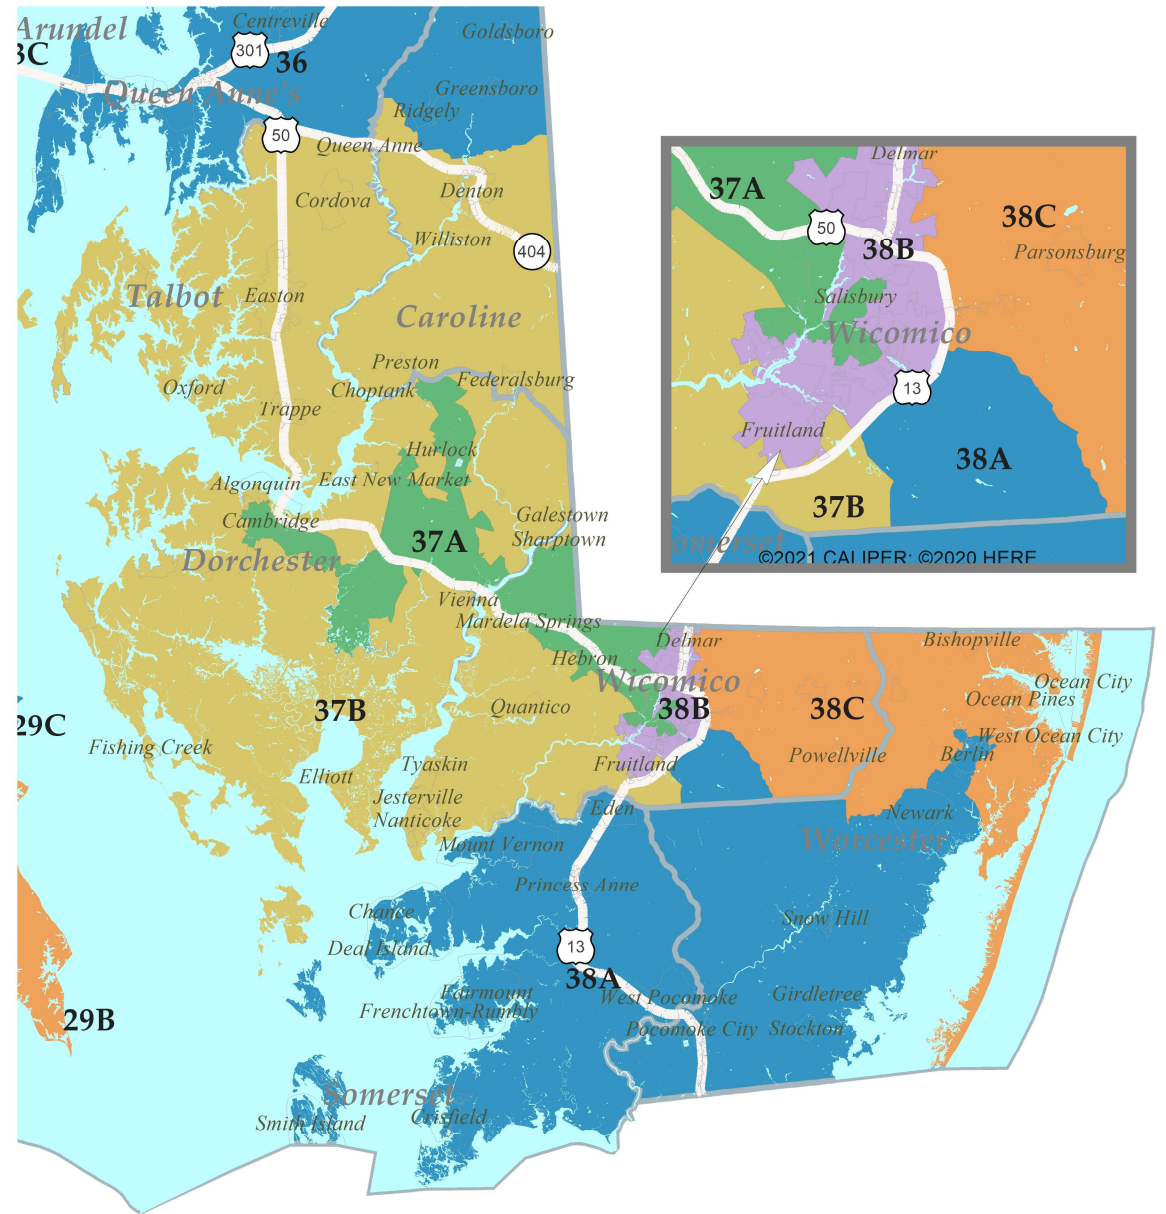

MD 2022 State Legislative Districts

Central Baltimore Area

MD 2022 State Legislative Districts

Baltimore, Carroll and Harford County Area

MD 2022 State Legislative Districts

Frederick County Area

MD 2022 State Legislative Districts

Montgomery, Howard, Northern Prince George's Area

MD 2022 State Legislative Districts

Prince George's, Anne Arundel Area

MD 2022 State Legislative Districts

Upper Shore Area

Lower Shore Area

MD 2022 State Legislative Districts

MD 2022 State Legislative Districts

Western Maryland Area