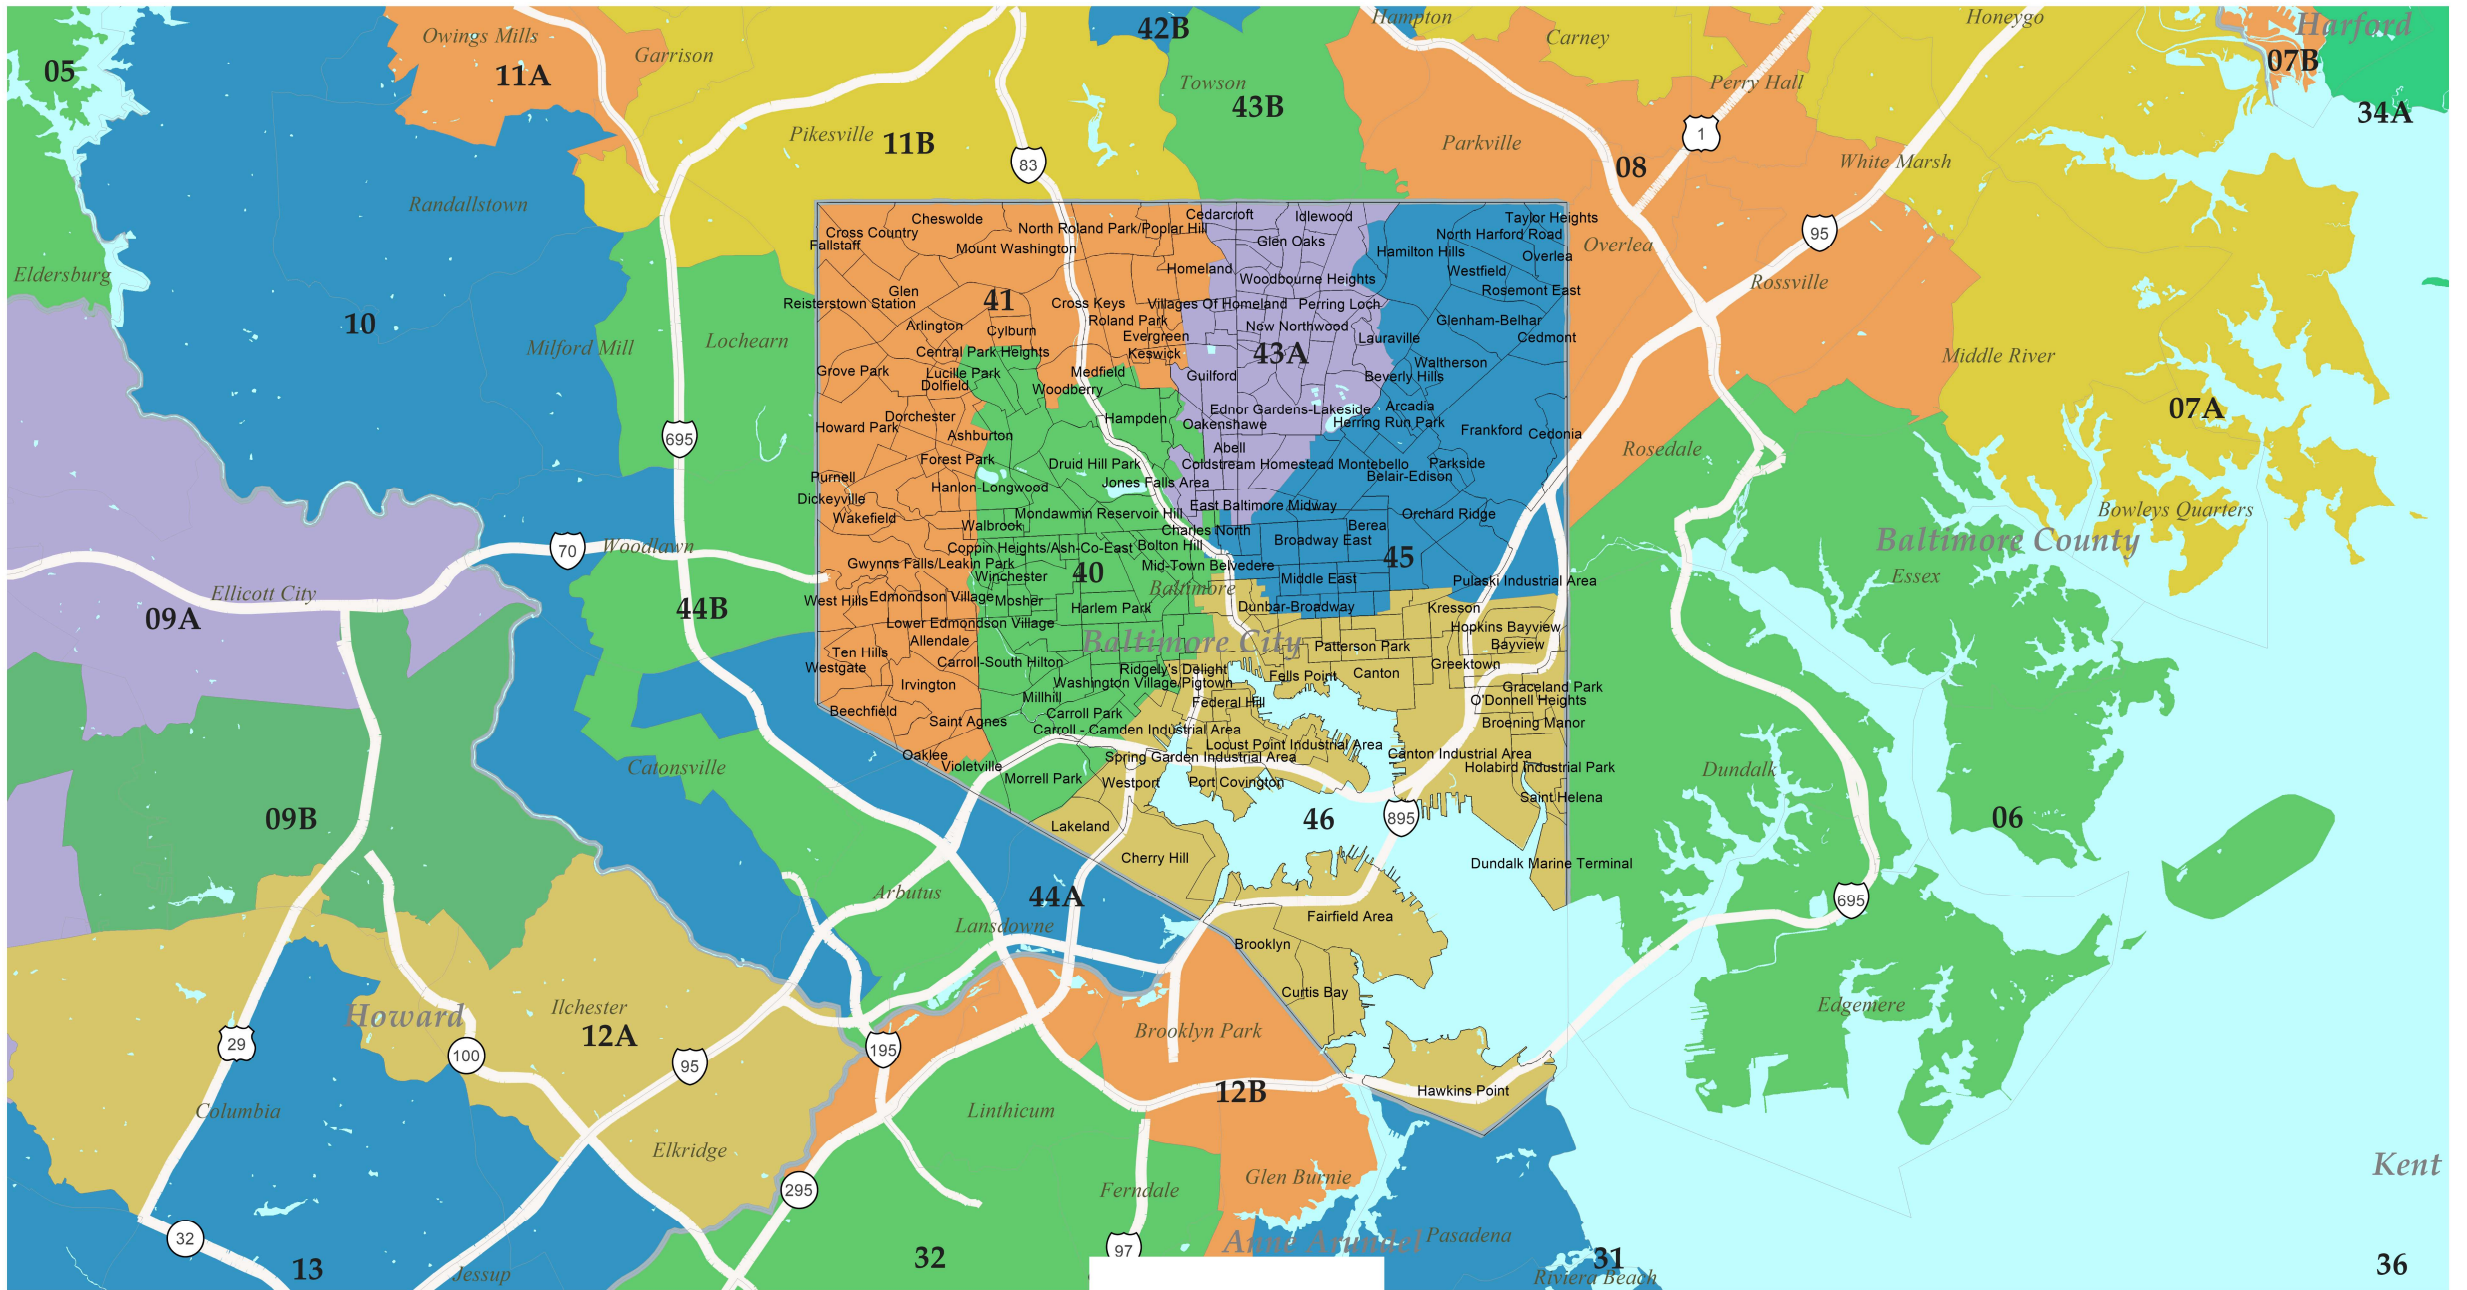

MD 2022 State Legislative Districts

Central Baltimore Area

MD 2022 State Legislative Districts

Baltimore, Carroll and Harford County Area

MD 2022 State Legislative Districts

Frederick County Area

MD 2022 State Legislative Districts

Montgomery, Howard, Northern Prince George's Area

MD 2022 State Legislative Districts

Prince George's, Anne Arundel Area

MD 2022 State Legislative Districts

Upper Shore Area

Lower Shore Area

MD 2022 State Legislative Districts