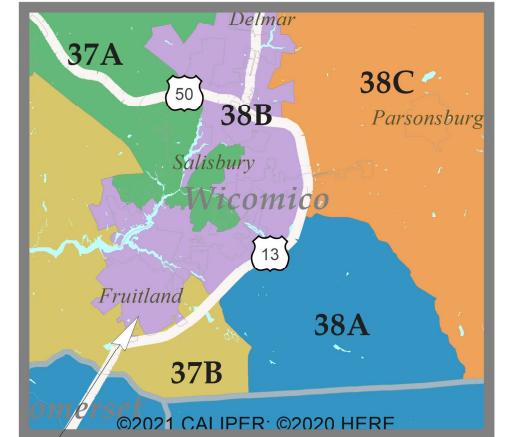

MD 2022 State Legislative Districts

Central Baltimore Area

MD 2022 State Legislative Districts

Baltimore, Carroll and Harford County Area

MD 2022 State Legislative Districts

Frederick County Area

MD 2022 State Legislative Districts

Montgomery, Howard, Northern Prince George's Area

MD 2022 State Legislative Districts

Prince George's, Anne Arundel Area

MD 2022 State Legislative Districts

Upper Shore Area

Lower Shore Area

MD 2022 State Legislative Districts

MD 2022 State Legislative Districts

Western Maryland Area