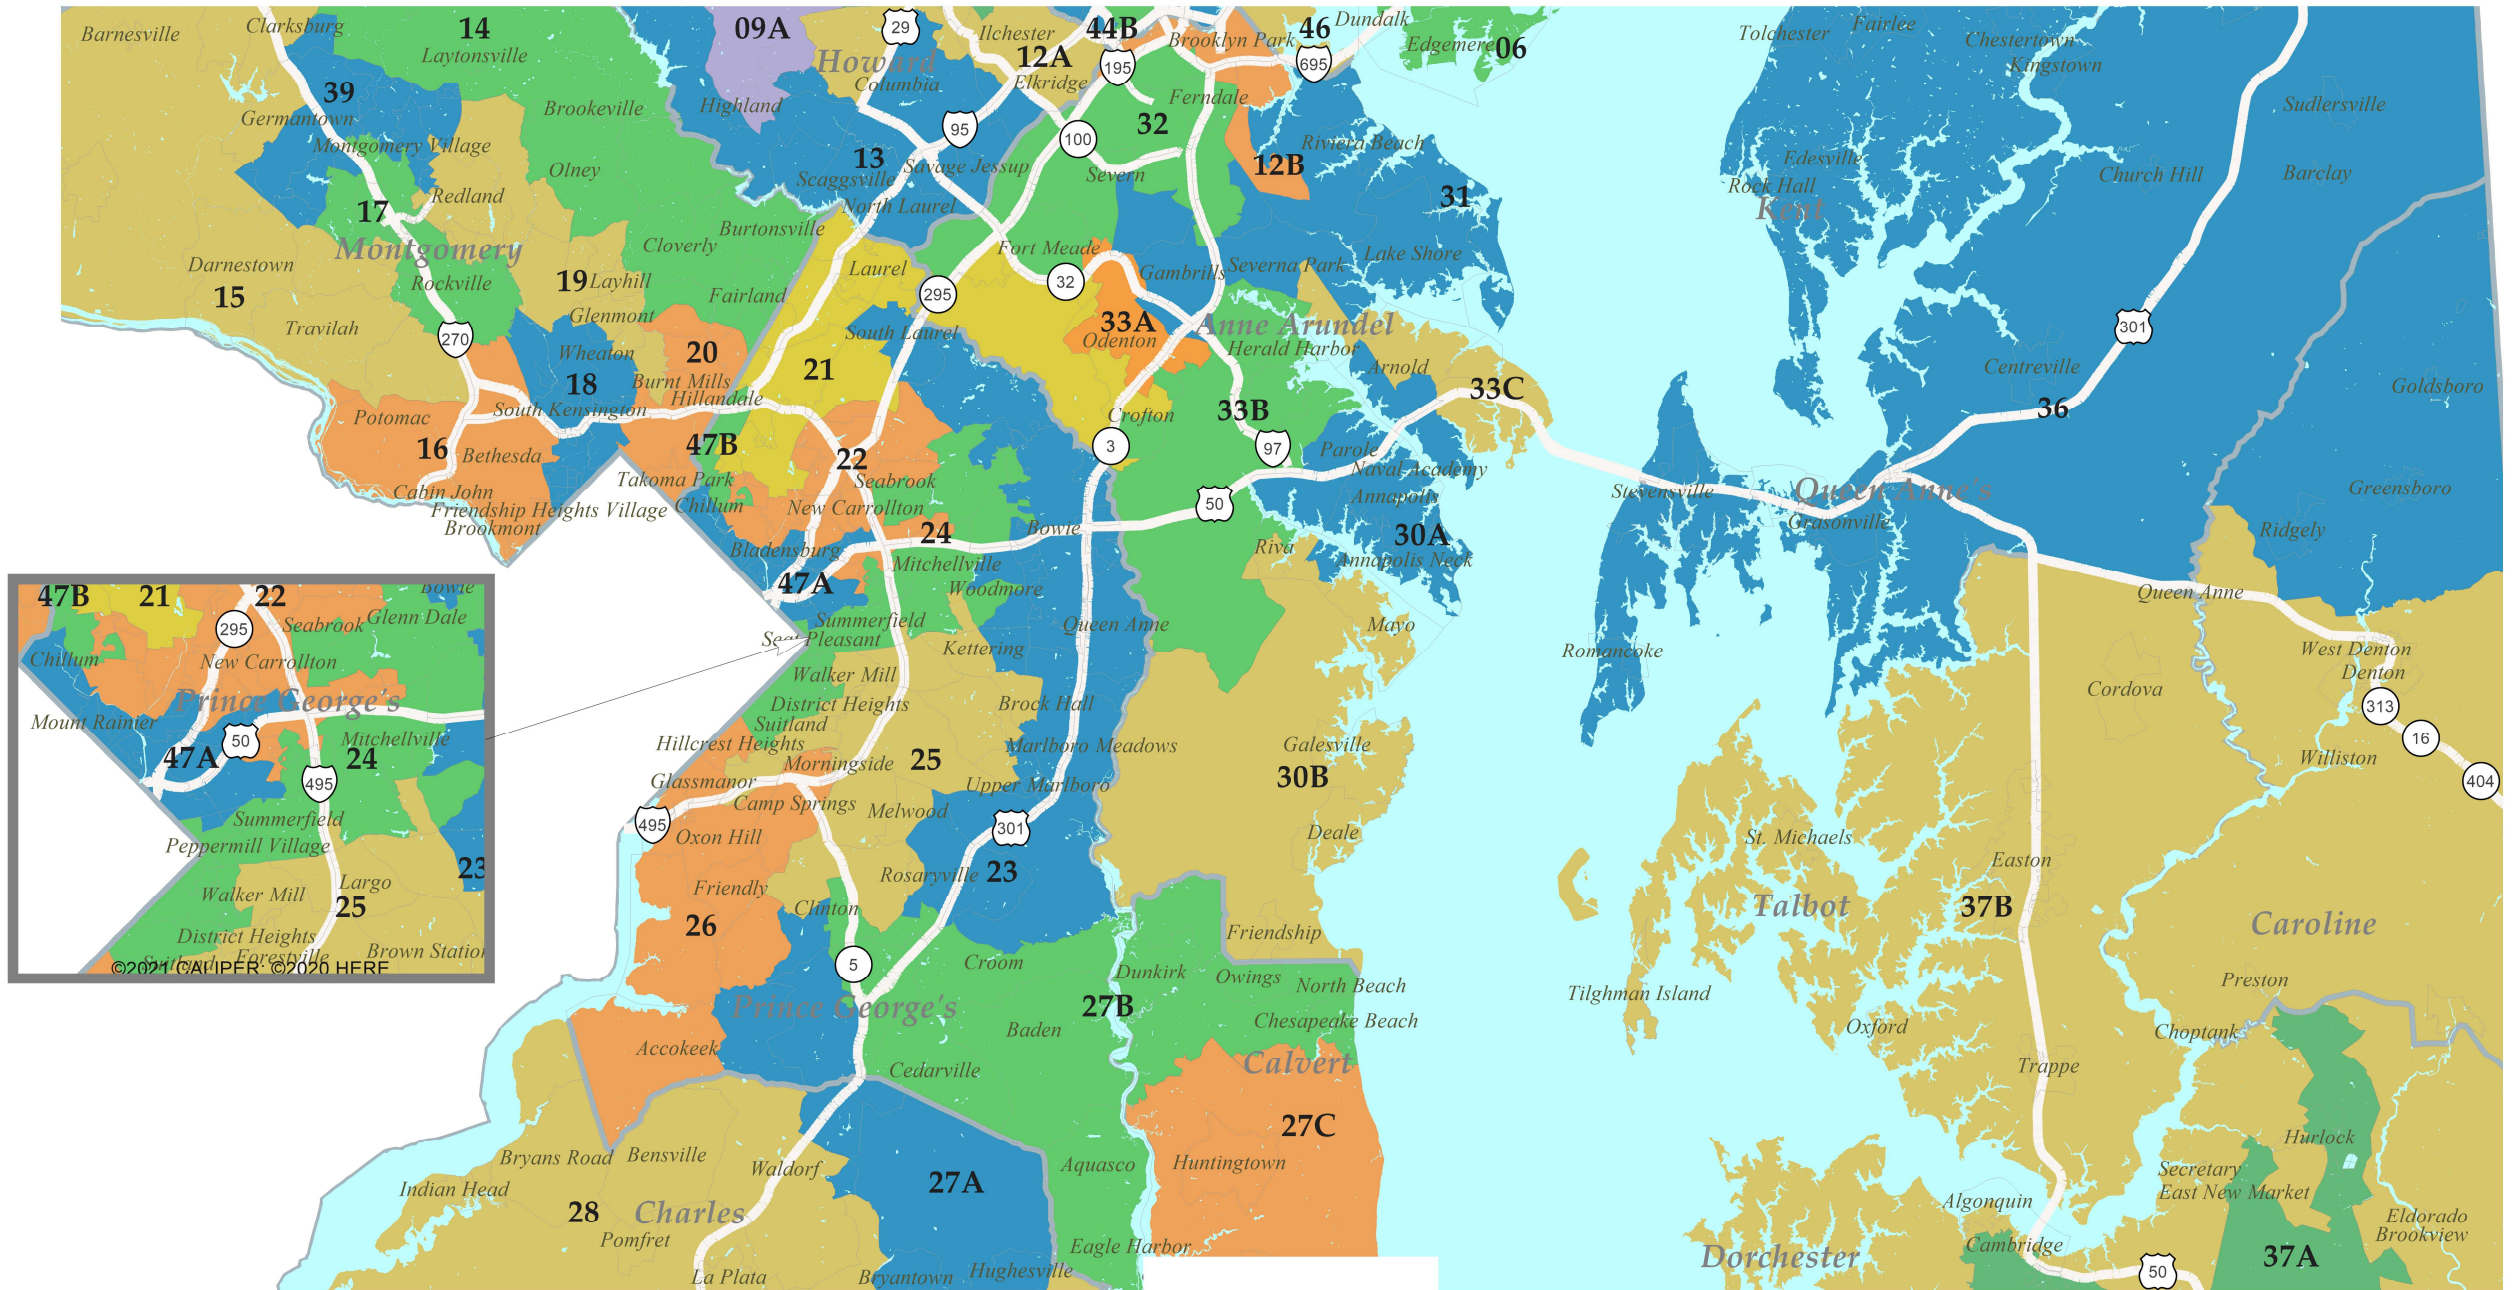

MD 2022 State Legislative Districts

Central Baltimore Area

MD 2022 State Legislative Districts

Baltimore, Carroll and Harford County Area

MD 2022 State Legislative Districts

Frederick County Area

MD 2022 State Legislative Districts

Montgomery, Howard, Northern Prince George's Area

MD 2022 State Legislative Districts

Prince George's, Anne Arundel Area

MD 2022 State Legislative Districts

Upper Shore Area

Lower Shore Area

MD 2022 State Legislative Districts

MD 2022 State Legislative Districts

Western Maryland Area