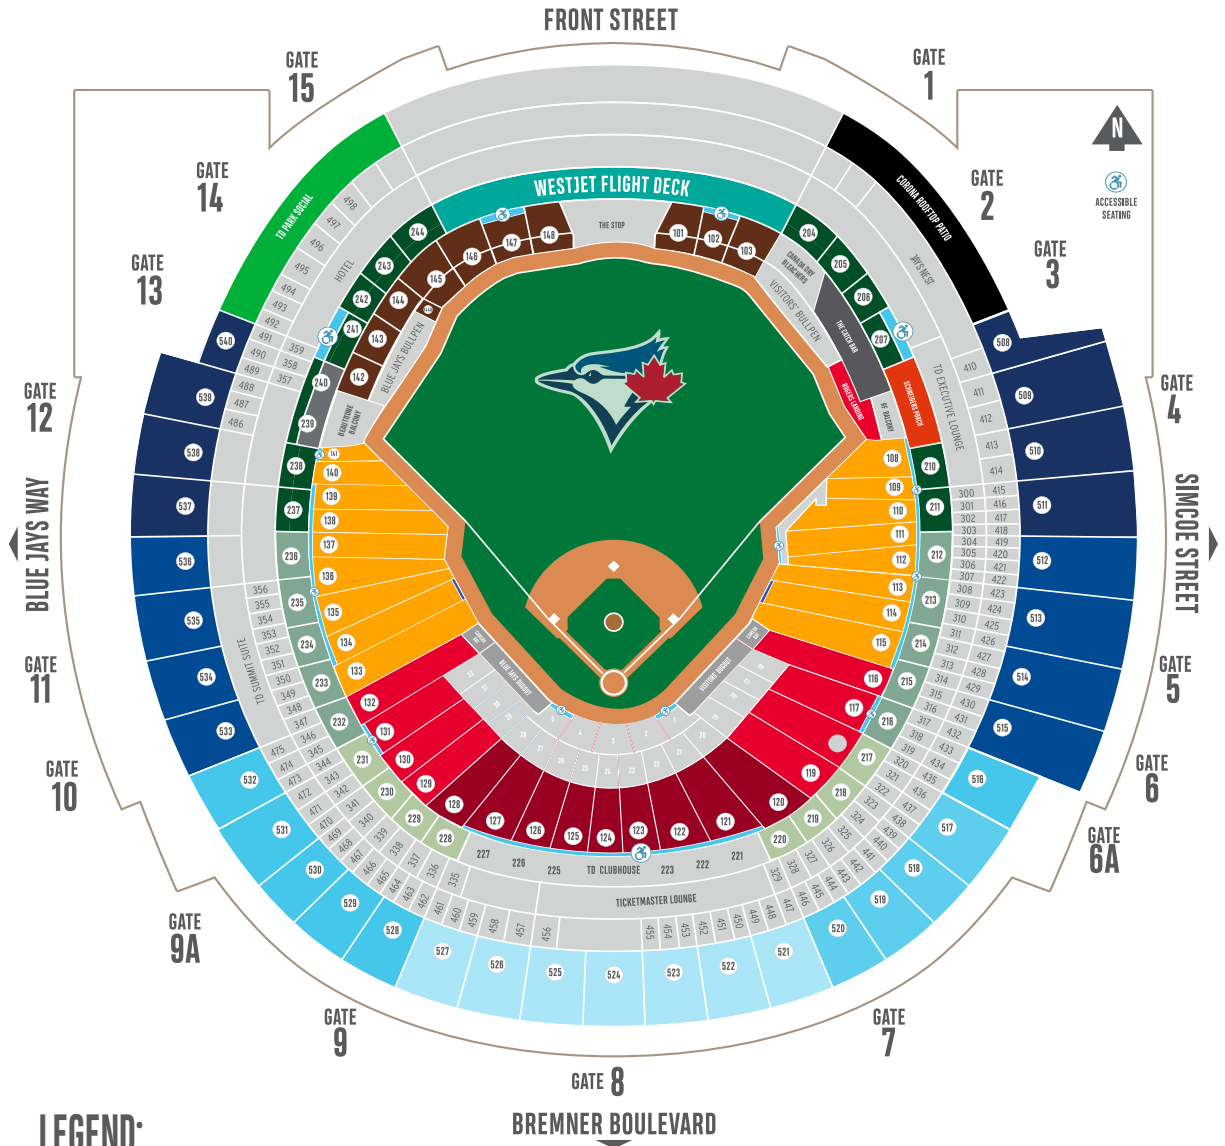

SEATING MAP

LEGEND:

100 LEVEL

- PREMIUM CLUBS
- HOME PLATE RESERVED
- DUGOUT RESERVED
- BASELINE RESERVED
- CORNER RESERVED
- 100 LEVEL OUTFIELD
- ACCESSIBLE SEATING
- THESCORE BET BASELINE BOX

200 LEVEL

- TD CLUBHOUSE
- 200 LEVEL INFIELD
- 200 LEVEL BASES
- 200 LEVEL OUTFIELD
- WESTJET FLIGHT DECK

500 LEVEL

- 500 LEVEL HOME PLATE
- 500 LEVEL INFIELD
- 500 LEVEL BASES
- 500 LEVEL OUTFIELD