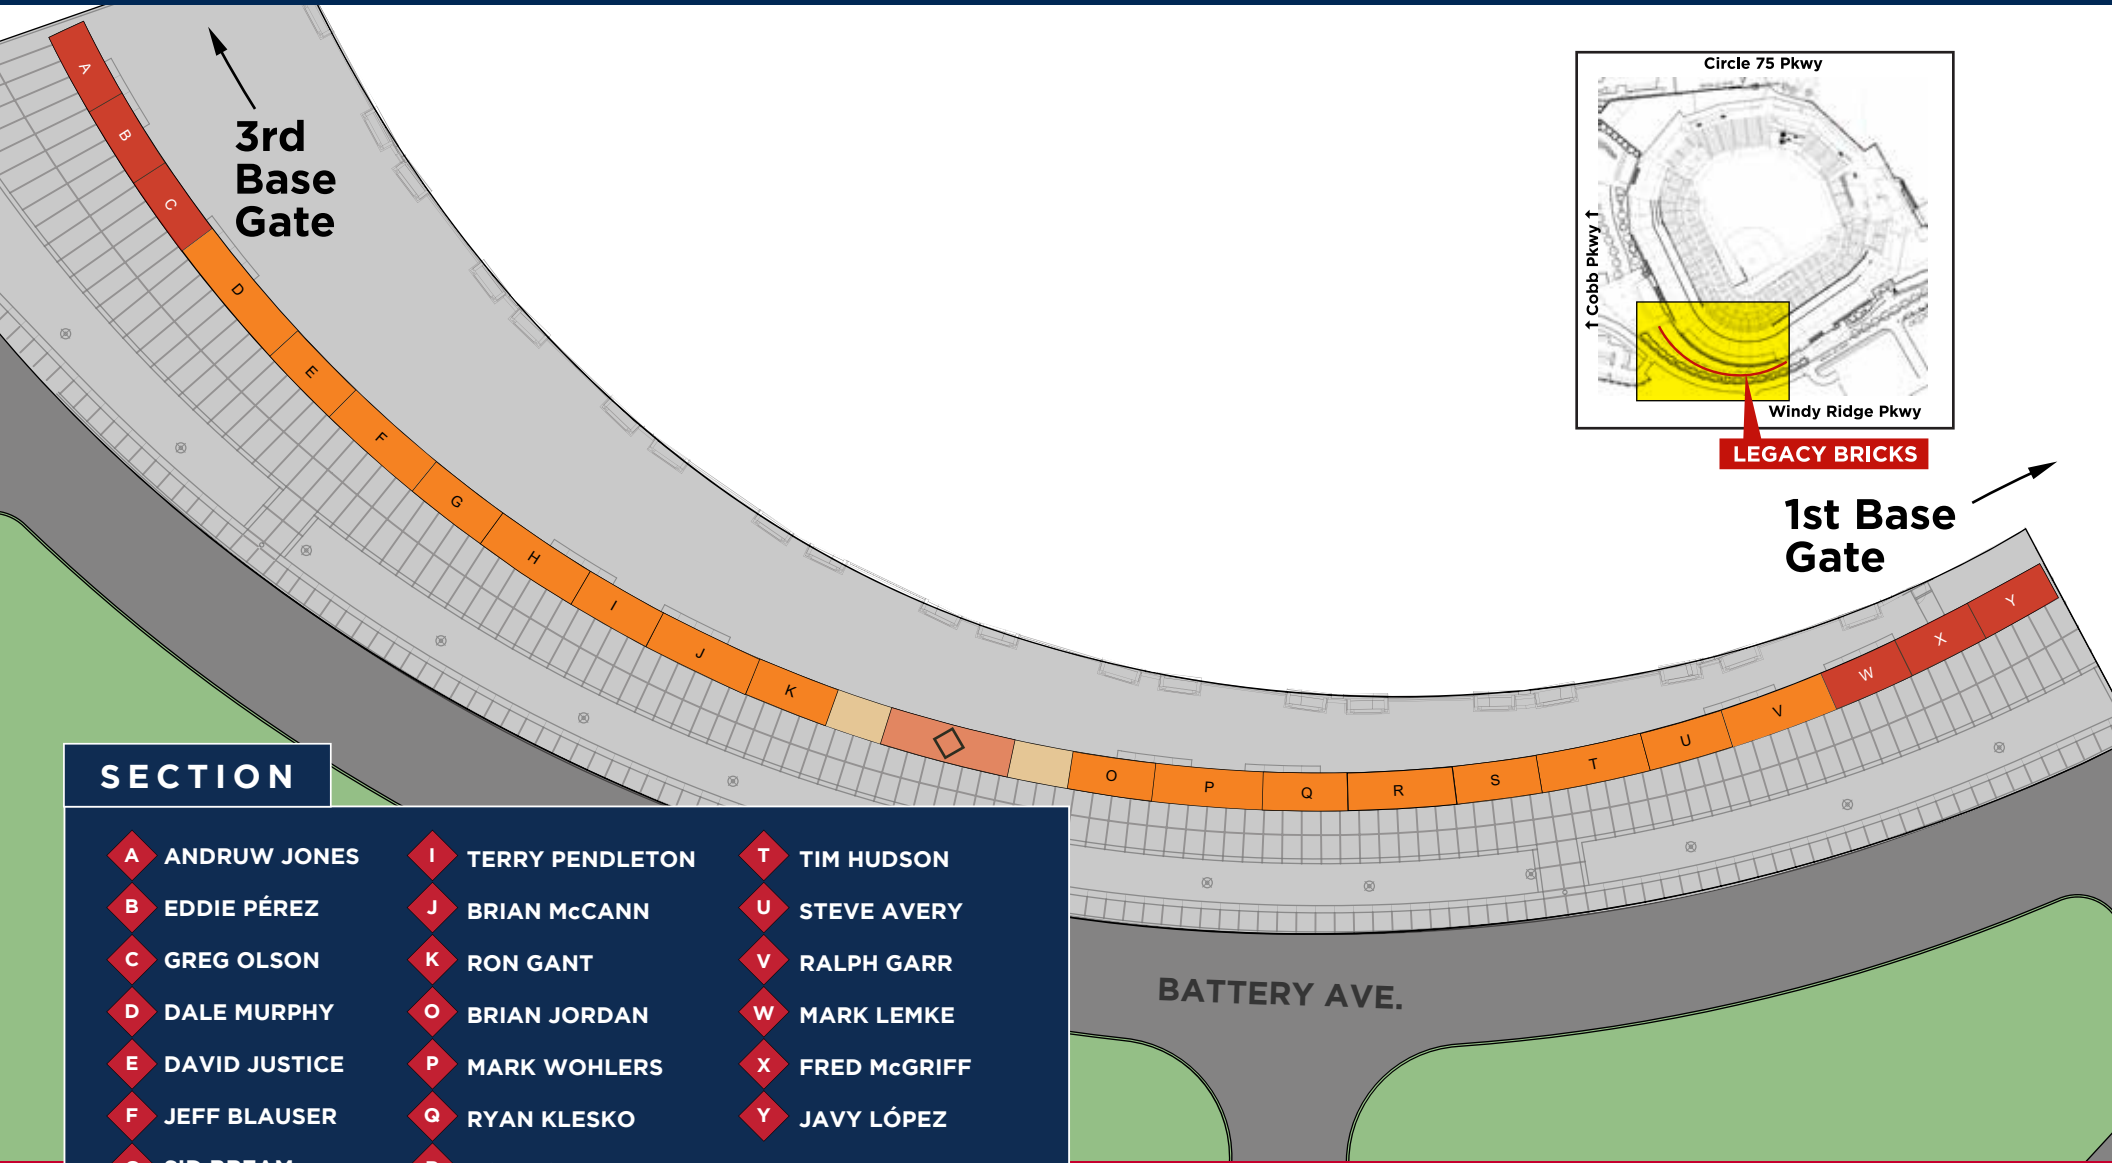

LOCATION MAP

SECTION

A ANDRUW JONES	I TERRY PENDLETON	T TIM HUDSON
B EDDIE PÉREZ	J BRIAN McCANN	U STEVE AVERY
C GREG OLSON	K RON GANT	V RALPH GARR
D DALE MURPHY	O BRIAN JORDAN	W MARK LEMKE
E DAVID JUSTICE	P MARK WOHLERS	X FRED McGRIFF
F JEFF BLAUSER	Q RYAN KLESKO	Y JAVY LÓPEZ
G SID BREAM	R BOB HORNER	
H JEFF FRANCOEUR	S MARQUIS GRISSON	

Turner Field Legacy Bricks
 Truist Park Legacy Bricks