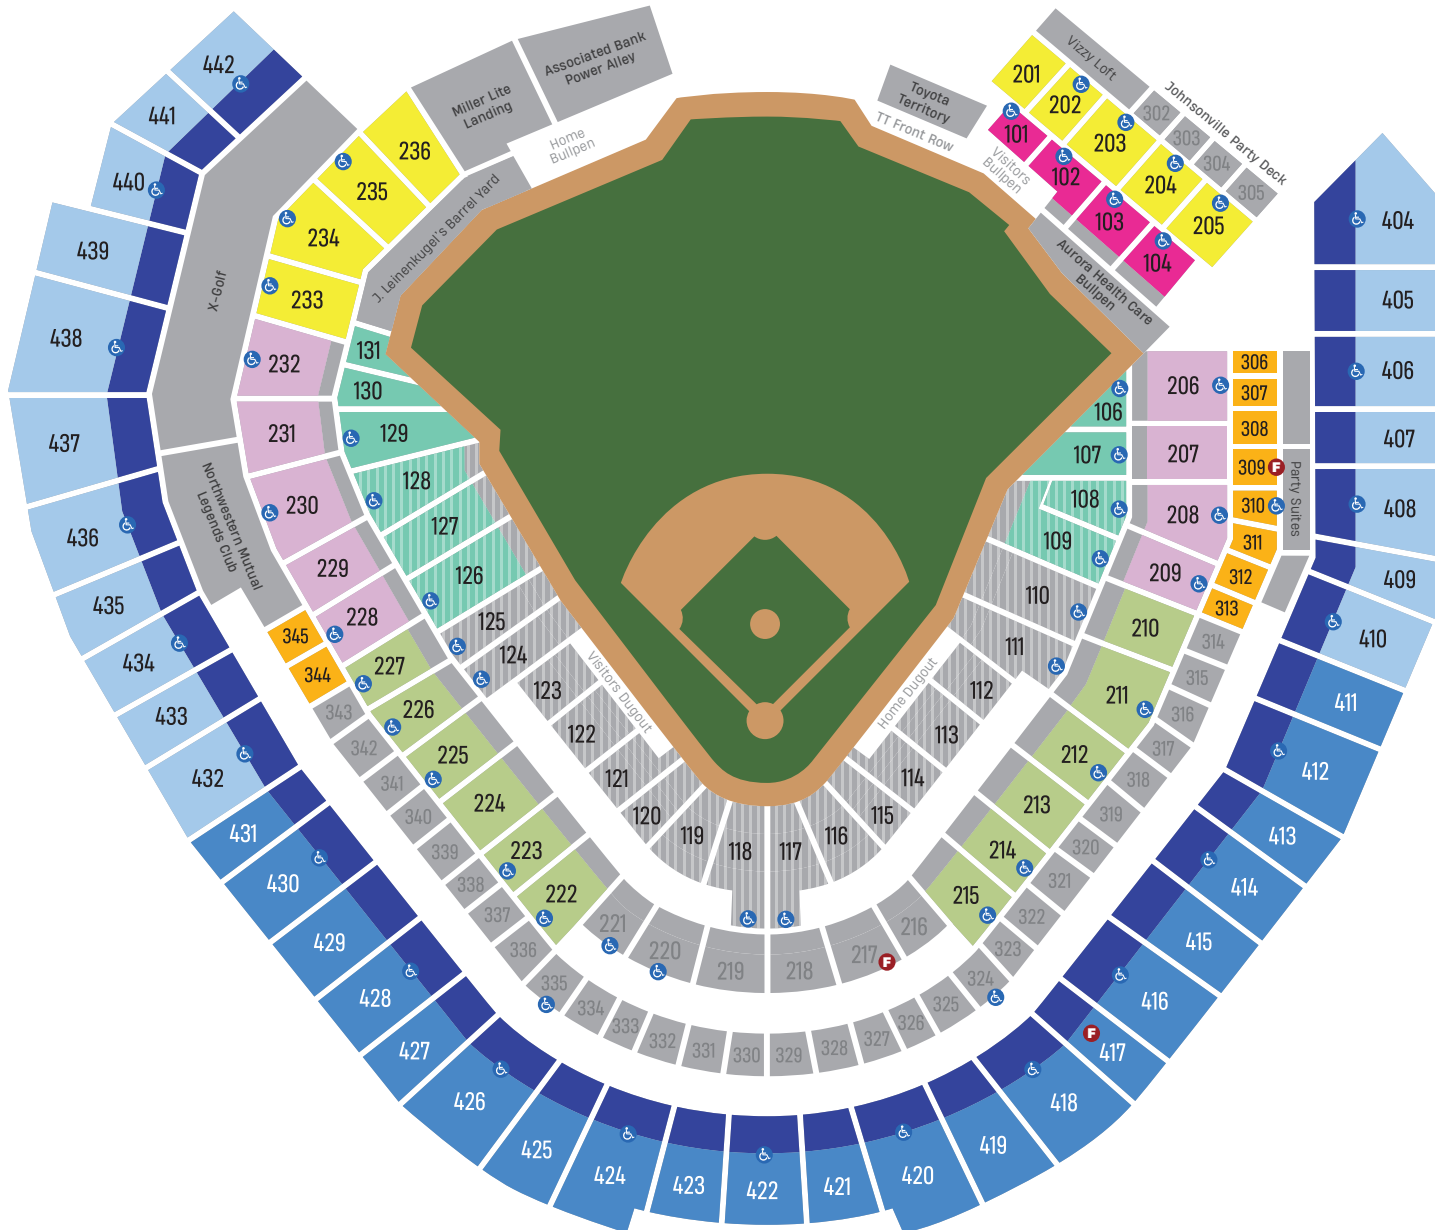

POSTSEASON TICKET ACCESS

Access to ticket presales for Wild Card, Division Series and Championship Series home games.

SEATING & PRICING

GOLD TIER

- Field Outfield Box
- Loge Infield Box
- Loge Outfield Box
- Club Outfield Box

12 PACK: \$504
(blackout dates apply*)

24 PACK: \$1,008
(all games, no black out dates)

BLUE TIER

- Field Bleachers
- Loge Outfield Box
- Loge Bleachers
- Terrace Box
- Terrace Infield
- Terrace Outfield

12 PACK: \$300
(blackout dates apply*)

24 PACK: \$600
(all games, no black out dates)

*4/2, 4/6, 4/27, 5/27, 6/1, 6/29, 6/30, 8/17

2024 FLEX PACK SEATING MAP

FIELD LEVEL

- Field Bleachers
- Field Outfield Box

LOGE LEVEL

- Loge Infield Box
- Loge Outfield Box
- Loge Bleachers

CLUB LEVEL (Wait Staff)

- Club Outfield Box

TERRACE LEVEL

- Terrace Box
- Terrace Infield
- Terrace Outfield

- Netting
- Accessible Seating
- Family Section (Alcohol prohibited)