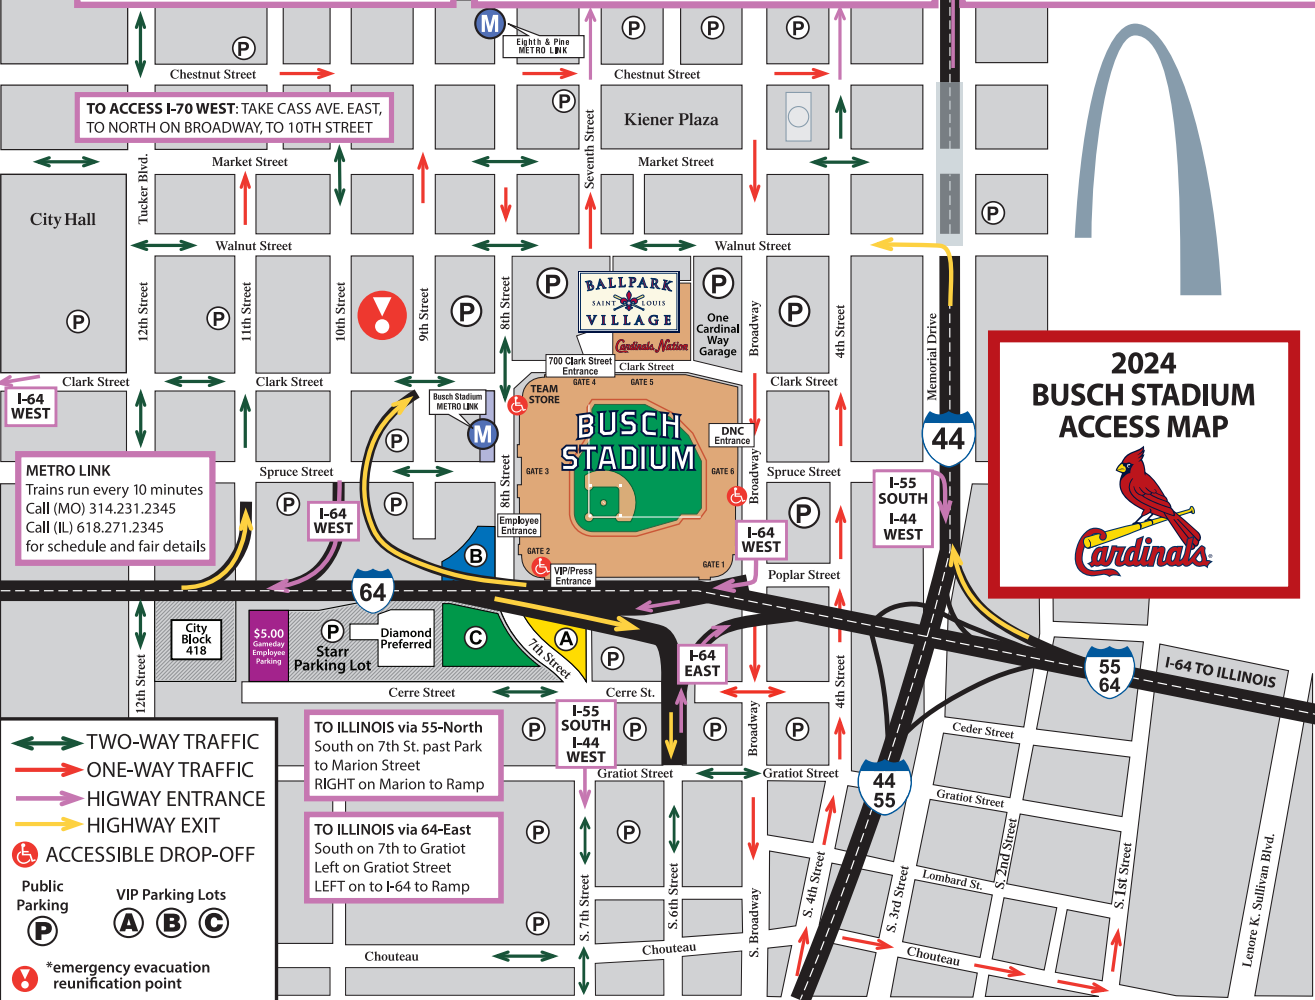

N

TO I-64 WEST: WEST ON PINE TO 20th ST. TO I-64 RAMP

TO ACCESS I-64 EAST TO ILLINOIS: NORTH ON 7th or 4th St. to CONVENTION PLAZA. EAST ON CONVENTION PLAZA TO MLK BRIDGE

TO ACCESS the STAN MUSIAL VETERANS MEMORIAL BRIDGE TO ILLINOIS TAKE TUCKER or CASS AVE. NORTH

TO ACCESS I-70 WEST: TAKE CASS AVE. EAST, TO NORTH ON BROADWAY, TO 10TH STREET

**2024
BUSCH STADIUM
ACCESS MAP**

W

E

S

METRO LINK
Trains run every 10 minutes
Call (MO) 314.231.2345
Call (IL) 618.271.2345
for schedule and fair details

←→ TWO-WAY TRAFFIC
 → ONE-WAY TRAFFIC
 ↗ HIGHWAY ENTRANCE
 ↘ HIGHWAY EXIT
 ♿ ACCESSIBLE DROP-OFF
 Public Parking (P) VIP Parking Lots (A, B, C)
 *emergency evacuation reunification point

TO ILLINOIS via 55-North
South on 7th St. past Park to Marion Street
RIGHT on Marion to Ramp

TO ILLINOIS via 64-East
South on 7th to Gratiot
LEFT on Gratiot Street
LEFT on to I-64 to Ramp

City Block 418

\$5.00 Gambley Employee Parking

Diamond Preferred Starr Parking Lot

7th Street

City Block 418

City Block 418