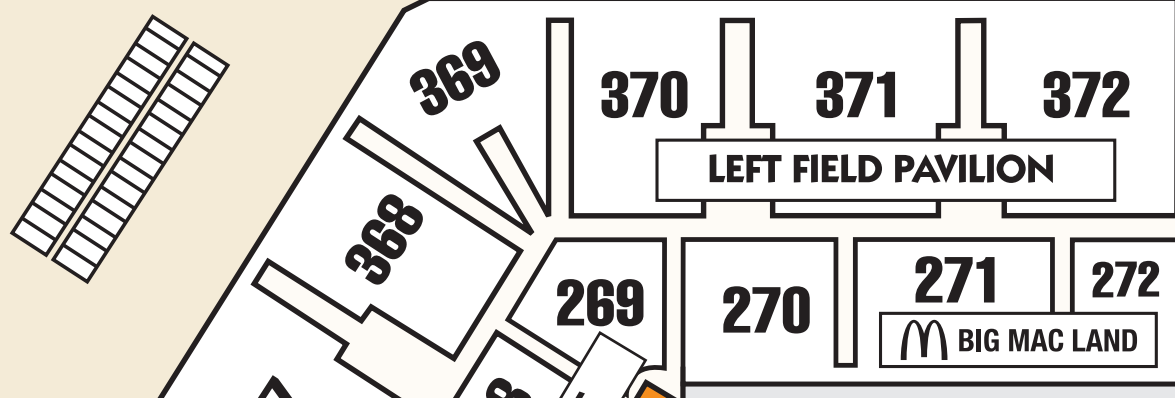

Busch Stadium Seating Guide

All-Inclusive Areas

HOFFMANN BROTHERS ROOFTOP

Cardinals Nation BALCONY

Budweiser BREW HOUSE DECK

700 Clark Street

Gate 4

CLARK STREET

Gate 5

CARDINALS ADMINISTRATIVE OFFICES

SENSORY ROOM

BUILD-A-BEAR

STAGE

EIGHTH STREET TICKET WINDOWS

320 S. Eighth Street

Stan Musial Statue

Gate 3

National Car Rental Club

EIGHTH STREET

404 S. Eighth Street

420 S. Eighth Street

COMMUNITYAMERICA CARDINALS CLUB ENTRY

Gate 2

PRESS GATE

NO Pedestrian Access

INTERSTATE 64 / HIGHWAY 40

NO Pedestrian Access

Gate 6

405 S. Broadway

EAST RAMP

BROADWAY

Budweiser TERRACE (Level 4) Open to all fans