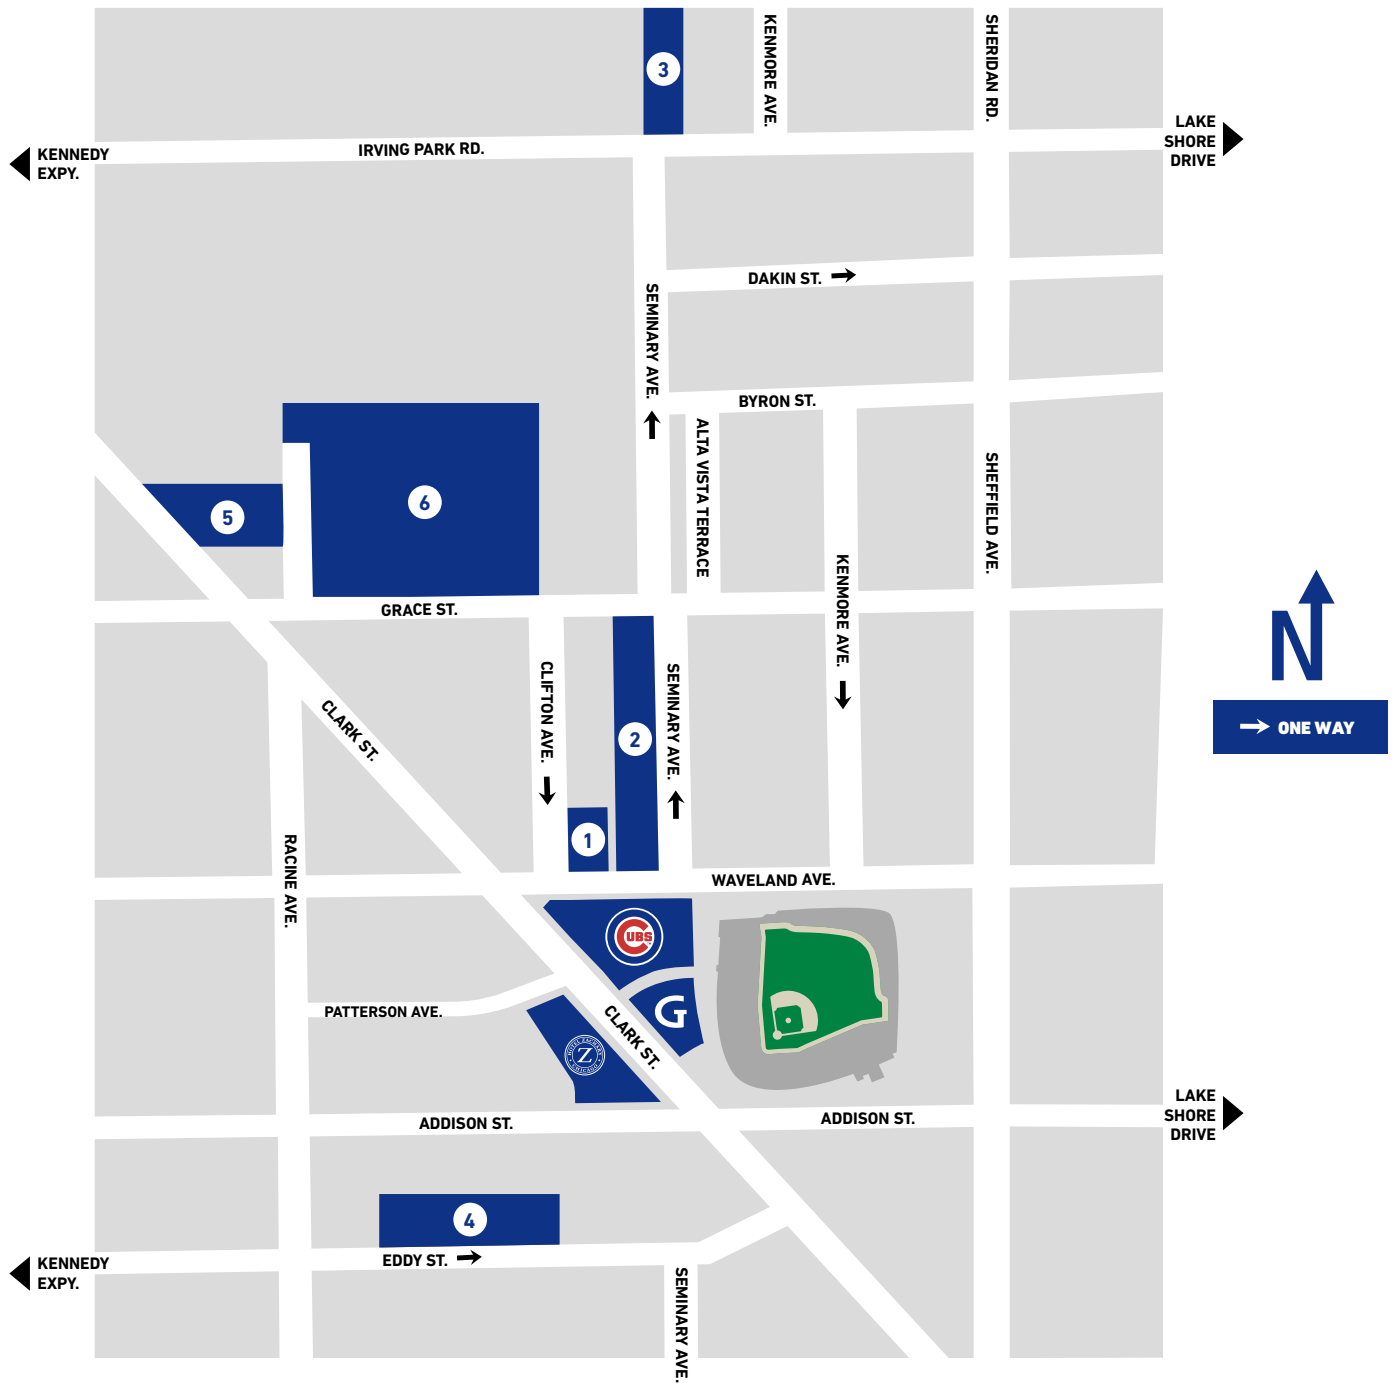

WRIGLEY FIELD PARKING MAP

→ ONE WAY

TOYOTA

- 1 PRIUS LOT**
- 2 HIGHLANDER LOT**
- 3 IRVING PARK LOT**
1052 W. Irving Park Rd.
- 4 RAV4 LOT**
1140 W. Eddy St.
- 5 COROLLA LOT**
- 6 CAMRY LOT**
1126 W. Grace St.

- A LEFT FIELD GATE**
- B GALLAGHER WAY GATE**
- C CD PEACOCK PREMIER ENTRANCE**
- D MARQUEE GATE**
- E WINTRUST RIGHT FIELD GATE**
- F BUDWEISER BLEACHER GATE**

CUBS FRONT OFFICE
1101 W. Waveland Ave.

GALLAGHER WAY

HOTEL ZACHARY