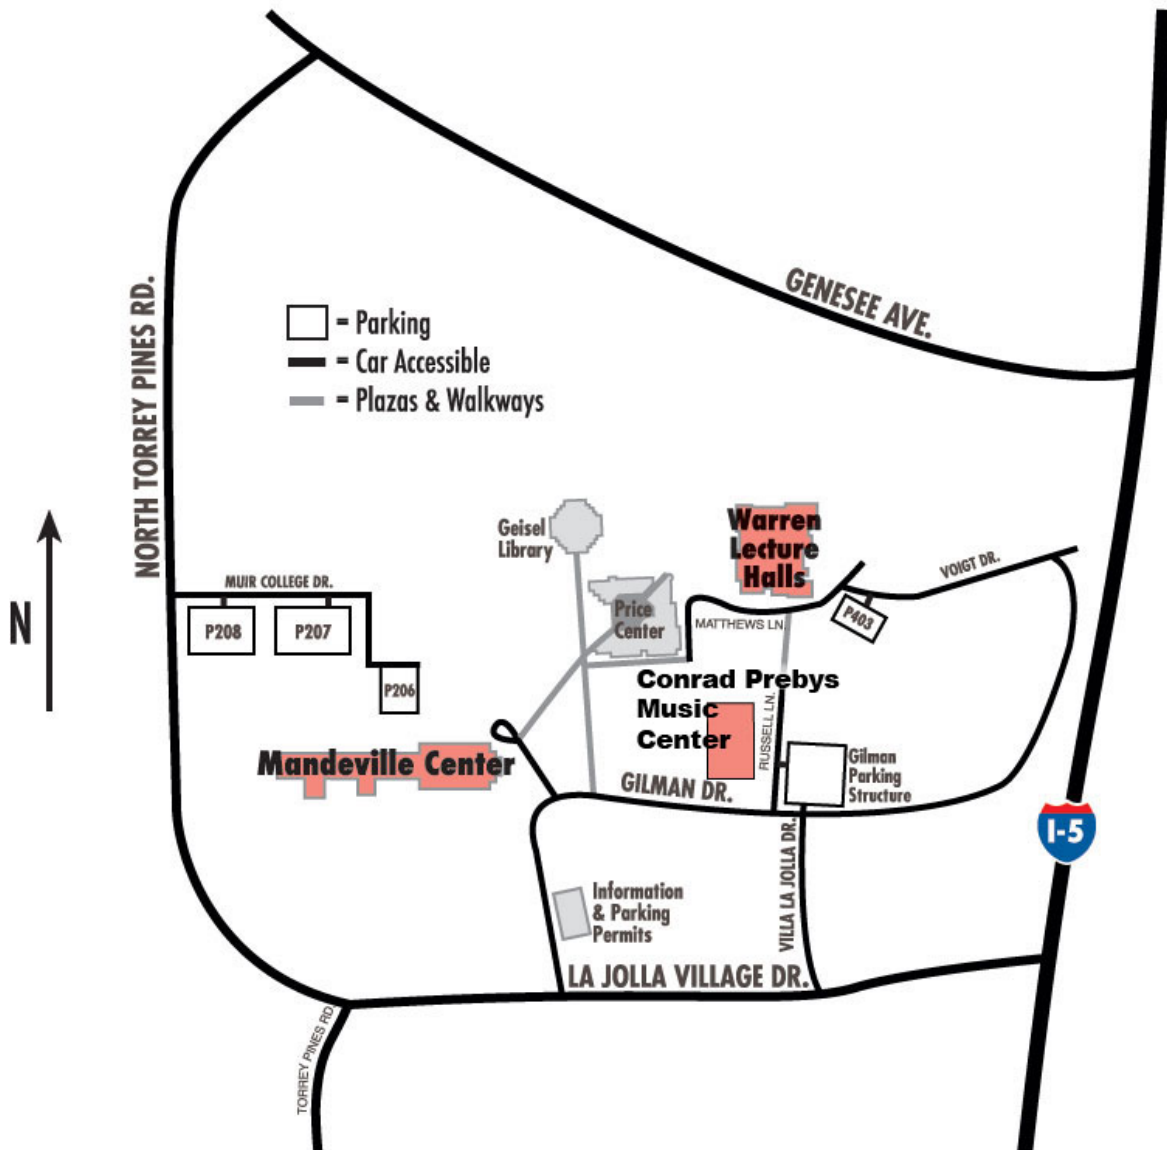

Directions to UC San Diego's Conrad Prebys Music Center:

Approaching UCSD from the South

From I-5 - going North to the UCSD campus:

1. I-5 North
2. Take exit 28B for LA JOLLA VILLAGE DR
3. Turn LEFT onto LA JOLLA VILLAGE DR
4. Second light, turn RIGHT onto VILLA LA JOLLA DR, the first campus entrance, following signs to UC San Diego and the VA Hospital.
(get in left lane as you go up the hill)
5. Go straight through the first light.
6. Villa La Jolla Drive will "T" into Gilman Drive. Go straight into the parking structure and park.

Approaching UC San Diego from the North

From I-5 - going South to the UCSD campus:

1. I-5 South
2. Take exit 28 for LA JOLLA VILLAGE DR
3. Turn RIGHT onto LA JOLLA VILLAGE DR
4. Take first RIGHT onto VILLA LA JOLLA DR (get in left lane as you go up the hill)
5. Go straight through the first light.
6. Villa La Jolla Drive will "T" into Gilman Drive. Go straight into the parking structure and park.

Campus location:

The Conrad Prebys Music Center (CPMC) is directly across Russell Drive to the West of the Gilman Parking Structure. Google Link to our exact location ([link](#))

For those using their navigation devices, please search for the "**Conrad Prebys Music Center at UC San Diego**". The entire campus uses the same mailing address, so if you use the 9500 Gilman Drive address, you will be directed the to medical school (not that close to our building!)