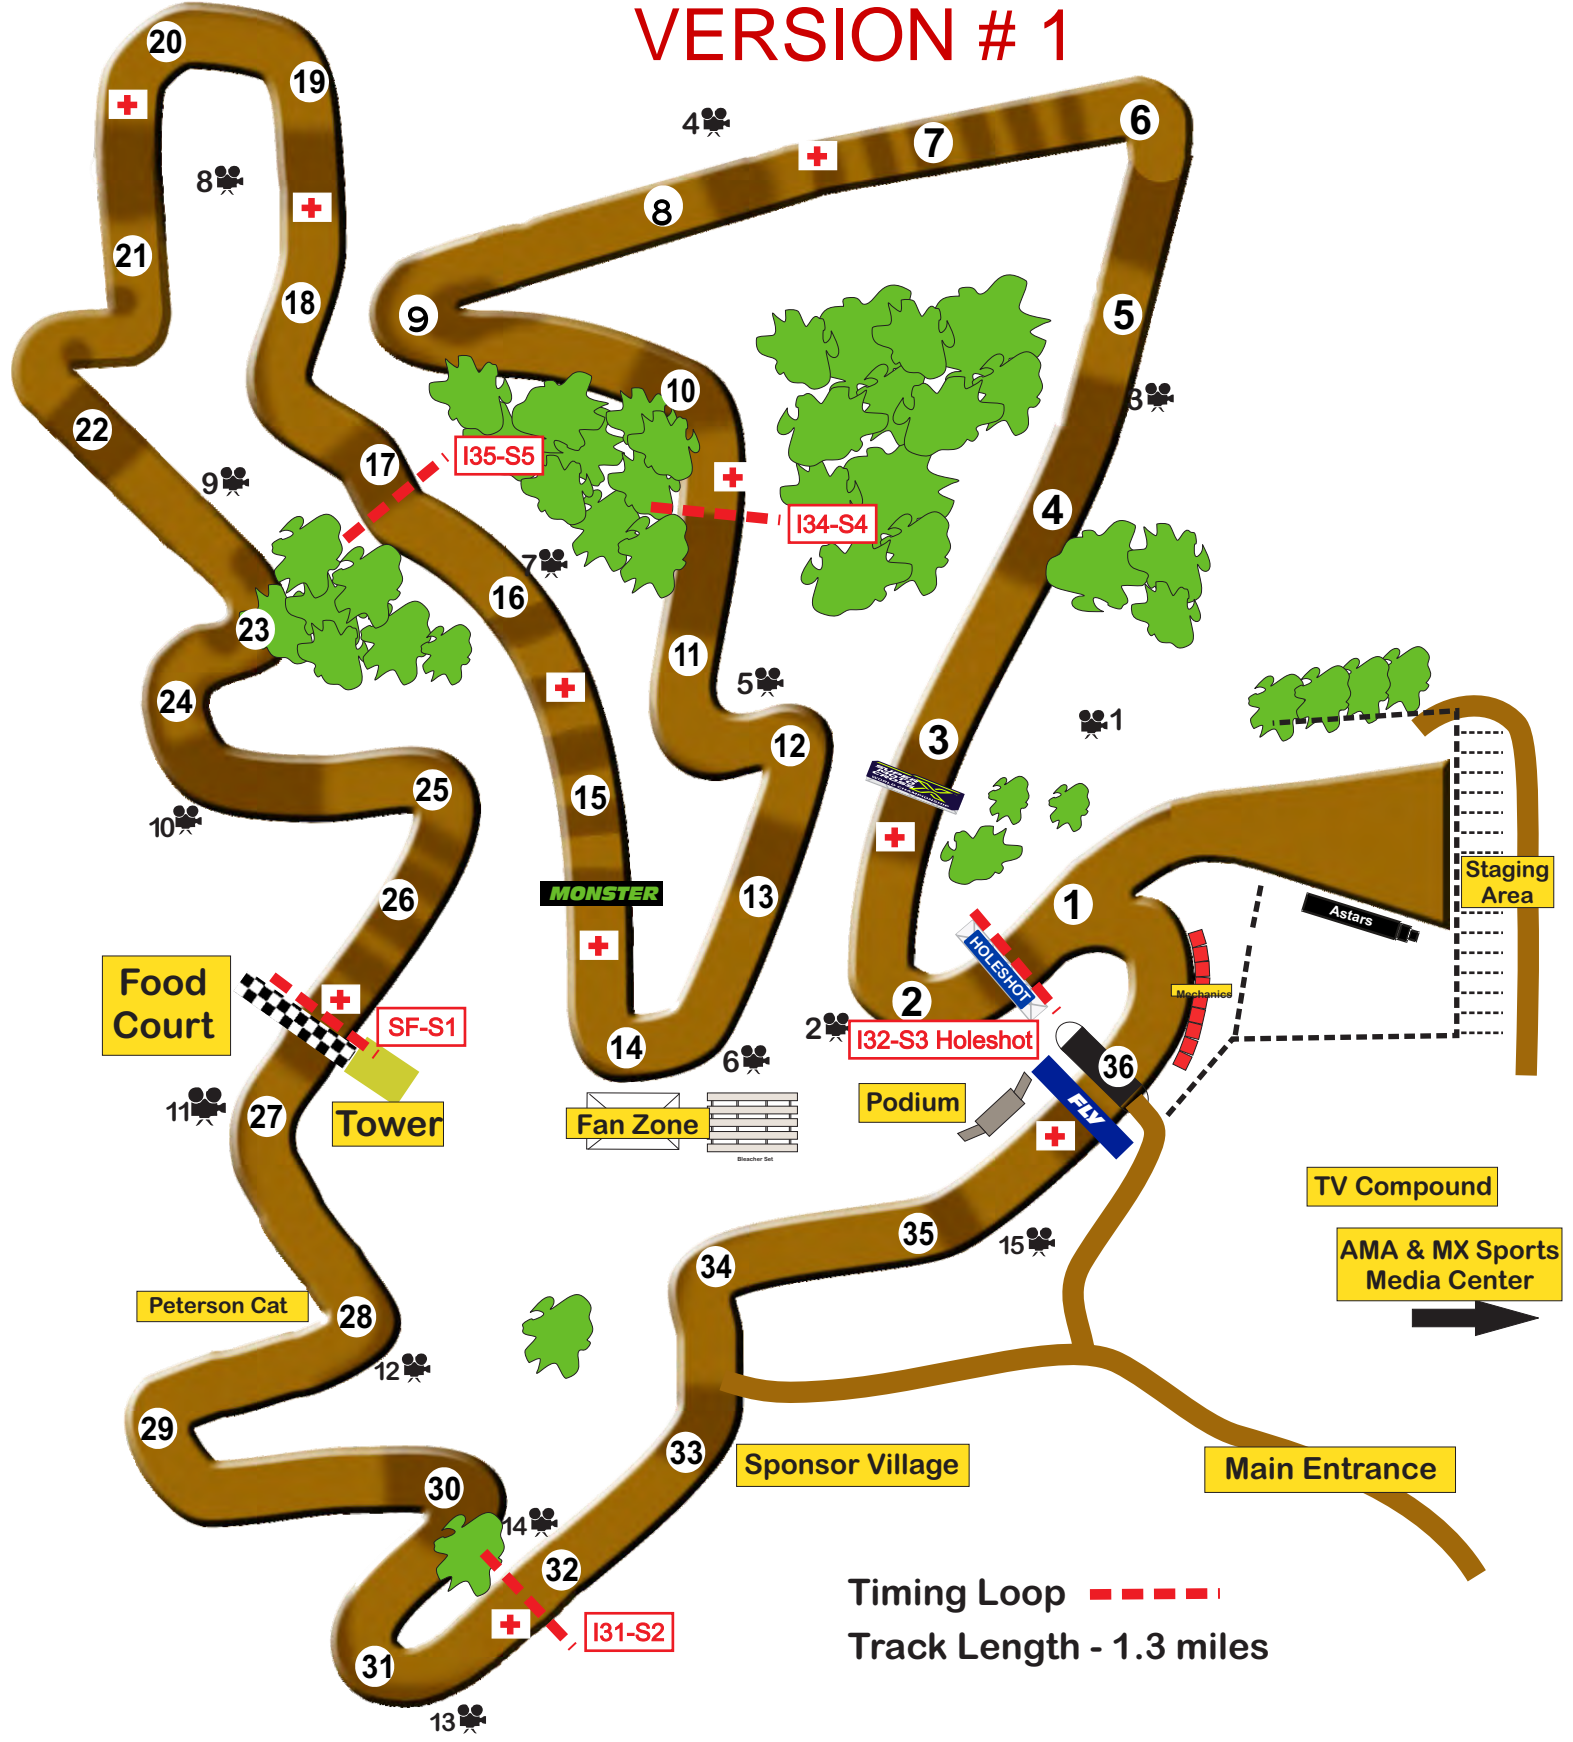

2024 Washougal Track Map

PRO MOTO CROSS CHAMPIONSHIP

VERSION # 1

Timing Loop - - - - -
Track Length - 1.3 miles