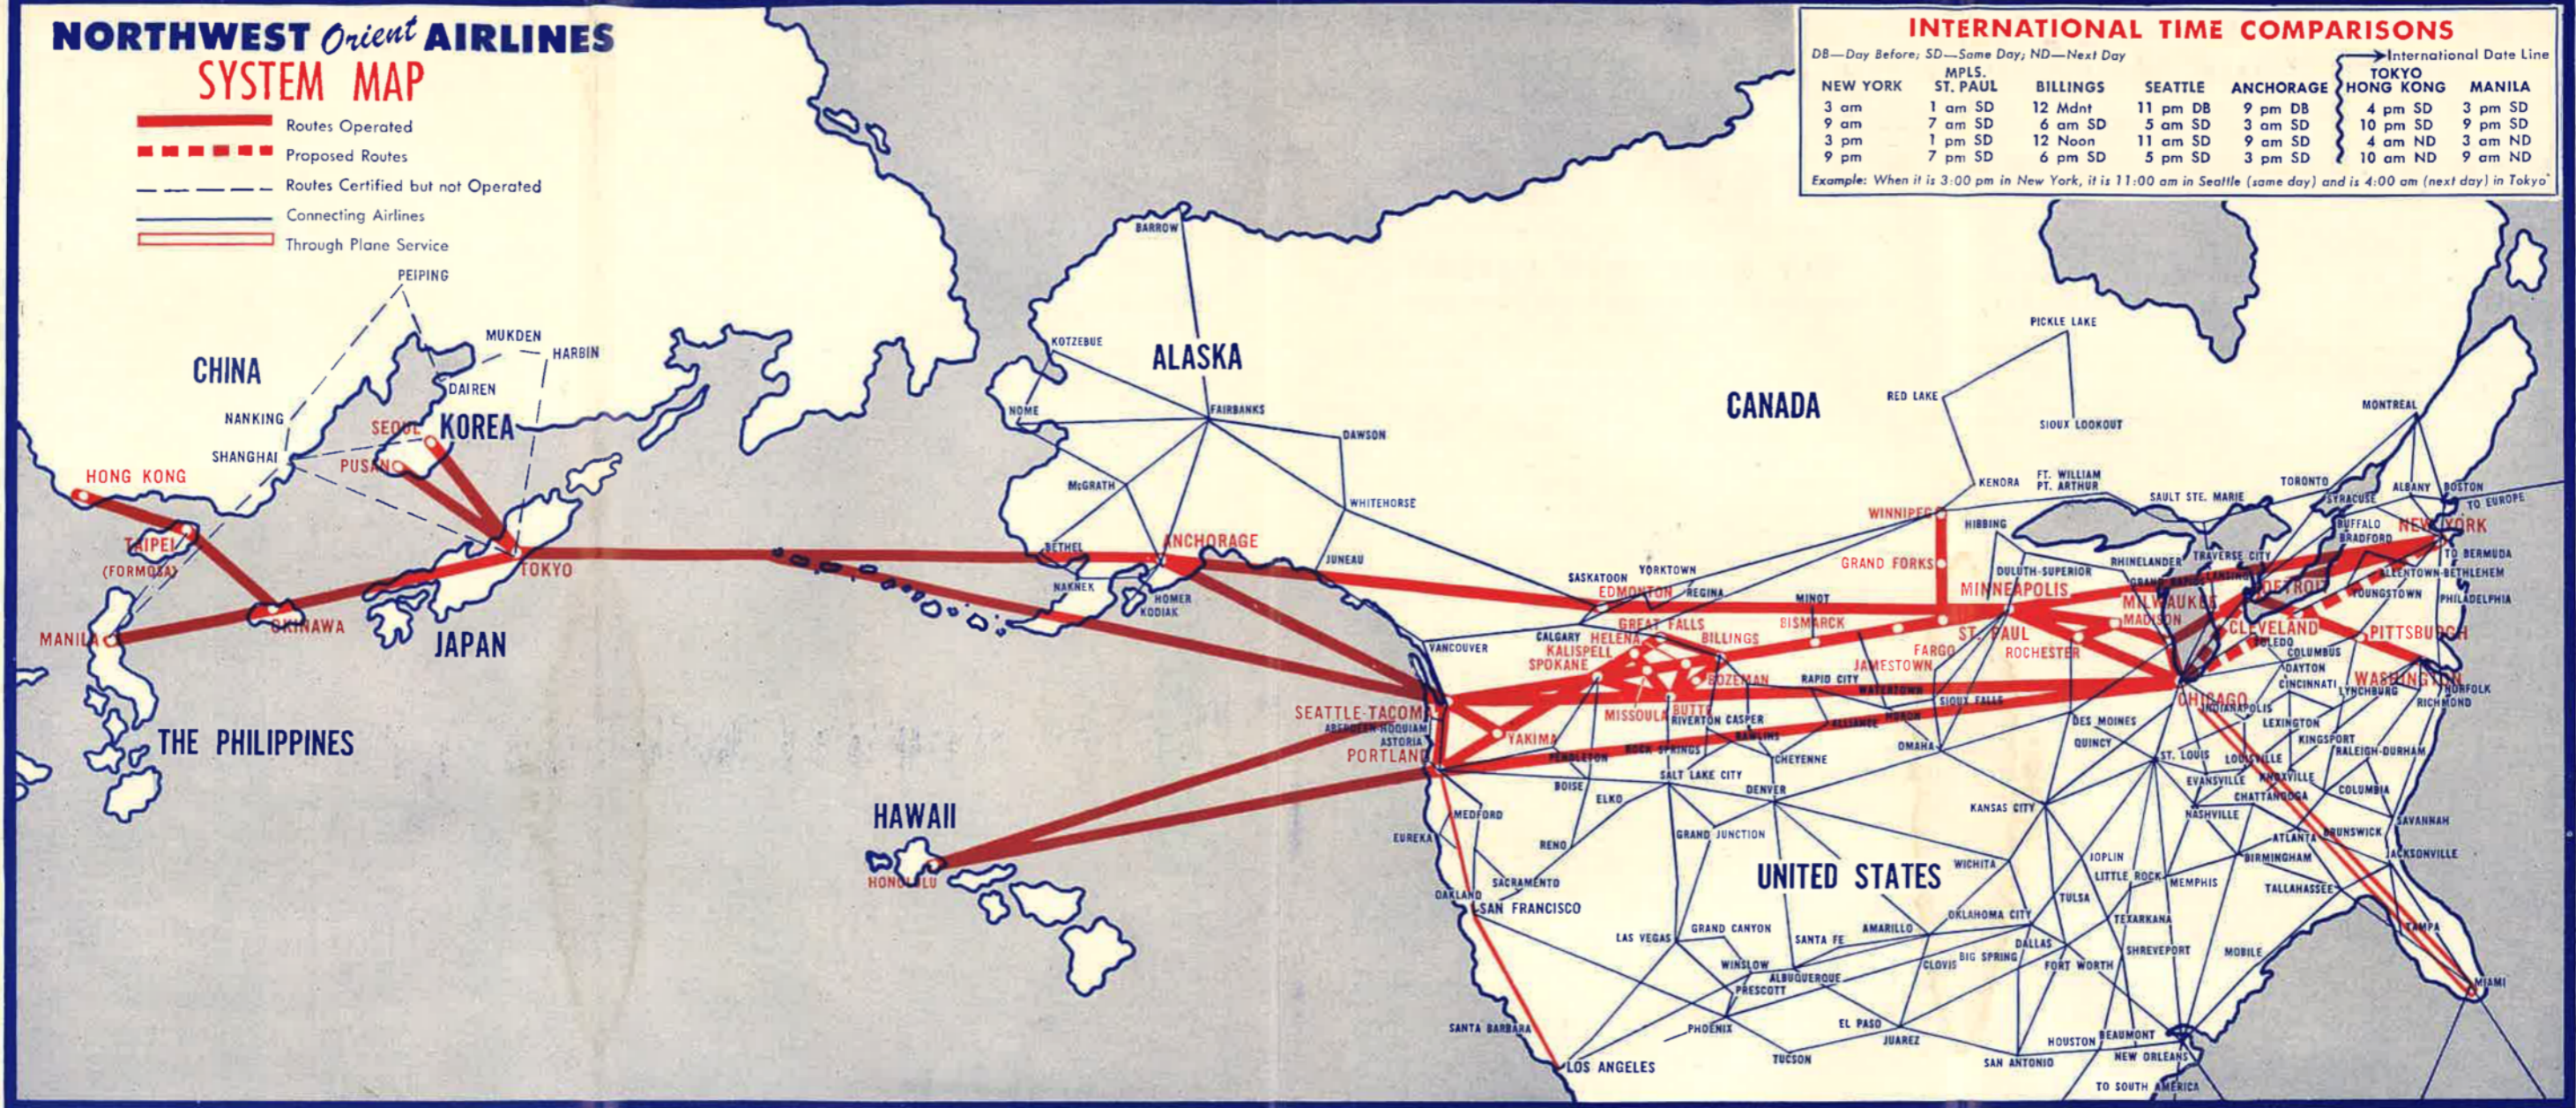

NORTHWEST Orient AIRLINES SYSTEM MAP

- ——— Routes Operated
- - - - - Proposed Routes
- - - - - Routes Certified but not Operated
- - - - - Connecting Airlines
- ▭ Through Plane Service

INTERNATIONAL TIME COMPARISONS

DB—Day Before; SD—Same Day; ND—Next Day

NEW YORK	MPLS. ST. PAUL	BILLINGS	SEATTLE	ANCHORAGE	TOKYO	HONG KONG	MANILA
3 am	1 am SD	12 Mdnt	11 pm DB	9 pm DB	4 pm SD	3 pm SD	
9 am	7 am SD	6 am SD	5 am SD	3 am SD	10 pm SD	9 pm SD	
3 pm	1 pm SD	12 Noon	11 am SD	9 am SD	4 am ND	3 am ND	
9 pm	7 pm SD	6 pm SD	5 pm SD	3 pm SD	10 am ND	9 am ND	

Example: When it is 3:00 pm in New York, it is 11:00 am in Seattle (same day) and is 4:00 am (next day) in Tokyo.

AIR COACH—COAST TO COAST—SAVE TIME—SAVE MONEY

New York • Washington • Pittsburgh • Cleveland • Detroit • Milwaukee • Chicago • Madison
Rochester • Minneapolis-St. Paul • Billings • Great Falls • Spokane • Portland • Seattle-Tacoma

DAYLIGHT DC-6B Flight 505T		OVERNIGHT DC-6B Flight 501T		OVERNIGHT DC-6B Flight 506T		DC-6B Flight 500T	
Lv New York	11:00 am	Lv New York	11:50 pm	Lv Seattle-Tacoma	5:00 pm	Lv Seattle-Tacoma	11:55 pm
Ar Detroit	12:26 pm	Ar Minneapolis-St. Paul	2:30 am	Ar Spokane	6:12 pm	Ar Portland	12:45 am
Ar Minneapolis-St. Paul	2:15 pm	Lv Minneapolis-St. Paul	3:20 am	Ar Minneapolis-St. Paul	12:50 am	Ar Minneapolis-St. Paul	8:20 am
Ar Portland	6:40 pm	Ar Seattle-Tacoma	7:15 am	Ar Detroit	4:38 am	Ar Detroit	12:13 pm
Ar Seattle-Tacoma	7:53 pm			Ar New York	8:05 am	Ar New York	3:45 pm

Strato-cruisers NEW YORK—MINNEAPOLIS—ST. PAUL—PORTLAND—SEATTLE-TACOMA WORLD'S MOST LUXURIOUS AIRLINER

- Lower Deck Lounge
- Complete Beverage Service
- Pressurized for Comfort

HAWAII EXPRESS Flight 7		ORIENT EXPRESS Flight 1		ORIENT EXPRESS Flight 10		HAWAII EXPRESS Flight 2	
Lv New York	4:15 pm	Lv New York	9:00 am	Lv Seattle-Tacoma	10:20 pm	Lv Seattle-Tacoma	9:00 am
Ar Detroit	10:30 am	Ar Detroit	11:32 pm	Ar Spokane	11:32 pm	Ar Spokane	10:12 am
Ar Minneapolis-St. Paul	7:00 pm	Ar Milwaukee	11:12 am	Ar Minneapolis-St. Paul	6:20 am	Ar Minneapolis-St. Paul	4:55 pm
Ar Portland	11:48 pm	Ar Minneapolis-St. Paul	1:05 pm	Ar Detroit	10:57 am	Ar Milwaukee	6:52 pm
Ar Seattle-Tacoma	12:59 am	Ar Spokane	4:55 pm	Ar Washington	2:30 pm	Ar Detroit	9:17 pm
		Ar Seattle-Tacoma	6:33 pm	Ar New York	12:55 pm	Ar New York	12:55 am