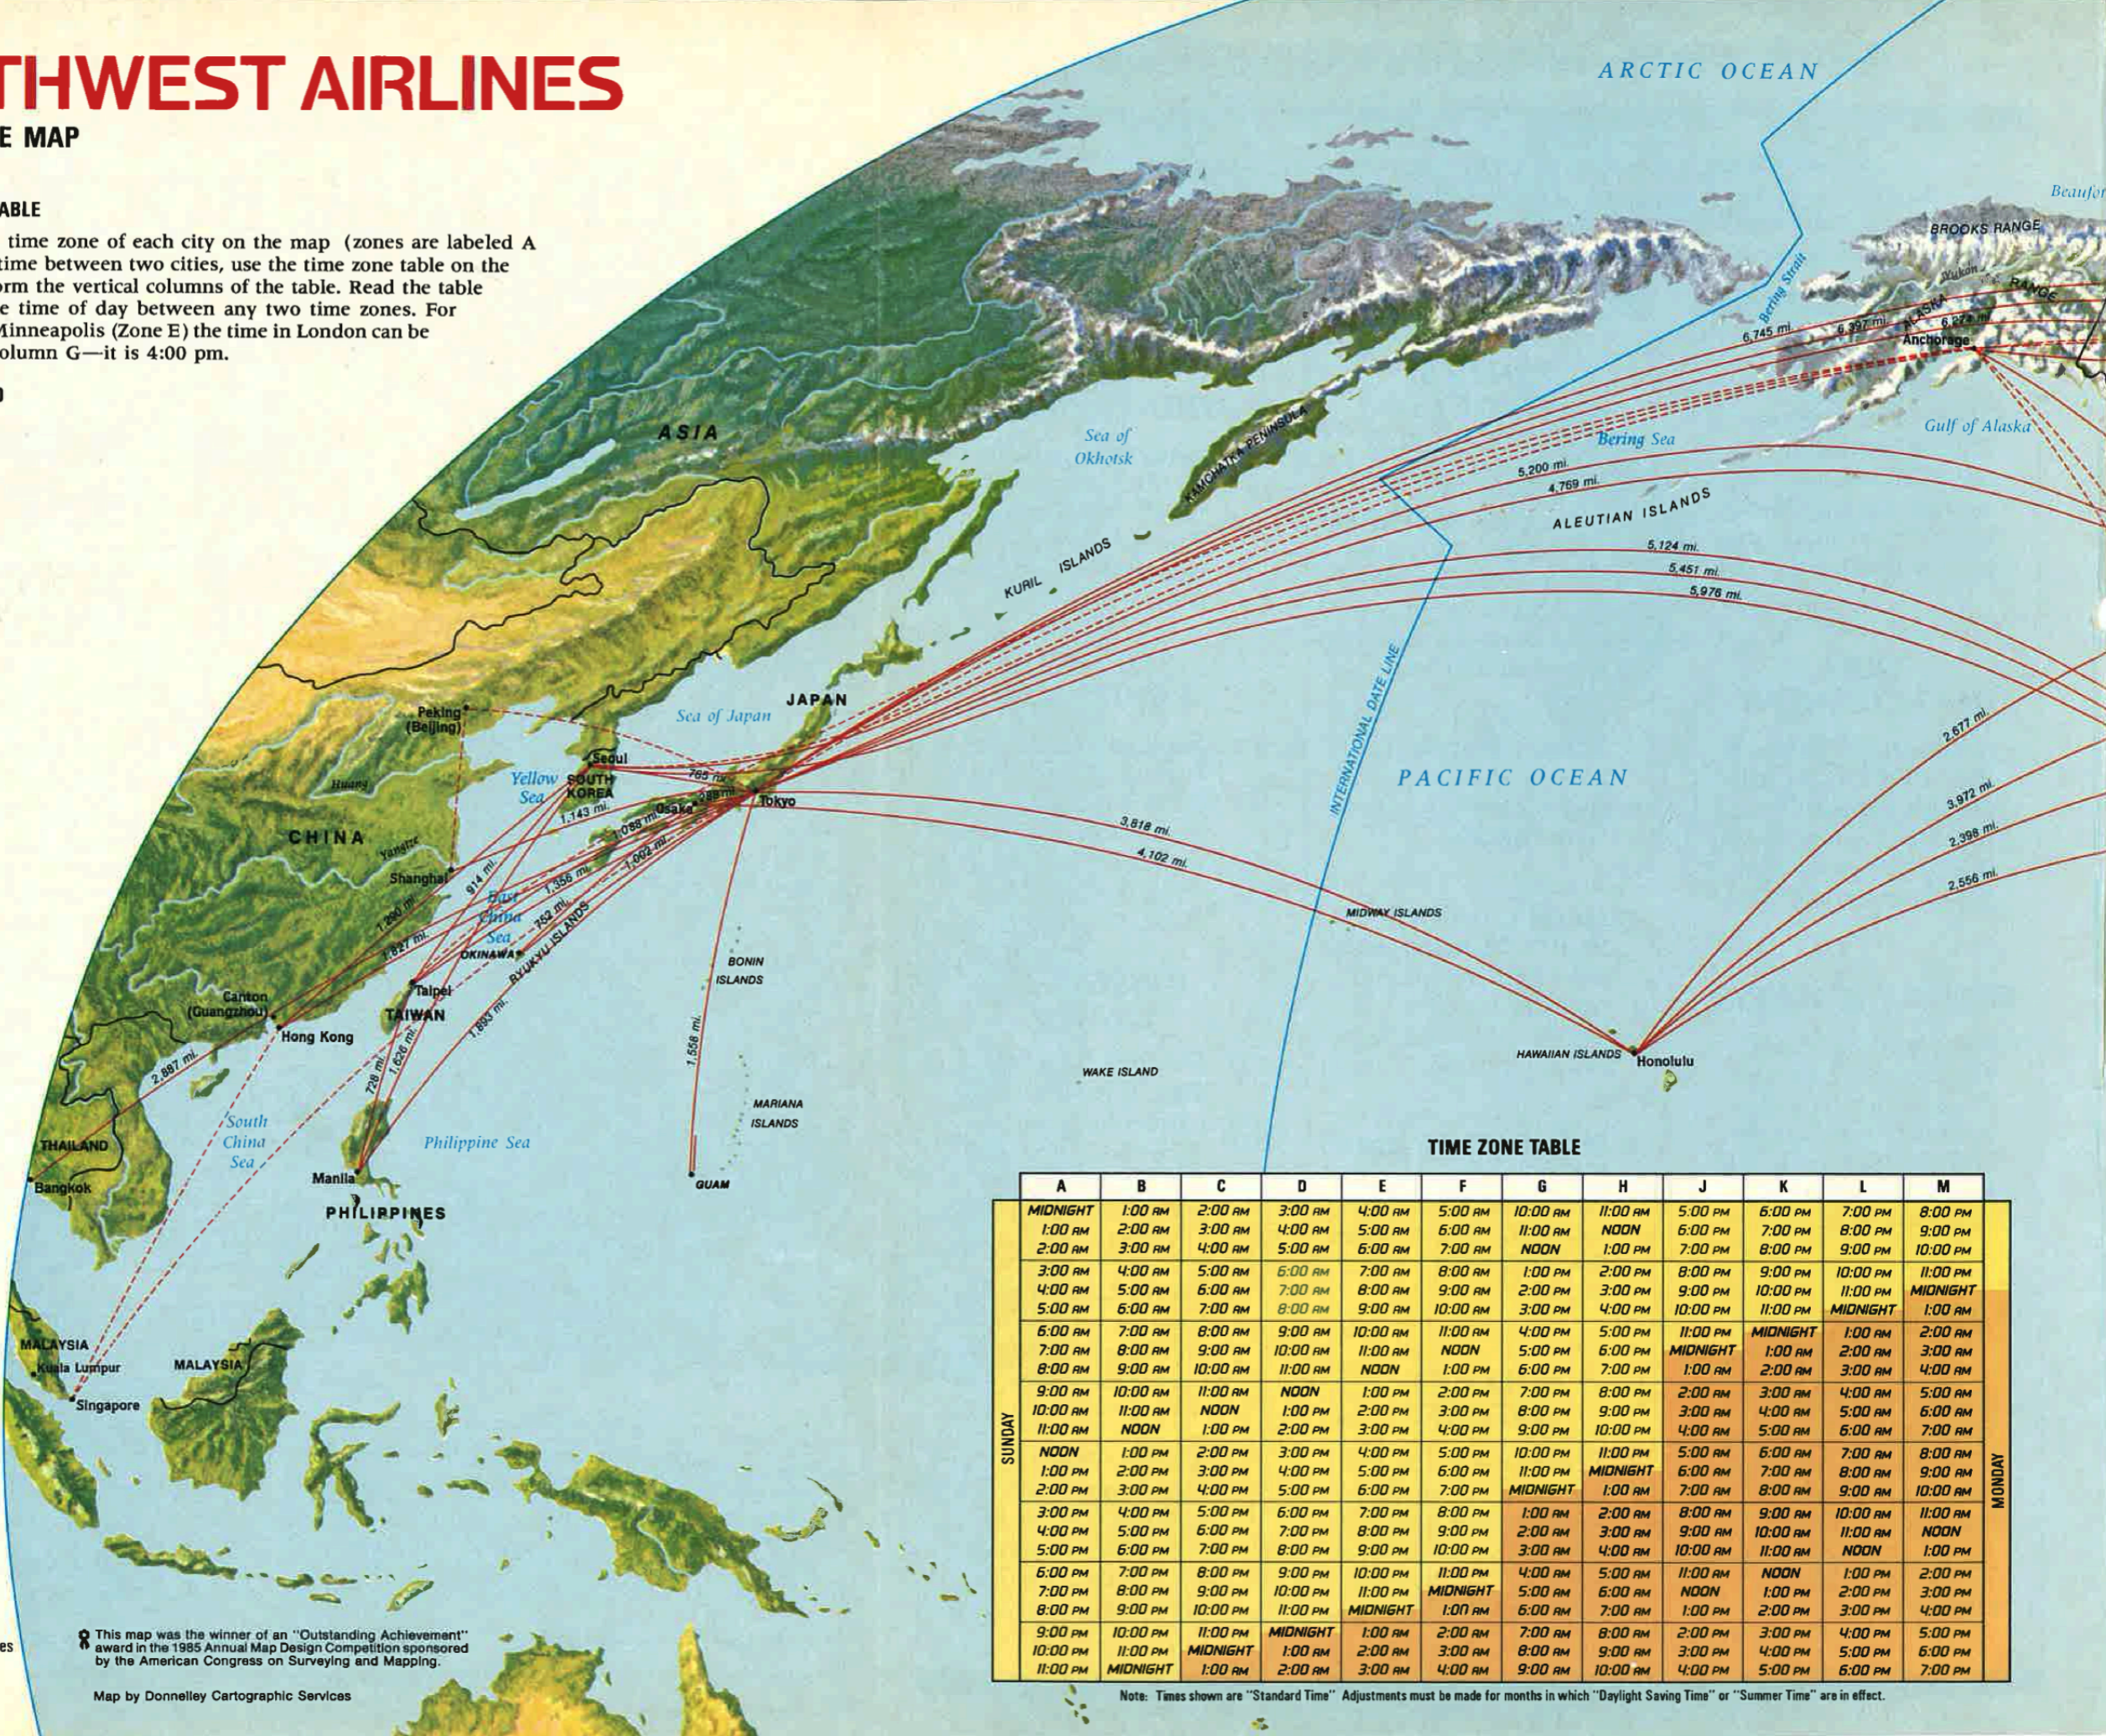

NORTHWEST AIRLINES

INTERNATIONAL ROUTE MAP

HOW TO USE THE TIME ZONE TABLE

The list below identifies the time zone of each city on the map (zones are labeled A through K). To compare the time between two cities, use the time zone table on the next page. The time zones form the vertical columns of the table. Read the table horizontally to determine the time of day between any two time zones. For example, if it is 10:00 am in Minneapolis (Zone E) the time in London can be found by moving across to column G—it is 4:00 pm.

TIME ZONES OF CITIES SERVED BY NORTHWEST AIRLINES

City	Time Zone
Anchorage	B
Bangkok	J
Boston	F
Cancun	E
Canton	K
Chicago	E
Cleveland	F
Copenhagen	H
Detroit	F
Dublin	G
Edmonton	D
Frankfurt	H
Glasgow	G
Grand Cayman	F
Guam	M
Hong Kong	K
Honolulu	A
London	G
Los Angeles	C
Manila	K
Memphis	E
Miami	F
Minneapolis	E
Montego Bay	F
Montreal	F
New York	F
Oakland	C
Okinawa	L
Osaka	L
Oslo	H
Peking	K
Puerto Vallarta	E
St. Paul	E
San Francisco	C
Seattle	C
Seoul	L
Shanghai	K
Shannon	G
Singapore	K
Stockholm	H
Tacoma	C
Taipei	K
Tokyo	L
Toronto	F
Washington, D.C.	F
Winnipeg	E

MAP LEGEND

— Passenger and cargo route

- - - Cargo route only

1,500 mi. Length of route in ground miles

This map was the winner of an "Outstanding Achievement" award in the 1985 Annual Map Design Competition sponsored by the American Congress on Surveying and Mapping.

Map by Donnelley Cartographic Services

Distances are indicated in statute miles. One statute mile = 1.61 kilometers.

TIME ZONE TABLE

	A	B	C	D	E	F	G	H	J	K	L	M
SUNDAY	MIDNIGHT	1:00 AM	2:00 AM	3:00 AM	4:00 AM	5:00 AM	10:00 AM	11:00 AM	5:00 PM	6:00 PM	7:00 PM	8:00 PM
	1:00 AM	2:00 AM	3:00 AM	4:00 AM	5:00 AM	6:00 AM	11:00 AM	NOON	6:00 PM	7:00 PM	8:00 PM	9:00 PM
	2:00 AM	3:00 AM	4:00 AM	5:00 AM	6:00 AM	7:00 AM	NOON	1:00 PM	7:00 PM	8:00 PM	9:00 PM	10:00 PM
	3:00 AM	4:00 AM	5:00 AM	6:00 AM	7:00 AM	8:00 AM	1:00 PM	2:00 PM	8:00 PM	9:00 PM	10:00 PM	11:00 PM
	4:00 AM	5:00 AM	6:00 AM	7:00 AM	8:00 AM	9:00 AM	2:00 PM	3:00 PM	9:00 PM	10:00 PM	11:00 PM	MIDNIGHT
	5:00 AM	6:00 AM	7:00 AM	8:00 AM	9:00 AM	10:00 AM	3:00 PM	4:00 PM	10:00 PM	11:00 PM	MIDNIGHT	1:00 AM
	6:00 AM	7:00 AM	8:00 AM	9:00 AM	10:00 AM	11:00 AM	4:00 PM	5:00 PM	11:00 PM	MIDNIGHT	1:00 AM	2:00 AM
	7:00 AM	8:00 AM	9:00 AM	10:00 AM	11:00 AM	NOON	5:00 PM	6:00 PM	MIDNIGHT	1:00 AM	2:00 AM	3:00 AM
	8:00 AM	9:00 AM	10:00 AM	11:00 AM	NOON	1:00 PM	6:00 PM	7:00 PM	1:00 AM	2:00 AM	3:00 AM	4:00 AM
	9:00 AM	10:00 AM	11:00 AM	NOON	1:00 PM	2:00 PM	7:00 PM	8:00 PM	2:00 AM	3:00 AM	4:00 AM	5:00 AM
	10:00 AM	11:00 AM	NOON	1:00 PM	2:00 PM	3:00 PM	8:00 PM	9:00 PM	3:00 AM	4:00 AM	5:00 AM	6:00 AM
	11:00 AM	NOON	1:00 PM	2:00 PM	3:00 PM	4:00 PM	9:00 PM	10:00 PM	4:00 AM	5:00 AM	6:00 AM	7:00 AM
MONDAY	NOON	1:00 PM	2:00 PM	3:00 PM	4:00 PM	5:00 PM	10:00 PM	11:00 PM	5:00 AM	6:00 AM	7:00 AM	8:00 AM
	1:00 PM	2:00 PM	3:00 PM	4:00 PM	5:00 PM	6:00 PM	11:00 PM	MIDNIGHT	6:00 AM	7:00 AM	8:00 AM	9:00 AM
	2:00 PM	3:00 PM	4:00 PM	5:00 PM	6:00 PM	7:00 PM	MIDNIGHT	1:00 AM	7:00 AM	8:00 AM	9:00 AM	10:00 AM
	3:00 PM	4:00 PM	5:00 PM	6:00 PM	7:00 PM	8:00 PM	1:00 AM	2:00 AM	8:00 AM	9:00 AM	10:00 AM	11:00 AM
	4:00 PM	5:00 PM	6:00 PM	7:00 PM	8:00 PM	9:00 PM	2:00 AM	3:00 AM	9:00 AM	10:00 AM	11:00 AM	NOON
	5:00 PM	6:00 PM	7:00 PM	8:00 PM	9:00 PM	10:00 PM	3:00 AM	4:00 AM	10:00 AM	11:00 AM	NOON	1:00 PM
	6:00 PM	7:00 PM	8:00 PM	9:00 PM	10:00 PM	11:00 PM	4:00 AM	5:00 AM	11:00 AM	NOON	1:00 PM	2:00 PM
	7:00 PM	8:00 PM	9:00 PM	10:00 PM	11:00 PM	MIDNIGHT	5:00 AM	6:00 AM	NOON	1:00 PM	2:00 PM	3:00 PM
	8:00 PM	9:00 PM	10:00 PM	11:00 PM	MIDNIGHT	1:00 AM	6:00 AM	7:00 AM	1:00 PM	2:00 PM	3:00 PM	4:00 PM
	9:00 PM	10:00 PM	11:00 PM	MIDNIGHT	1:00 AM	2:00 AM	7:00 AM	8:00 AM	2:00 PM	3:00 PM	4:00 PM	5:00 PM
	10:00 PM	11:00 PM	MIDNIGHT	1:00 AM	2:00 AM	3:00 AM	8:00 AM	9:00 AM	3:00 PM	4:00 PM	5:00 PM	6:00 PM
	11:00 PM	MIDNIGHT	1:00 AM	2:00 AM	3:00 AM	4:00 AM	9:00 AM	10:00 AM	4:00 PM	5:00 PM	6:00 PM	7:00 PM

Note: Times shown are "Standard Time" Adjustments must be made for months in which "Daylight Saving Time" or "Summer Time" are in effect.