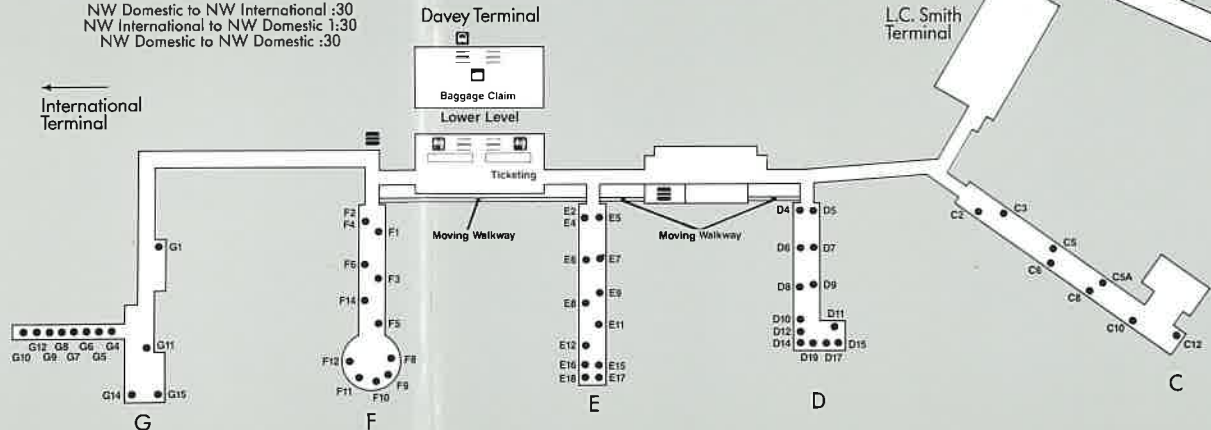

NORTHWEST HUB DIAGRAMS

Ticketing

Ground Transportation

Baggage Claim

WORLDCLUB Lounge

Shuttle Bus/
Charter Terminal

Minneapolis/St. Paul International Airport

MINIMUM CONNECTING TIMES
NW Domestic to NW International :40
NW International to NW Domestic 1:30
NW Domestic to NW Domestic :30

Milwaukee Airport

MINIMUM CONNECTING TIMES
NW Domestic to NW Domestic :20

Detroit Metropolitan Airport

MINIMUM CONNECTING TIMES
NW Domestic to NW International :30
NW International to NW Domestic 1:30
NW Domestic to NW Domestic :30

Memphis International Airport

MINIMUM CONNECTING TIMES
NW Domestic to NW International :30
NW International to NW Domestic 1:15
NW Domestic to NW Domestic :30