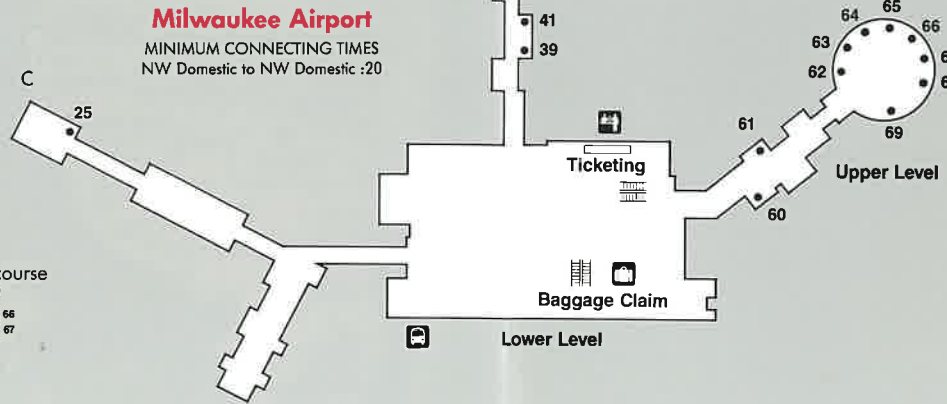

# NORTHWEST HUB DIAGRAMS

Ticketing

Ground Transportation

Baggage Claim

WORLDCLUB Lounge

Shuttle Bus/  
Charter Terminal

## Minneapolis/St. Paul International Airport

MINIMUM CONNECTING TIMES  
 NW Domestic to NW International :40  
 NW International to NW Domestic 1:30  
 NW Domestic to NW Domestic :30