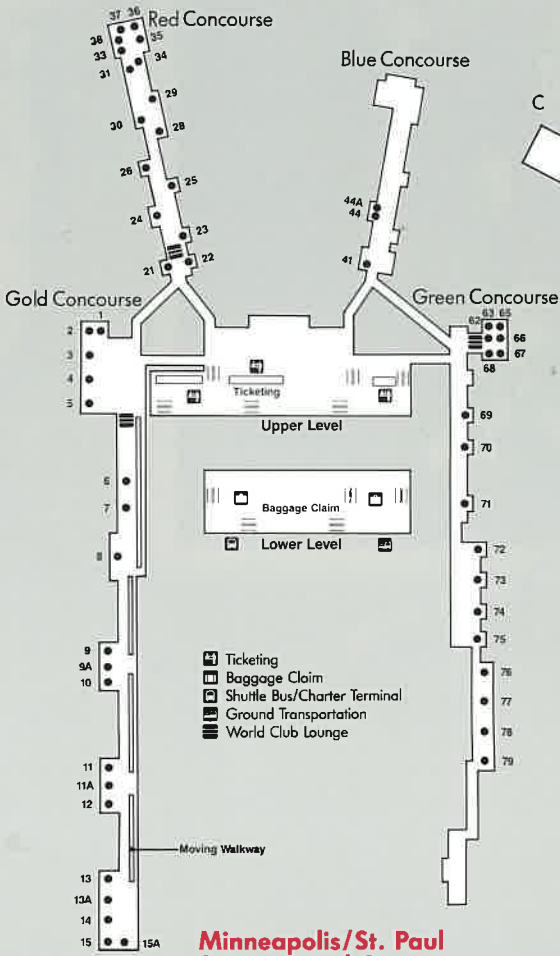

# NORTHWEST HUB DIAGRAMS

Ticketing

Ground Transportation

Baggage Claim

WORLDCLUB Lounge

Shuttle Bus/  
Charter Terminal