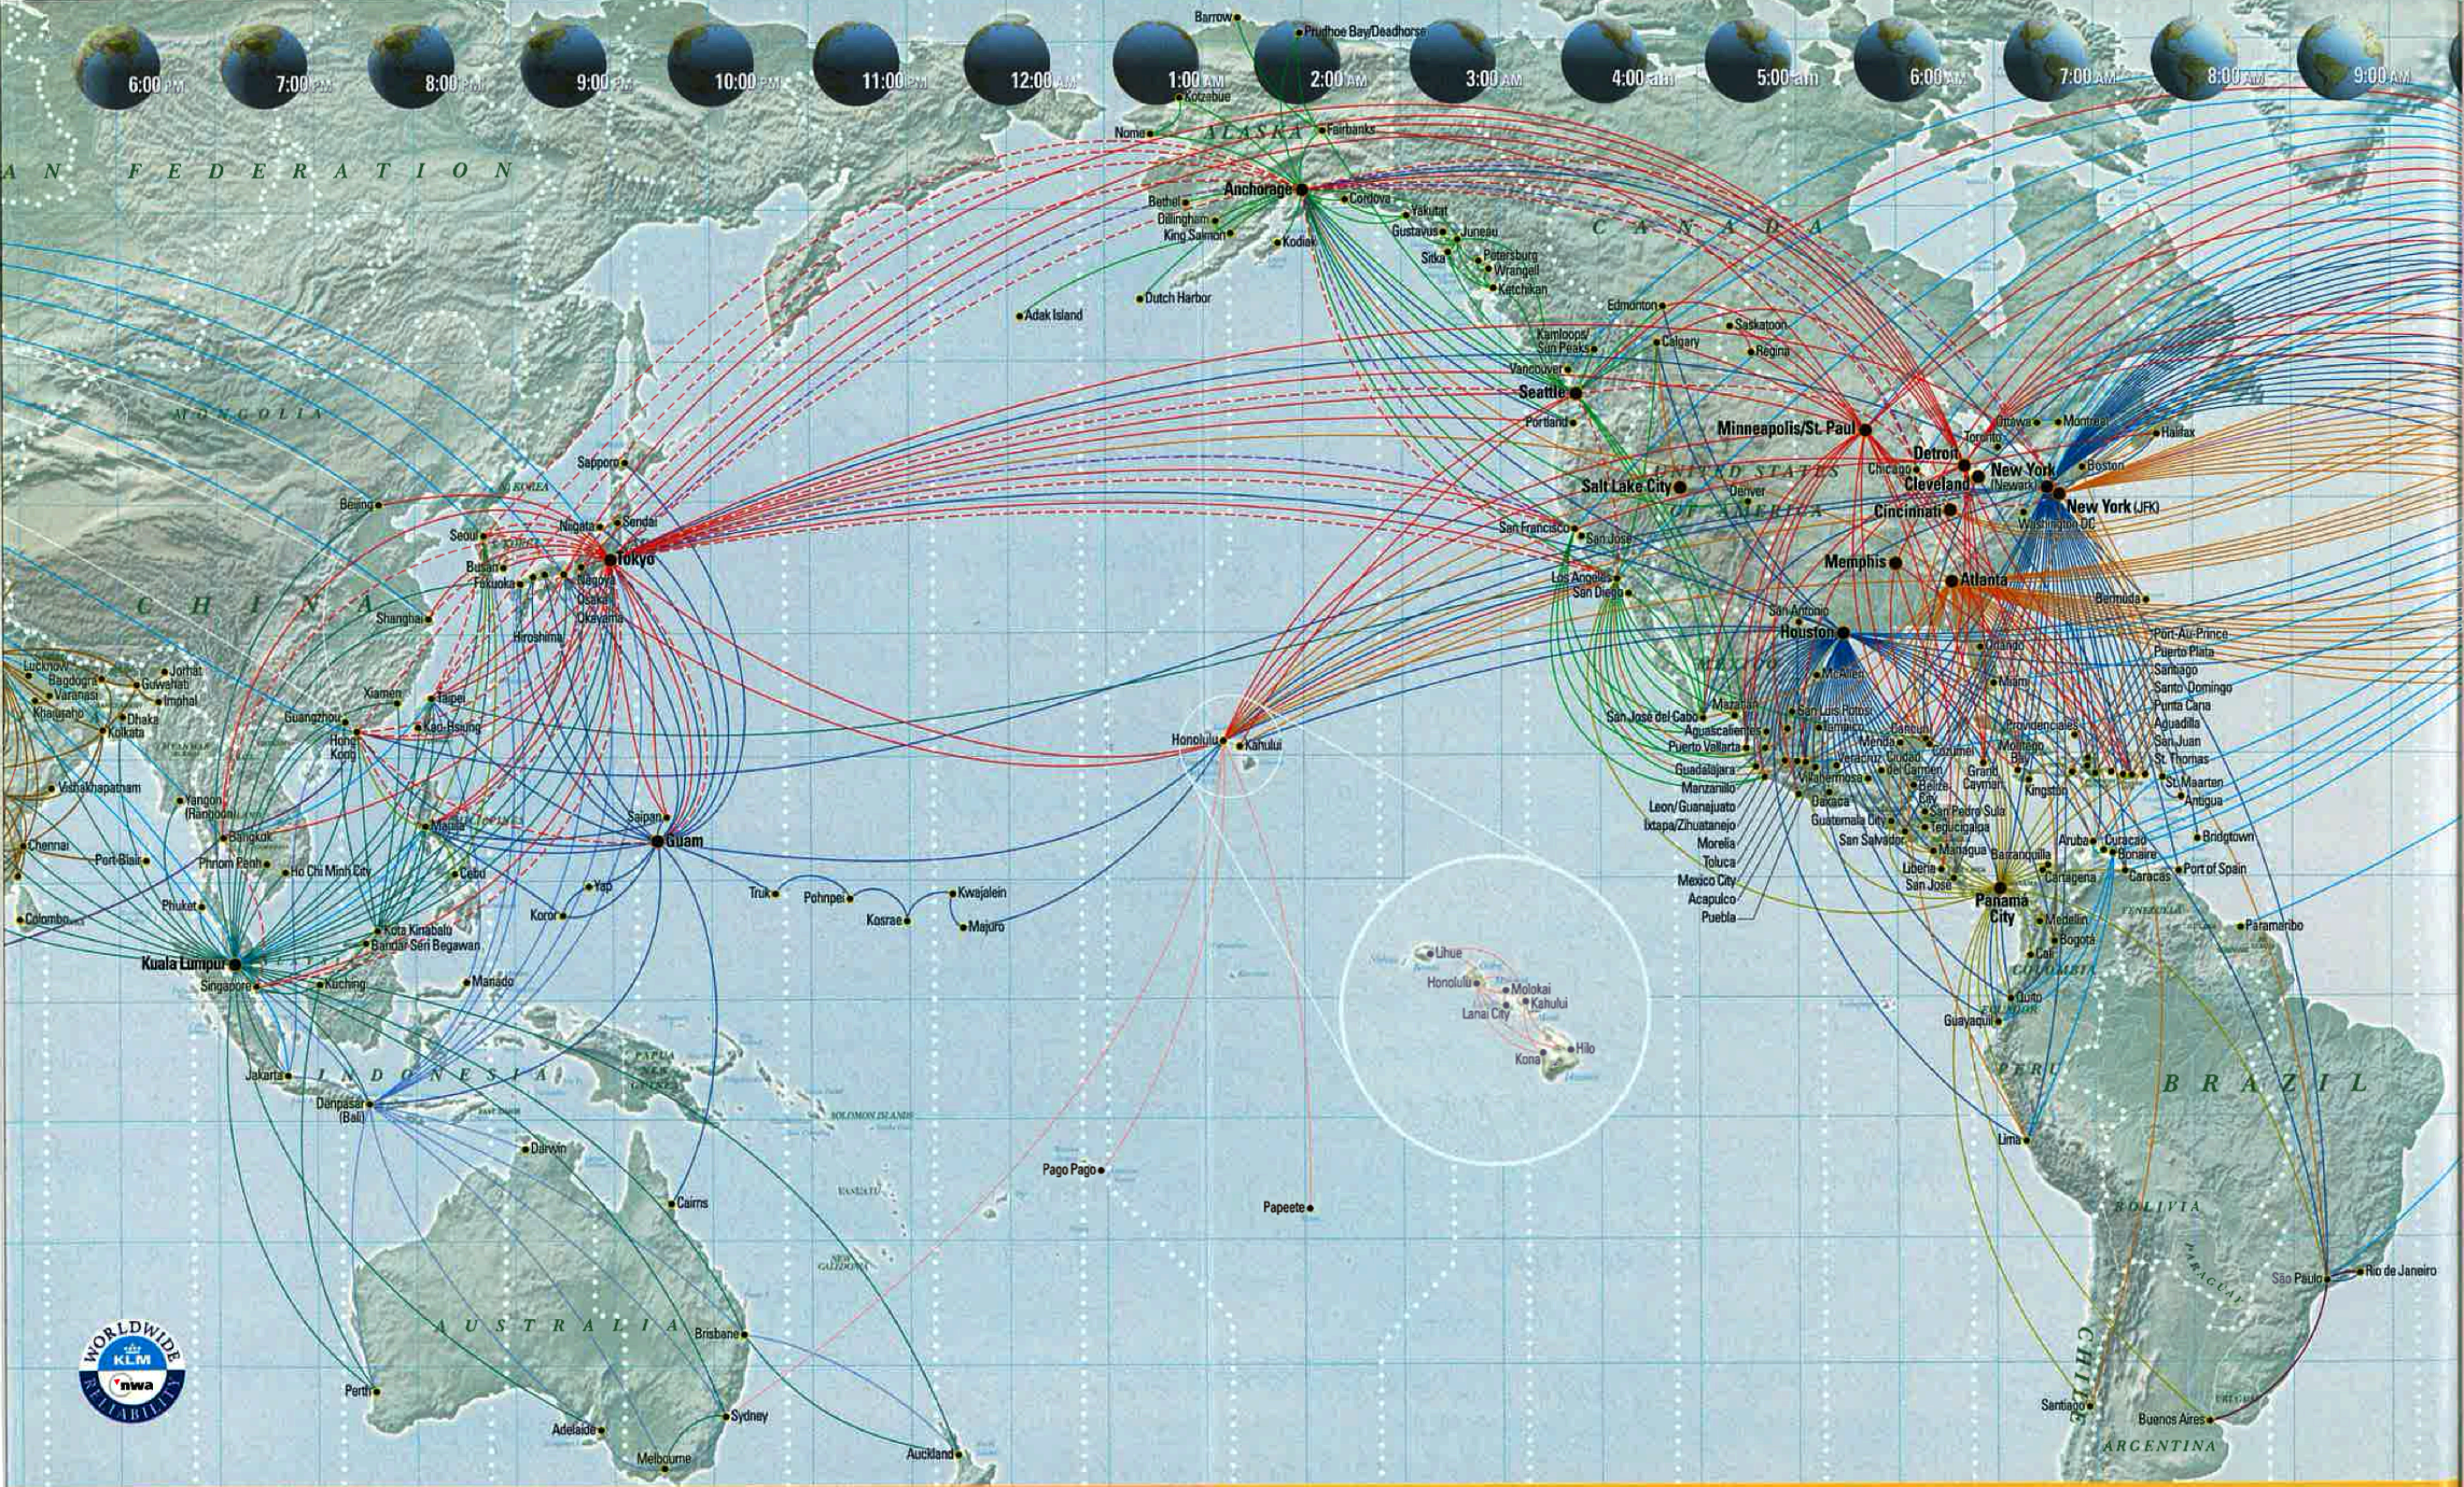

North American Route Systems

- Northwest Airlines/ Northwest Airlink ▶
- Continental Airlines/ Continental Express ▶
- Alaska Airlines/ Horizon Air ▶
- Delta Air Lines/ Delta Connection ▶
- American Eagle ▶
- Big Sky Airlines ▶
- America West Airlines ▶
- Gulfstream International Airlines ▶

- ▶
- ▶
- ▶

European and Asia Pacific Route Systems

- Northwest Airlines/
Northwest Airlink
- KLM/KLM cityhopper/
KLM exel
- Continental Airlines/
Continental Express
- Aer Lingus
- Air Alps
- Air Europa
- Cebu Pacific Airlines
- China Southern
- CSA Czech Airlines
- Cyprus Airways
- Garuda Indonesia
- Japan Air System
- Lithuanian Airlines
- Maersk Air
- Malaysia Airlines
- MALEV Hungarian Airlines
- Meridiana
- Pacific Island Aviation
- Ukraine International
- Dutch Railways
- SNCF Rail Service
- Thalys Rail Service

- ▶ KLM & NWA Codeshare
- ▶ KLM Codeshare
- ▶ NWA Codeshare
- ▶ Worldperks Partner
- ▶ Flying Dutchman Partner

10:00 AM 11:00 AM 12:00 PM 1:00 PM 2:00 PM 3:00 PM 4:00 PM 5:00 PM 6:00 PM 7:00 PM 8:00 PM 9:00 PM 10:00 PM 11:00 PM 12:00 AM 1:00 AM 2:00 AM

Global Route Systems

- Northwest Airlines/ Northwest Airlink
- KLM/ KLM cityhopper/ KLM exel
- Continental Airlines/ Continental Express
- Delta Air Lines/ Delta Connection
- Alaska Airlines/ Horizon Air
- Cebu Pacific Airlines
- China Southern
- Comair (South Africa)
- Copa Airlines
- CSA Czech Airlines
- Garuda Indonesia
- Hawaiian Airlines
- Jet Airways
- Kenya Airways
- Malaysia Airlines
- Malev Hungarian Airlines
- TAM
- Japan Airlines Cargo
- Northwest Airlines Cargo