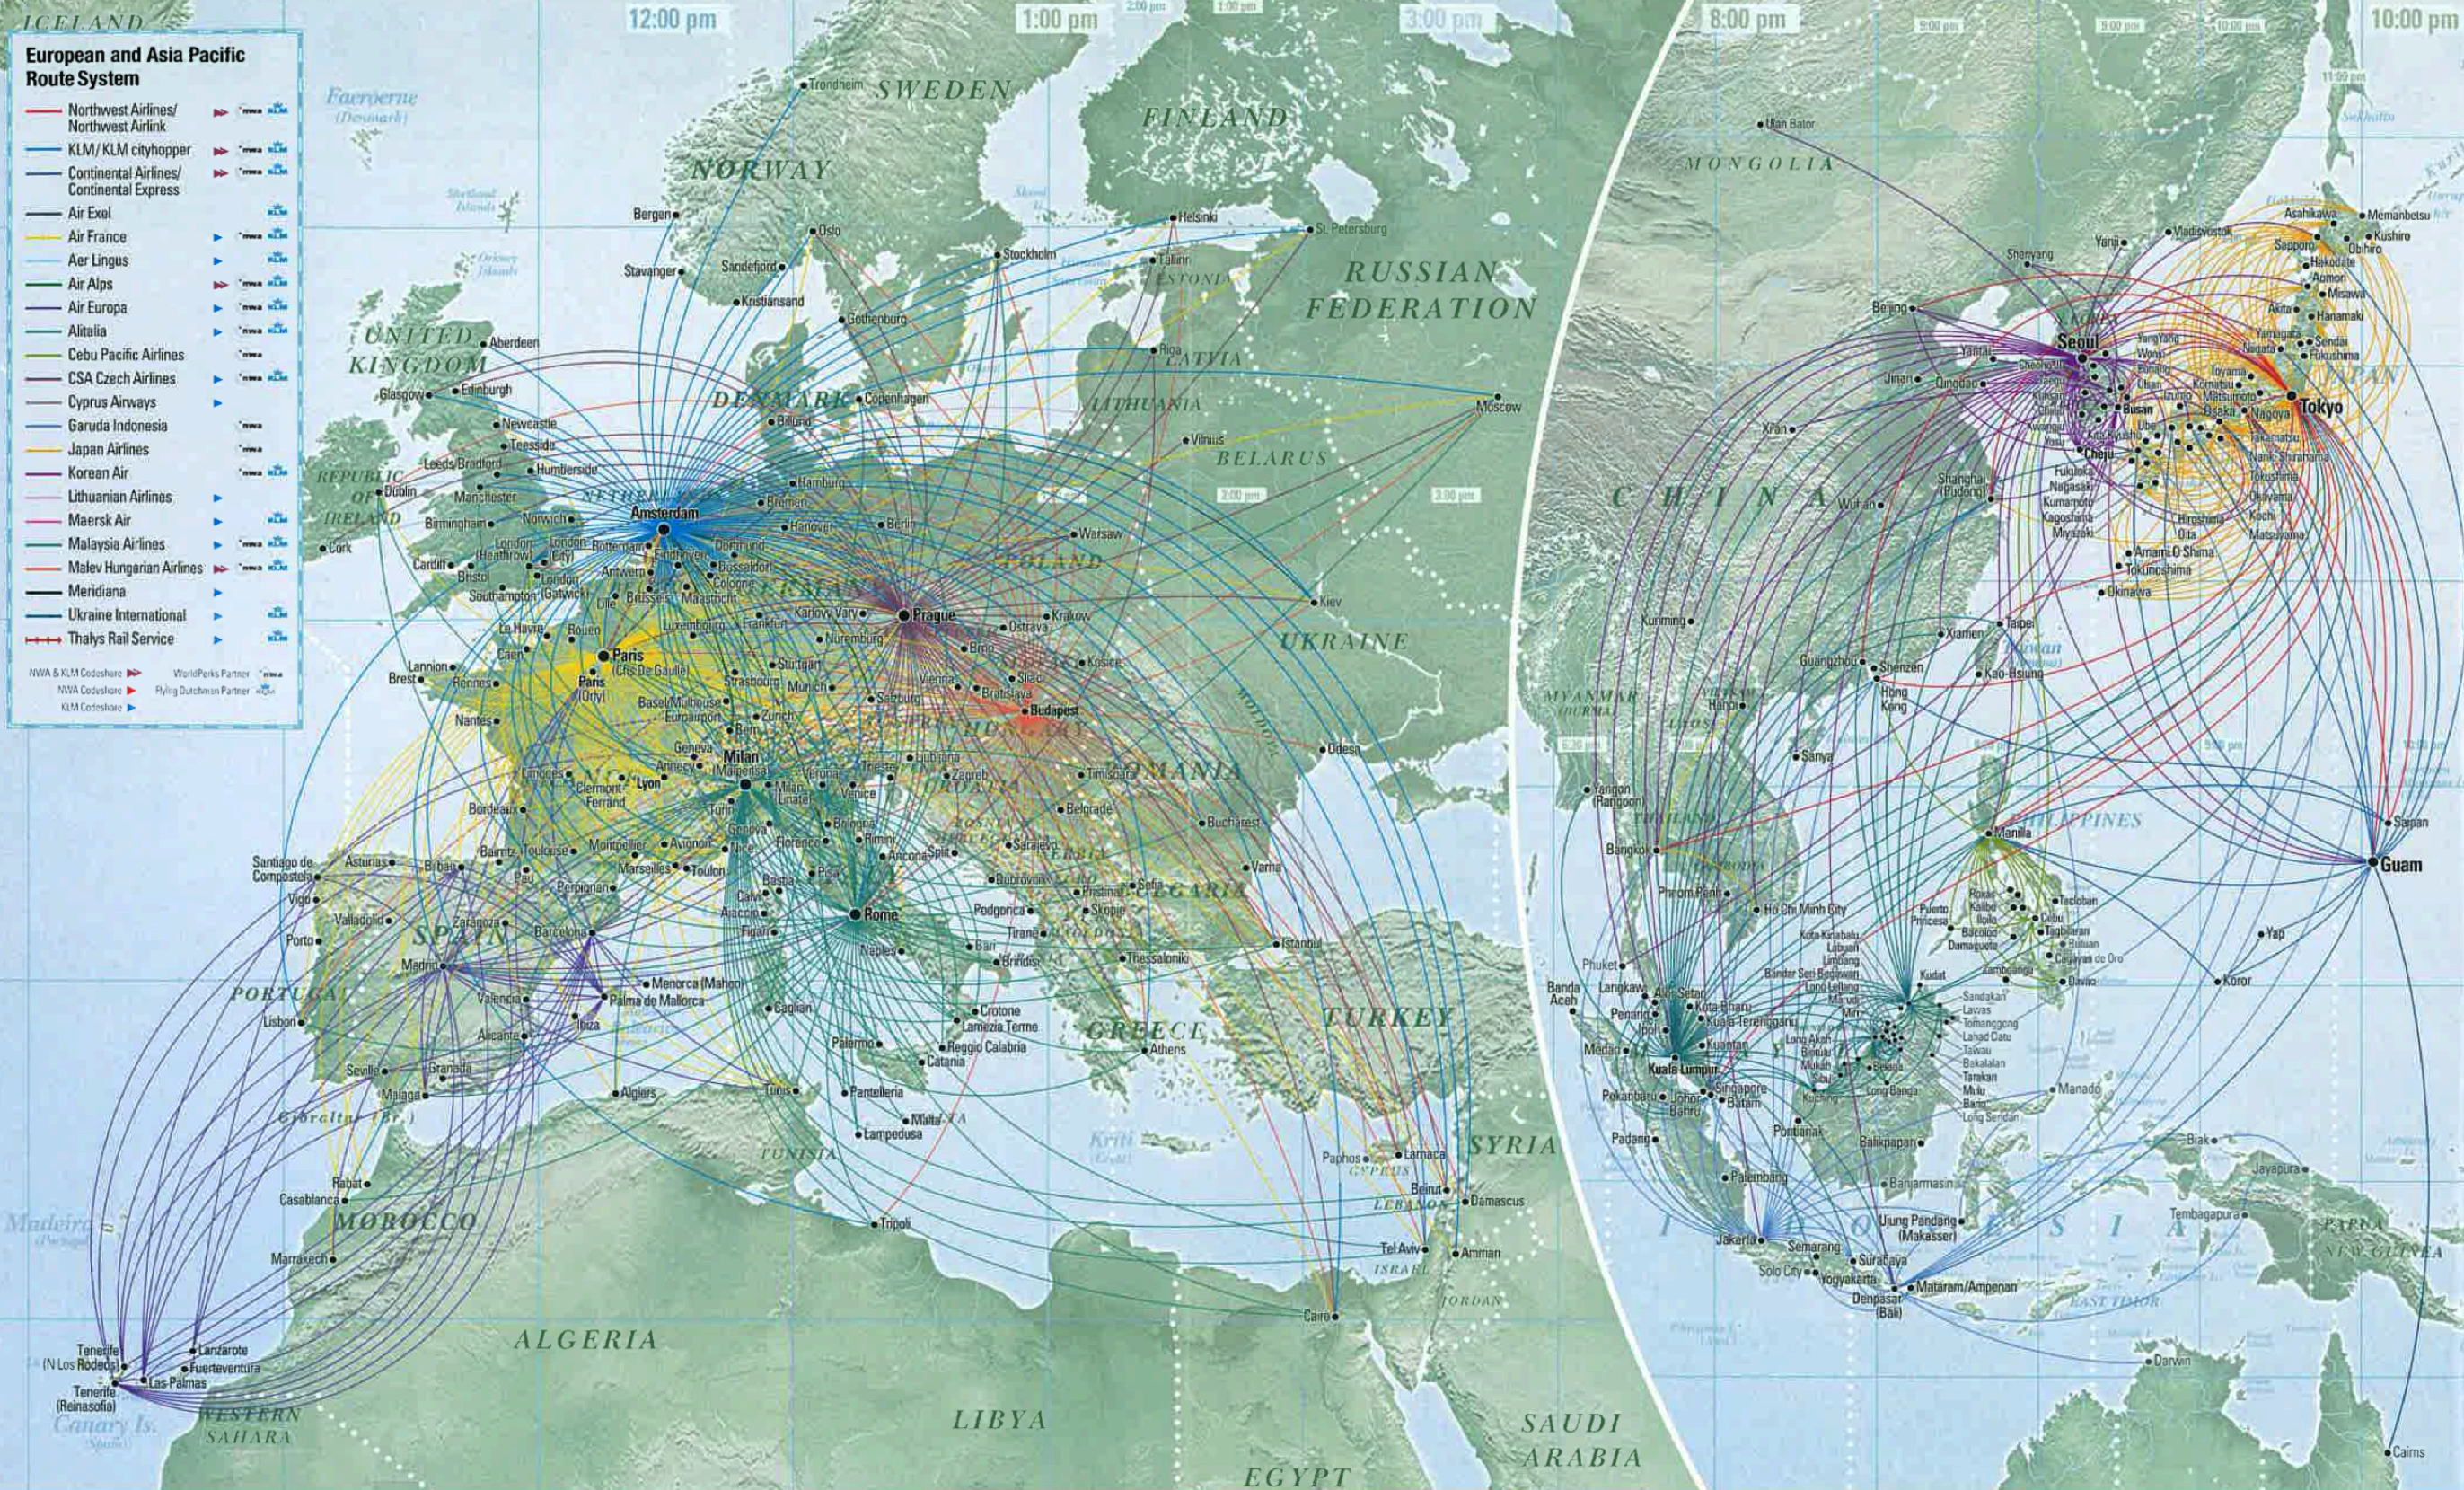

North American Route System

Northwest Airlines/ Northwest Airlink	
Continental Airlines/ Continental Express	
Alaska Airlines/ Horizon Air	
Delta Air Lines/ Delta Connection	
Aeromexico	
America West Airlines	
American Eagle	
Big Sky Airlines	
Gulfstream International Airlines	
KLM & NWA Codeshare	
KLM Codeshare	
NWA Codeshare	
WorldPerk's Partner	
Flying Dutchman Partner	

European and Asia Pacific Route System

- Northwest Airlines/ Northwest Airlin
- KLM/KLM cityhopper
- Continental Airlines/ Continental Express
- Air Exel
- Air France
- Aer Lingus
- Air Alps
- Air Europa
- Alitalia
- Cebu Pacific Airlines
- CSA Czech Airlines
- Cyprus Airways
- Garuda Indonesia
- Japan Airlines
- Korean Air
- Lithuanian Airlines
- Maersk Air
- Malaysia Airlines
- Malev Hungarian Airlines
- Meridiana
- Ukraine International
- Thalys Rail Service

▶ NWA & KLM Codeshare ▶ WorldPerks Partner ▶ NWA
▶ NWA Codeshare ▶ Flying Dutchman Partner ▶ KLM
▶ KLM Codeshare

Global Route System

- Northwest Airlines/ Northwest Airlink
- KLM/ KLM cityhopper
- Continental Airlines/ Continental Express
- Delta Air Lines/ Delta Connection
- Alaska Airlines/ Horizon Air
- Air France
- Aeromexico
- Air Tahiti Nui
- Alitalia
- Cebu Pacific Airlines
- Comair (South Africa)
- Copa Airlines
- CSA Czech Airlines
- Garuda Indonesia
- Hawaiian Airlines
- Jet Airways
- Kenya Airways
- Korean Air
- Malaysia Airlines
- Malev Hungarian Airlines
- Japan Airlines Cargo
- NWA Cargo