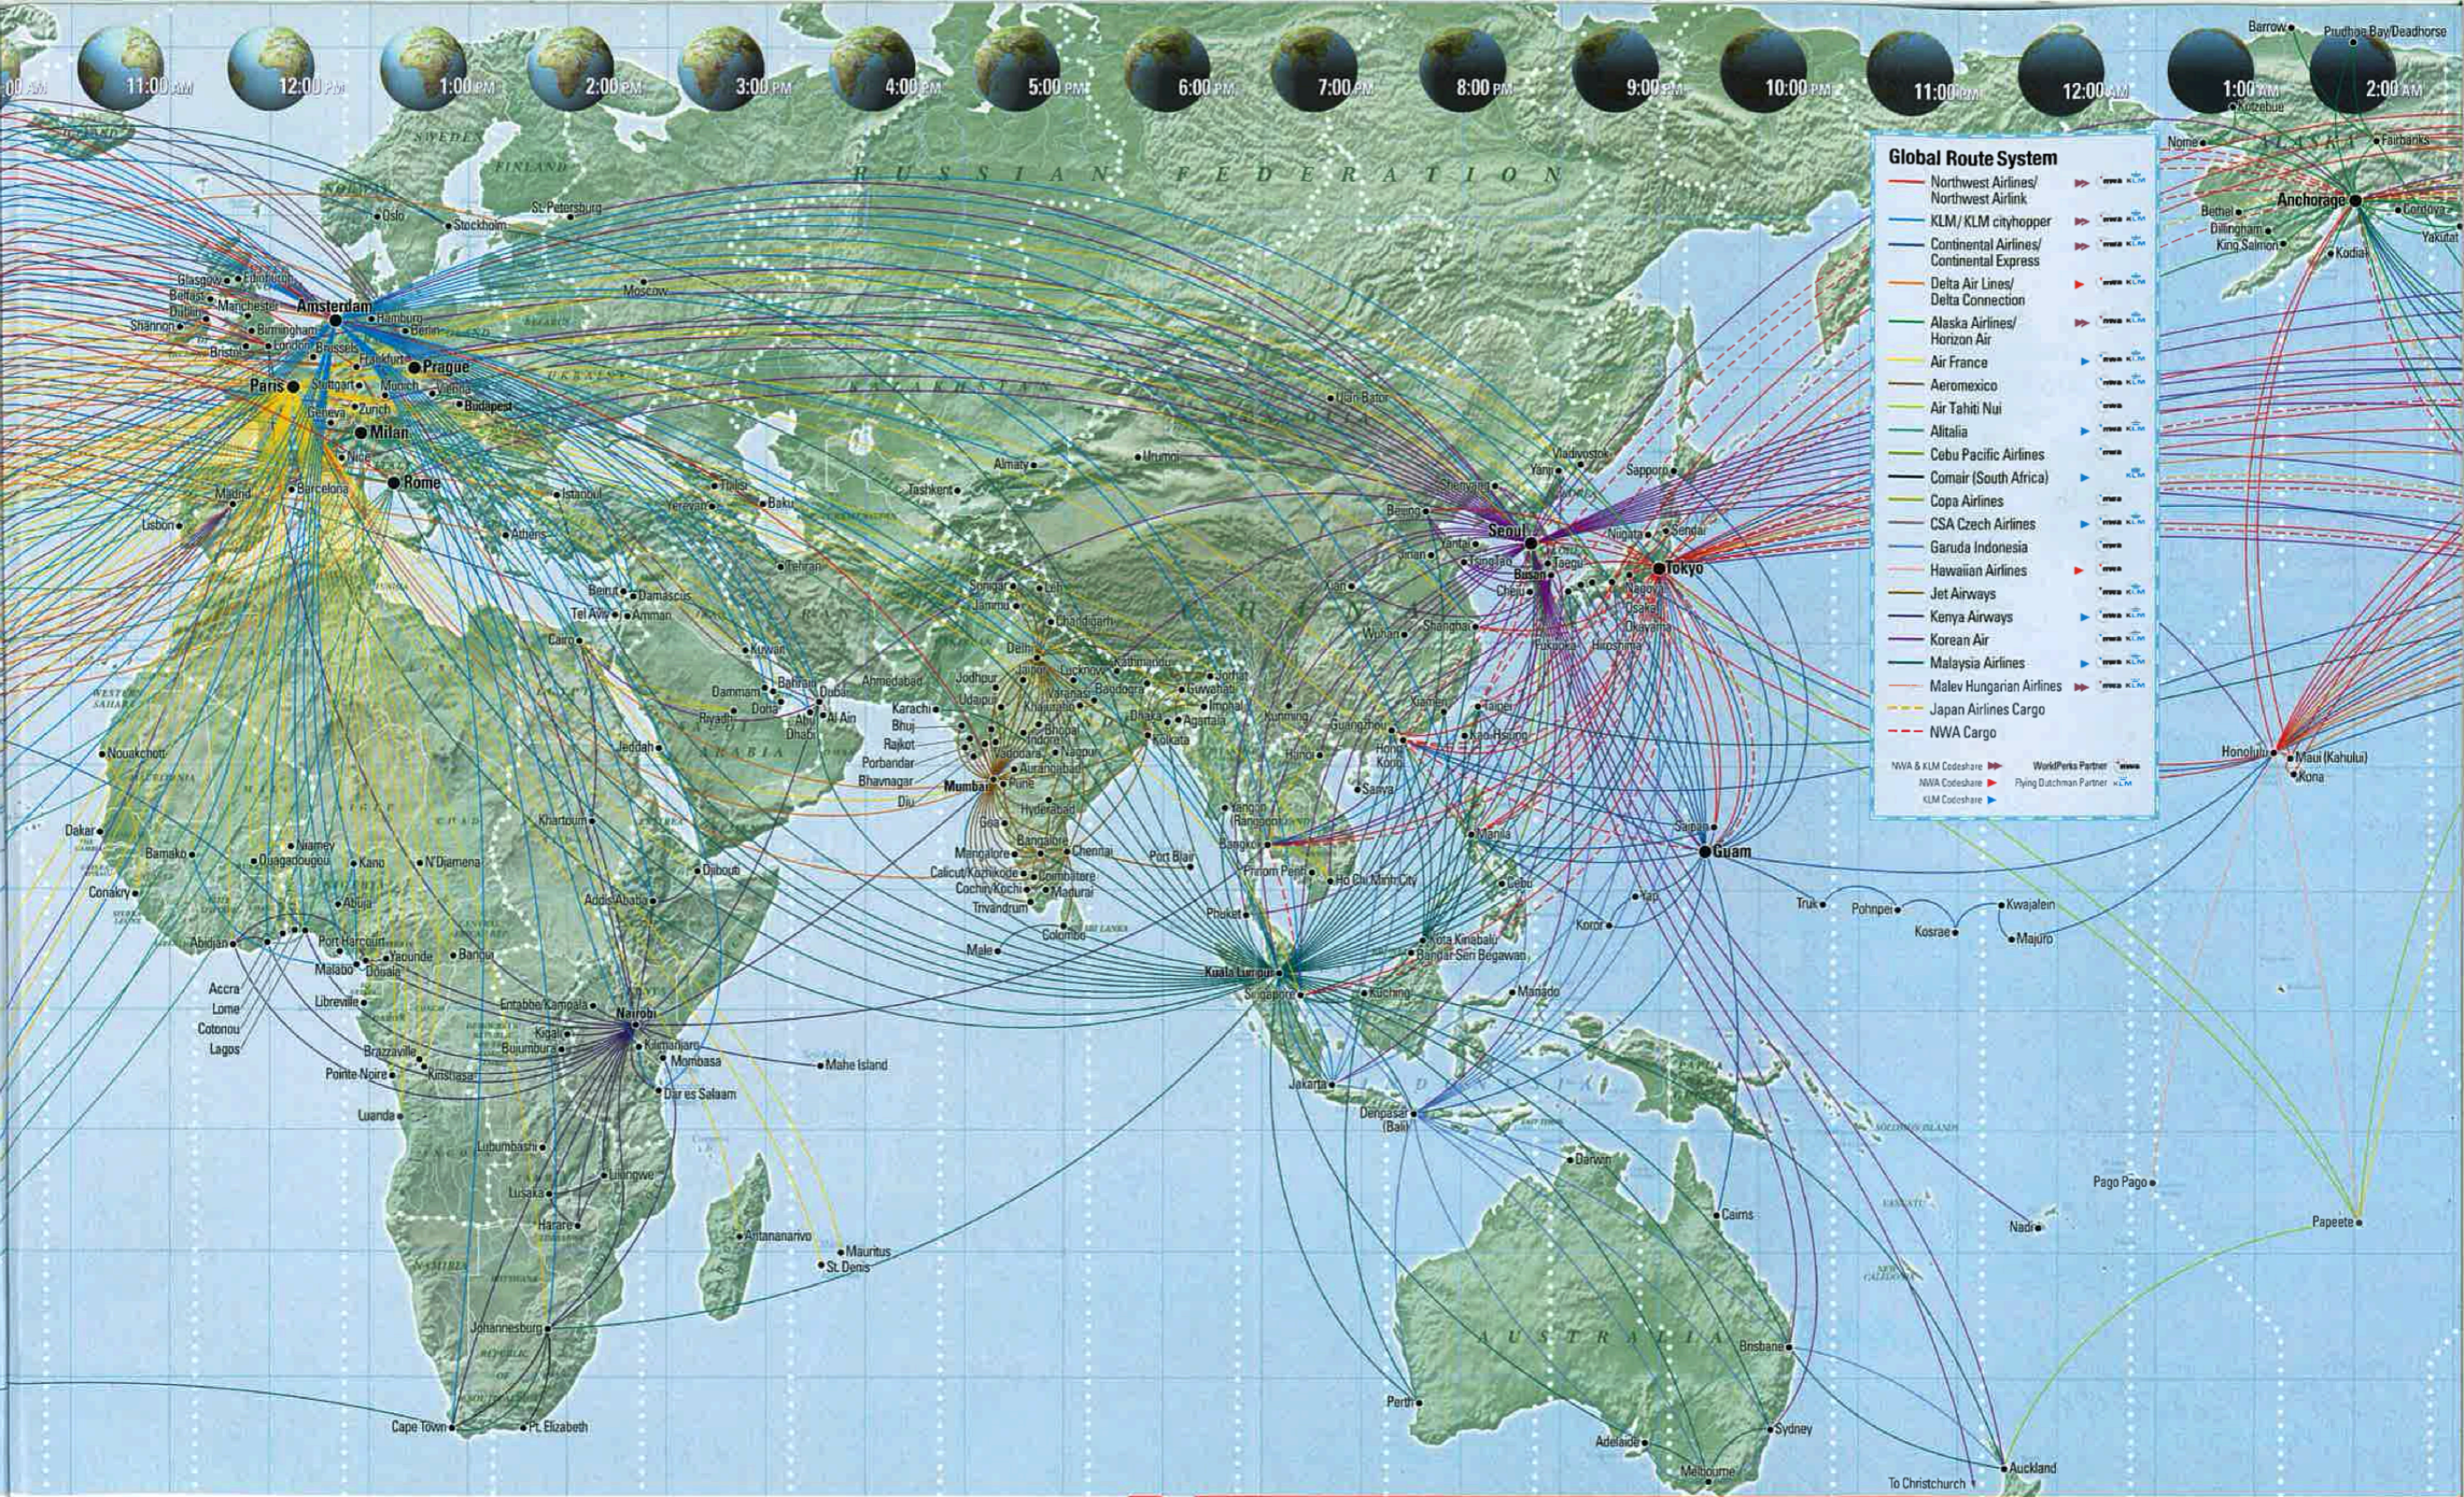

North American Route System

Northwest Airlines/ Northwest Airlink	
Continental Airlines/ Continental Express	
Alaska Airlines/ Horizon Air	
Delta Air Lines/ Delta Connection	
Aeromexico	
America West Airlines	
American Eagle	
Big Sky Airlines	
Gulfstream International Airlines	
KLM & NWA Codeshare	
KLM Codeshare	
NWA Codeshare	
WorldPerk's Partner	
Flying Dutchman Partner	

European and Asia Pacific Route System

- Northwest Airlines/ Northwest Airlin
- KLM/KLM cityhopper
- Continental Airlines/ Continental Express
- Air Exel
- Air France
- Aer Lingus
- Air Alps
- Air Europa
- Alitalia
- Cebu Pacific Airlines
- CSA Czech Airlines
- Cyprus Airways
- Garuda Indonesia
- Japan Airlines
- Korean Air
- Lithuanian Airlines
- Maersk Air
- Malaysia Airlines
- Malev Hungarian Airlines
- Meridiana
- Ukraine International
- Thalys Rail Service

▶ NWA & KLM Codeshare ▶ WorldPerks Partner ▶ NWA
▶ NWA Codeshare ▶ Flying Dutchman Partner ▶ KLM
▶ KLM Codeshare

Global Route System

- Northwest Airlines/ Northwest Airlink
- KLM/ KLM cityhopper
- Continental Airlines/ Continental Express
- Delta Air Lines/ Delta Connection
- Alaska Airlines/ Horizon Air
- Air France
- Aeromexico
- Air Tahiti Nui
- Alitalia
- Cebu Pacific Airlines
- Comair (South Africa)
- Copa Airlines
- CSA Czech Airlines
- Garuda Indonesia
- Hawaiian Airlines
- Jet Airways
- Kenya Airways
- Korean Air
- Malaysia Airlines
- Malev Hungarian Airlines
- Japan Airlines Cargo
- NWA Cargo

NWA & KLM Codeshare
NWA Codeshare
KLM Codeshare

Work/Perks Partner
Flying Dutchman Partner