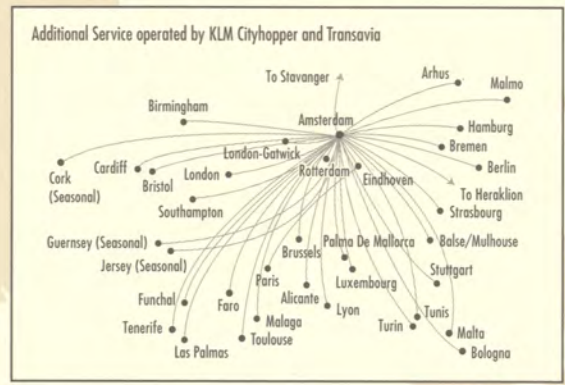

International Route System

- Northwest Airlines service (operated or codeshared)
- KLM Royal Dutch Airline Service (operated or codeshared)
- Operated by Asiana
- - - Northwest Cargo routes (some flights may be one direction)

International Date Line