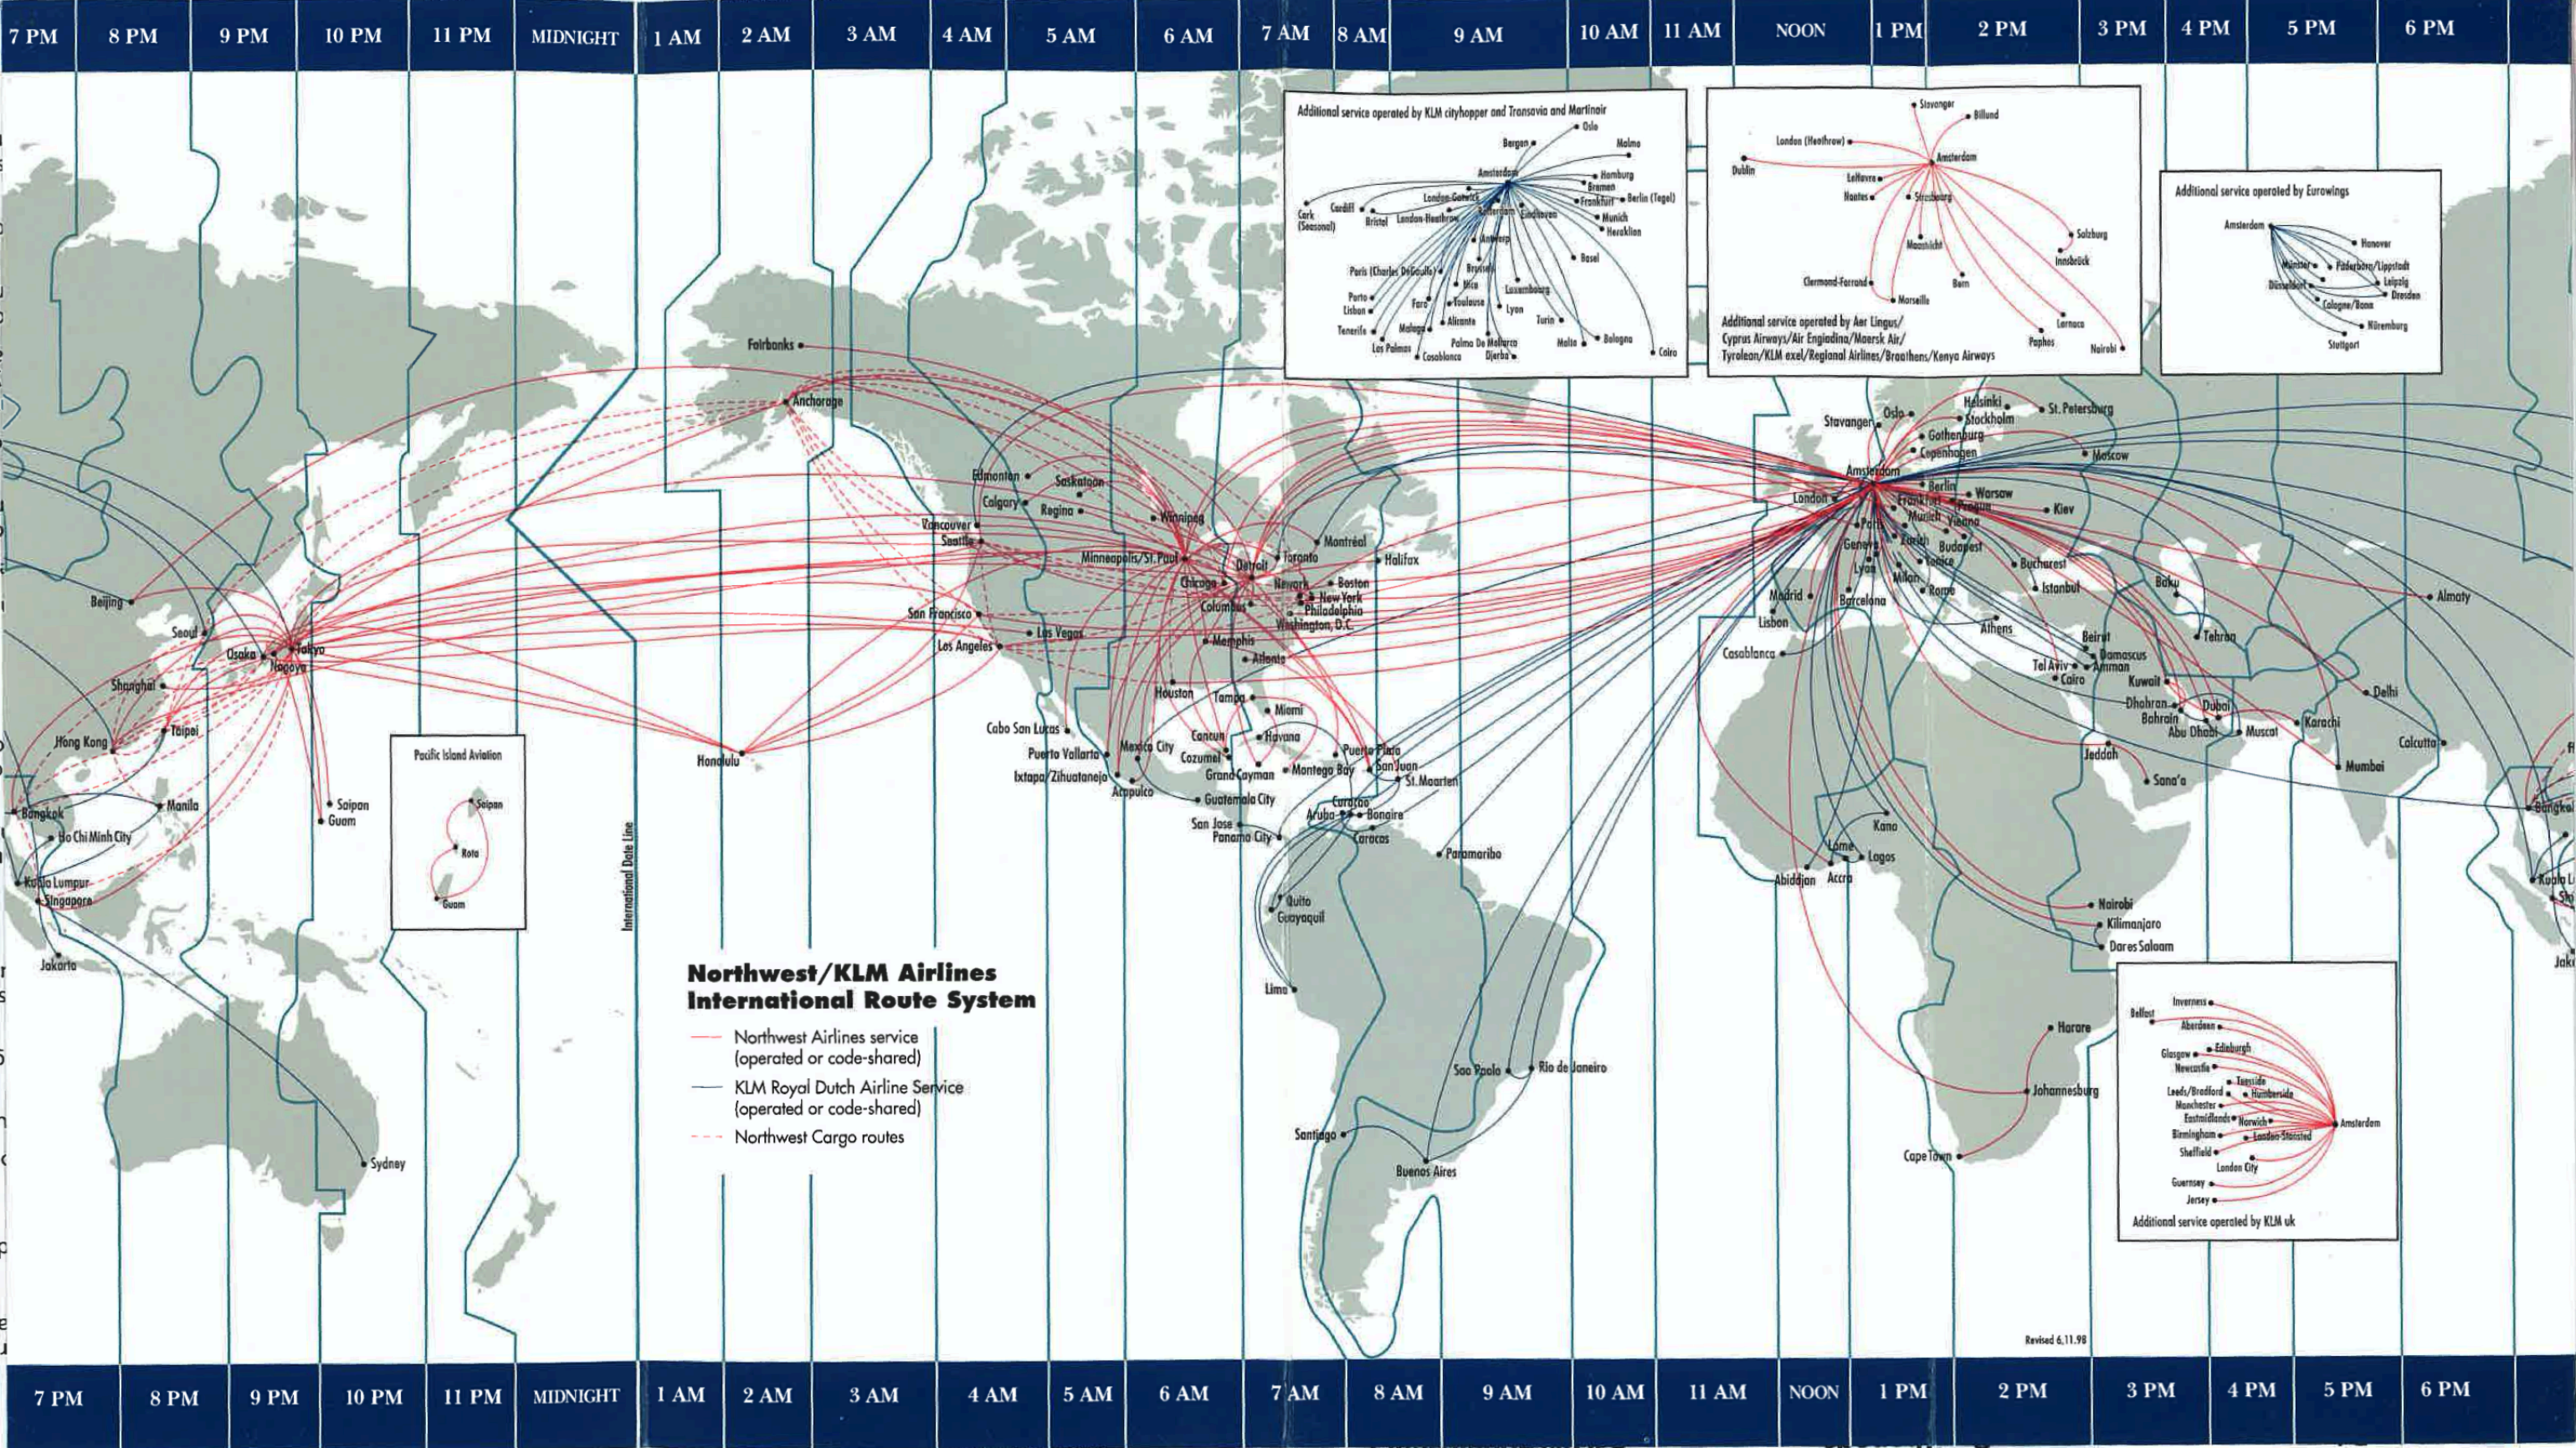

**NORTHWEST
AIRLINES**

Always
Keeping
The

World

Within

**Worldwide
Service
Routes**

Northwest/KLM Airlines International Route System

- Northwest Airlines service (operated or code-shared)
- KLM Royal Dutch Airline Service (operated or code-shared)
- - - Northwest Cargo routes

Additional service operated by KLM cityhopper and Transavia and Martinair

Amsterdam

- Bergen
- Malmö
- Hamburg
- Brno
- Frankfurt
- Berlin (Tegel)
- Munich
- Heraclion
- London-Gatwick
- London-Heathrow
- Paris (Charles De Gaulle)
- Paris (Orly)
- Brussels
- Geneva
- Zurich
- Basel
- Antwerp
- Brno
- Vienna
- Luxembourg
- Lyon
- Turin
- Malta
- Bologna
- Cairo
- Las Palmas
- Cosablanca
- Djerba
- Palma de Mallorca
- Faro
- Toulouse
- Alicante
- Malaga
- Tenerife
- Porto
- Lisbon
- Cardiff
- Bristol
- Cardiff (Seasonal)

Amsterdam

- Inverness
- Belfast
- Aberdeen
- Edinburgh
- Glasgow
- Newcastle
- Leeds/Bradford
- Manchester
- East Midlands
- Birmingham
- Sheffield
- London Stansted
- London City
- Guernsey
- Jersey
- Tyneside
- Humbly Grove
- Norwich
- London Luton

Revised 6.11.98

4 AM

5 AM

6 AM

7 AM

8 AM

**Northwest Airlines
North American Route System**

- Northwest Airlines service*
- Operated by Alaska Airlines and Horizon Air
- Operated by Hawaiian Airlines
- *Regional jet service to Regina and Aspen operated by Mesaba Aviation