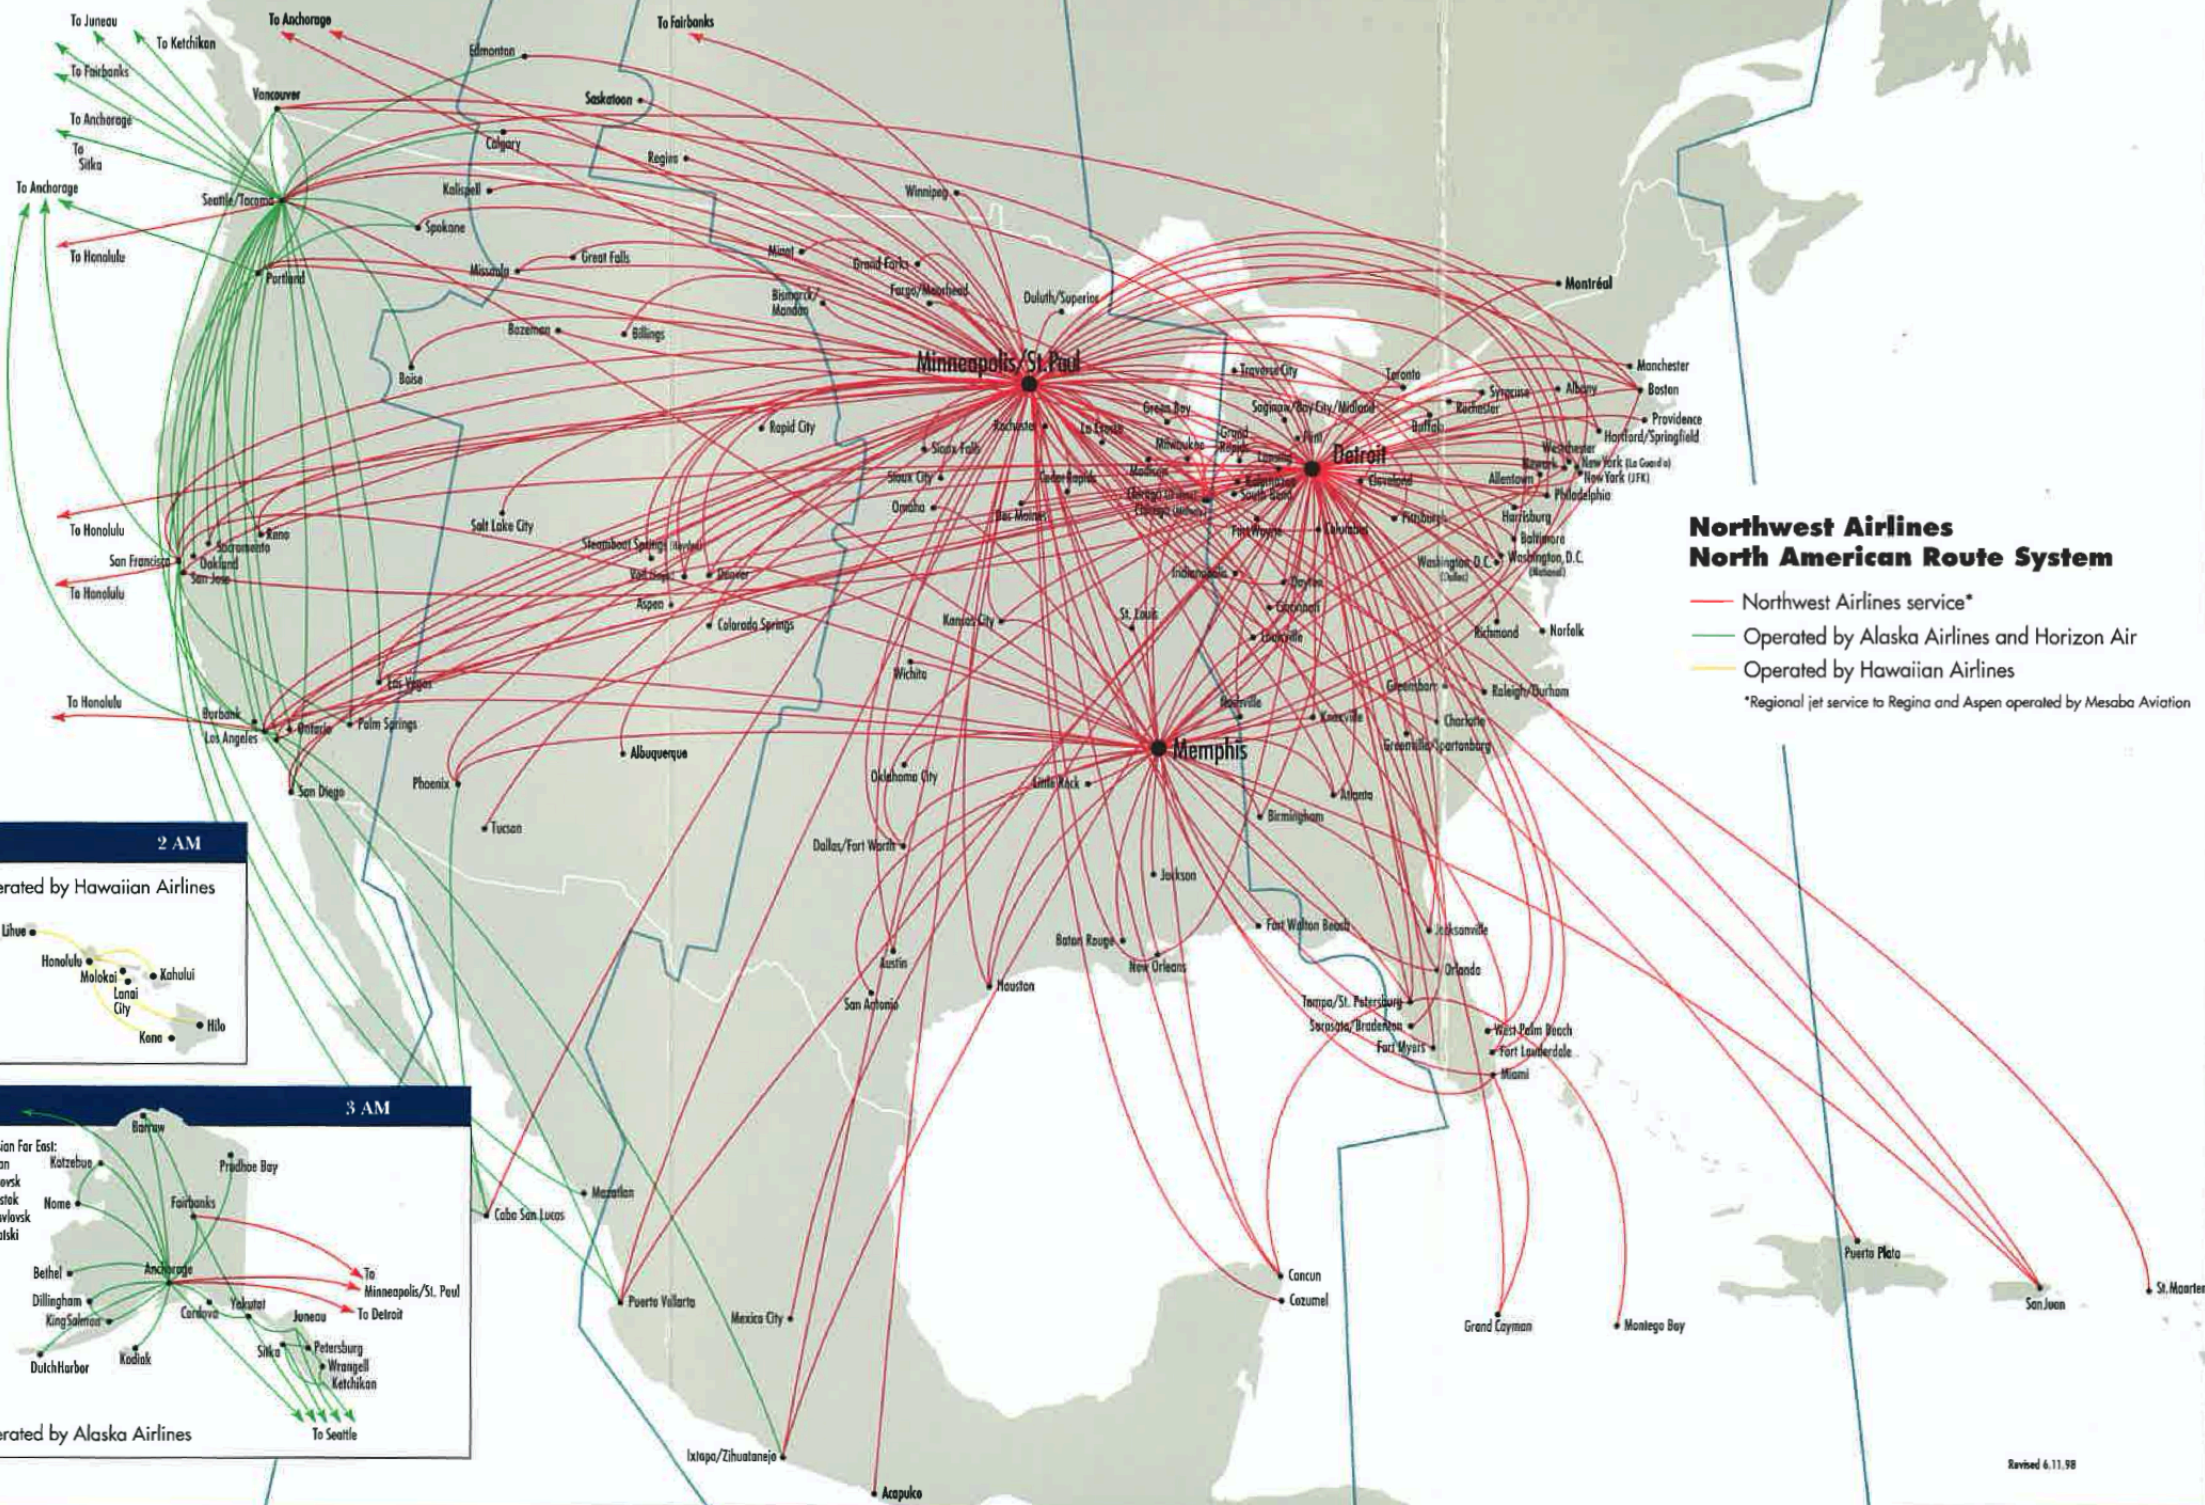

Additional service operated by KLM cityhopper and Transavia and Martinair

Amsterdam

- Bergen
- Malmö
- Hamburg
- Brno
- Frankfurt
- Berlin (Tegel)
- Munich
- Heraclion
- London-Gatwick
- London-Heathrow
- Paris (Charles De Gaulle)
- Paris (Orly)
- Brussels
- Geneva
- Zurich
- Basel
- Antwerp
- Brno
- Vienna
- Luxembourg
- Lyon
- Turin
- Malta
- Bologna
- Cairo
- Las Palmas
- Cosablanca
- Djerba
- Palma de Mallorca
- Faro
- Toulouse
- Alicante
- Malaga
- Tenerife
- Porto
- Lisbon
- Cardiff
- Bristol
- Cardiff (Seasonal)

Amsterdam

- Inverness
- Belfast
- Aberdeen
- Edinburgh
- Glasgow
- Newcastle
- Leeds/Bradford
- Manchester
- East Midlands
- Birmingham
- Sheffield
- London Stansted
- London City
- Guernsey
- Jersey
- Tyneside
- Humbly Grove
- Norwich
- London Luton

Revised 6.11.98

4 AM

5 AM

6 AM

7 AM

8 AM

**Northwest Airlines
North American Route System**

- Northwest Airlines service*
- Operated by Alaska Airlines and Horizon Air
- Operated by Hawaiian Airlines
- *Regional jet service to Regina and Aspen operated by Mesaba Aviation

2 AM

Operated by Hawaiian Airlines

3 AM

Operated by Alaska Airlines

4 AM

5 AM

6 AM

7 AM