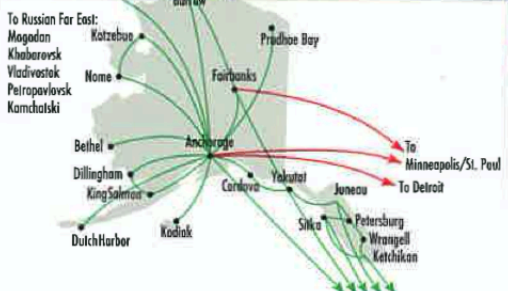

Operated by Alaska Airlines

4 AM

5 AM

6 AM

7 AM

8 AM

Revised 6.11.98