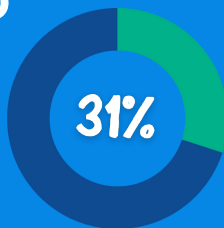

SOMETHING'S FISHY

31% OF FISH

populations in the world are over exploited.

26 MILLION TONNES

are illegally fished in the world.

58%

Fish populations in the world have now reached their maximum exploitation.