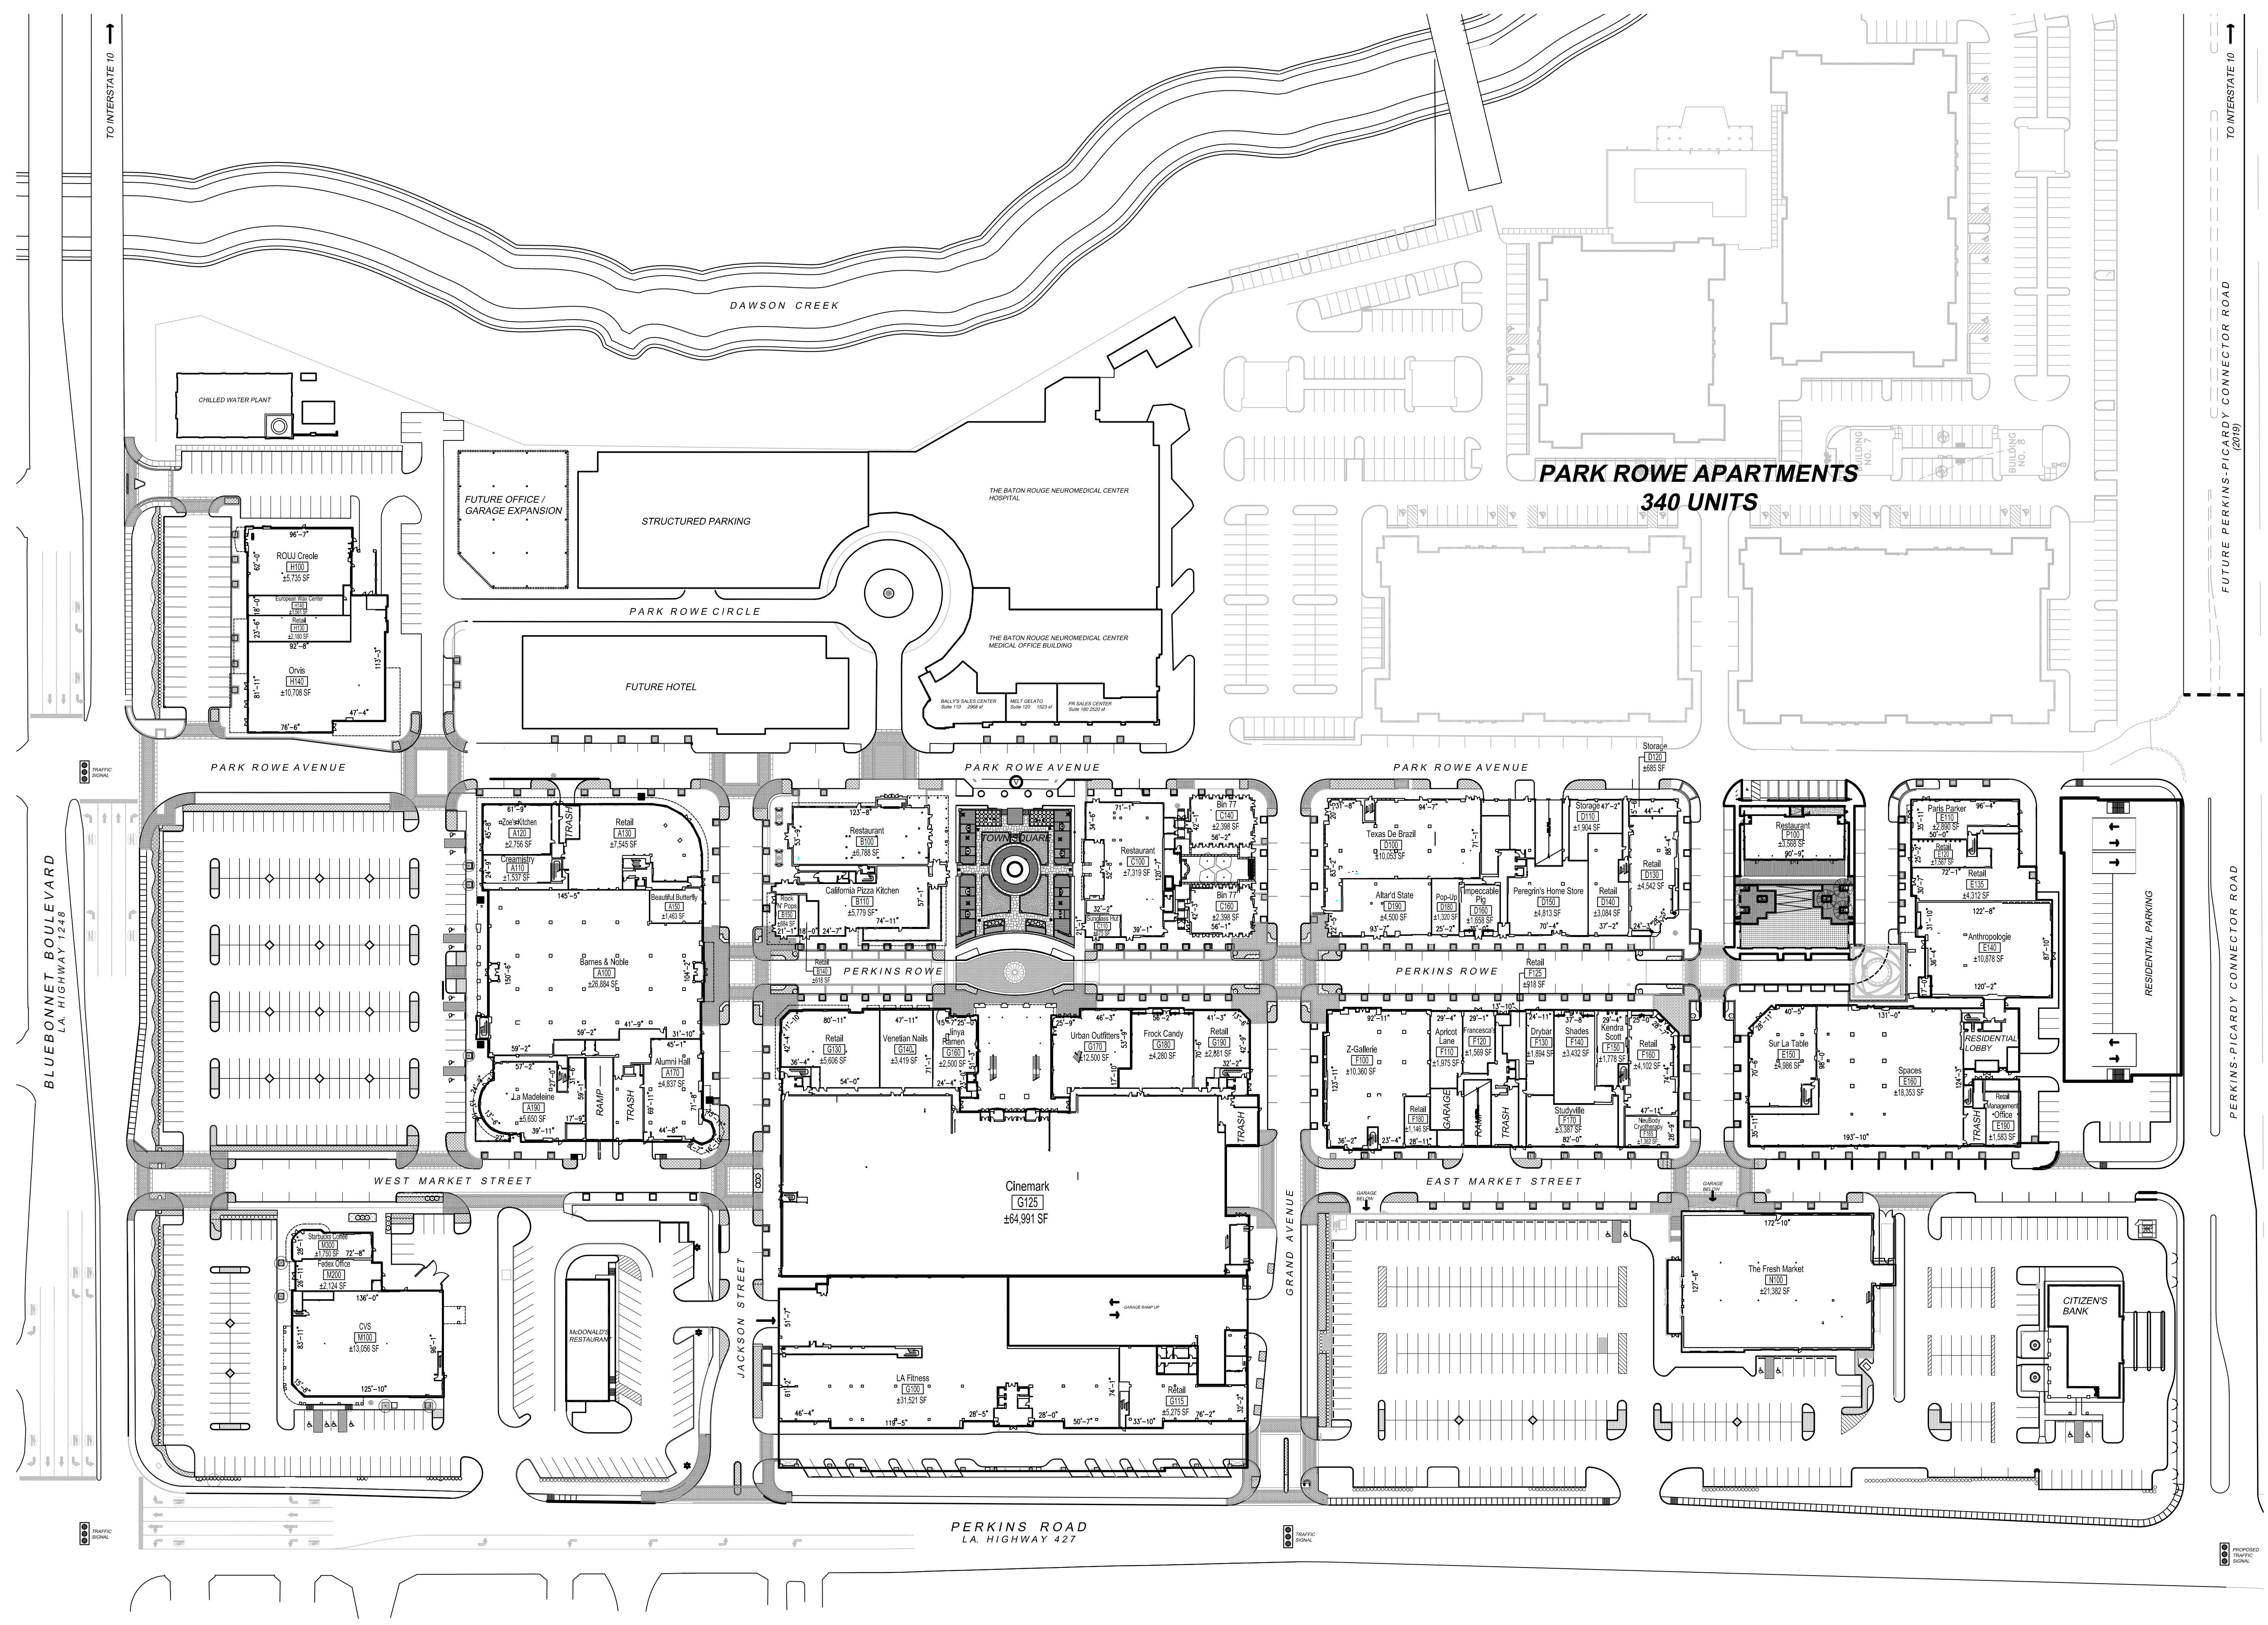

06-19-20  
DATE

**GENERAL NOTES:**

THIS DRAWING IS IN PROGRESS AND IS FOR INTERIM REVIEW ONLY. IT IS NOT FOR REGULATORY APPROVAL, PERMITTING, OR CONSTRUCTION

NOT FOR CONSTRUCTION

**LEASE PLAN**

**PARK ROWE APARTMENTS**  
**340 UNITS**