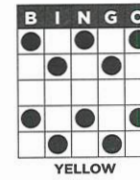

**CRAZY LETTER "L"**  
Level 1 pays \$600  
Level 2 pays \$1,199

OLIVE

**B11 STATE "48" SPECIAL \$2-3 on**

**"STATE FORTY  
EIGHT SPECIAL"**  
"4's" and "8's" are WILD!  
Bingo on an "N" or "O" win \$488  
Bingo on "B" win \$688  
Bingo on an "I" or "G" win \$888  
\*Multiple winners split the prize

GREEN

**B18 MAIN PACK**

**GILA RIVER  
ONE WAY ONLY**  
Level 1 pays \$600  
Level 2 pays \$1,199

YELLOW

**B24 TRIPLE PLAY COVERALL SPECIAL \$3-3 on**

**TOP CARD PAYS \$1,000**  
Starts at 52#'s and increases daily.  
**MIDDLE CARD PAYS \$5,000**  
Starts at 50#'s and increases  
every 3 days.  
**BOTTOM CARD PAYS \$9,500**  
Starts at 48#'s and increases  
every 7 days.  
Consolation \$500