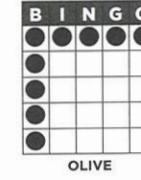

**CRAZY LETTER "L"**  
Level 1 pays \$600  
Level 2 pays \$1,199

OLIVE

**B11 STATE "48" SPECIAL \$2-3 on**

**"STATE FORTY  
EIGHT SPECIAL"**  
"4's" and "8's" are WILD!  
Bingo on an "N" or "O" win \$488  
Bingo on "B" win \$688  
Bingo on an "I" or "G" win \$888  
\*Multiple winners split the prize