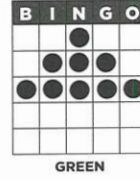

BLUE

**B7 MYSTERY MONEY**

**VERTICAL &  
HORIZONTAL BINGO**  
10X LAST NUMBER CALLED  
Minimum \$300

WHITE

**B15 MAIN PACK**

**PART 1: TOP OR  
BOTTOM CONE**  
Level 1 pays \$600  
Level 2 pays \$1,199

GREEN

**PART 2:  
THREE LAYER CAKE**  
PAYS \$300

BLUE

**B8 MYSTERY MONEY**

**SMALL PICTURE FRAME**  
15X LAST NUMBER CALLED  
Minimum \$500

GREEN

**B16 MAIN PACK**

**PART 2: FULL  
DIAMOND**  
Level 1 pays \$600  
Level 2 pays \$1,199