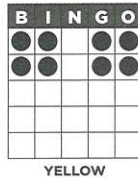

**B20 3-PART JACKPOT SPECIAL \$3-3 on**

**PART 1:  
TWO LAYER CAKE**  
PAYS \$200

**B7 MYSTERY MONEY**

**VERTICAL &  
HORIZONTAL BINGO**  
10X LAST NUMBER CALLED  
Minimum \$300

**B15 MAIN PACK**

**TWO POSTAGE STAMPS**  
(ANY TWO CORNERS)  
Level 1 pays \$300  
Level 2 pays \$600