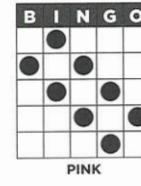

**IT'S THE PLAYER'S RESPONSIBILITY TO:  
CHECK RECEIPT FOR ACCURACY, YELL "BINGO" LOUD & CLEAR, BE PRESENT TO VERIFY BINGO.**

**B1 EARLY BIRDS \$1-3 on Pack**

**REGULAR BINGO**  
4 CORNERS OR STAMP  
EACH PAYS \$50

MULTICOLOR

**B13 ODD/EVEN COVERALL SPECIAL \$2-3 on**

**ODD/EVEN**  
Jackpot starts at 48#'s and \$2,500.  
Number increases every 7 days.  
\$100 added per session. The date  
determines Odd or Even.  
Consolation \$500

BROWN

**B20 MAIN PACK**

**LADDER**  
(ONE WAY ONLY)  
Level 1 pays \$600  
Level 2 pays \$1,199

PINK

**B6 MYSTERY MONEY \$3-6 on Pack**

**HARDWAY BINGO**  
5X LAST NUMBER CALLED  
Minimum \$200

RED

**B14 DIAMOND PROGRESSIVE + \$3-3 on**