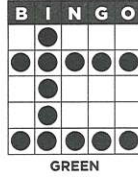

**IT'S THE PLAYER'S RESPONSIBILITY TO:  
CHECK RECEIPT FOR ACCURACY, YELL "BINGO" LOUD & CLEAR, BE PRESENT TO VERIFY BINGO.**

**B1 EARLY BIRDS \$1-3 on Pack**

**REGULAR BINGO**  
4 CORNERS OR STAMP  
EACH PAYS \$50

**B13 MAIN PACK**

**TRIPLE BINGO HARDWAY**  
(NO FOUR CORNERS)  
Level 1 pays \$300  
Level 2 pays \$600

**B19 MAIN PACK**

**LETTER "V"**  
Level 1 pays \$300  
Level 2 pays \$600

**B6 MYSTERY MONEY \$3-6 on Pack (all 3 Games)**