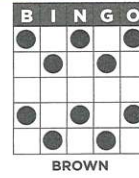

B24 MAIN PACK

**GILA RIVER
(ONE WAY ONLY)**
Level 1 pays $300
Level 2 pays $600