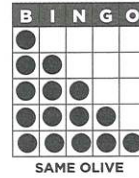

B22 MAIN PACK (PART TWO)

**PART 2:
LARGE TRIANGLE**
Level 1 pays $300
Level 2 pays $600