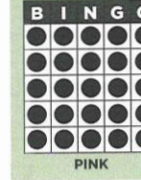

**CRAZY LETTER "L"**  
Level 1 pays \$600  
Level 2 pays \$1,199

OLIVE

**B11 STATE "48" SPECIAL \$2-3 on**

**"STATE FORTY  
EIGHT SPECIAL"**  
"4's" and "8's" are WILD!  
Bingo on an "N" or "O" win \$488  
Bingo on "B" win \$688  
Bingo on an "I" or "G" win \$888  
\*Multiple winners split the prize

GREEN

**B18 MAIN PACK**

**GILA RIVER  
ONE WAY ONLY**  
Level 1 pays \$600  
Level 2 pays \$1,199

YELLOW

**B24 TRIPLE PLAY COVERALL SPECIAL \$3-3 on**

**TOP CARD PAYS \$1,000**  
Starts at 52#'s and increases daily.  
**MIDDLE CARD PAYS \$5,000**  
Starts at 50#'s and increases  
every 3 days.  
**BOTTOM CARD PAYS \$9,500**  
Starts at 48#'s and increases  
every 7 days.  
Consolation \$500