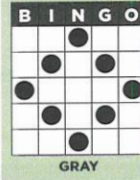

BROWN

**B20 MAIN PACK**

**LADDER**  
(ONE WAY ONLY)  
Level 1 pays \$600  
Level 2 pays \$1,199

PINK

**B6 MYSTERY MONEY \$3-6 on Pack**

**HARDWAY BINGO**  
5X LAST NUMBER CALLED  
Minimum \$200

RED

**B14 DIAMOND PROGRESSIVE + \$3-3 on**