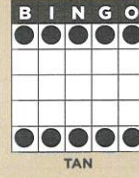

B20 3-PART JACKPOT SPECIAL $3-3 on

**PART 1:
TWO LAYER CAKE**
PAYS $200