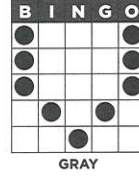

**IT'S THE PLAYER'S RESPONSIBILITY TO:  
CHECK RECEIPT FOR ACCURACY, YELL "BINGO" LOUD & CLEAR, BE PRESENT TO VERIFY BINGO.**

**B1 EARLY BIRDS \$1-3 on Pack**

**REGULAR BINGO**  
4 CORNERS OR STAMP  
EACH PAYS \$50

**B13 MAIN PACK**

**TRIPLE BINGO HARDWAY**  
(NO FOUR CORNERS)  
Level 1 pays \$300  
Level 2 pays \$600

**B19 MAIN PACK**

**LETTER "V"**  
Level 1 pays \$300  
Level 2 pays \$600

**B6 MYSTERY MONEY \$3-6 on Pack (all 3 Games)**