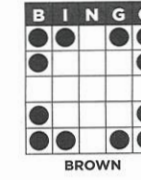

B25 MAIN PACK

**FOUR CORNER
BRACKETS**
Level 1 pays $600
Level 2 pays $1,199

BROWN