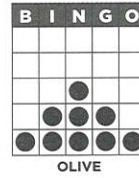

**PART 3: COVERALL**  
Jackpot starts at 48#'s and \$2,500.  
Number increases every 5 days.  
\$100 added per session.  
Consolation \$500

**B9 MAIN PACK**

**DOUBLE HARDWAY**  
Level 1 pays \$300  
Level 2 pays \$600

**30 MINUTE  
INTERMISSION**

**B21 MAIN PACK (PART ONE)**

**PART 1:  
CRAZY PYRAMID**  
Level 1 pays \$300  
Level 2 pays \$600

**B10 STATE "48" SPECIAL \$2-3 on**

**"STATE FORTY  
EIGHT" SPECIAL**  
"4's" and "8's" are WILD!  
Bingo on an "N" or "O" win \$488  
Bingo on "B" win \$688  
Bingo on an "I" or "G" win \$888  
\*Multiple winners split the prize