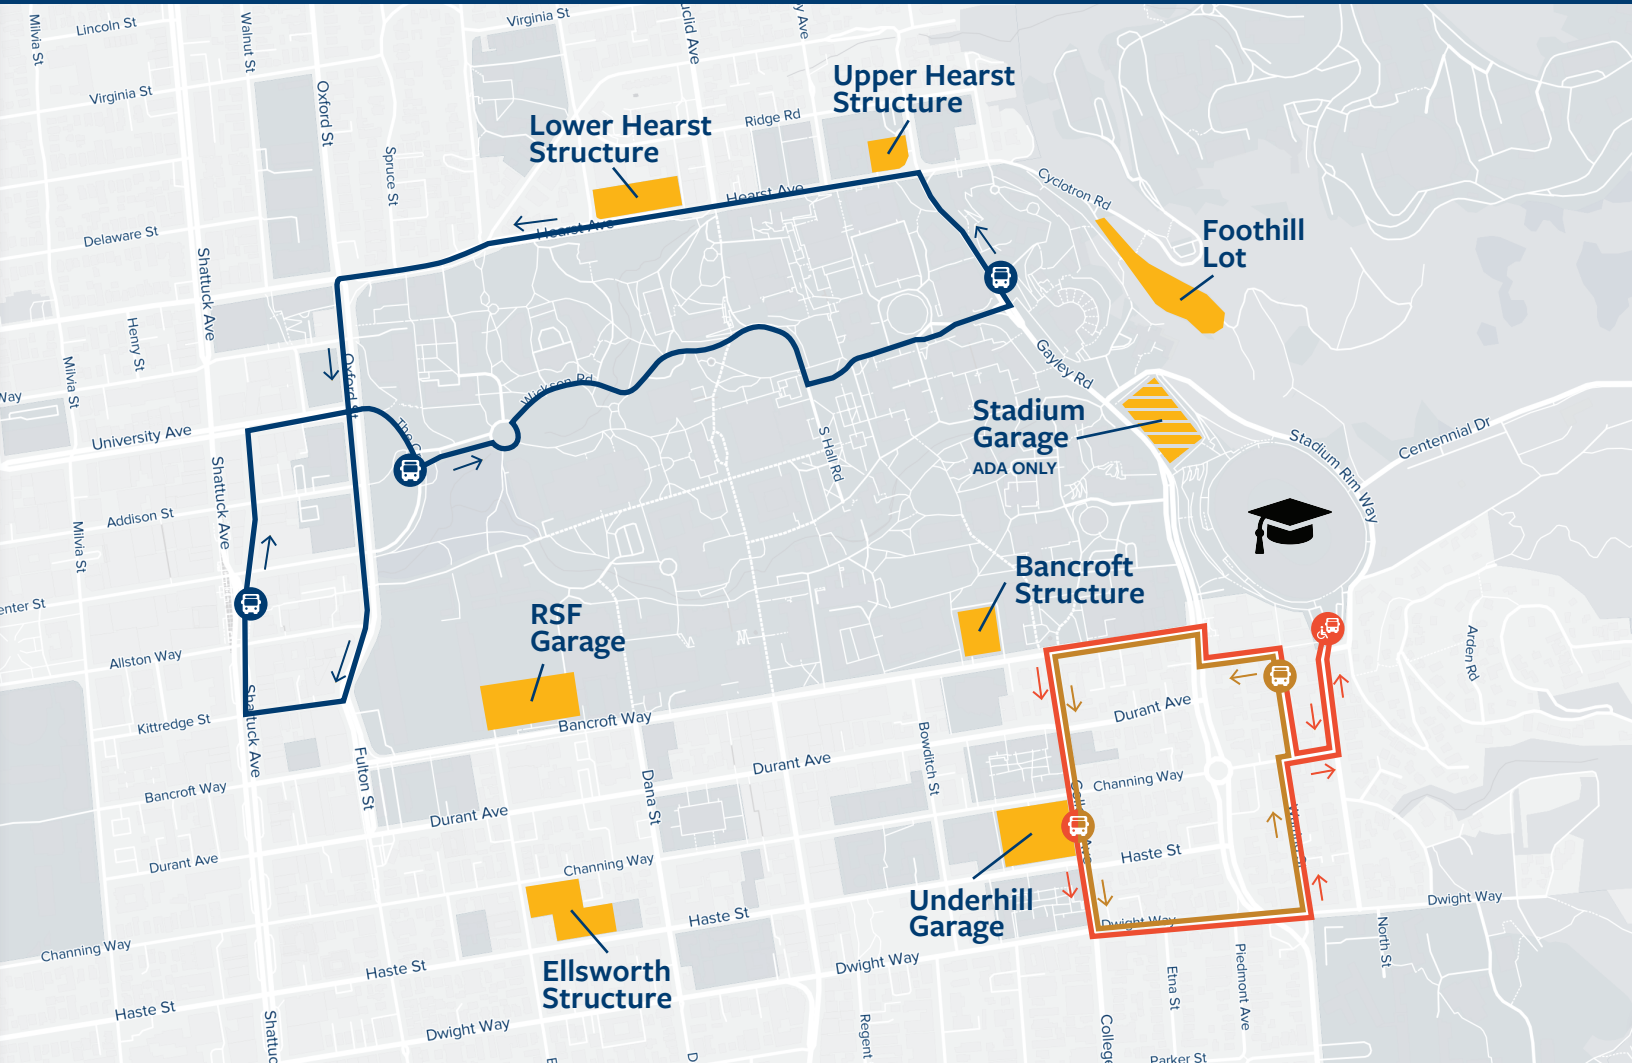

Campuswide Ceremony Parking & Shuttle Map

Berkeley
Parking &
Transportation

→ **Northside/BART
Shuttle Route**

Downtown Berkeley

Shattuck Ave. / Center St.
 Downtown Berkeley BART
 (1 minute walk)

West Crescent

West Entrance / University Dr.

Hearst Greek Theatre

Gayley Rd. / University Dr.
 California Memorial Stadium
 (5-10 minute walk)
 ADA Golf Carts to Stadium

→ **Southside
Shuttle Route**

Underhill Garage

College Ave. / Haste St.
 Underhill Garage

Bancroft Steps

Warring St. / Bancroft Way
 California Memorial Stadium
 (5 minute walk)

→ **Southside ADA
Shuttle Route**

Underhill Garage

College Ave. / Haste St.
 Underhill Garage

Prospect Court

Prospect St. / Bancroft Way
 California Memorial Stadium
 ADA Golf Carts to Other Gates

**California Memorial
Stadium**

**Prepaid Parking
Area**