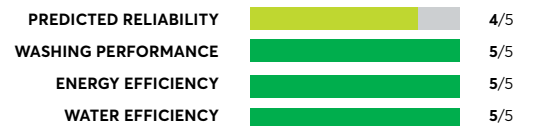

Samsung WF45B6300AW

OVERALL SCORE