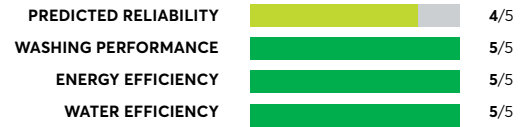

Samsung BESPOKE WF53BB8900AT

OVERALL SCORE