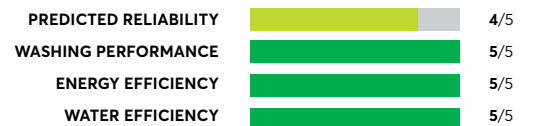

Samsung WF45T6200AW

✔ CR Recommended

Similar to tested model: Samsung WF45R6300AW

OVERALL SCORE