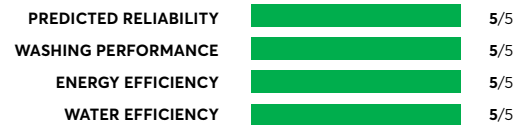

LG WM4080HBA

✔ CR Recommended

OVERALL SCORE