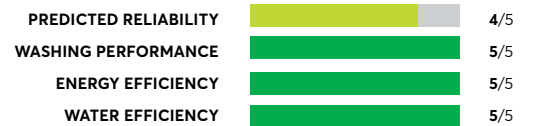

Samsung WF50A8800AV

✔ CR Recommended

OVERALL SCORE