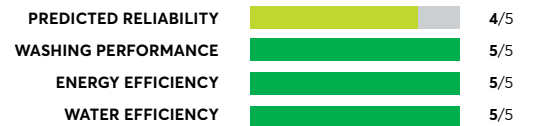

Samsung WF45R6300AW

✔ CR Recommended

OVERALL SCORE