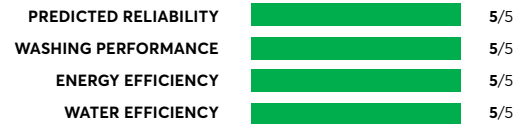

### LG WM3900HWA

✔ CR Recommended

OVERALL SCORE