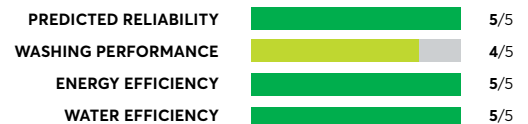

LG Signature WM9500HKA ¹

✔ CR Recommended

OVERALL SCORE