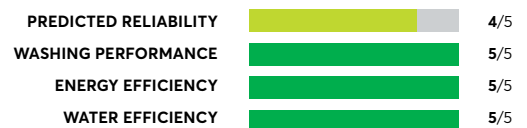

Samsung WF50A8500AV

✔ CR Recommended

OVERALL SCORE