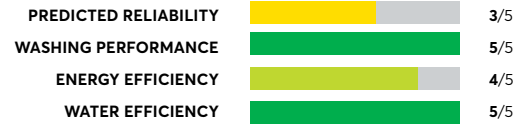

## Samsung WF46BB6700AD

OVERALL SCORE

# 58 Rated Models

(as of June 2024)

**Whirlpool WFW8620HC**  
Similar to tested model: Whirlpool WFW9620HC

**Whirlpool WFW9620HC**

**Whirlpool WFW5605MW**

**Whirlpool WFW560CHW**  
Similar to tested model: Whirlpool WFW8620HC