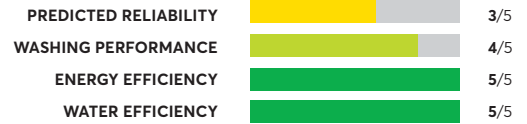

Samsung WA50R5200AW

Similar to tested model: Samsung WA50R5400AW

OVERALL SCORE