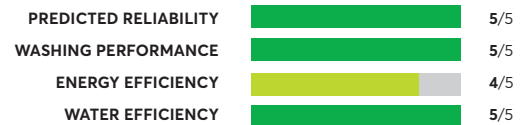

For the latest ratings and information, visit [CR.org](https://www.crisp.org)

44 Rated Models  
(as of August 2024)

**LG WT7150CW**

✔ CR Recommended

OVERALL SCORE

**LG WT8600CB**

✔ CR Recommended

OVERALL SCORE

**LG WT8400CW**

✔ CR Recommended

OVERALL SCORE

**LG WT7900HBA**

✔ CR Recommended

OVERALL SCORE

**LG WT7400CV**

✔ CR Recommended