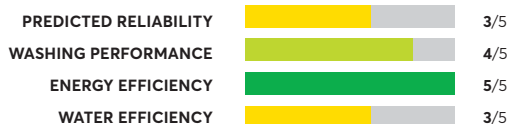

GE Profile PTW600BSRWS

OVERALL SCORE