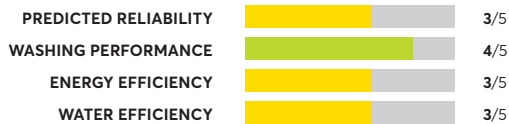

Whirlpool WTW6120HW

Similar to tested model: Whirlpool WTW5100HW

OVERALL SCORE