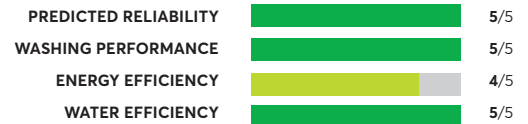

For the latest ratings and information, visit [CR.org](https://www.crisp.org)

44 Rated Models  
(as of August 2024)

**LG WT7150CW**

✔ CR Recommended

OVERALL SCORE

**LG WT8600CB**

✔ CR Recommended

OVERALL SCORE

**LG WT8400CW**

✔ CR Recommended

OVERALL SCORE

**LG WT7900HBA**

✔ CR Recommended

OVERALL SCORE

**LG WT7400CV**

✔ CR Recommended