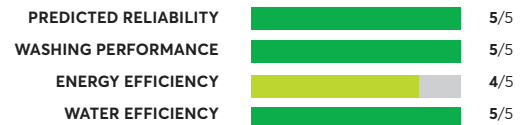

For the latest ratings and information, visit [CR.org](https://www.crisp.org)

44 Rated Models  
(as of August 2024)

**LG WT7150CW**

✔ CR Recommended

OVERALL SCORE

**LG WT8600CB**

✔ CR Recommended

OVERALL SCORE

**LG WT8400CW**

✔ CR Recommended

OVERALL SCORE

**LG WT7900HBA**

✔ CR Recommended

OVERALL SCORE

**LG WT7400CV**

✔ CR Recommended

OVERALL SCORE

**LG WT7000CW**

✔ CR Recommended

OVERALL SCORE

**Samsung WA52A5500AW**

OVERALL SCORE

**Samsung WA55A7300AE**

OVERALL SCORE