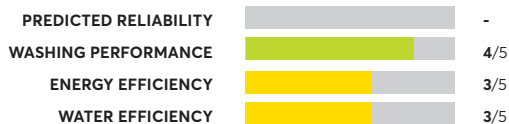

Midea MLV41N1AWW

OVERALL SCORE