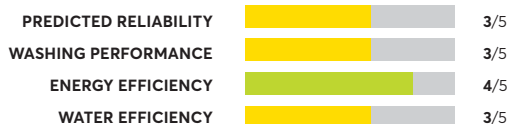

Whirlpool WTW8127LC

OVERALL SCORE