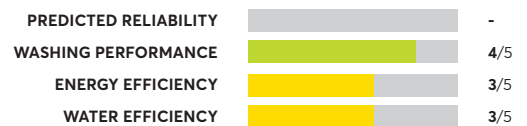

Insignia NS-TWM45W1

OVERALL SCORE