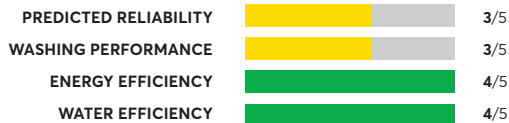

Samsung WA54CG7150AW

OVERALL SCORE