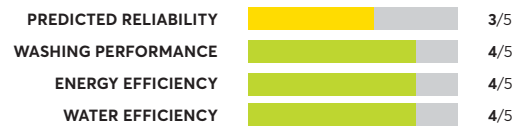

Samsung WA50B5100AW

OVERALL SCORE