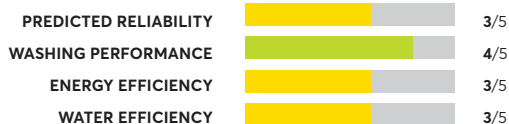

Whirlpool WTW5100HW

OVERALL SCORE