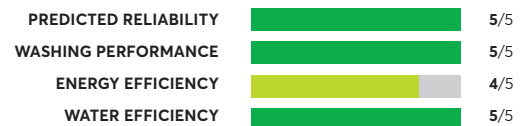

For the latest ratings and information, visit [CR.org](https://www.crisp.org)

44 Rated Models  
(as of August 2024)

**LG WT7150CW**

✔ CR Recommended

OVERALL SCORE

**LG WT8600CB**

✔ CR Recommended

OVERALL SCORE

**LG WT8400CW**

✔ CR Recommended

OVERALL SCORE

**LG WT7900HBA**

✔ CR Recommended

OVERALL SCORE

**LG WT7400CV**

✔ CR Recommended

OVERALL SCORE

**LG WT7000CW**

✔ CR Recommended

OVERALL SCORE

**Samsung WA52A5500AW**

OVERALL SCORE

**Samsung WA55A7300AE**

OVERALL SCORE