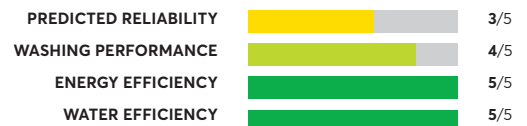

Samsung WA50R5400AW

OVERALL SCORE