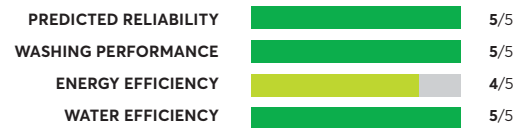

For the latest ratings and information, visit [CR.org](https://www.crisp.org)

44 Rated Models  
(as of August 2024)

**LG WT7150CW**

✔ CR Recommended

OVERALL SCORE

**LG WT8600CB**

✔ CR Recommended

OVERALL SCORE

**LG WT8400CW**

✔ CR Recommended

OVERALL SCORE

**LG WT7900HBA**

✔ CR Recommended

OVERALL SCORE

**LG WT7400CV**

✔ CR Recommended