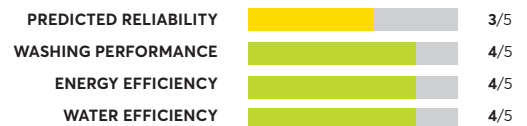

GE GTW840CPNDG

Similar to tested model: GE GTW840CSNWS

OVERALL SCORE