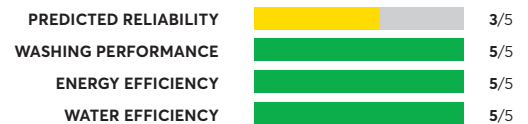

**LG WT8400CW**

✔ CR Recommended

OVERALL SCORE

**LG WT7900HBA**

✔ CR Recommended

OVERALL SCORE

**LG WT7400CV**

✔ CR Recommended

OVERALL SCORE

**LG WT7000CW**

✔ CR Recommended

OVERALL SCORE

**Samsung WA52A5500AW**

OVERALL SCORE

**Samsung WA55A7300AE**

OVERALL SCORE