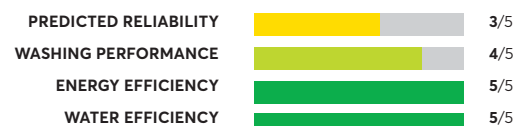

Samsung WA55CG7100AW

OVERALL SCORE