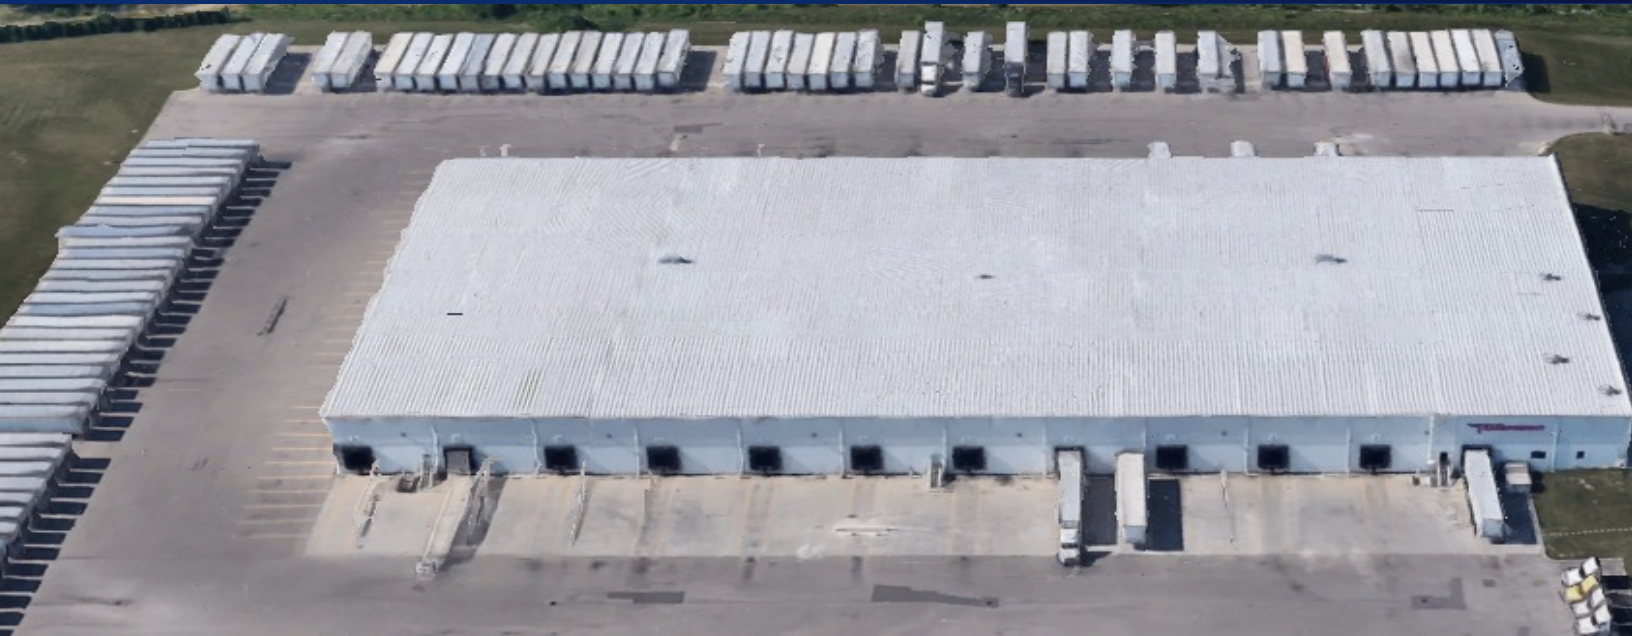

Rental
Leasing
Logistics

PRIME MIDWEST WAREHOUSE SPACE

Location Spotlight: Tipp City, OH

1351 Blausler Drive, Tipp City, OH 45371

Available Now

About the Space

- Cross-docking/trans-loading
- Freight consolidation
- In-house trucking
- On-site fueling
- MIS/EDI
- Performance reporting
- 24-hour order processing/same-day shipments
- PQCI Certified — Preventive Quality Control Initiative
- CTPAT/FAST Certified
- Bonded (5,000 sq. ft. expansion available)
- Stable workforce (10+ years average tenure)