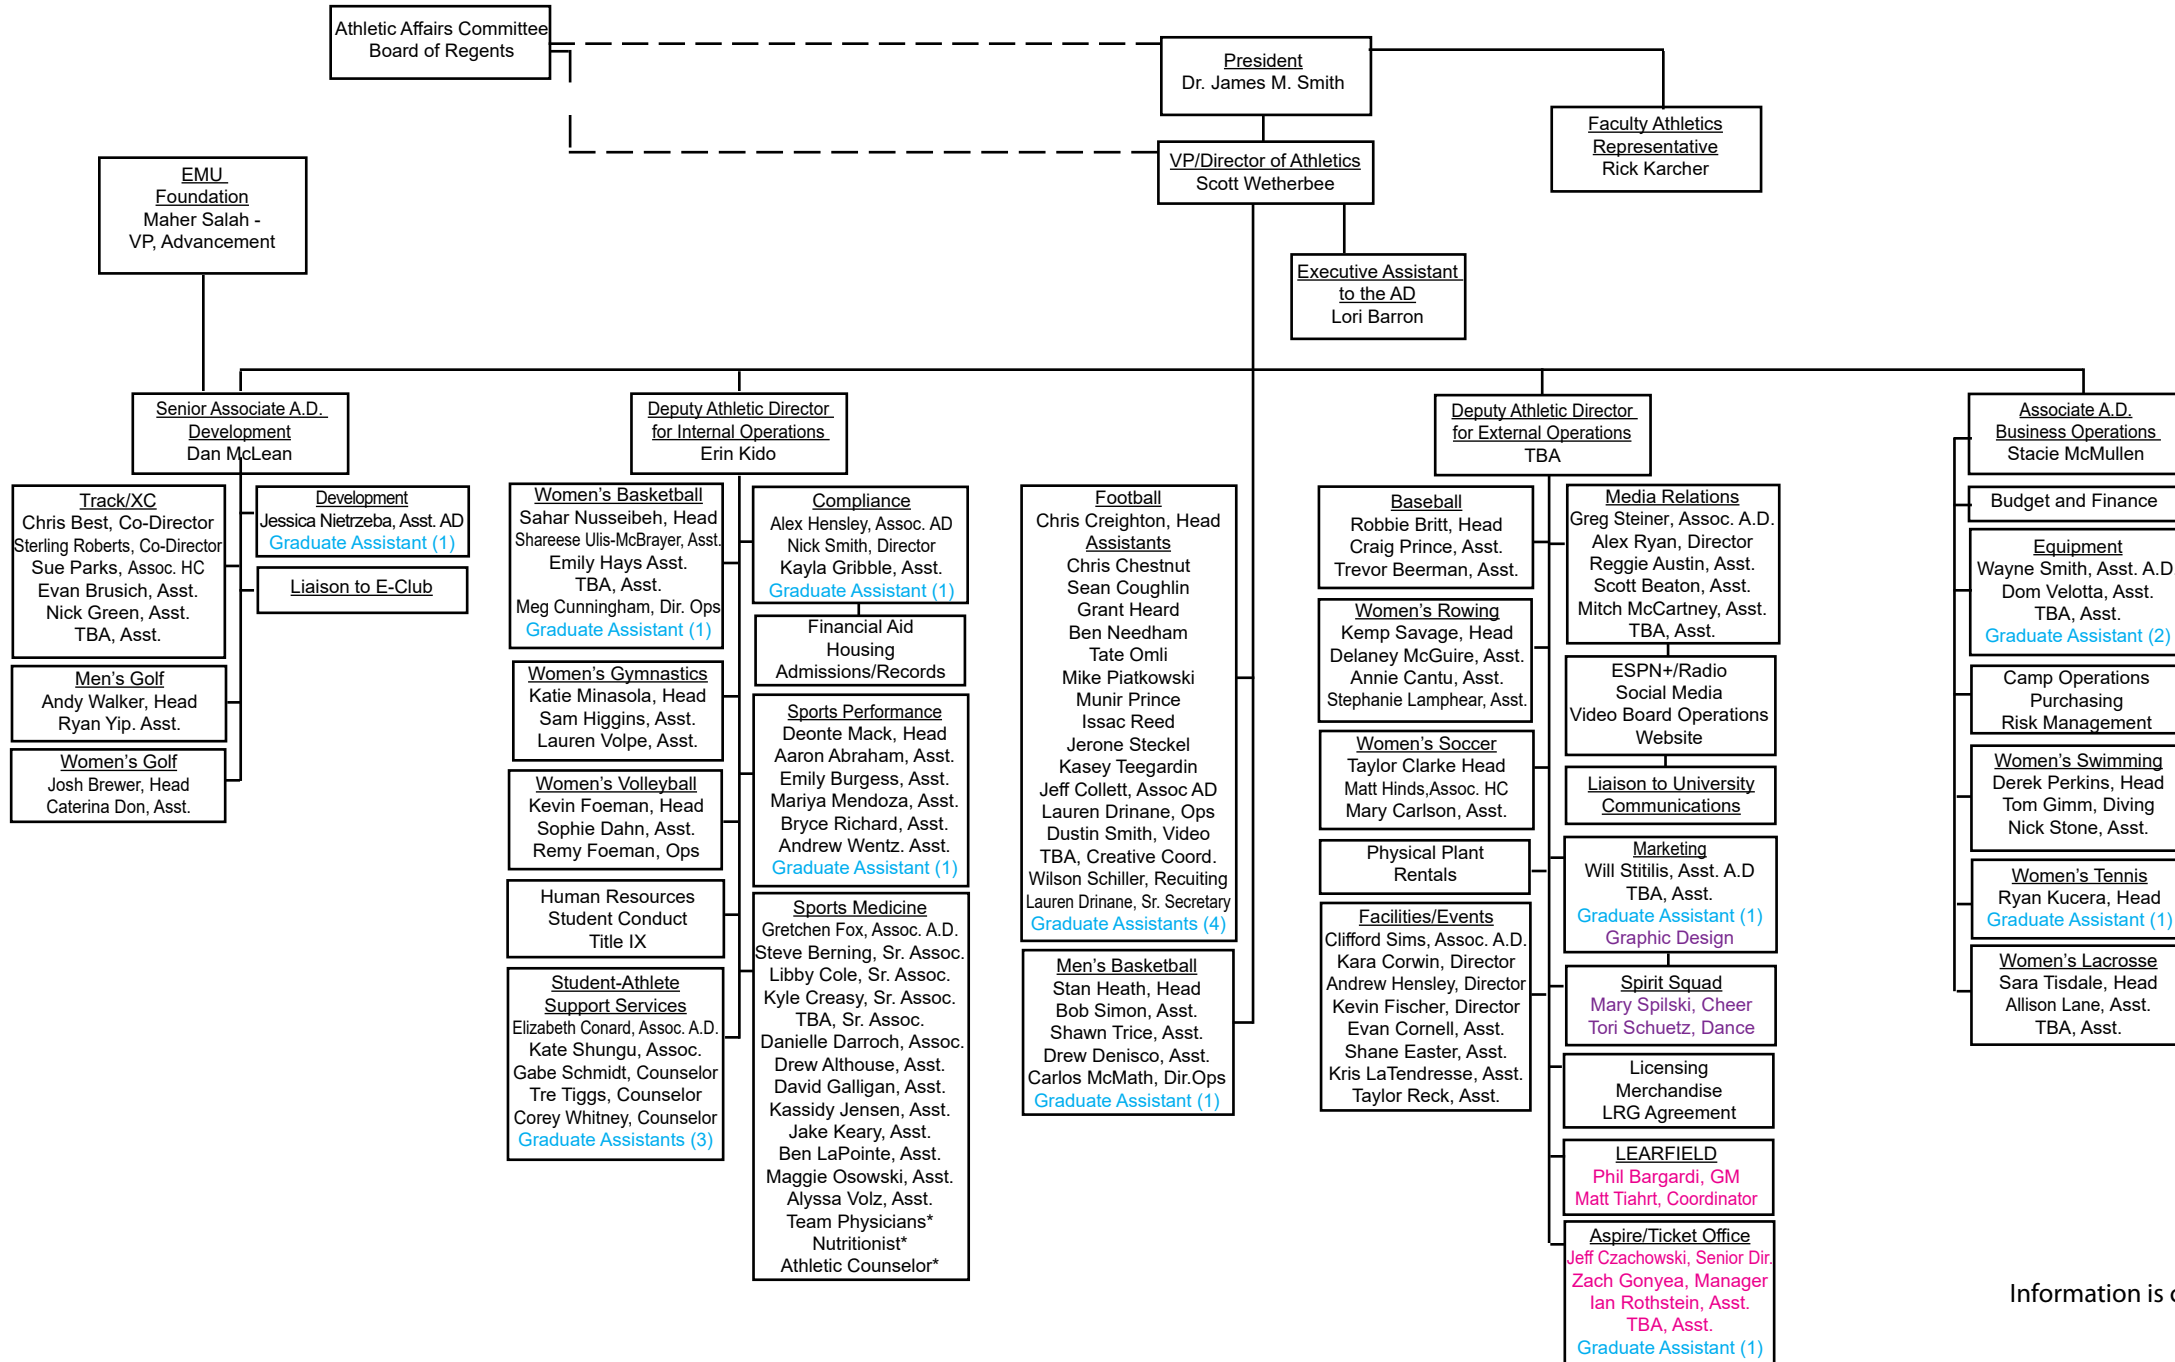

EASTERN MICHIGAN UNIVERSITY DEPARTMENT OF ATHLETICS ORGANIZATIONAL CHART

Graduate Assistant

Temp Employees

Part-time Employees

Non-EMU Employees

Information is current as of July 1, 2024