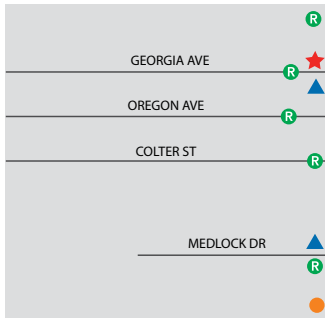

PRESENTING PARTNER
LENER & ROWE
INJURY ATTORNEYS

SATURDAY
DECEMBER 16, 2023
CENTRAL PHOENIX

ROUTE MAP

BETHANY HOME RD

START

MISSOURI AVE

MAP KEY

- Parade Route
- Ticketed Bleacher Seating
- Ticketed Private Reserved
- Ticketed ADA Seating
- Information Booth
- Participant Water Station
- R Restrooms
- Fire Department Command
- Tow Truck
- Light Rail
- Will Call
- Red Star

7TH AVE

7TH ST

12TH ST

16TH ST

CAMELBACK RD

FINISH

INDIAN SCHOOL RD