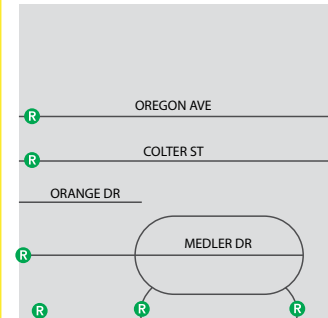

PRESENTING PARTNER
LENER & ROWE
INJURY ATTORNEYS

SATURDAY
DECEMBER 16, 2023
CENTRAL PHOENIX

ROUTE MAP

BETHANY HOME RD

START

MISSOURI AVE

MAP KEY

- Parade Route
- Ticketed Bleacher Seating
- Ticketed Private Reserved
- Ticketed ADA Seating
- Information Booth
- Participant Water Station
- R Restrooms
- Fire Department Command
- Tow Truck
- Light Rail
- Will Call
- Red Star

7TH AVE

7TH ST

12TH ST

16TH ST

CAMELBACK RD

FINISH

INDIAN SCHOOL RD