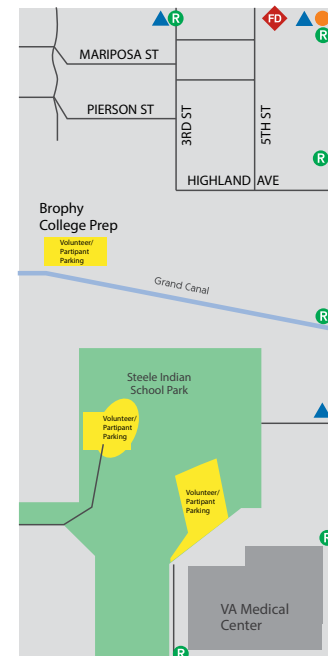

PRESENTING PARTNER
LENER & ROWE
INJURY ATTORNEYS

SATURDAY
DECEMBER 16, 2023
CENTRAL PHOENIX

ROUTE MAP

BETHANY HOME RD

START

MISSOURI AVE

MAP KEY

- Parade Route
- Ticketed Bleacher Seating
- Ticketed Private Reserved
- Ticketed ADA Seating
- Information Booth
- Participant Water Station
- R Restrooms
- Fire Department Command
- Tow Truck
- Light Rail
- Will Call
- Red Star

7TH AVE

7TH ST

12TH ST

16TH ST

CAMELBACK RD

FINISH

INDIAN SCHOOL RD