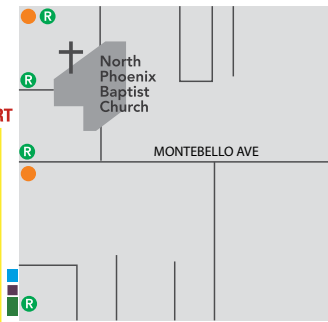

PRESENTING PARTNER
LENER & ROWE
INJURY ATTORNEYS

SATURDAY
DECEMBER 16, 2023
CENTRAL PHOENIX

ROUTE MAP

BETHANY HOME RD

START

MISSOURI AVE

MAP KEY

- Parade Route
- Ticketed Bleacher Seating
- Ticketed Private Reserved
- Ticketed ADA Seating
- Information Booth
- Participant Water Station
- R Restrooms
- Fire Department Command
- Tow Truck
- Light Rail
- Will Call
- Red Star

7TH AVE

7TH ST

12TH ST

16TH ST

CAMELBACK RD

FINISH

INDIAN SCHOOL RD