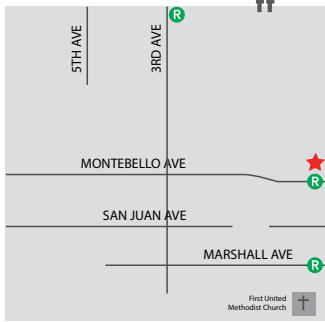

PRESENTING PARTNER
LENER & ROWE
INJURY ATTORNEYS

SATURDAY
DECEMBER 16, 2023
CENTRAL PHOENIX

ROUTE MAP

BETHANY HOME RD

START

MISSOURI AVE

MAP KEY

- Parade Route
- Ticketed Bleacher Seating
- Ticketed Private Reserved
- Ticketed ADA Seating
- Information Booth
- Participant Water Station
- R Restrooms
- Fire Department Command
- Tow Truck
- Light Rail
- Will Call
- Red Star

7TH AVE

7TH ST

12TH ST

16TH ST

CAMELBACK RD

FINISH

INDIAN SCHOOL RD