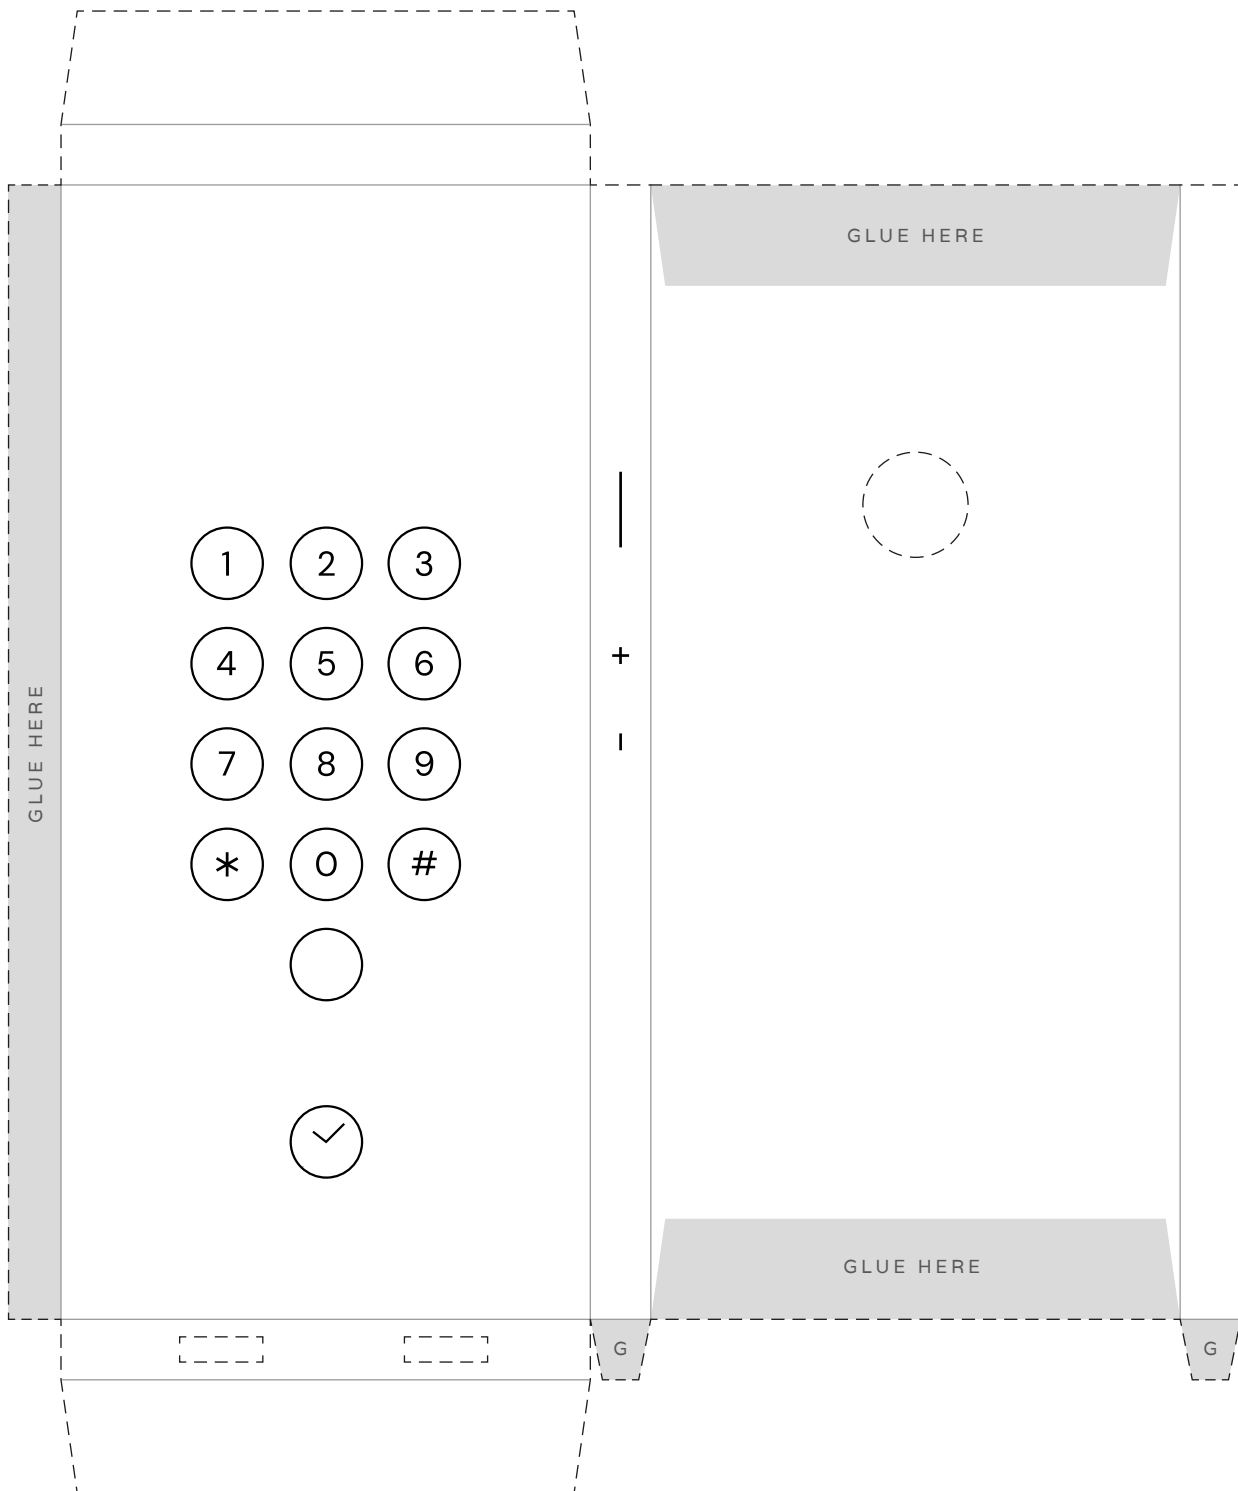

Envelope transforms your phone into a simpler, calmer device, helping you to take a break away from your digital world.

Invented by SPECIAL PROJECTS

@special_proj

1. Print this at 100% scale

2. Cut along dashed lines

3. Fold along solid lines

4. Glue the gray areas

IDEAL PAPER: 80gsm

MODEL: Google Pixel 3a

specialprojects.studio/project/envelope