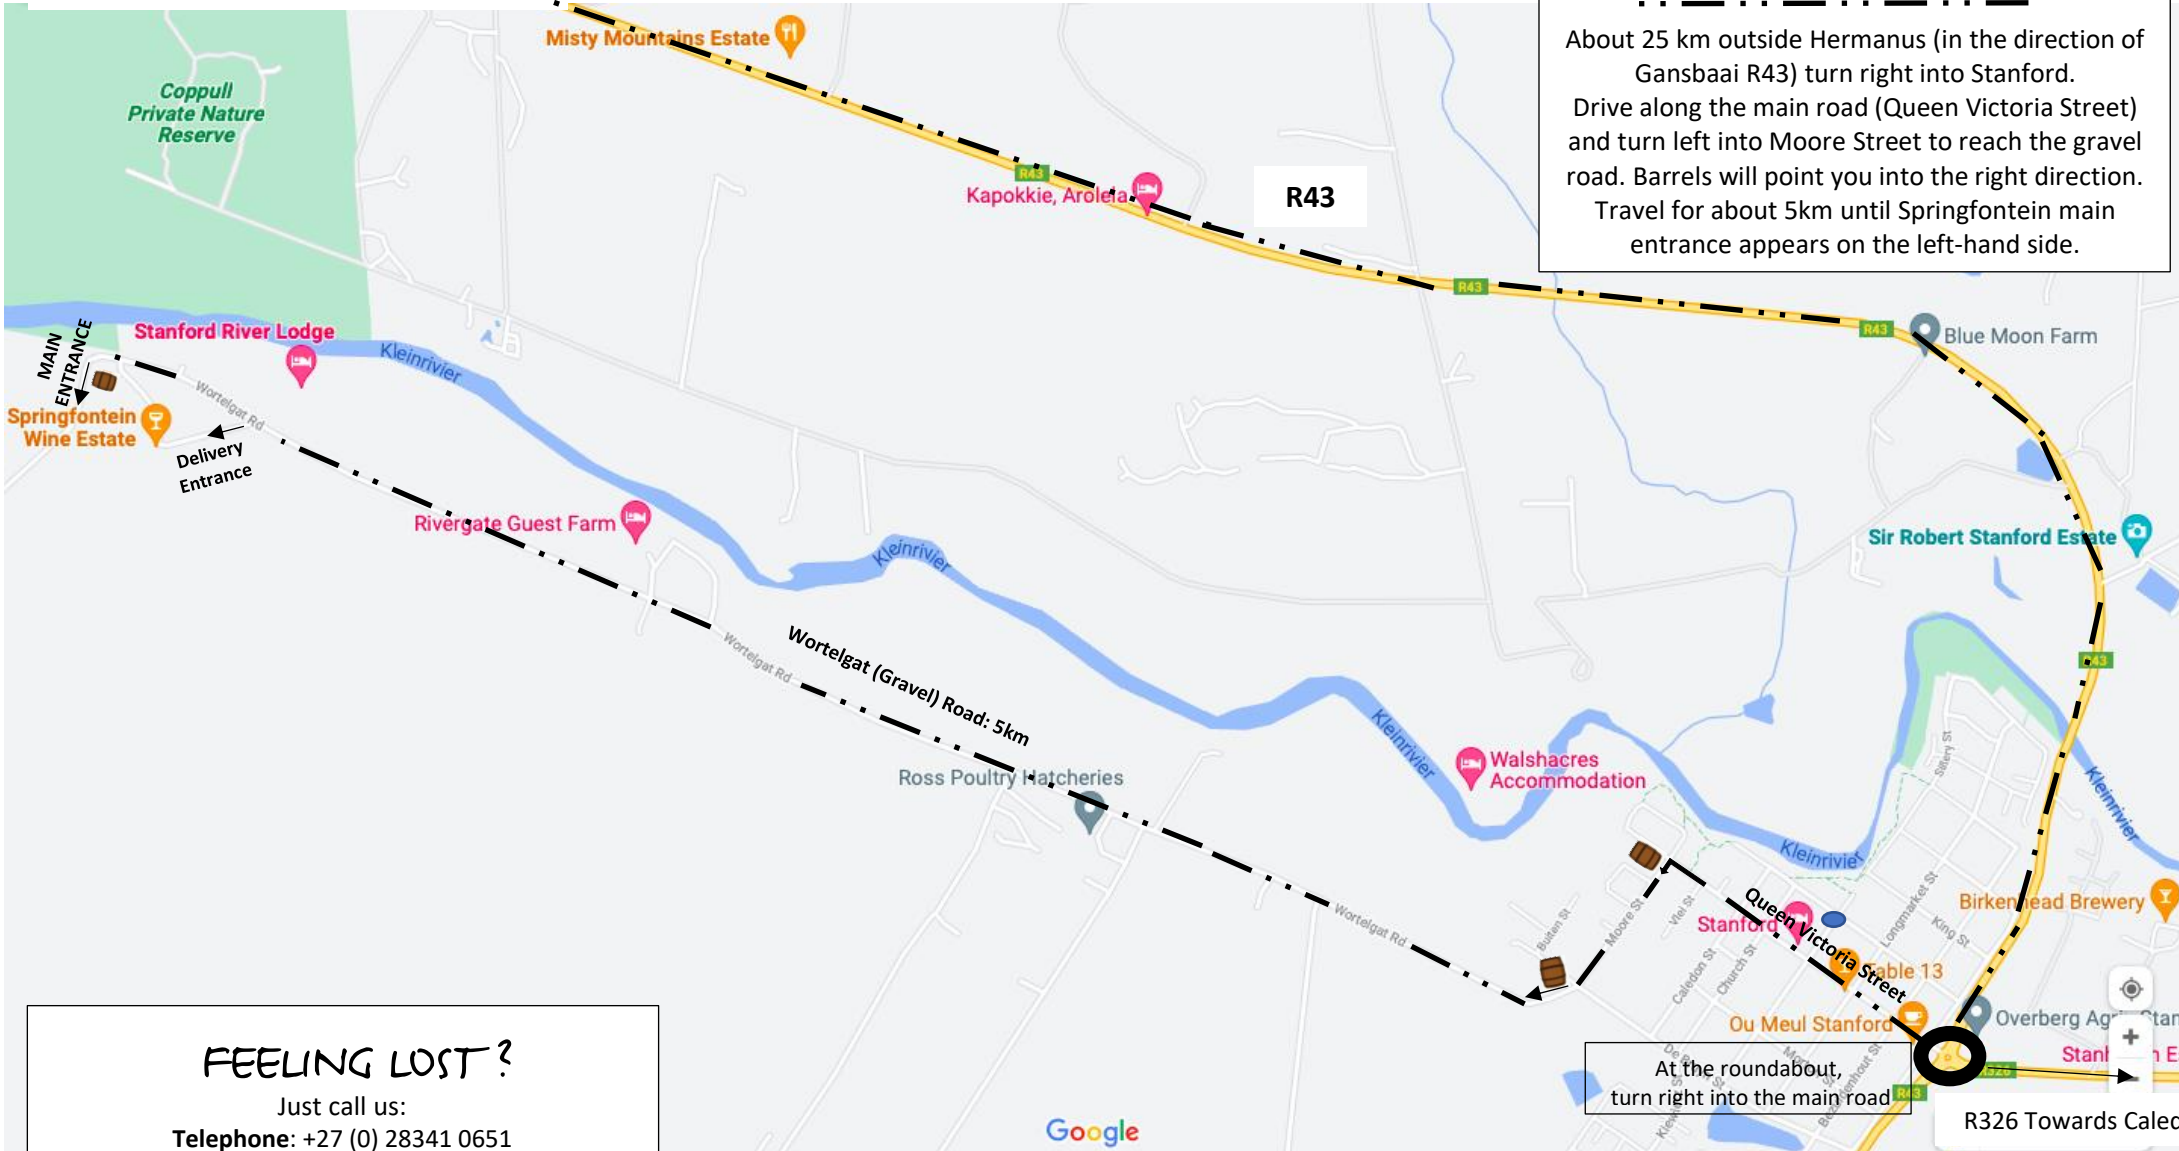

### ARRIVING FROM CAPE TOWN/HERMANUS

From Cape Town, N2 Highway towards R43 is the direct route to Hermanus.

**Address:** 8 Wortelgat Rd, Stanford, P.O. Box 71, 7210, Afrique du Sud

**GPS Coordinates:** 33° 58' 36.444" S and 18° 28' 56.496" E

### HOW TO FIND US

About 25 km outside Hermanus (in the direction of Gansbaai R43) turn right into Stanford.

Drive along the main road (Queen Victoria Street) and turn left into Moore Street to reach the gravel road. Barrels will point you into the right direction.

Travel for about 5km until Springfontein main entrance appears on the left-hand side.

### FEELING LOST?

Just call us:

Telephone: +27 (0) 28341 0651

At the roundabout, turn right into the main road

R43 Towards Gansbaai