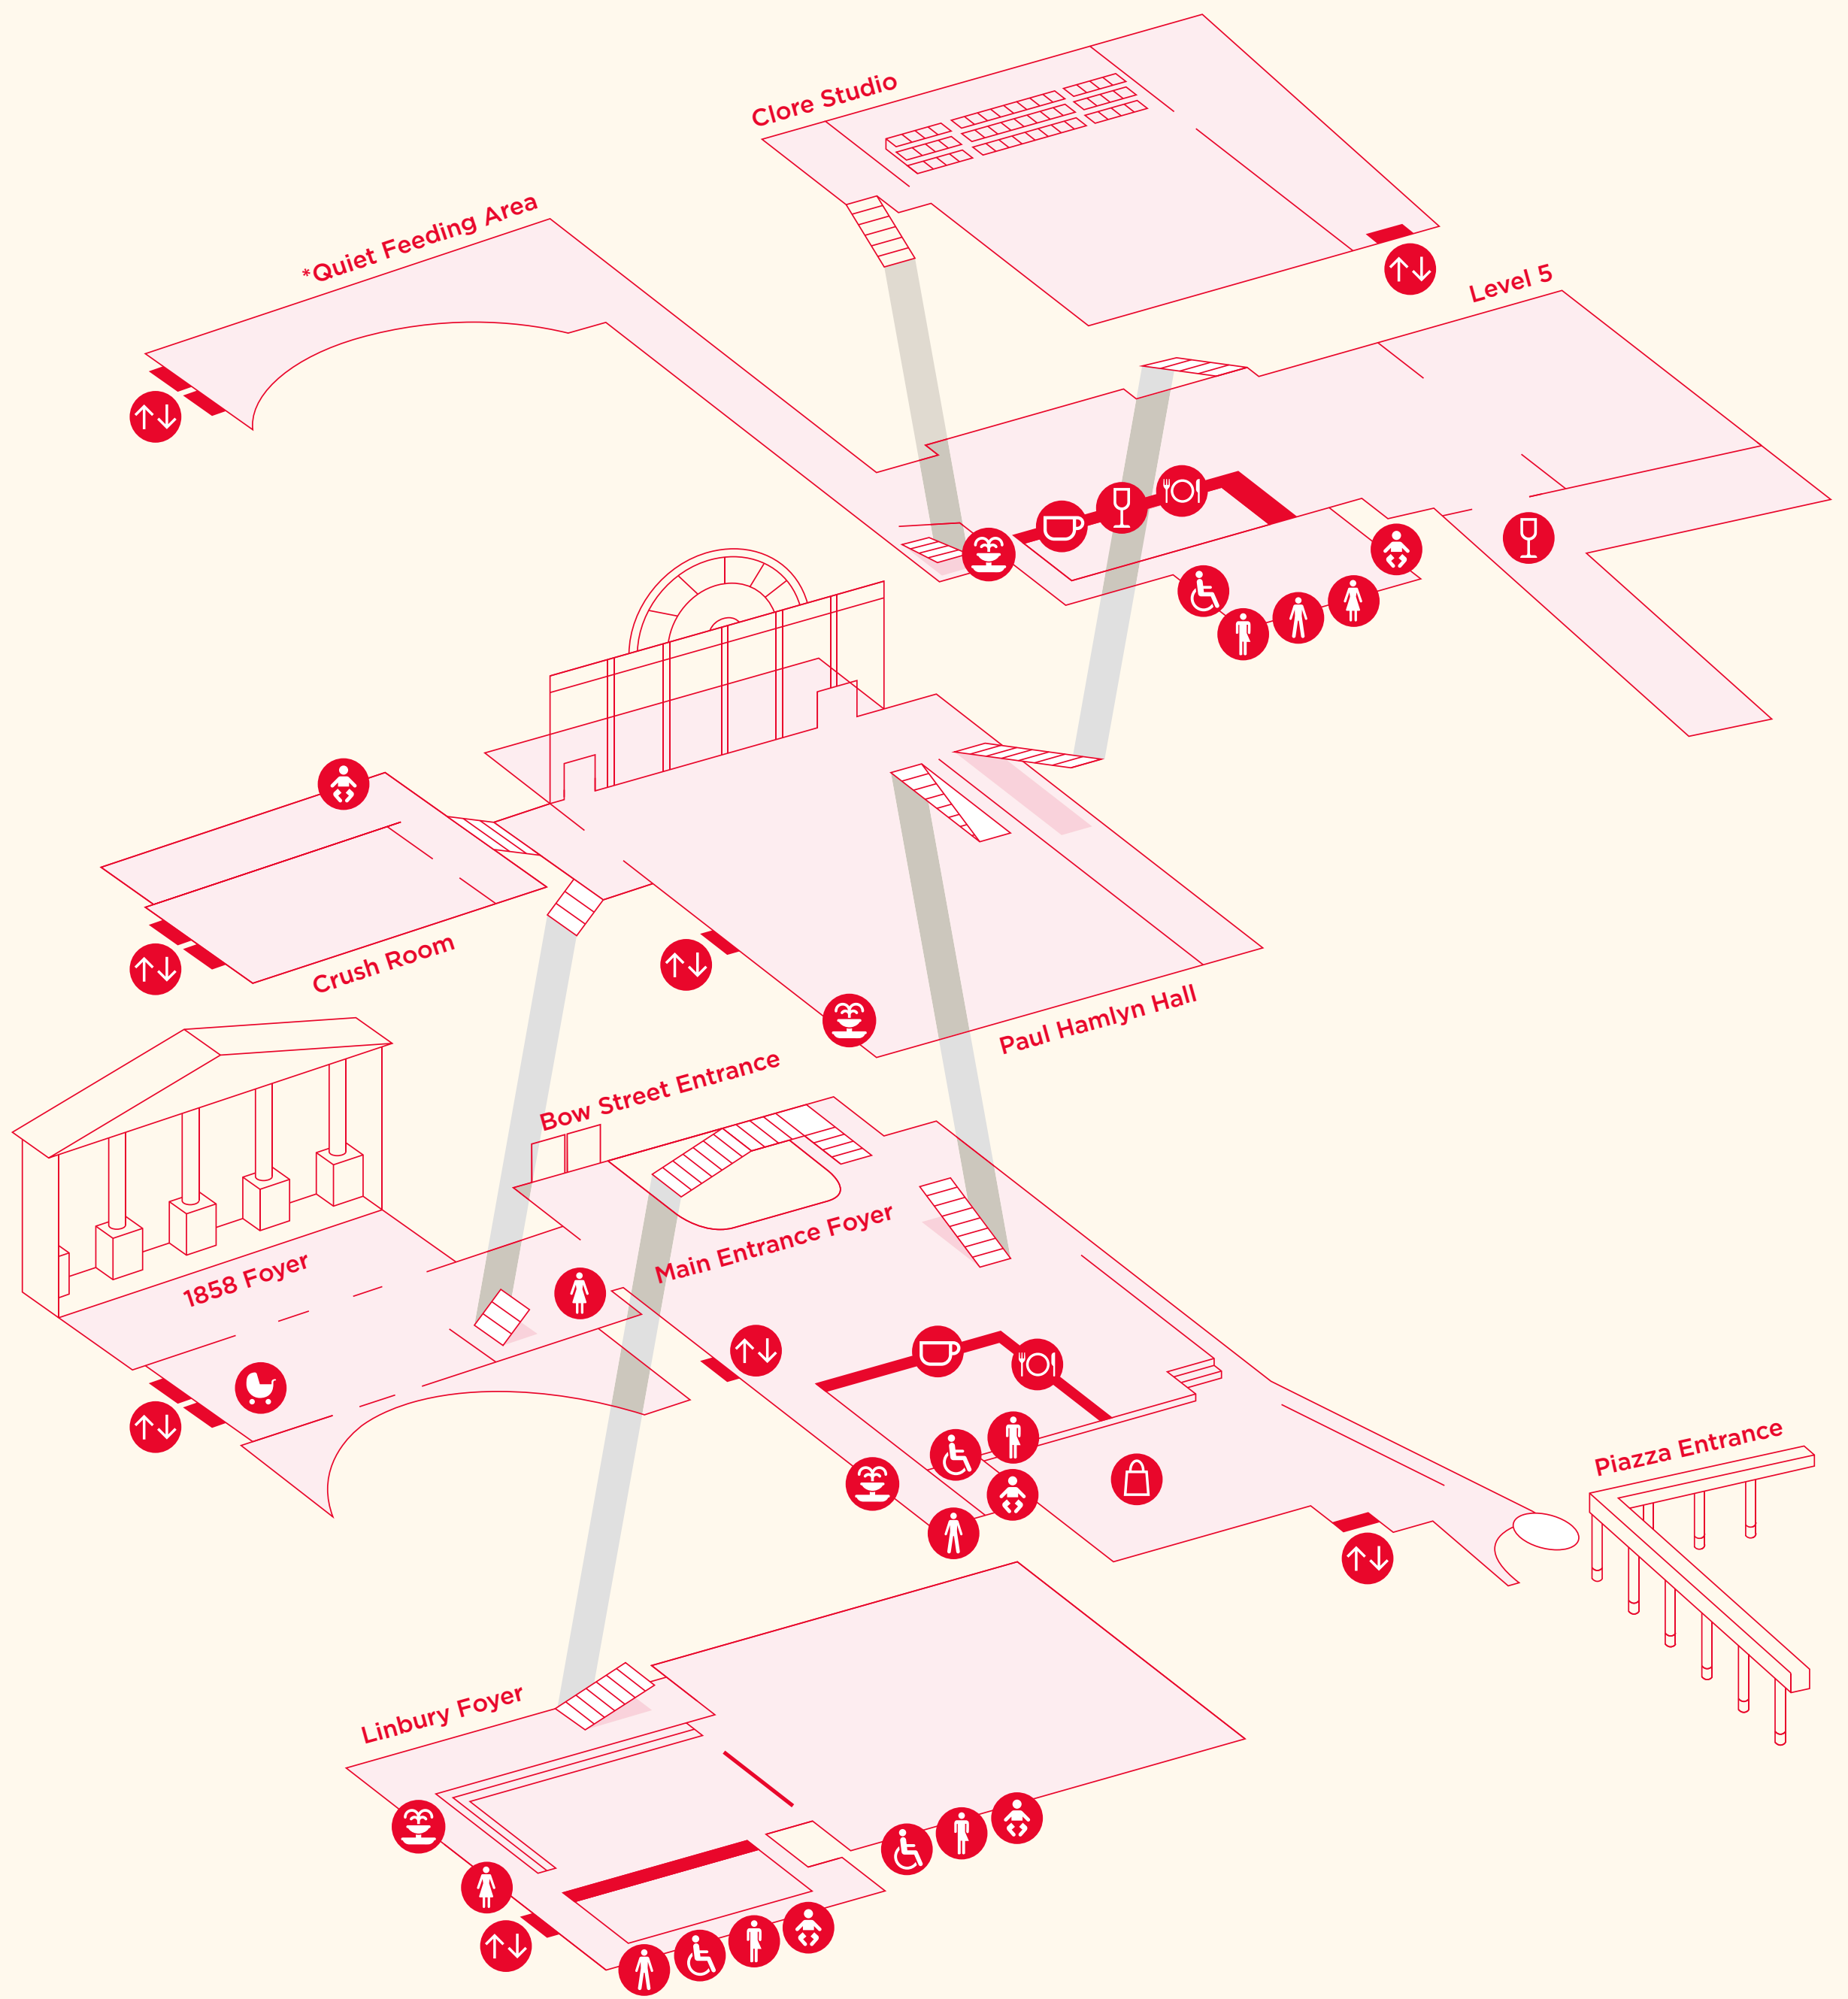

MAP

MEN'S TOILETS

WOMEN'S TOILETS

**ACCESSIBLE/GENDER
NEUTRAL TOILETS**

BABY CHANGING

WATER FOUNTAIN

BUGGY PARK

CAFÉ

BAR

FOOD

SHOP

LIFT

*The Royal Opera House is a breastfeeding friendly venue. If you require a quieter place to feed please head up to Level 5.