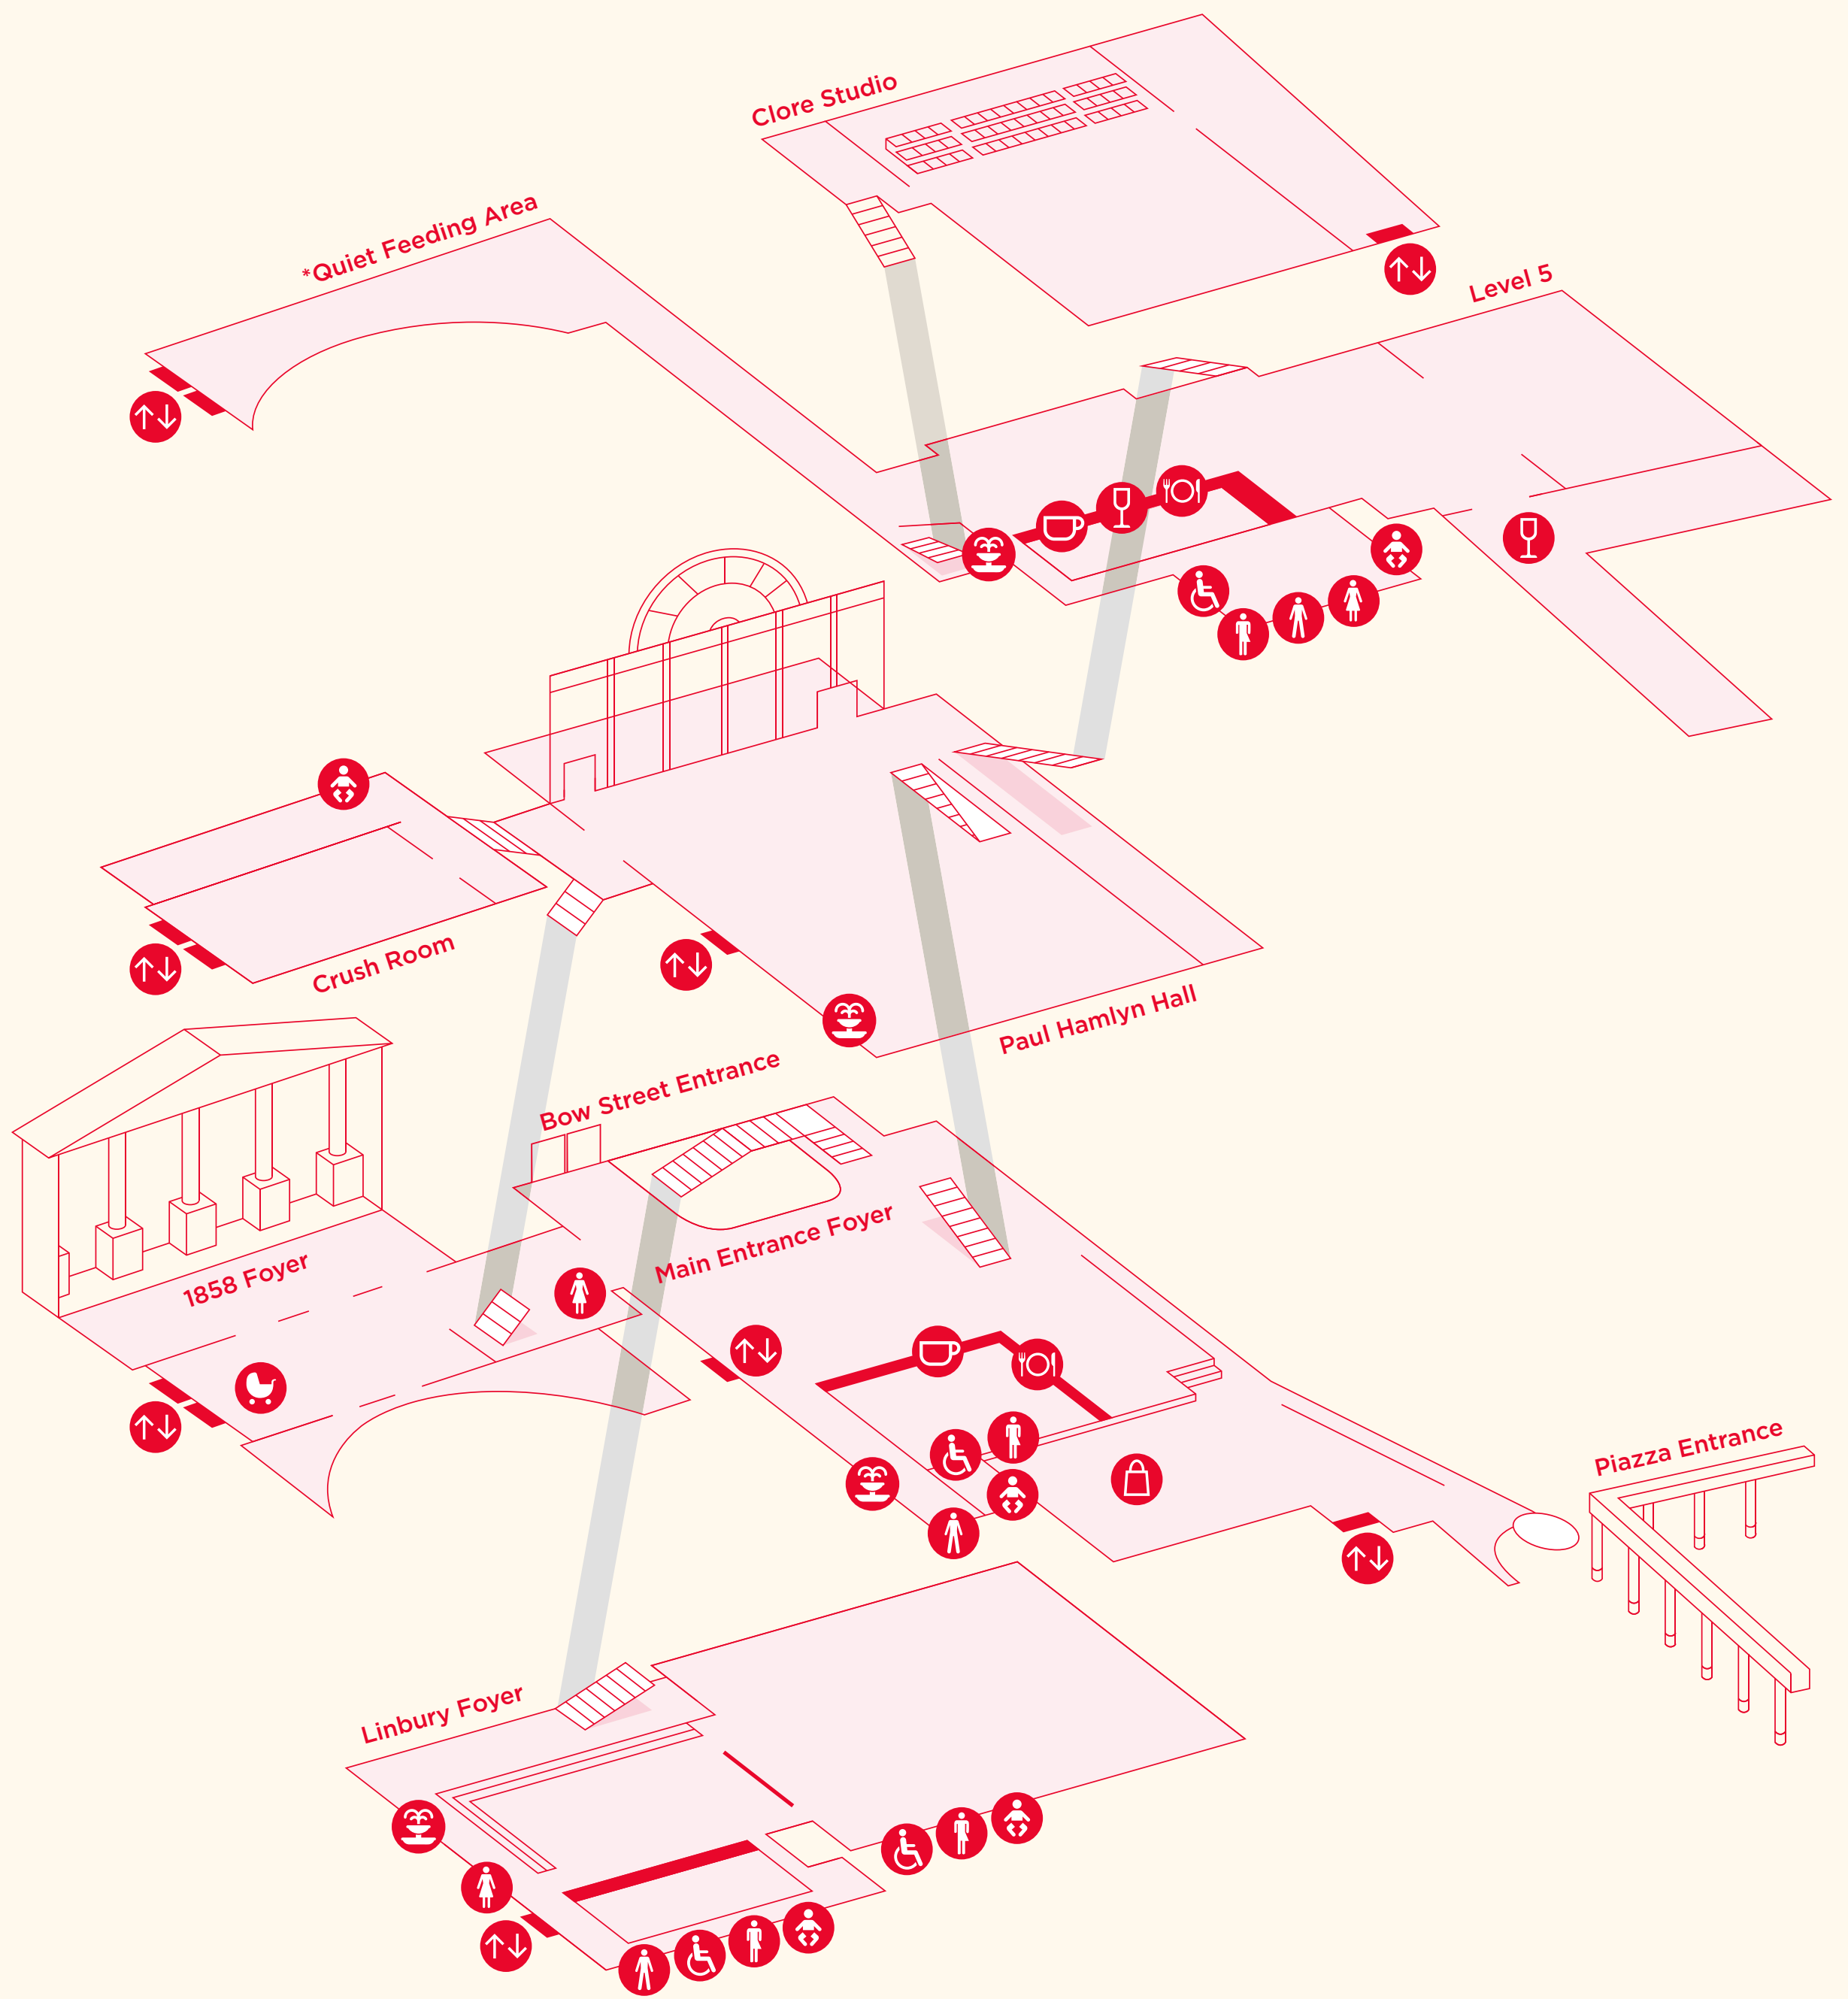

📍 Paul Hamlyn Hall

11.05am – 11.30am

DANCING PIANO 📍 Linbury Foyer

11.30am – 12pm

ROYAL BALLET SCHOOL NUTCRACKER DEMO

📍 Paul Hamlyn Hall

11.35am – 12pm

BALLET BARRE 📍 Linbury Foyer

12pm

12.05pm – 12.30pm

MIDWINTER MELODIES 📍 Linbury Foyer

12pm – 12.25pm

WOLF WITCH GIANT FAIRY

BEHIND THE SCENES

📍 Clore Studio

12.05pm – 12.30pm

LAND OF SWEETS 📍 Paul Hamlyn Hall

MAP

MEN'S TOILETS

WOMEN'S TOILETS

ACCESSIBLE/GENDER NEUTRAL TOILETS

BABY CHANGING

WATER FOUNTAIN

BUGGY PARK

CAFÉ

BAR

FOOD

SHOP

LIFT

*The Royal Opera House is a breastfeeding friendly venue. If you require a quieter place to feed please head up to Level 5.

LOTTERY FUNDED

Supported using public funding by
**ARTS COUNCIL
ENGLAND**