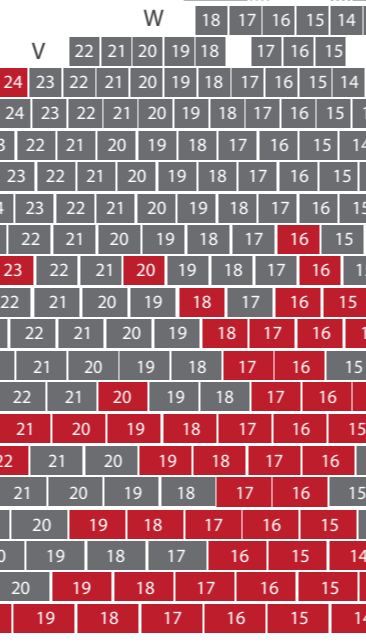

KEY

- Red boxes unavailable
- Grey boxes available

ORCHESTRA STALLS

ORCHESTRA PIT