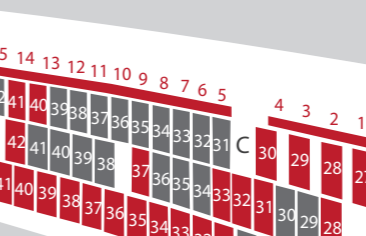

KEY

- Red boxes unavailable
- Grey boxes available

ORCHESTRA STALLS

ORCHESTRA PIT