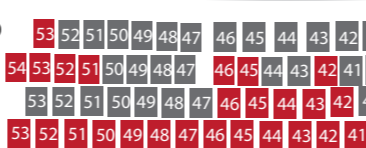

KEY

- Red boxes unavailable
- Grey boxes available

ORCHESTRA STALLS

ORCHESTRA PIT