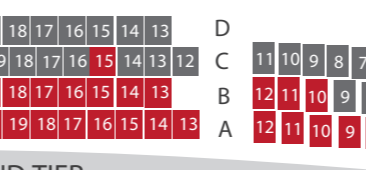

KEY

- Red boxes unavailable
- Grey boxes available

ORCHESTRA STALLS

ORCHESTRA PIT