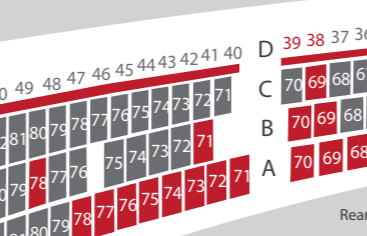

KEY

- Red boxes unavailable
- Grey boxes available

ORCHESTRA STALLS

ORCHESTRA PIT