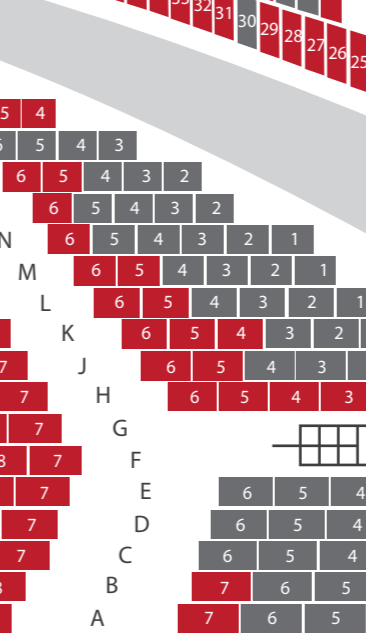

KEY

- Red boxes unavailable
- Grey boxes available

ORCHESTRA STALLS

ORCHESTRA PIT