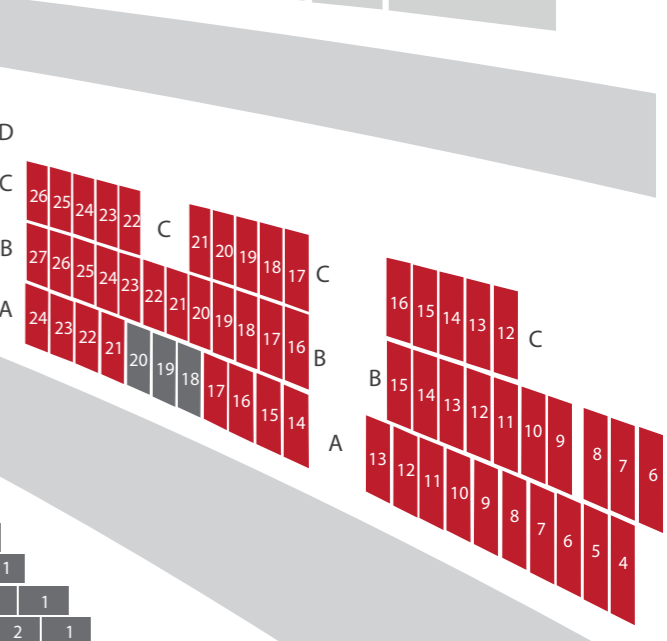

KEY

- Red boxes unavailable
- Grey boxes available

ORCHESTRA STALLS

ORCHESTRA PIT