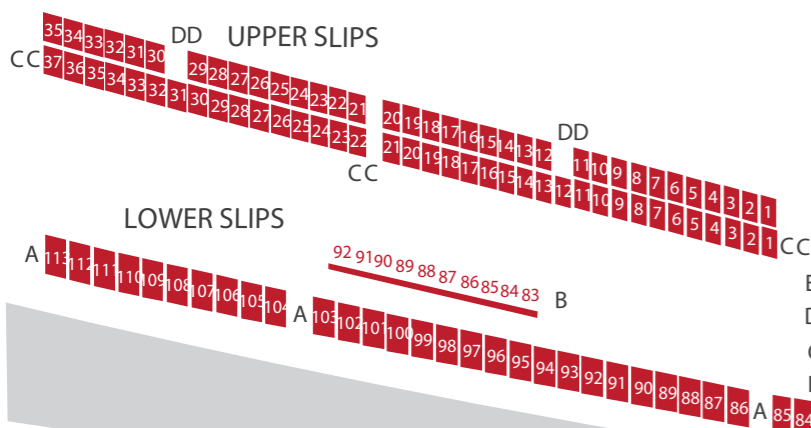

KEY

- Red boxes unavailable
- Grey boxes available

ORCHESTRA STALLS

ORCHESTRA PIT