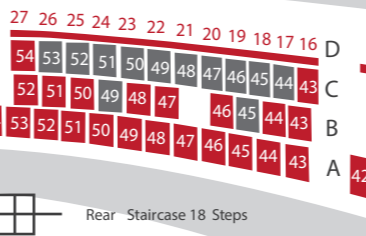

KEY

- Red boxes unavailable
- Grey boxes available

ORCHESTRA STALLS

ORCHESTRA PIT