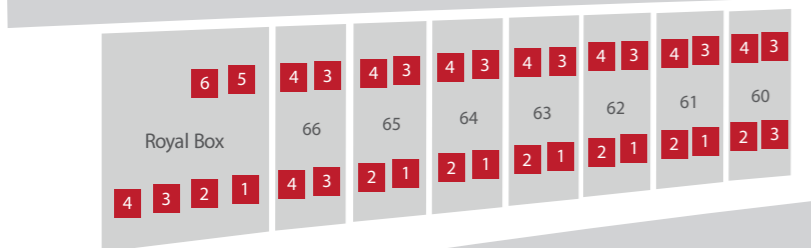

KEY

- Red boxes unavailable
- Grey boxes available

ORCHESTRA STALLS

ORCHESTRA PIT