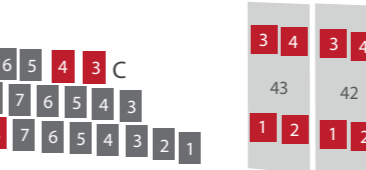

KEY

- Red boxes unavailable
- Grey boxes available

ORCHESTRA STALLS

ORCHESTRA PIT