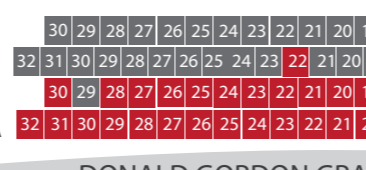

KEY

- Red boxes unavailable
- Grey boxes available

ORCHESTRA STALLS

ORCHESTRA PIT