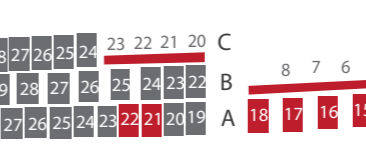

KEY

- Red boxes unavailable
- Grey boxes available

ORCHESTRA STALLS

ORCHESTRA PIT