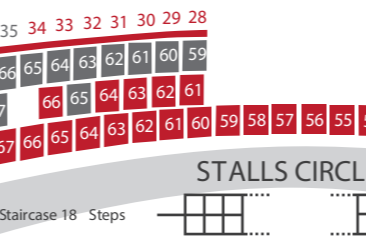

KEY

- Red boxes unavailable
- Grey boxes available

ORCHESTRA STALLS

ORCHESTRA PIT