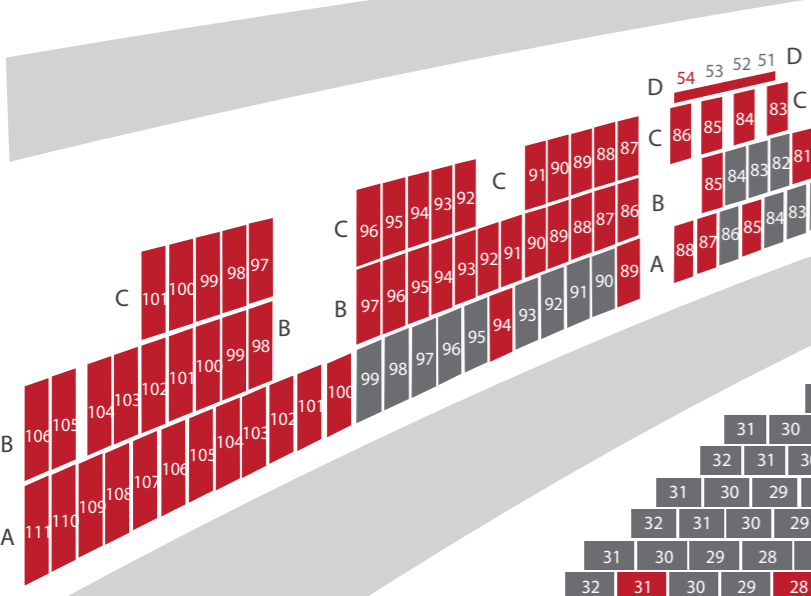

KEY

- Red boxes unavailable
- Grey boxes available

ORCHESTRA STALLS

ORCHESTRA PIT