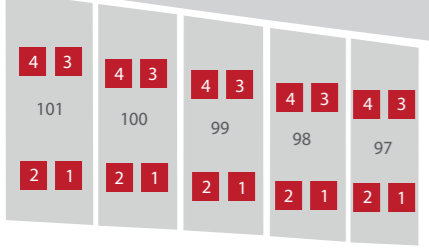

KEY

- Red boxes unavailable
- Grey boxes available

ORCHESTRA STALLS

ORCHESTRA PIT