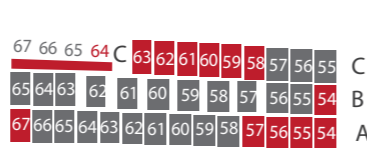

KEY

- Red boxes unavailable
- Grey boxes available

ORCHESTRA STALLS

ORCHESTRA PIT