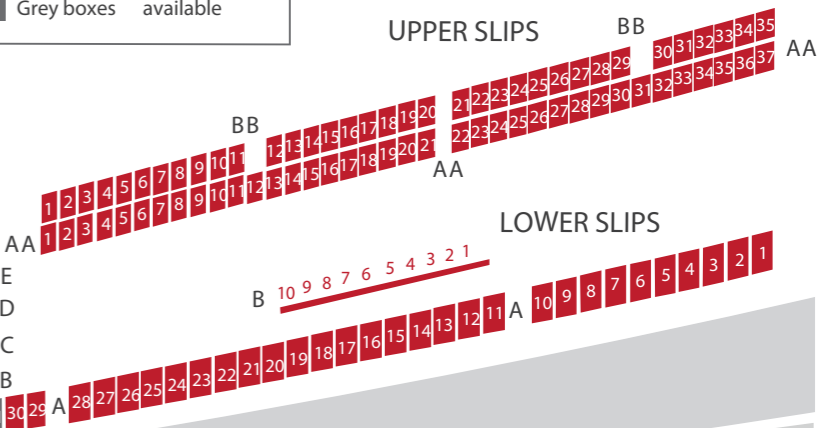

KEY

- Red boxes unavailable
- Grey boxes available

ORCHESTRA STALLS

ORCHESTRA PIT