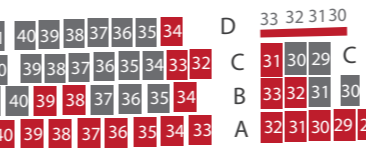

KEY

- Red boxes unavailable
- Grey boxes available

ORCHESTRA STALLS

ORCHESTRA PIT