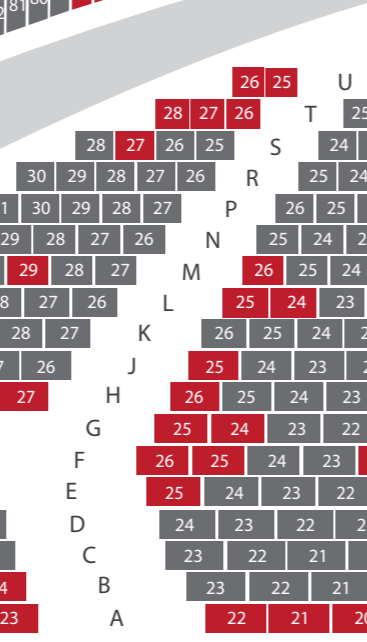

KEY

- Red boxes unavailable
- Grey boxes available

ORCHESTRA STALLS

ORCHESTRA PIT