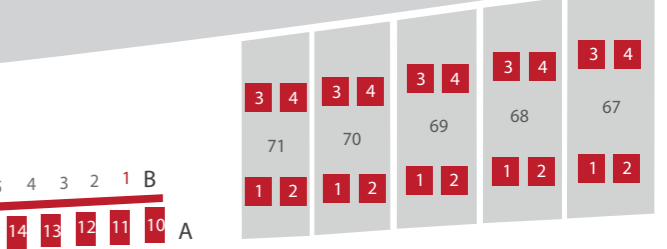

KEY

- Red boxes unavailable
- Grey boxes available

ORCHESTRA STALLS

ORCHESTRA PIT