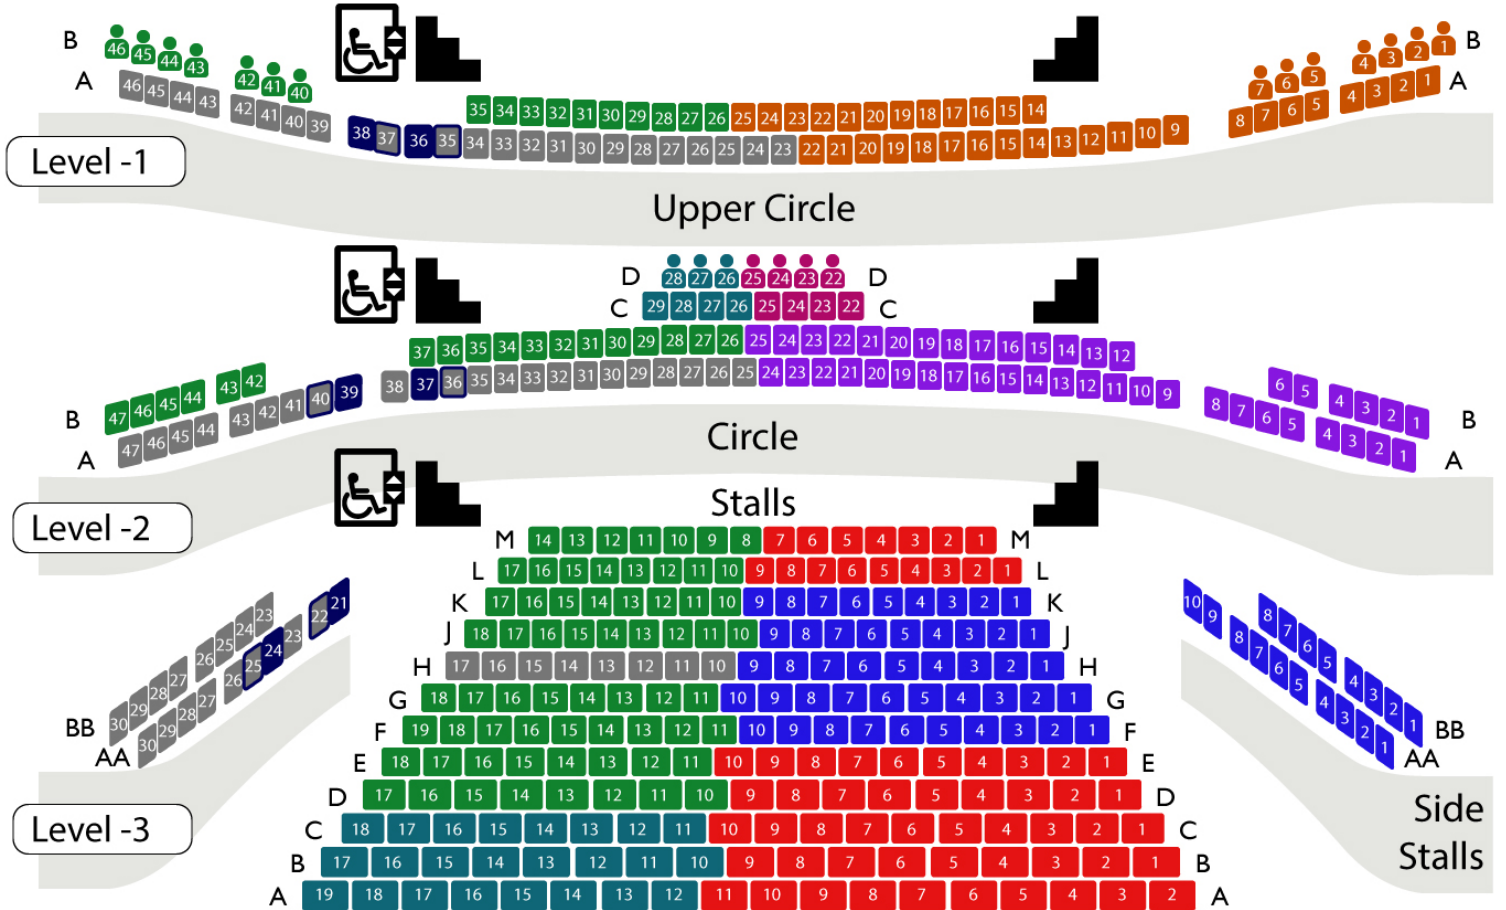

Entrance 2

# Linbury Theatre

Entrance 1

**With Lift Access**

- 0** STEPS
- UP TO 5** STEPS
- UP TO 10** STEPS

Lift access is only available on Auditorium Right

We recommend Auditorium Right for customers with mobility impairments

**Lift Access Not Available**

- UP TO 15** STEPS
- UP TO 25** STEPS
- UP TO 30** STEPS
- UP TO 45** STEPS
- UP TO 50** STEPS

**Key**

- Wheelchair space and companion seat
- Disabled lift
- Exit
- Accessible toilet
- Standing
- Steep steps
- Bar and restaurant
- Male and female toilets