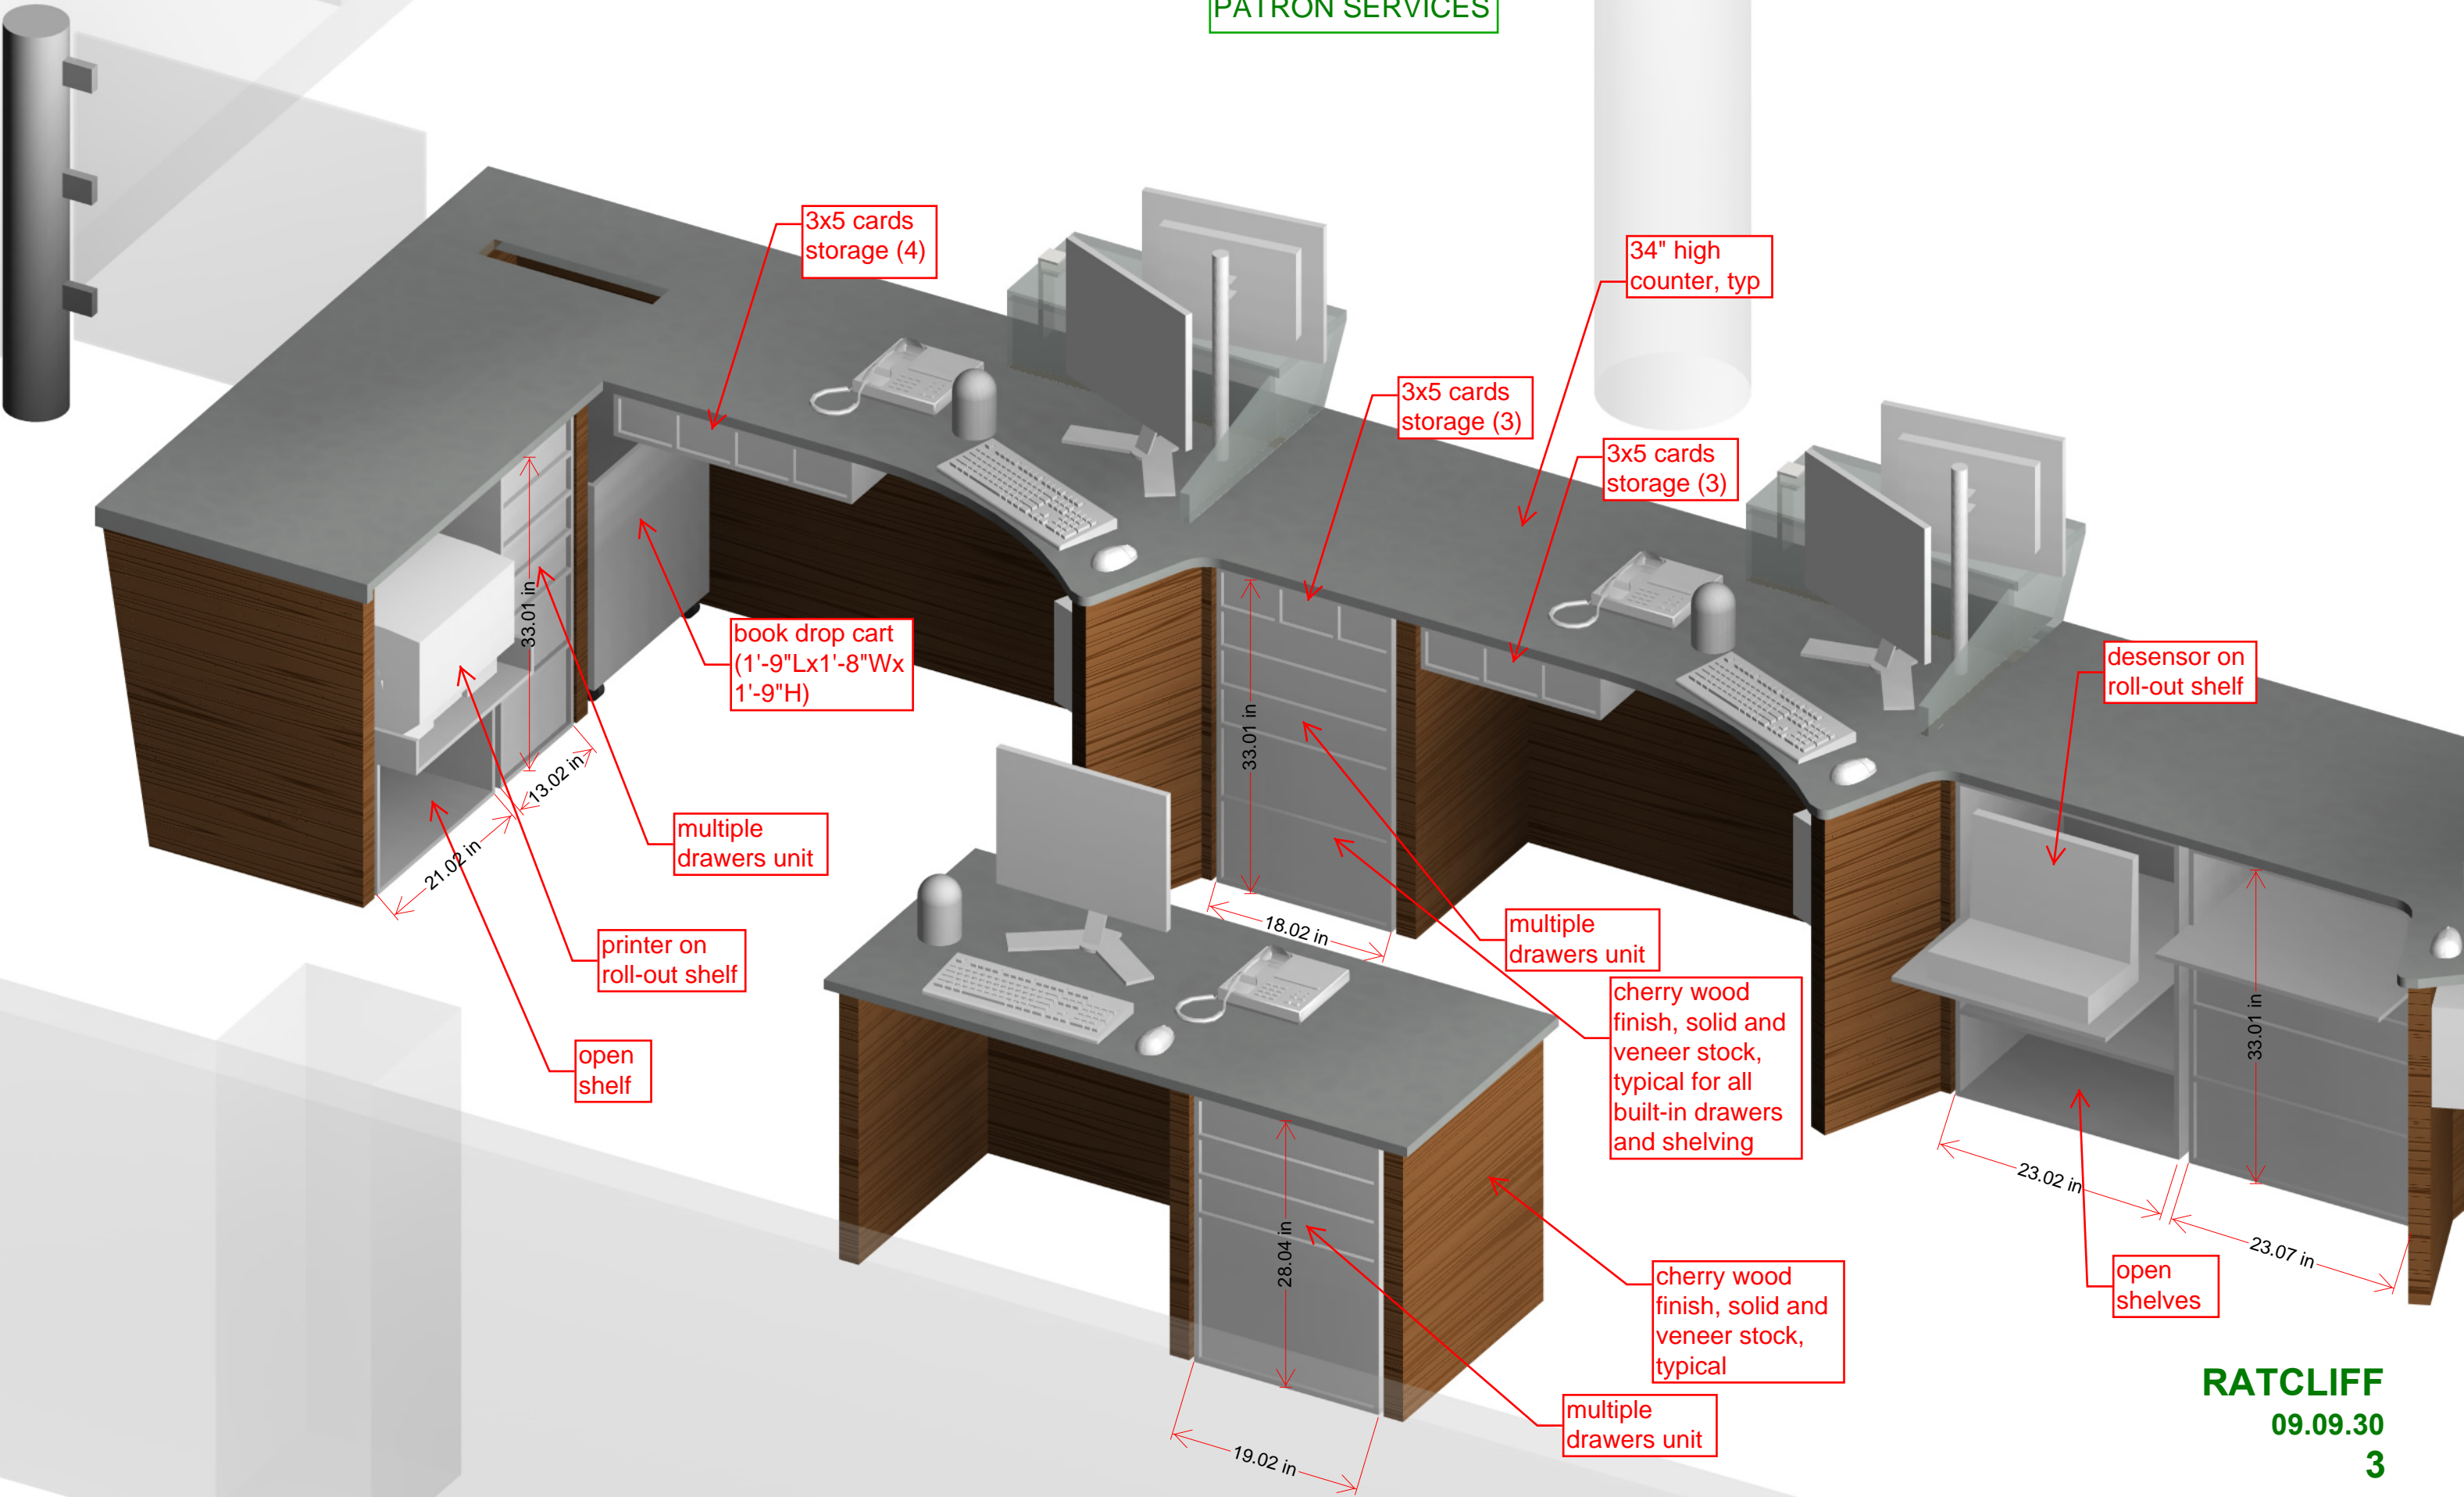

RESERVE /  
PATRON SERVICES

REFERENCE

book drop cart

desensor on  
roll-out shelf

42" high

34" high

dual monitor  
displays

printer &  
storage

time clocks  
on roll-out

printer &  
storage

RESERVE / PATRON SERVICES

3x5 cards storage (4)

34" high counter, typ

3x5 cards storage (3)

3x5 cards storage (3)

book drop cart (1'-9"Lx1'-8"Wx1'-9"H)

desensor on roll-out shelf

multiple drawers unit

printer on roll-out shelf

open shelf

multiple drawers unit

cherry wood finish, solid and veneer stock, typical for all built-in drawers and shelving

cherry wood finish, solid and veneer stock, typical

34" high  
counter, typ

"lazy susan" style  
shelving system

33.01 in  
33.01 in  
23.03 in

33.01 in  
18.01 in

multiple  
drawers unit

cherry wood  
finish, solid and  
veneer stock,  
typical for all  
built-in drawers  
and shelving