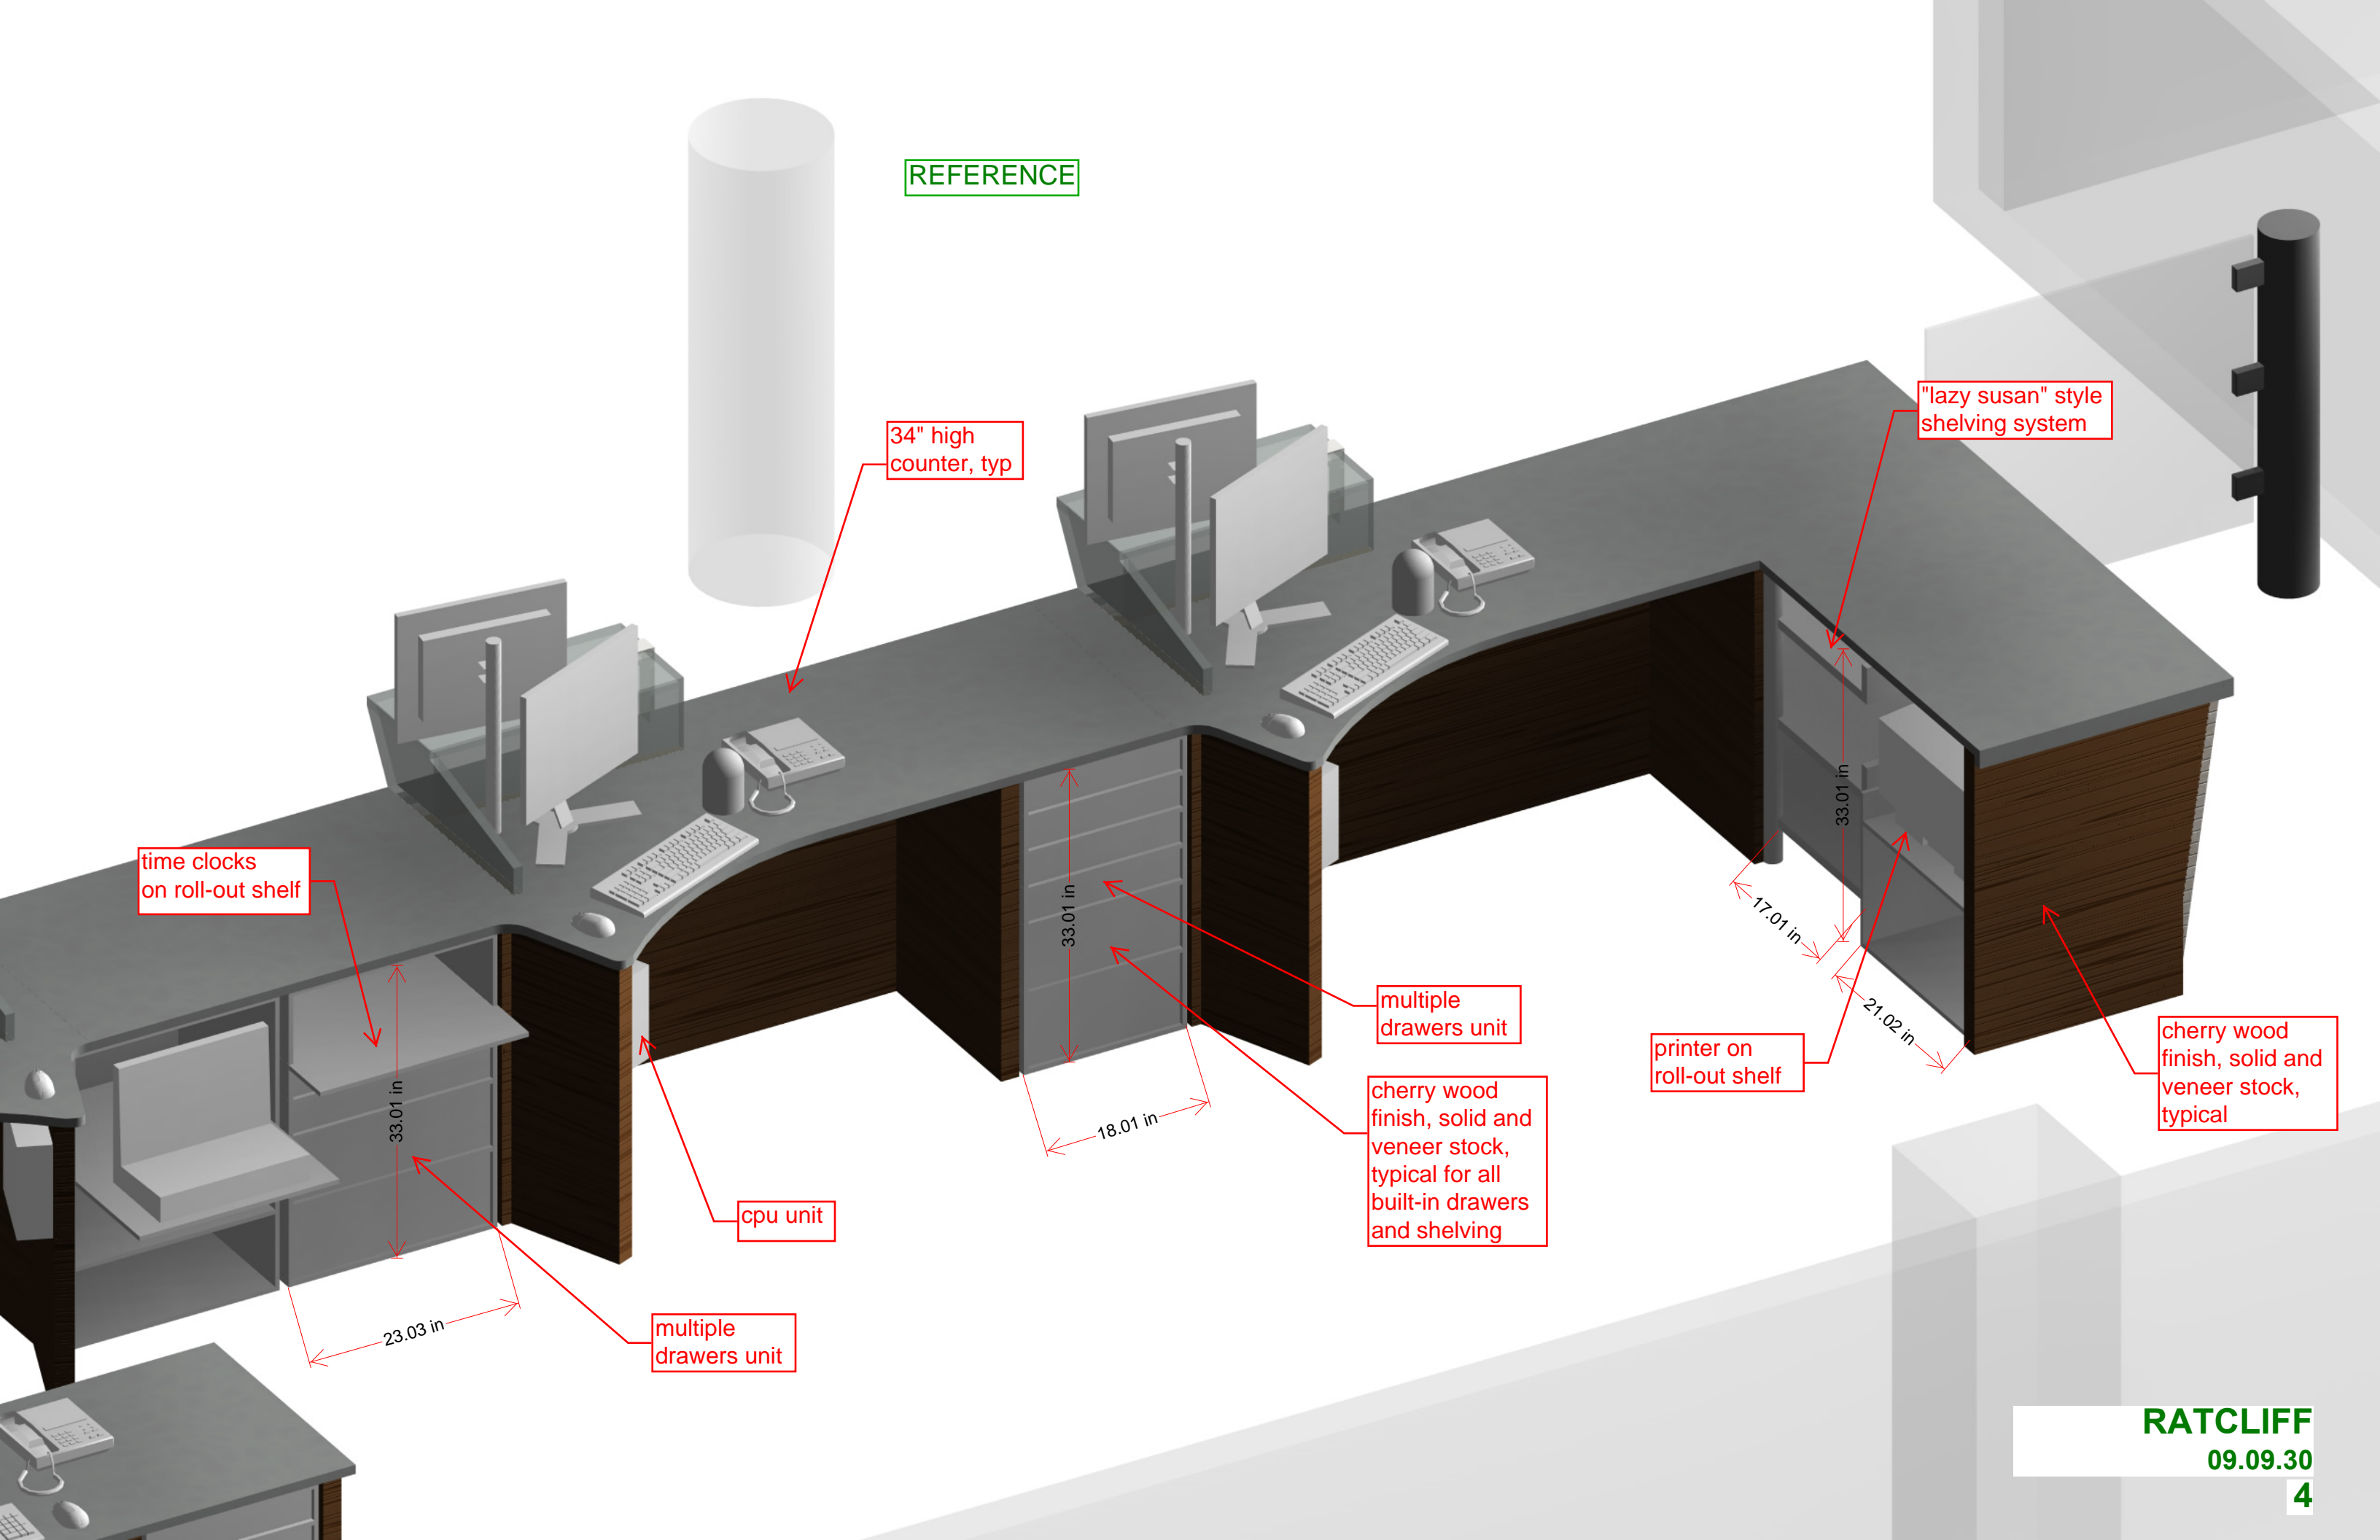

desensor on roll-out shelf

multiple drawers unit

printer on roll-out shelf

open shelf

multiple drawers unit

cherry wood finish, solid and veneer stock, typical for all built-in drawers and shelving

cherry wood finish, solid and veneer stock, typical

multiple drawers unit

open shelves

33.01 in  
21.02 in  
13.02 in

33.01 in  
18.02 in

28.04 in  
19.02 in

33.01 in  
23.02 in  
23.07 in

REFERENCE

time clocks  
on roll-out shelf

34" high  
counter, typ

"lazy susan" style  
shelving system

33.01 in  
33.01 in  
23.03 in

33.01 in  
18.01 in

multiple  
drawers unit

cherry wood  
finish, solid and  
veneer stock,  
typical for all  
built-in drawers  
and shelving

granite stone counter  
top, 3" thick

custom stainless  
steel clamp support,  
1/2" thick

motorized pedestrian  
swing gate, model  
"MPS 122" by www.  
turnstiles.us

textured porcelain  
tiles, INAX "marble  
rock" HAL-R/MBR-3  
(237x120mm/sheet)