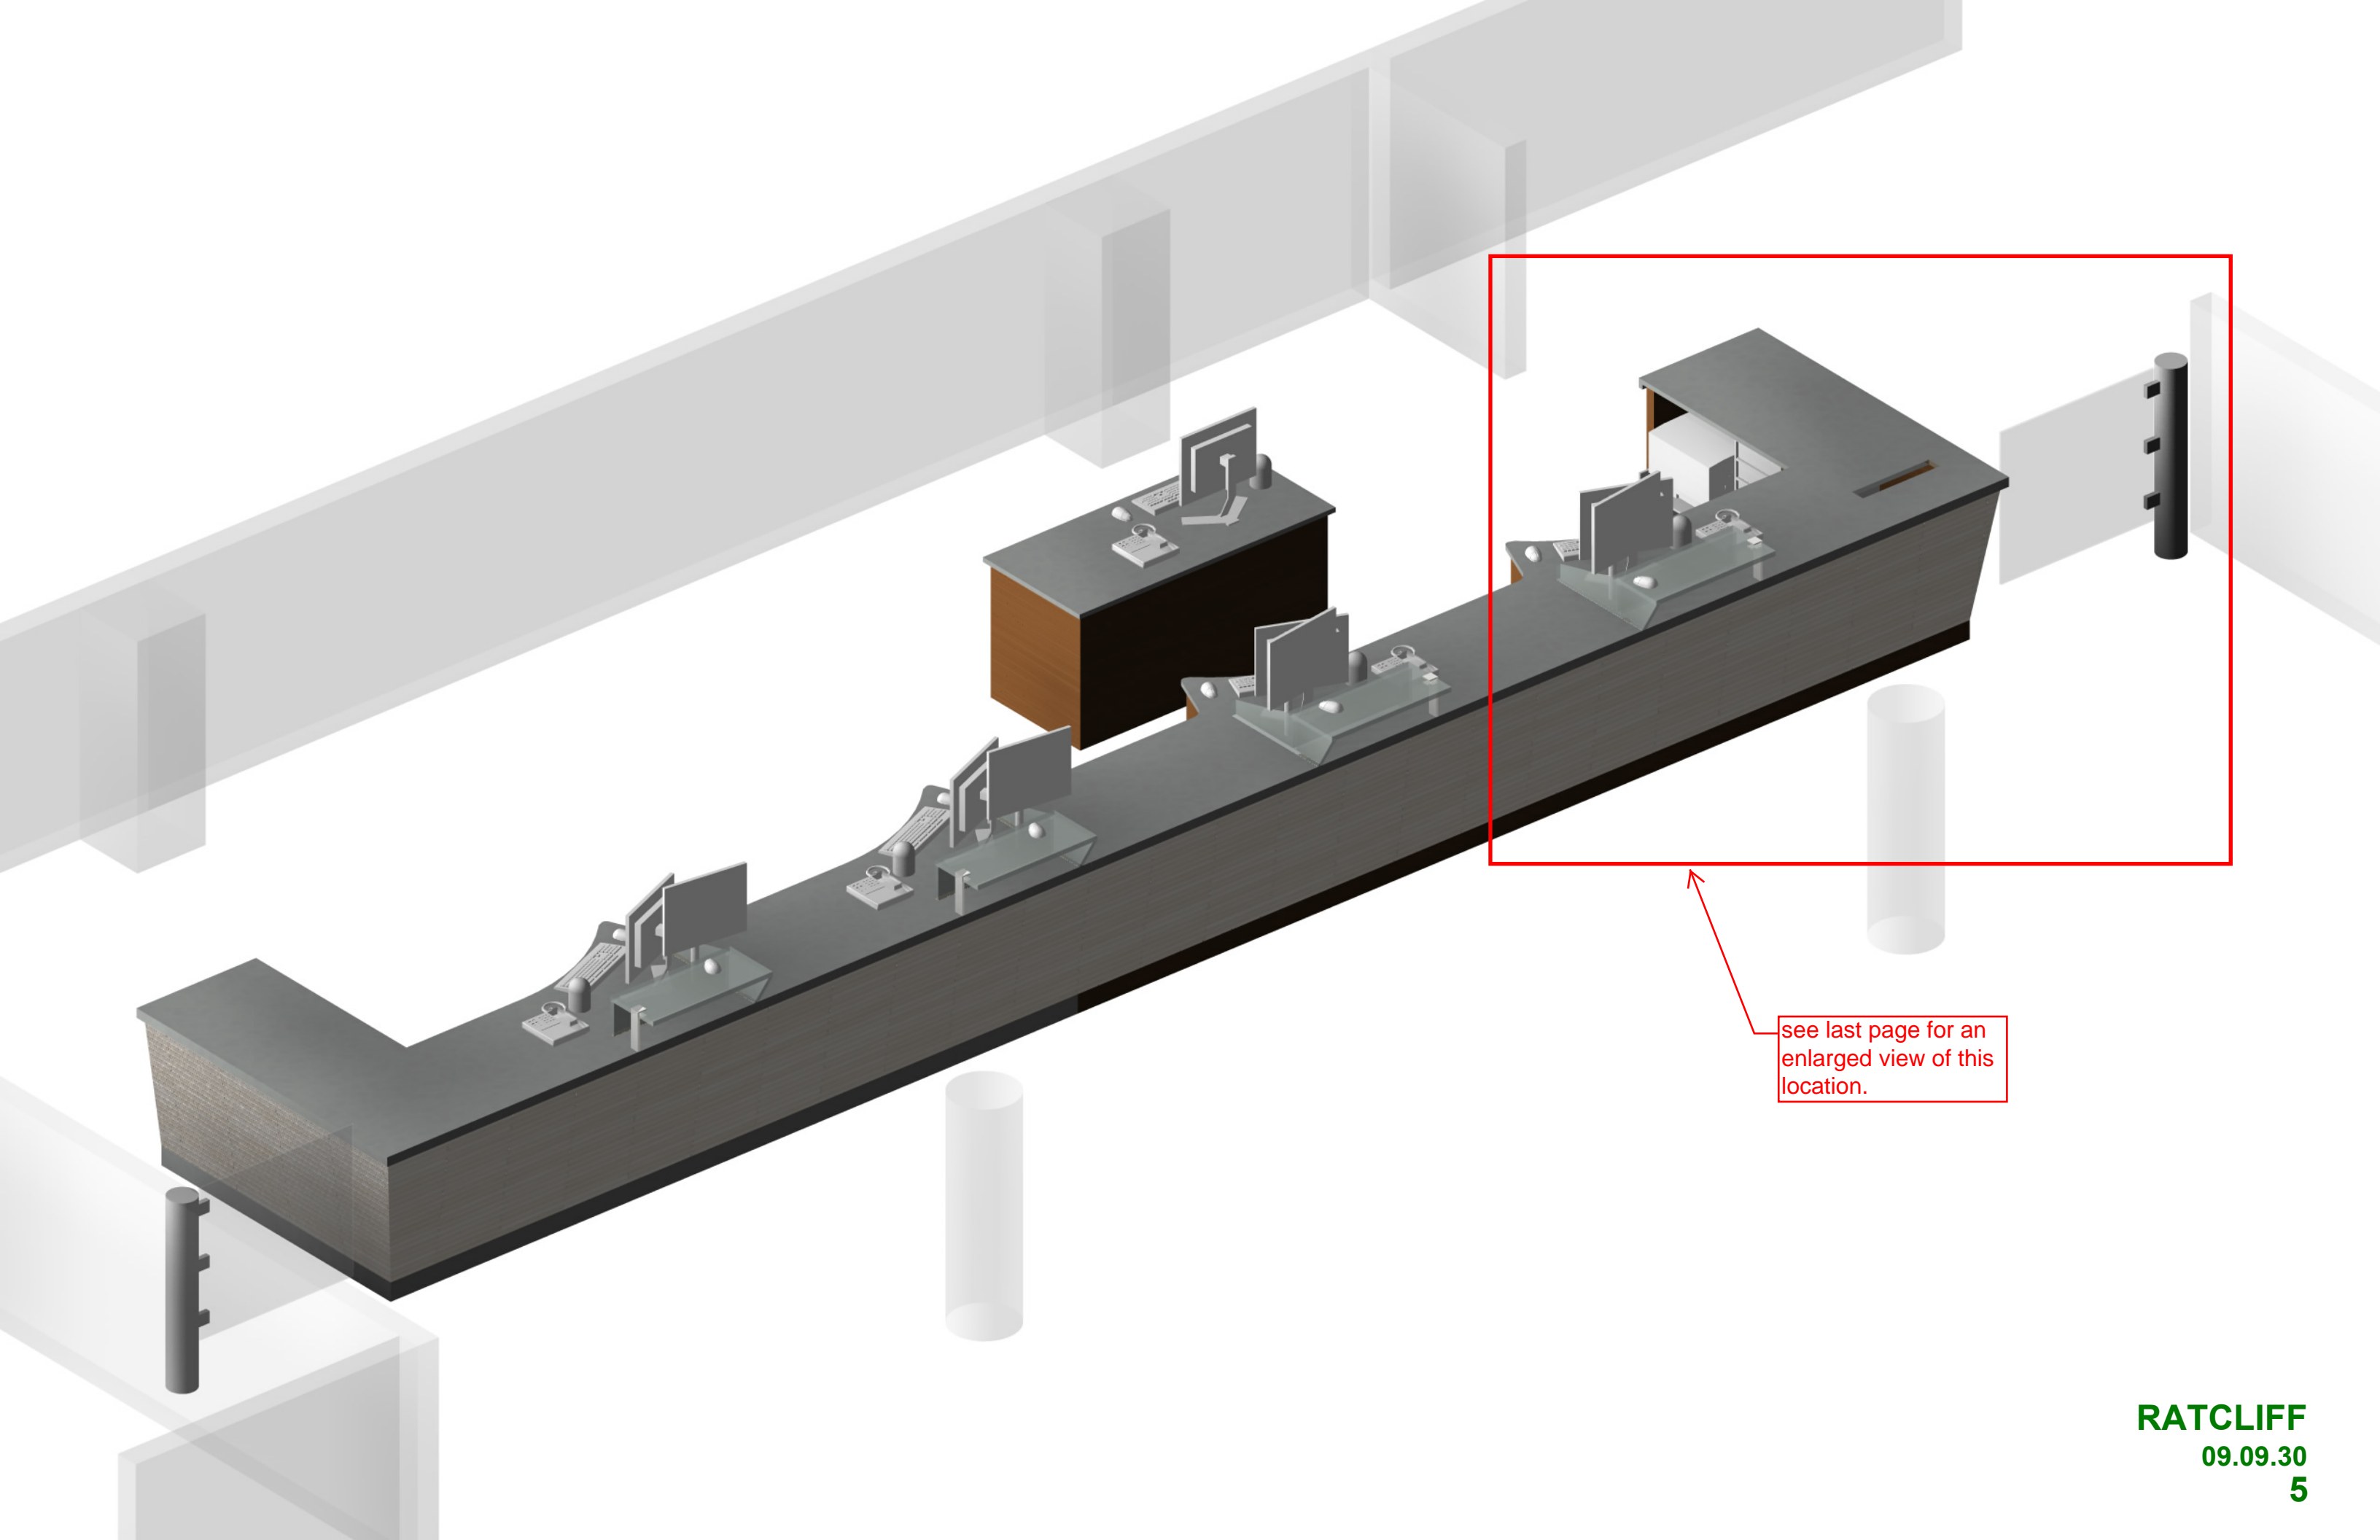

see last page for an enlarged view of this location.