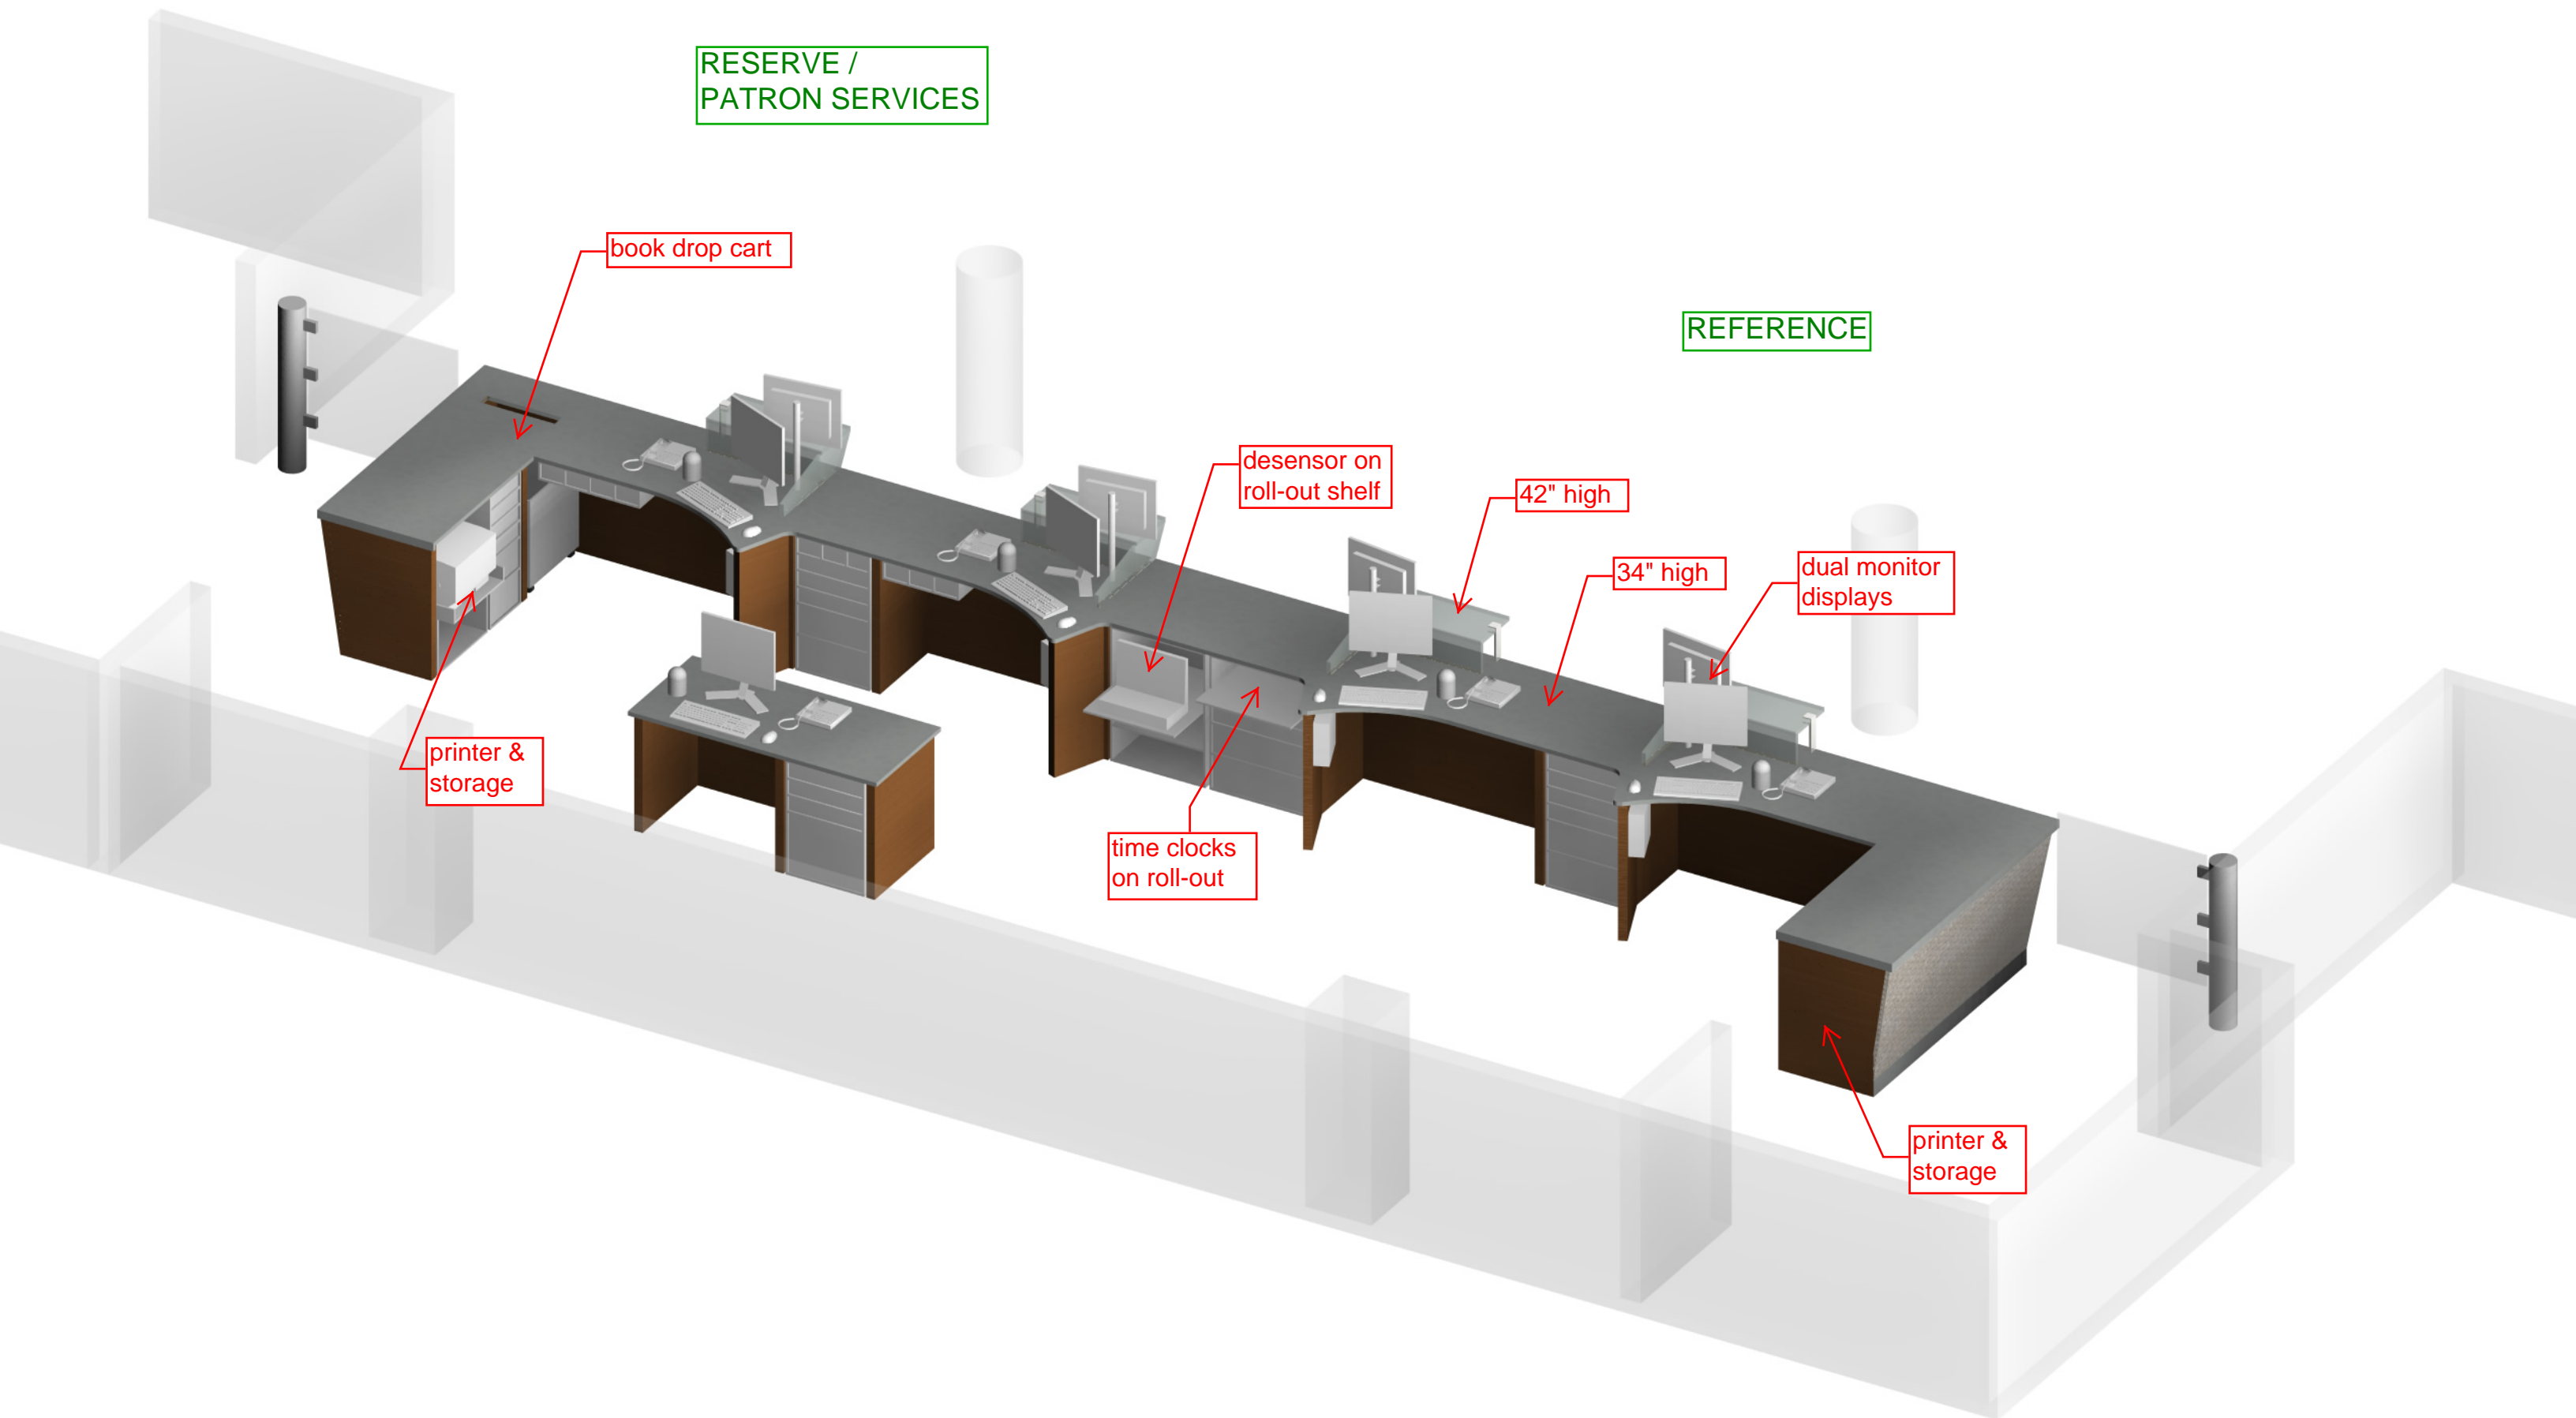

RESERVE /  
PATRON SERVICES

REFERENCE

book drop cart

desensor on  
roll-out shelf

42" high

34" high

dual monitor  
displays

printer &  
storage

time clocks  
on roll-out

printer &  
storage

RESERVE / PATRON SERVICES

3x5 cards storage (4)

34" high counter, typ

3x5 cards storage (3)

3x5 cards storage (3)

book drop cart (1'-9"Lx1'-8"Wx1'-9"H)

desensor on roll-out shelf

multiple drawers unit

printer on roll-out shelf

open shelf

multiple drawers unit

cherry wood finish, solid and veneer stock, typical for all built-in drawers and shelving

cherry wood finish, solid and veneer stock, typical

34" high  
counter, typ

"lazy susan" style  
shelving system

33.01 in  
33.01 in  
23.03 in

33.01 in  
18.01 in

multiple  
drawers unit

cherry wood  
finish, solid and  
veneer stock,  
typical for all  
built-in drawers  
and shelving