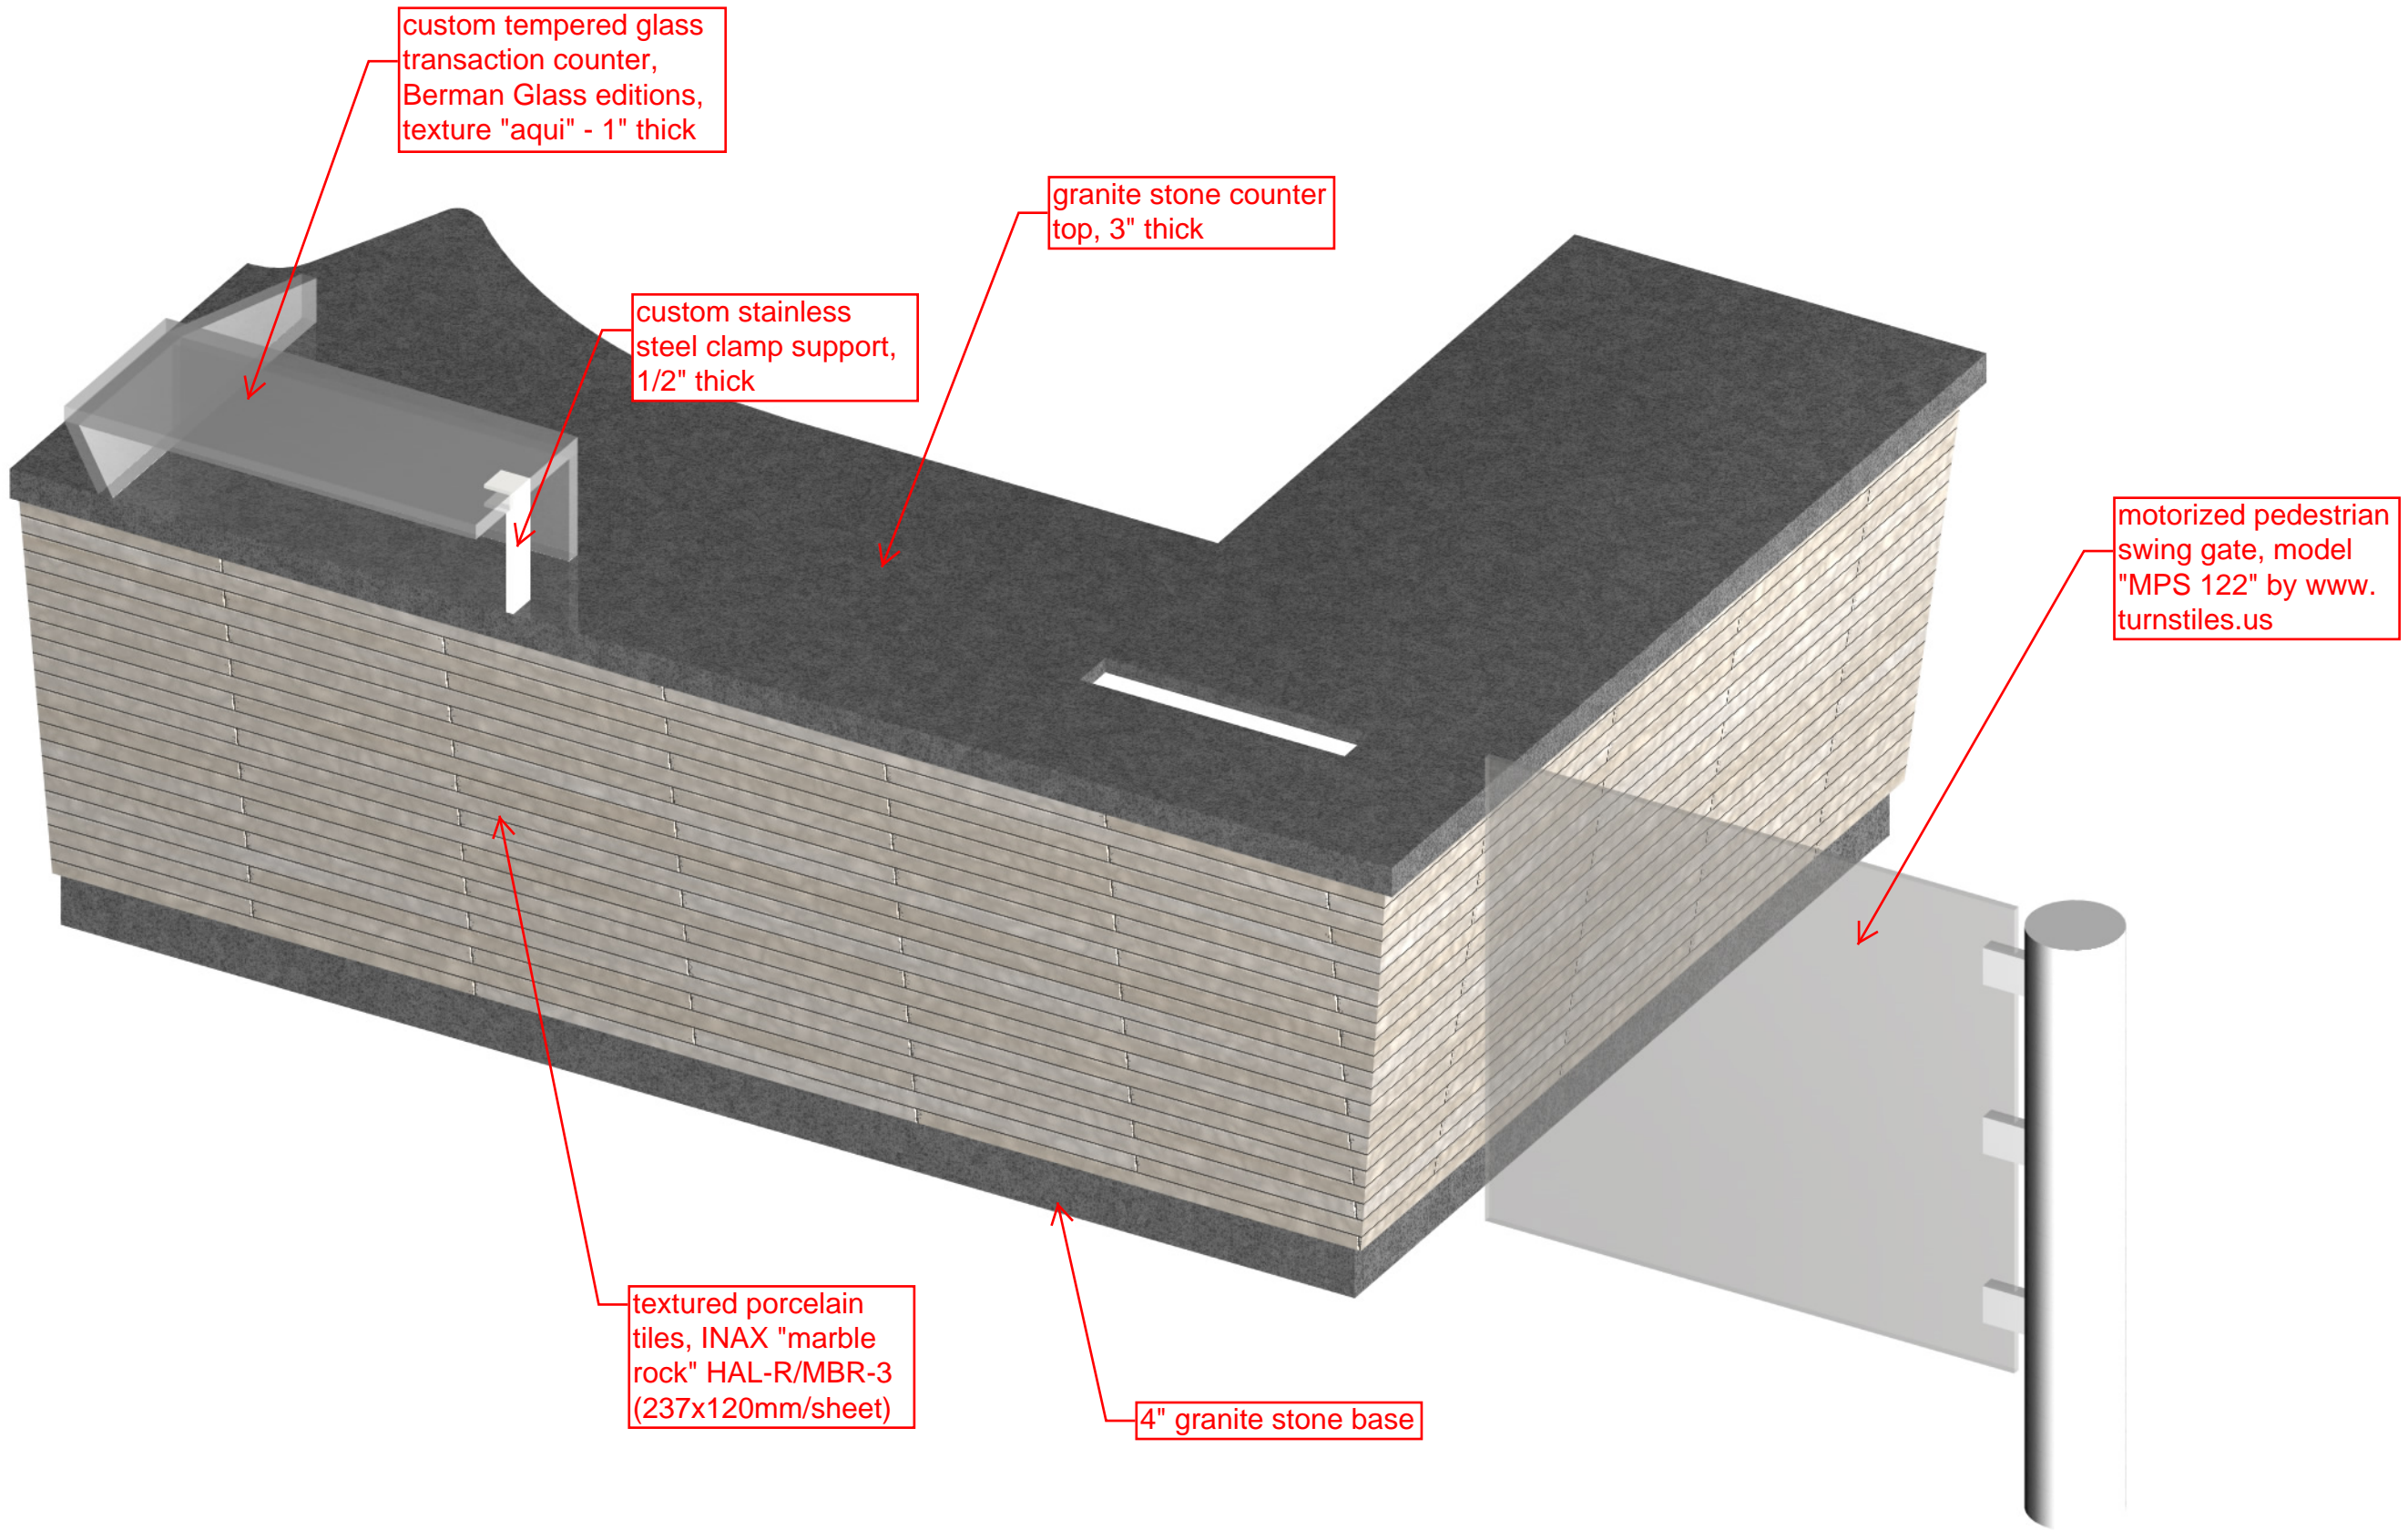

34" high  
counter, typ

"lazy susan" style  
shelving system

33.01 in  
33.01 in  
23.03 in

33.01 in  
18.01 in

multiple  
drawers unit

cherry wood  
finish, solid and  
veneer stock,  
typical for all  
built-in drawers  
and shelving

17.01 in  
33.01 in  
21.02 in

printer on  
roll-out shelf

cherry wood  
finish, solid and  
veneer stock,  
typical

cpu unit

multiple  
drawers unit

see last page for an enlarged view of this location.

custom tempered glass  
transaction counter,  
Berman Glass editions,  
texture "aqui" - 1" thick

granite stone counter  
top, 3" thick

custom stainless  
steel clamp support,  
1/2" thick

motorized pedestrian  
swing gate, model  
"MPS 122" by www.  
turnstiles.us

textured porcelain  
tiles, INAX "marble  
rock" HAL-R/MBR-3  
(237x120mm/sheet)

4" granite stone base