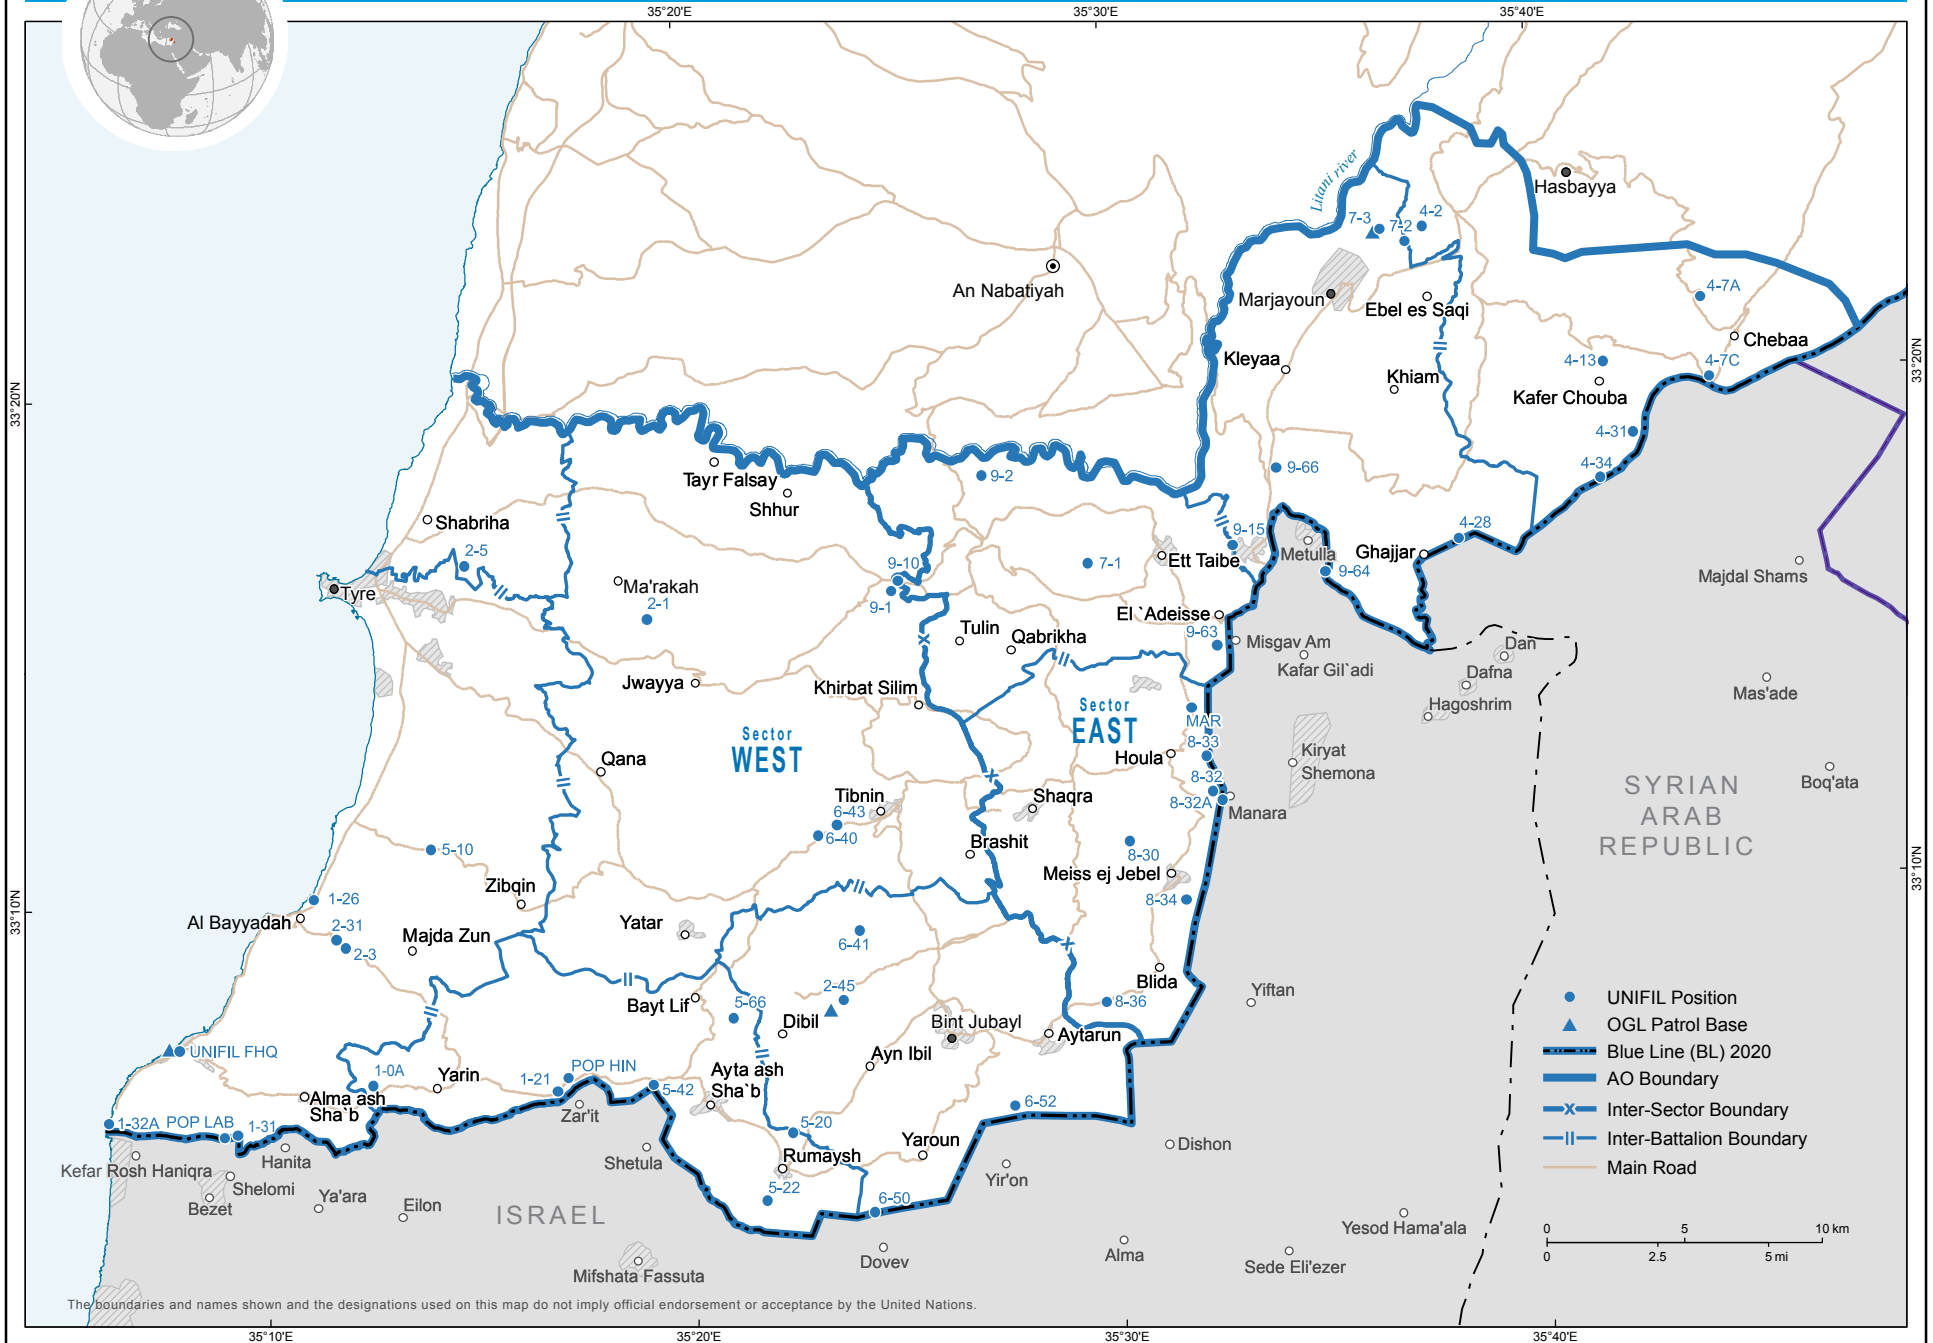

# UNIFIL

- UNIFIL Position
- ▲ OGL Patrol Base
- Blue Line (BL) 2020
- AO Boundary
- X— Inter-Sector Boundary
- ||— Inter-Battalion Boundary
- Main Road

The boundaries and names shown and the designations used on this map do not imply official endorsement or acceptance by the United Nations.