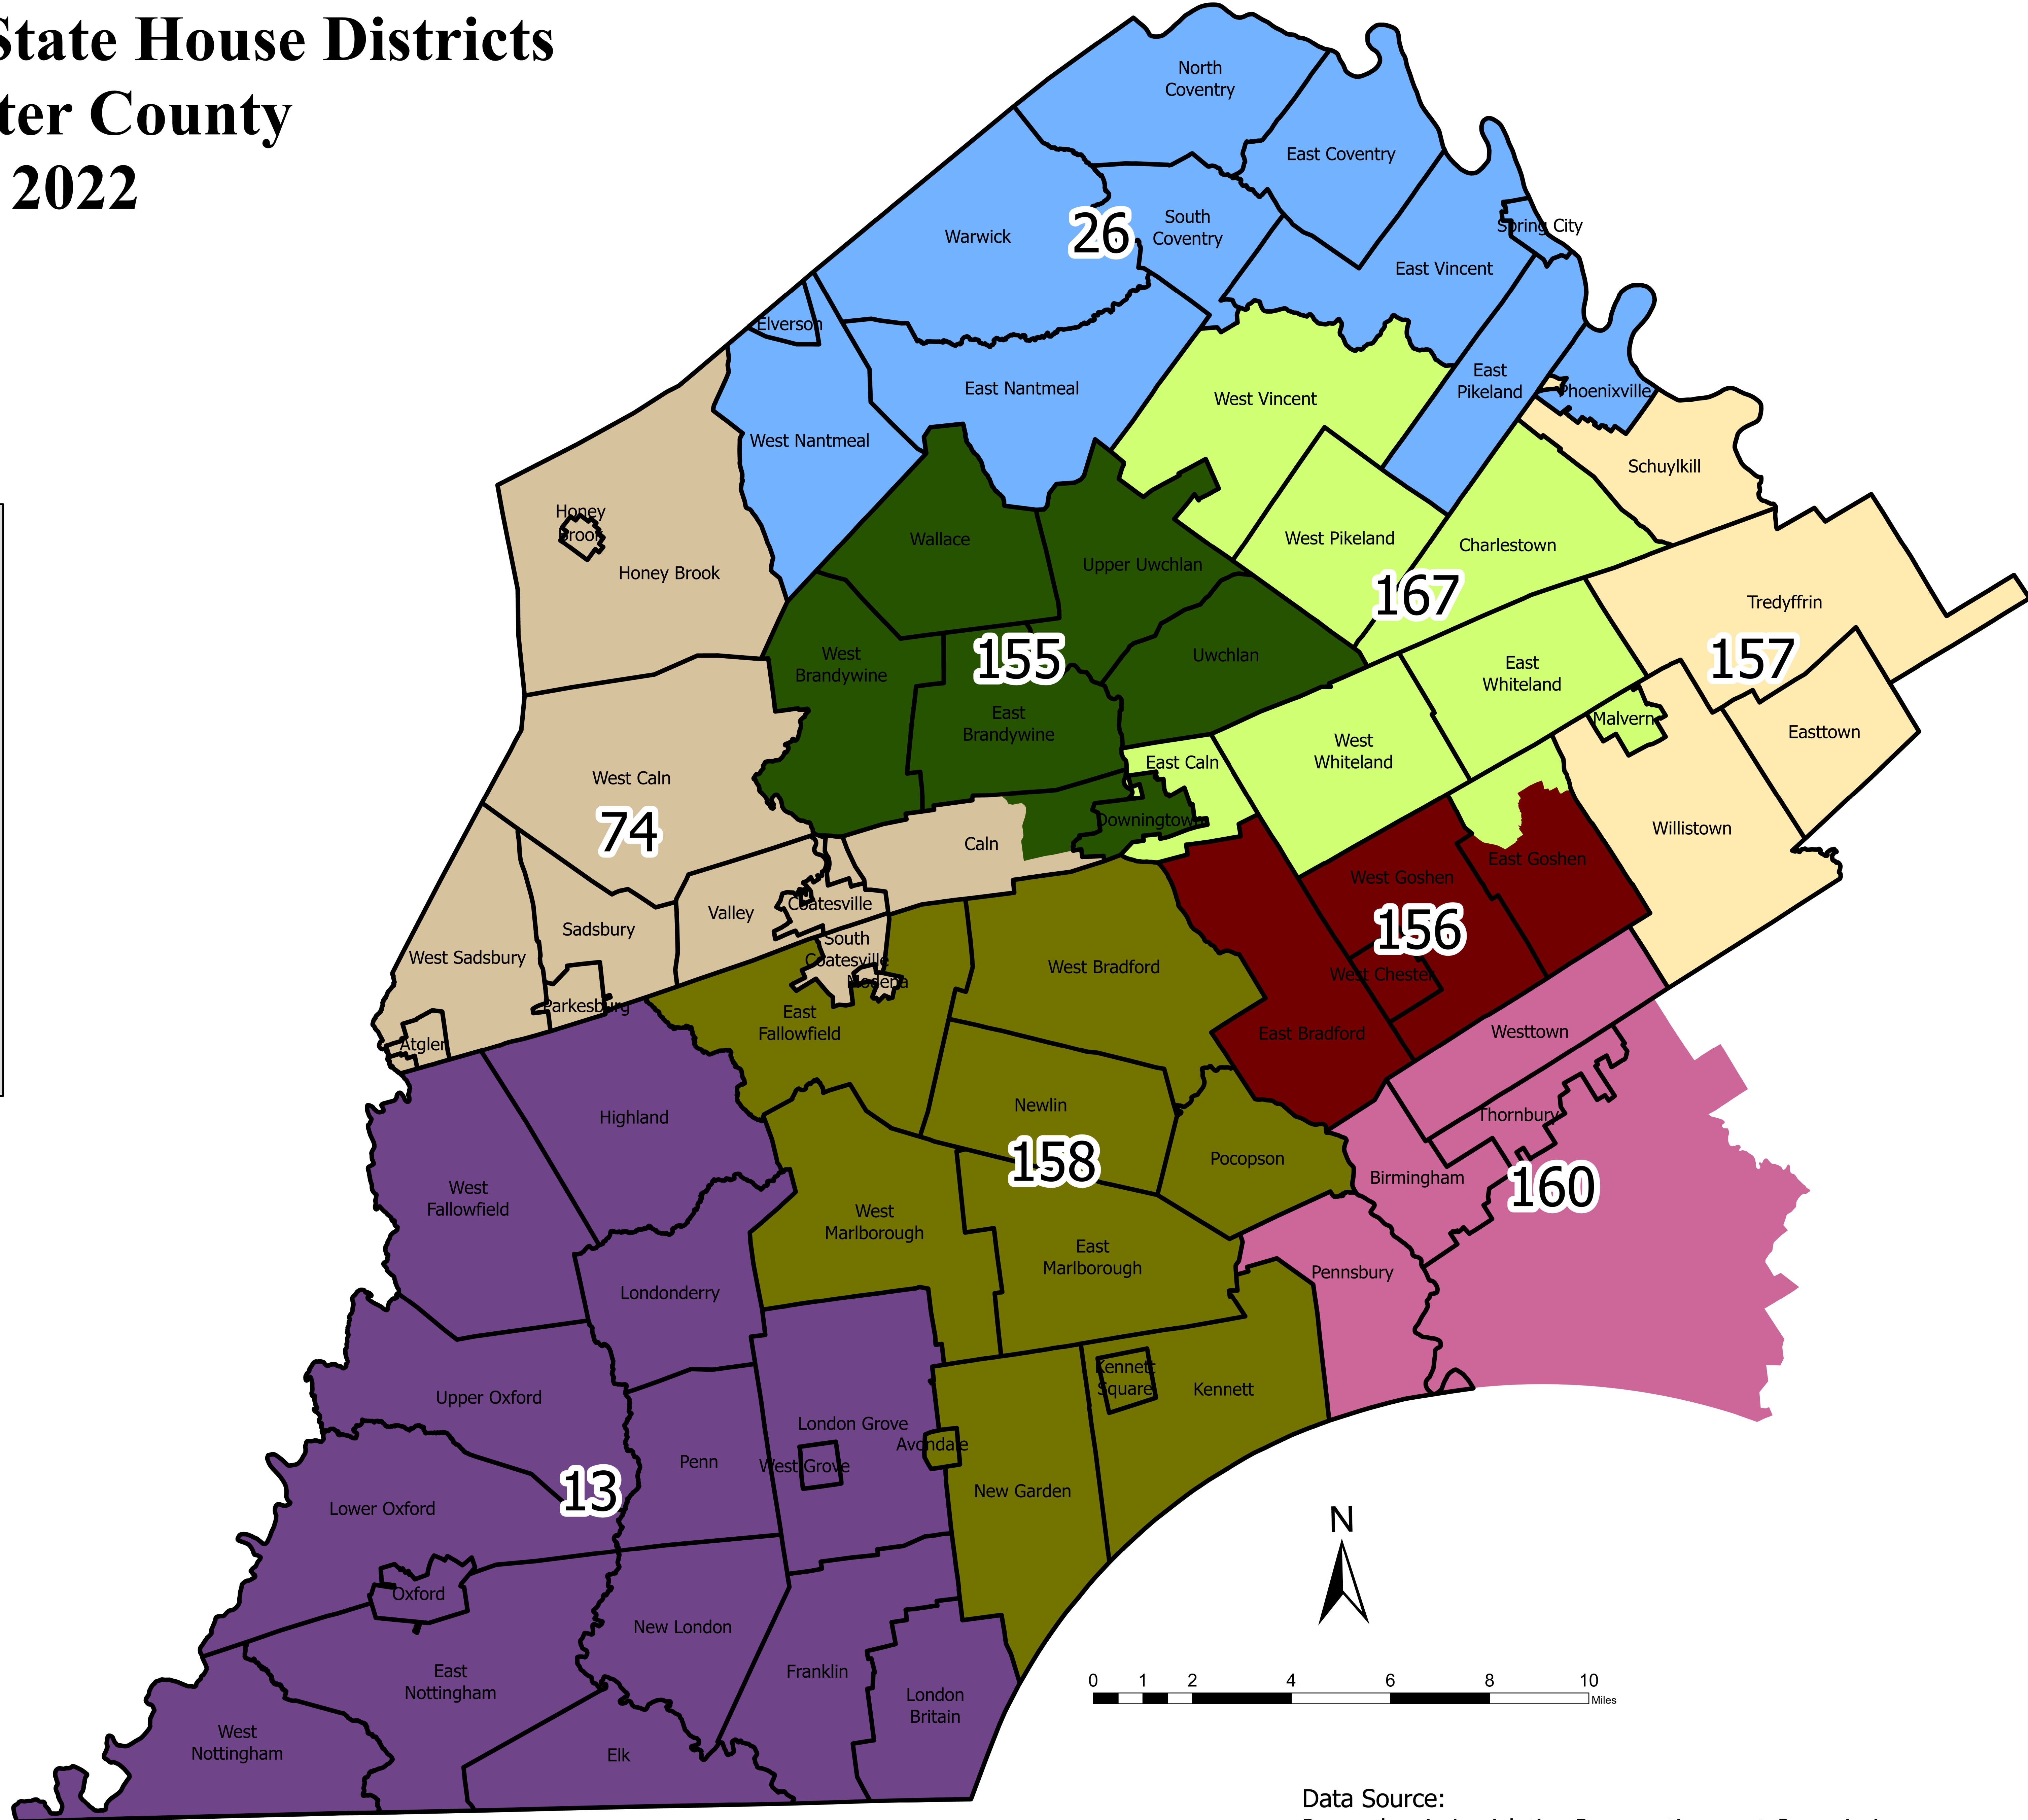

Pennsylvania State House Districts

Chester County

2022

Legend

Municipalities
State House Districts

	13
	26
	74
	155
	156
	157
	158
	160
	167

Data Source:
Pennsylvania Legislative Reapportionment Commission
Date Prepared: March 25, 2022