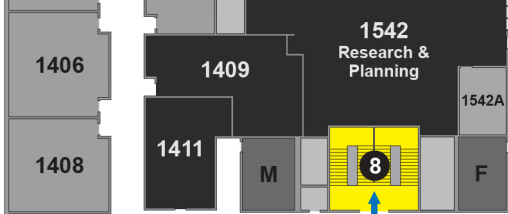

How to get to the College of Dupage Meteorology Department

Park in the NE
corner of
College Lot 3

Enter through either
the SCC or BIC

2406
Part-time
Faculty

BIC
2405
Testing

BIC 2405B

**From the BIC entrance,
take elevator or stairs
to 3rd floor of the BIC**

2503

2411

M

8

F

E E

2414

2412