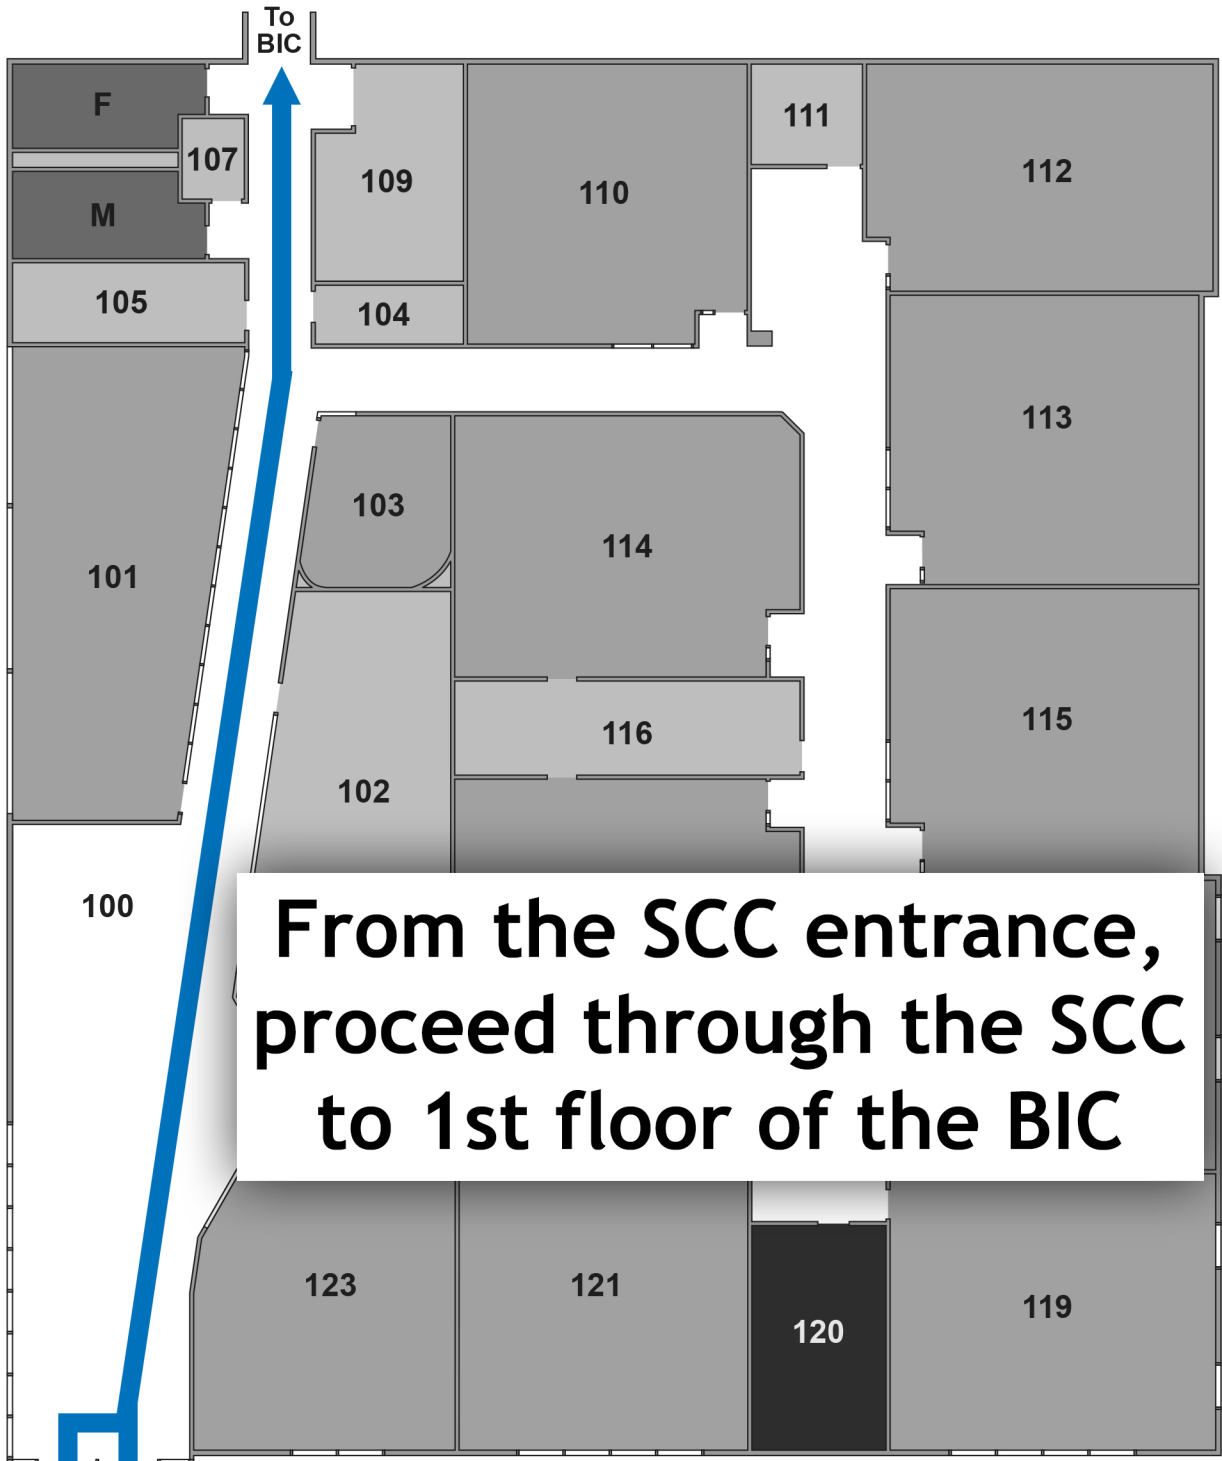

How to get to the College of Dupage Meteorology Department

Park in the NE
corner of
College Lot 3

Enter through either
the SCC or BIC

2406
Part-time
Faculty

BIC
2405
Testing

BIC 2405B

**From the BIC entrance,
take elevator or stairs
to 3rd floor of the BIC**

2503

2411

M

8

F

E E

2414

2412