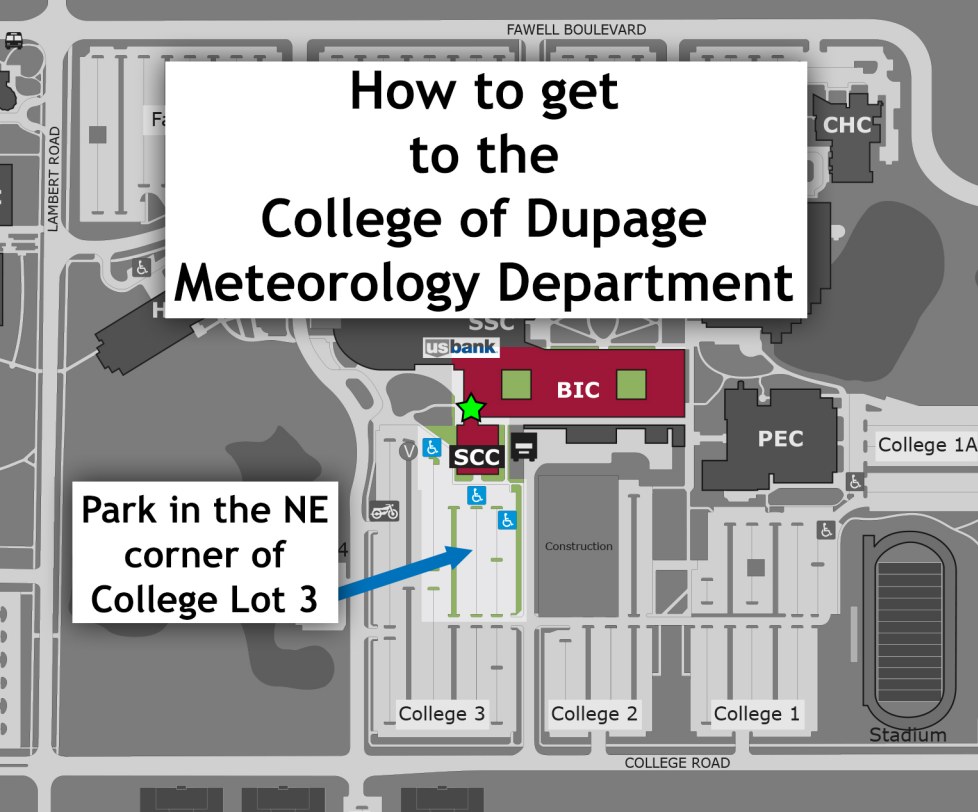

How to get to the College of Dupage Meteorology Department

Park in the NE
corner of
College Lot 3

Enter through either
the SCC or BIC

2406
Part-time
Faculty

BIC
2405
Testing

BIC 2405B

**From the BIC entrance,
take elevator or stairs
to 3rd floor of the BIC**

2503

2411

M

8

F

E E

2414

2412