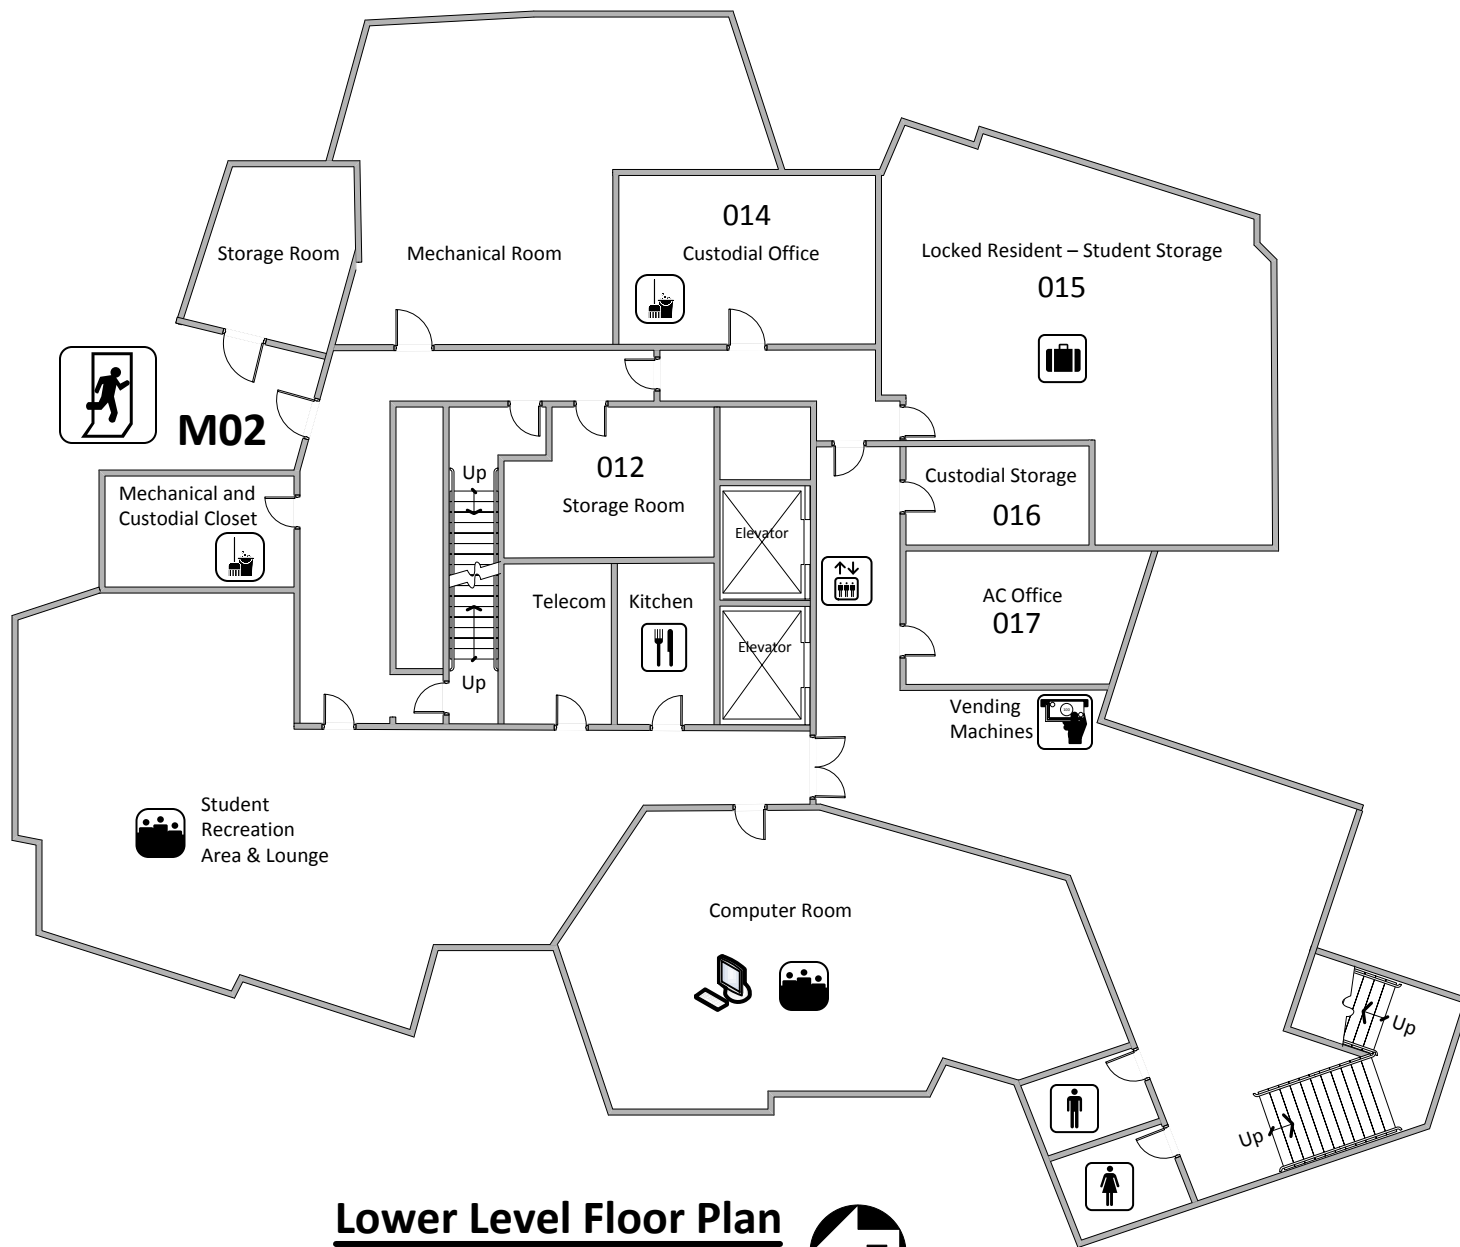

Mohn Residence Hall

St.Olaf Residence Life Office

Drawn: 1-2-15 Last Revision: 1-2-15

Mohn Hall
1 of 12

Lower Level Floor Plan

No Scale

Level 1 Floor Plan

No Scale

Mohn Residence Hall

St.Olaf Residence Life Office

Drawn: 1-2-15 Last Revision: 1-2-15

Mohn Hall
3 of 12

Level 2 Floor Plan

No Scale

Level 3 Floor Plan
No Scale

Level 4 Floor Plan
No Scale

Level 5 Floor Plan
No Scale

Level 6 Floor Plan
No Scale

Level 7 Floor Plan
No Scale

Level 8 Floor Plan
No Scale

Mohn Residence Hall

St. Olaf Residence Life Office

Drawn: 1-2-15 Last Revision: 1-2-15

Mohn Hall
10 of 12

Level 9 Floor Plan
No Scale

Mohn Residence Hall

St.Olaf Residence Life Office
 Drawn: 1-2-15 Last Revision: 1-2-15

Mohn Hall
11 of 12

Level 10 Floor Plan
No Scale