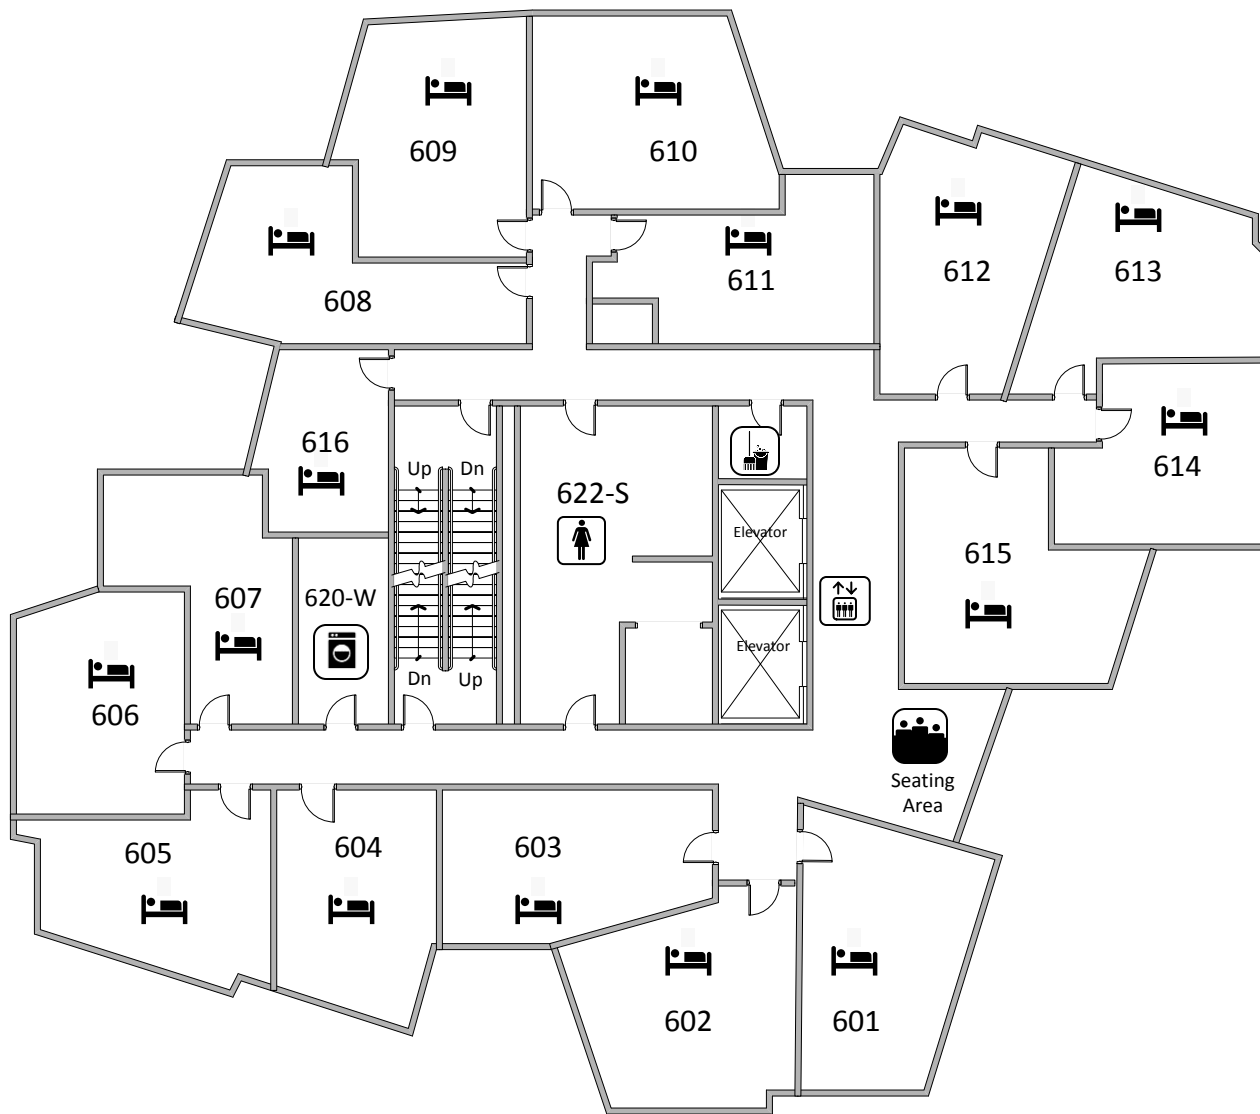

Mohn Residence Hall

St.Olaf Residence Life Office

Drawn: 1-2-15 Last Revision: 1-2-15

Mohn Hall
3 of 12

Level 2 Floor Plan

No Scale

Level 3 Floor Plan
No Scale

Level 4 Floor Plan
No Scale

Level 5 Floor Plan
No Scale

Level 6 Floor Plan
No Scale

Level 7 Floor Plan
No Scale

Level 8 Floor Plan
No Scale

Mohn Residence Hall

St. Olaf Residence Life Office

Drawn: 1-2-15 Last Revision: 1-2-15

Mohn Hall
10 of 12

Level 9 Floor Plan
No Scale

Mohn Residence Hall

St.Olaf Residence Life Office
 Drawn: 1-2-15 Last Revision: 1-2-15

Mohn Hall
11 of 12

Level 10 Floor Plan
No Scale