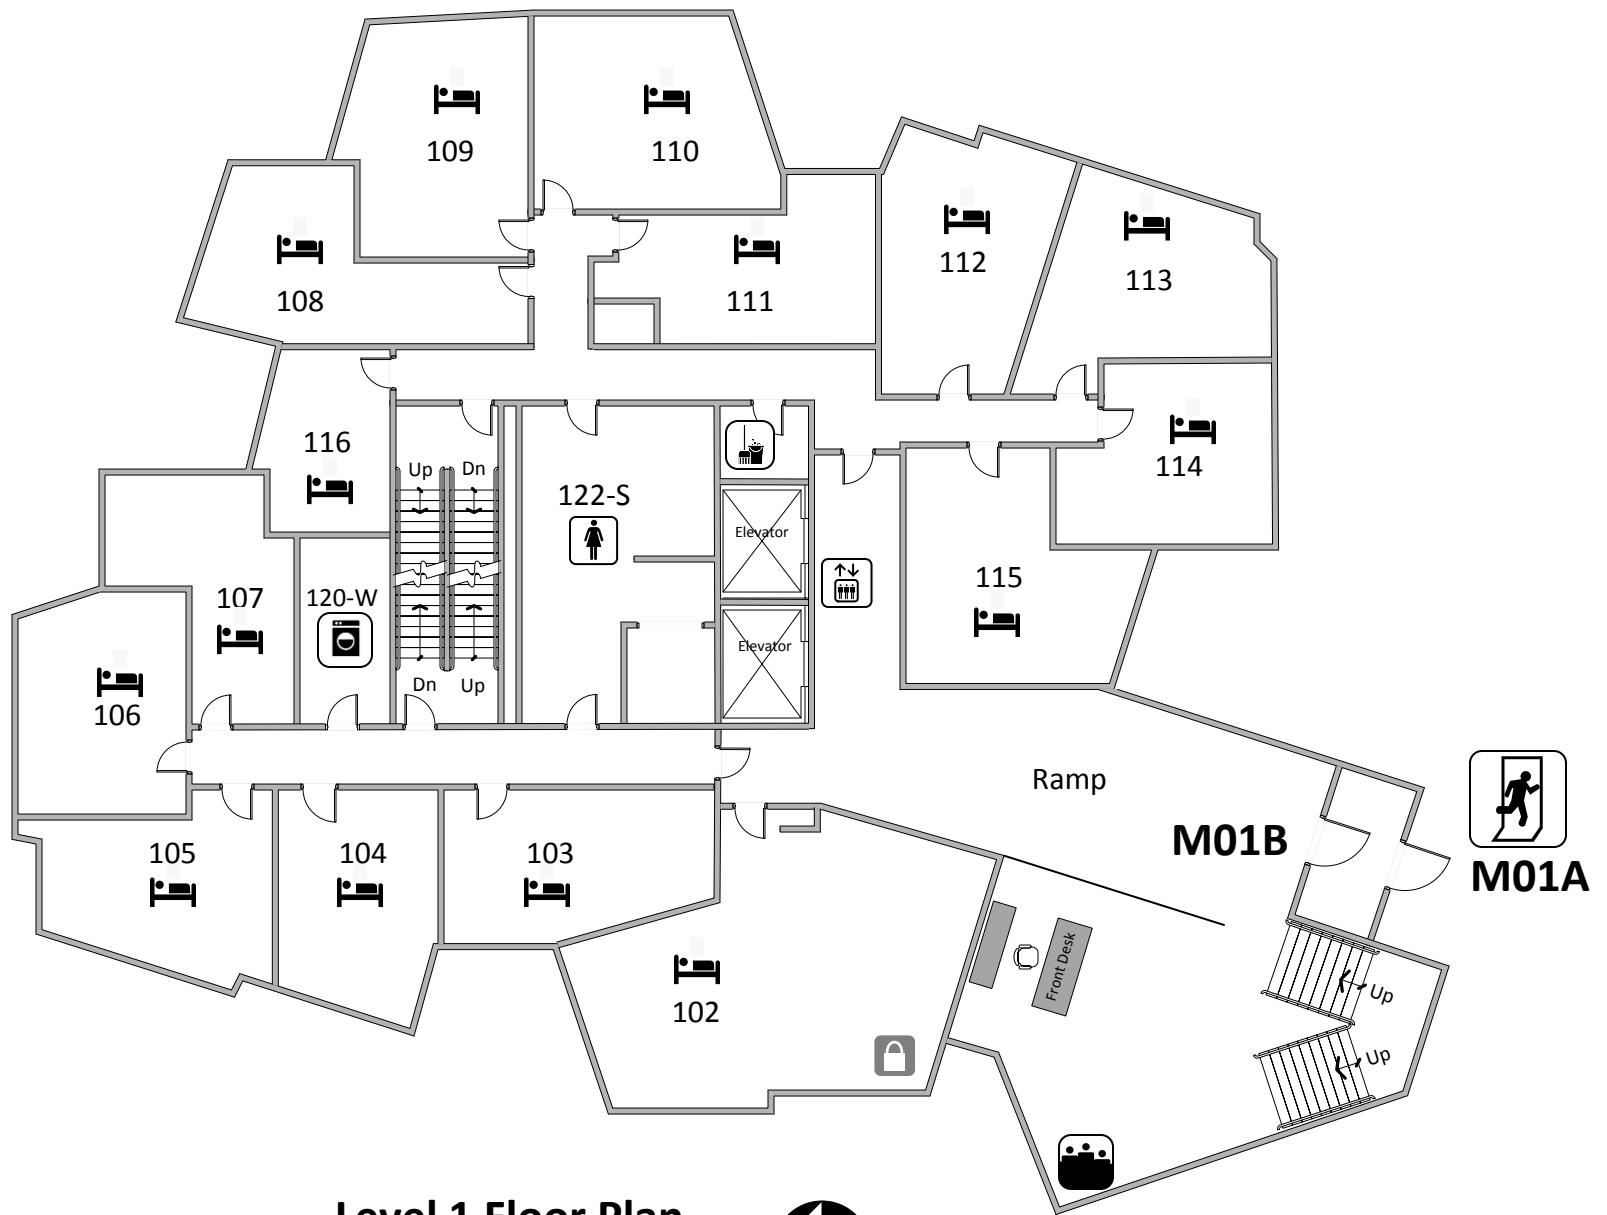

Mohn Residence Hall

St.Olaf Residence Life Office

Drawn: 1-2-15 Last Revision: 1-2-15

Mohn Hall
1 of 12

Lower Level Floor Plan

No Scale

Level 1 Floor Plan

No Scale

Mohn Residence Hall

St.Olaf Residence Life Office

Drawn: 1-2-15 Last Revision: 1-2-15

Mohn Hall
3 of 12

Level 2 Floor Plan

No Scale

Level 3 Floor Plan
No Scale

Level 4 Floor Plan
No Scale

Level 5 Floor Plan
No Scale

Level 6 Floor Plan
No Scale

Level 7 Floor Plan
No Scale

Level 8 Floor Plan
No Scale

Mohn Residence Hall

St. Olaf Residence Life Office

Drawn: 1-2-15 Last Revision: 1-2-15

Mohn Hall
10 of 12

Level 9 Floor Plan
No Scale

Mohn Residence Hall

St.Olaf Residence Life Office
 Drawn: 1-2-15 Last Revision: 1-2-15

Mohn Hall
11 of 12

Level 10 Floor Plan
No Scale