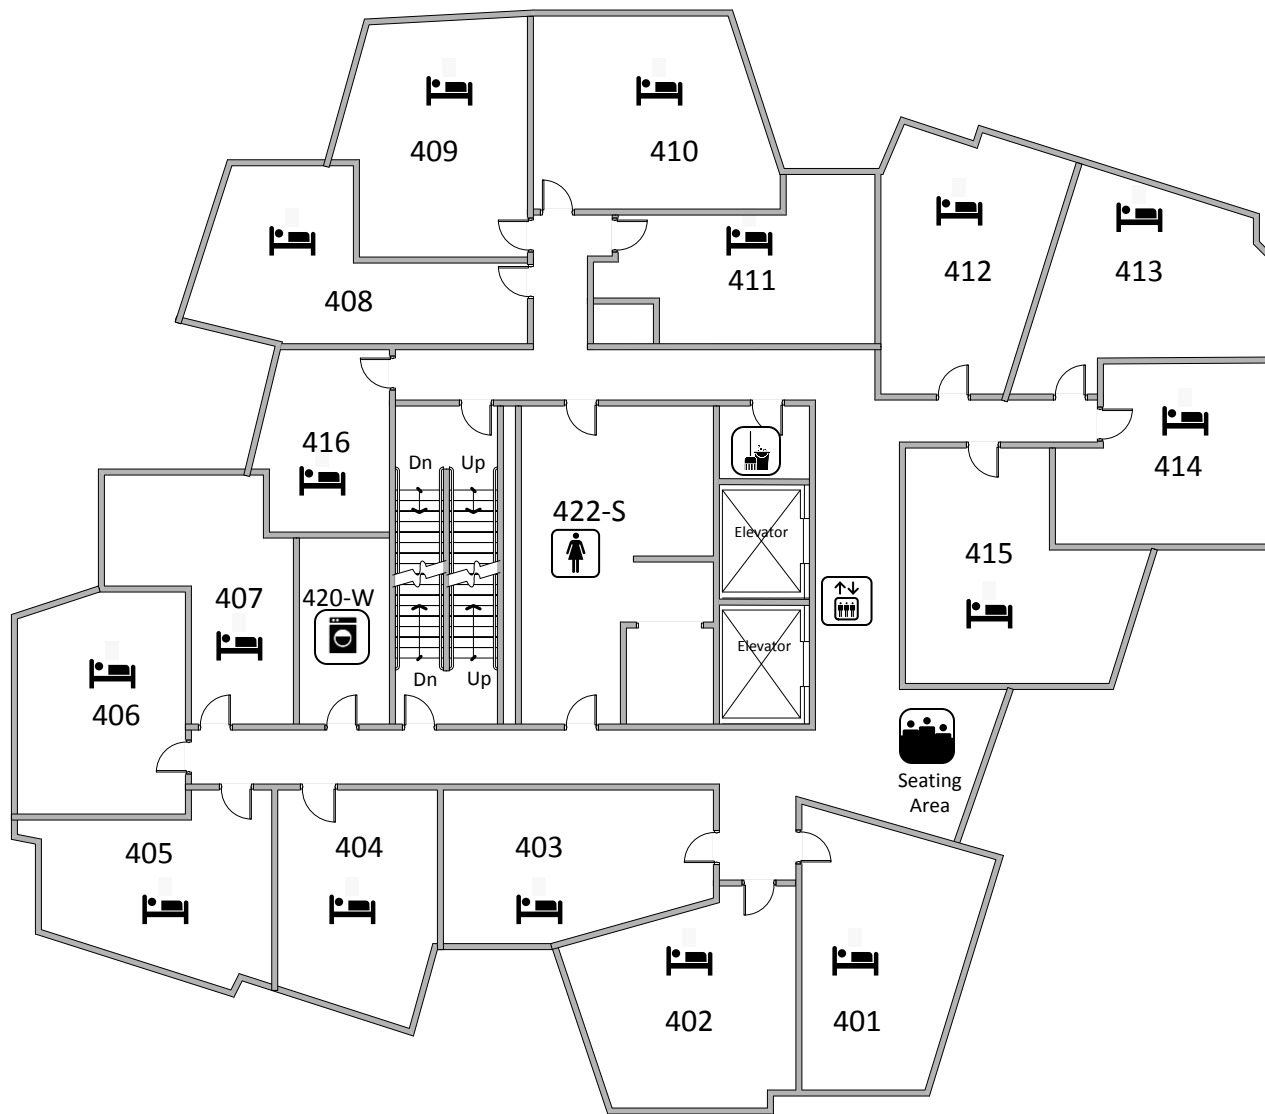

Mohn Residence Hall

St.Olaf Residence Life Office

Drawn: 1-2-15 Last Revision: 1-2-15

Mohn Hall
3 of 12

Level 2 Floor Plan

No Scale

Level 3 Floor Plan
No Scale

Level 4 Floor Plan
No Scale

Level 5 Floor Plan
No Scale

Level 6 Floor Plan
No Scale

Level 7 Floor Plan
No Scale

Level 8 Floor Plan
No Scale

Mohn Residence Hall

St. Olaf Residence Life Office

Drawn: 1-2-15 Last Revision: 1-2-15

Mohn Hall
10 of 12

Level 9 Floor Plan
No Scale

Mohn Residence Hall

St.Olaf Residence Life Office
 Drawn: 1-2-15 Last Revision: 1-2-15

Mohn Hall
11 of 12

Level 10 Floor Plan
No Scale