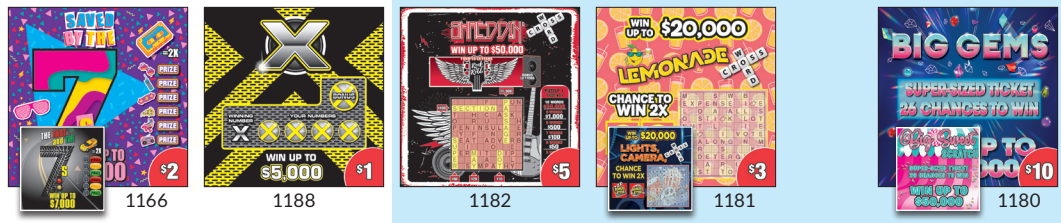

wvlottery.com

(987-5297)

Remove
1210 - LADY LUCK

Insert
1210 - GOLD/KING/
NEON/FUTURE KENO

12-Bin Planogram

July 2024

Planogram changes on June 25, 2024.

BLUE box indicates drawer placement for Super Ticket as needed.