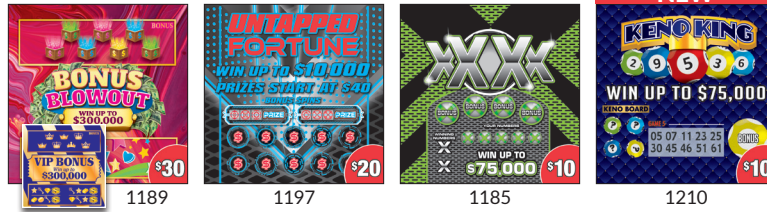

wvlottery.com

(987-5297)

Remove
1210 - LADY LUCK

Insert
1210 - GOLD/KING/
NEON/FUTURE KENO

12-Bin Planogram

July 2024

Planogram changes on June 25, 2024.

BLUE box indicates drawer placement for Super Ticket as needed.