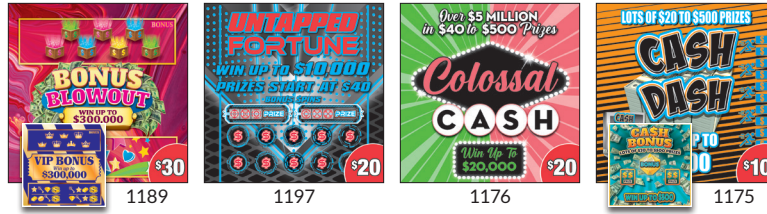

Remove

- 1145 - LUCKY GEMS—OVERLOAD KENO
- 1183 - CASH FRENZY

Insert

- 1210 - GOLD/KING/NEON/FUTURE KENO
- 1193 - CASH ADVENTURES

24-Bin Planogram

July 2024

Planogram changes on June 25, 2024.

BLUE box indicates drawer placement for Super Ticket as needed.

POG compliance should be assessed using the game number, and not the scene image.

Remove

1145 - LUCKY GEMS—
OVERLOAD KENO

1158 - CENTIPEDE/
FROGGER/GALAGA

Insert

1210 - GOLD/KING/
NEON/FUTURE KENO

1193 - CASH ADVENTURES