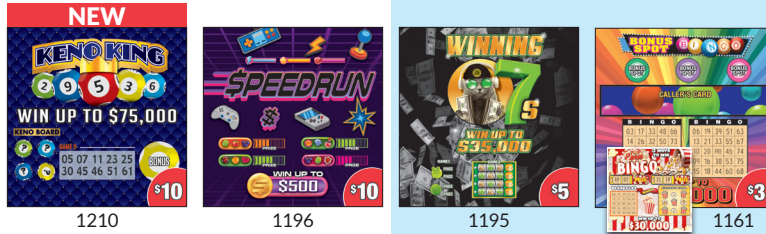

Remove

1145 - LUCKY GEMS—
OVERLOAD KENO

1158 - CENTIPEDE/
FROGGER/GALAGA

Insert

1210 - GOLD/KING/
NEON/FUTURE KENO

1193 - CASH ADVENTURES

20-Bin Planogram

July 2024

Planogram changes on June 25, 2024.

BLUE box indicates drawer placement for Super Ticket as needed.