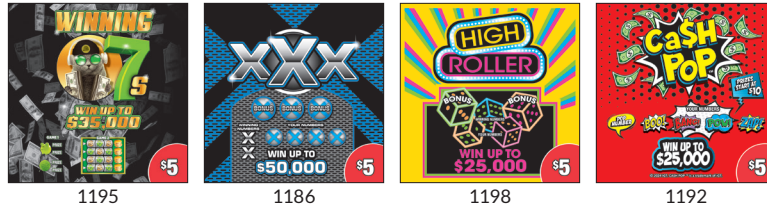

wvlottery.com

(987-5297)

Remove
1210 - LADY LUCK

Insert
1210 - GOLD/KING/
NEON/FUTURE KENO

12-Bin Planogram

July 2024

Planogram changes on June 25, 2024.

BLUE box indicates drawer placement for Super Ticket as needed.