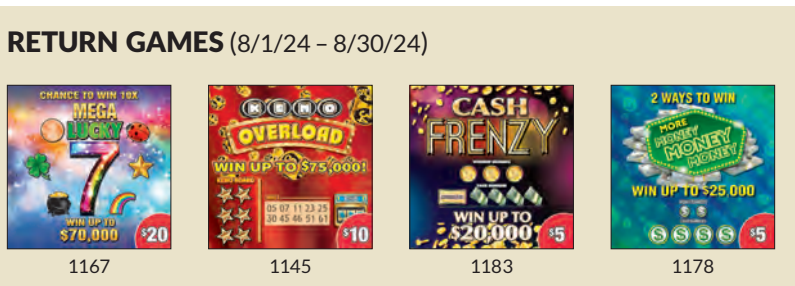

(987-5297)

POG compliance should be assessed using the game number, and not the scene image.

Remove

- 1176 - COLOSSAL CASH
- 1185 - XXXX
- 1186 - XXX

Insert

- 1201 - DRAGON'S HOARD
- 1202 - WIZARD'S KEEP
- 1203 - DARK WOOD'S TROVE

20-Bin Planogram

August 2024

Planogram changes on July 30, 2024.

BLUE box indicates drawer placement for Super Ticket as needed.

Call IGT to order tickets at 888-WV-PLAYS!

wvlottery.com

(987-5297)

POG compliance should be assessed using the game number, and not the scene image.

Remove

1197 - UNTAPPED FORTUNE—ROLL OF THE RICHES

1173 - LADY LUCK

1186 - XXX

Insert

1201 - DRAGON'S HOARD

1202 - WIZARD'S KEEP

1203 - DARK WOOD'S TROVE