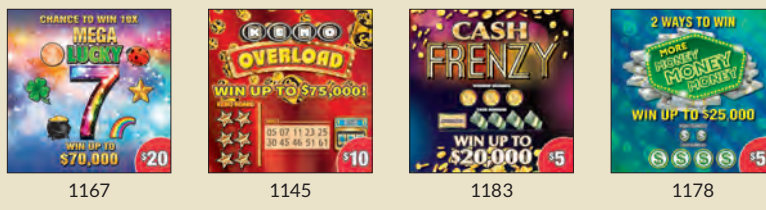

\$5 DARK WOOD'S TROVE

#1203

Play Style: Key Number | Features: Bonus

Est. Start: 7/30/2024

SELLING POINTS

- CHANCE TO WIN UP TO \$30,000
- INSTANT WIN BONUS SPOT
- TREASURE TO BE HAD WITHOUT THE QUESTING

Cost/Pack	Tickets/Pack	UPC	Top Prize	Overall Odds	Prize Payout	Low End \$\$/Pack
\$372.00	80	7-91157-01203-8	\$30,000	4.51	67.5%	\$185

POG compliance should be assessed using the game number, and not the scene image.

Remove

- 1176 - COLOSSAL CASH
- 1173 - LADY LUCK
- 1158 - CENTIPEDE/
FROGGER/GALAGA

Insert

- 1201 - DRAGON'S HOARD
- 1202 - WIZARD'S KEEP
- 1203 - DARK WOOD'S
TROVE

24-Bin Planogram

August 2024

Planogram changes on July 30, 2024.

BLUE box indicates drawer placement for Super Ticket as needed.

RETURN GAMES (8/1/24 - 8/30/24)

Call IGT to order tickets at 888-WV-PLAYS!

wvlottery.com

(987-5297)

POG compliance should be assessed using the game number, and not the scene image.

Remove

- 1176 - COLOSSAL CASH
- 1185 - XXXX
- 1186 - XXX

Insert

- 1201 - DRAGON'S HOARD
- 1202 - WIZARD'S KEEP
- 1203 - DARK WOOD'S TROVE