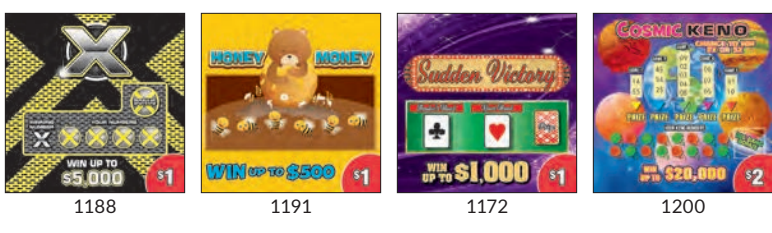

Top Total Sales Retailers

April 2024

1. Winners Corner WV White Hall
2. One Stop #8101 South Charleston
3. Go-Mart #115 Parkersburg
4. Go-Mart #84 Bridgeport
5. Go-Mart #95 Summersville
6. Little General Store #2240 Princeton
7. Sheetz #234 Weirton
8. Piggly Wiggly of Kanawha City Charleston
9. Terra-Petro #1 Beaver
10. Sheetz #220 Martinsburg

Call IGT to order tickets at 888-WV-PLAYS!

wvlottery.com

(987-5297)

Call IGT to order tickets at 888-WV-PLAYS!

wvlottery.com

(987-5297)

28-Bin Planogram

August 2024

Planogram changes on July 30, 2024.

30+ Bin Game Availability

Upcoming Instant Tickets

Est. Start: 8/27/24

\$10 - Hit the Jackpot #1194
UPC: 7-91157-01194-6

Cost/Pack	Tickets/Pack	Top Prize
\$465.00	50	\$50,000
Overall Odds	Prize Payout	Low End \$\$/Pack
3.98	70.00%	\$240

Special Gleam™ Print!
It's shiny all over!

Est. Start: 8/27/24

\$5 - Cashferatu - Holiday Wishes . . . #1205
UPC: 7-91157-01205-2

Cost/Pack	Tickets/Pack	Top Prize
\$372.00	80	\$5,000
Overall Odds	Prize Payout	Low End \$\$/Pack
3.78	69.02%	\$205