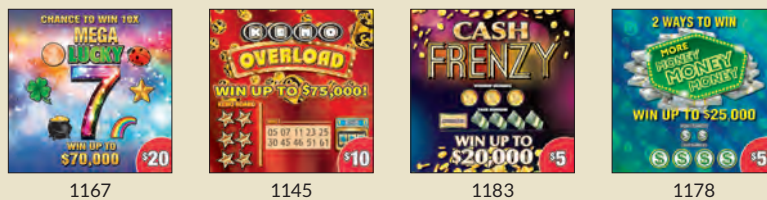

Remove

1197 - UNTAPPED FORTUNE—ROLL OF THE RICHES

1173 - LADY LUCK

1186 - XXX

Insert

1201 - DRAGON'S HOARD

1202 - WIZARD'S KEEP

1203 - DARK WOOD'S TROVE

16-Bin Planogram

August 2024

Planogram changes on July 30, 2024.

BLUE box indicates drawer placement for Super Ticket as needed.

POG compliance should be assessed using the game number, and not the scene image.

RETURN GAMES (8/1/24 - 8/30/24)

Call IGT to order tickets at 888-WV-PLAYS!

wvlottery.com

(987-5297)

Remove

- 1197 - UNTAPPED FORTUNE—ROLL OF THE RICHES
- 1185 - XXXX
- 1186 - XXX

Insert

- 1201 - DRAGON'S HOARD
- 1202 - WIZARD'S KEEP
- 1203 - DARK WOOD'S TROVE