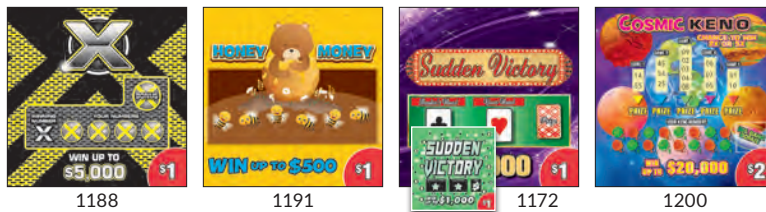

Remove

- 1173 - LADY LUCK
- 1178 - MORE MONEY MONEY MONEY

Insert

- 1201 - DRAGON'S HOARD
- 1202 - WIZARD'S KEEP
- 1203 - DARK WOOD'S TROVE

28-Bin Planogram

August 2024

Planogram changes on July 30, 2024.

BLUE box indicates drawer placement for Super Ticket as needed.

RETURN GAMES (8/1/24 - 8/30/24)

POG compliance should be assessed using the game number, and not the scene image.