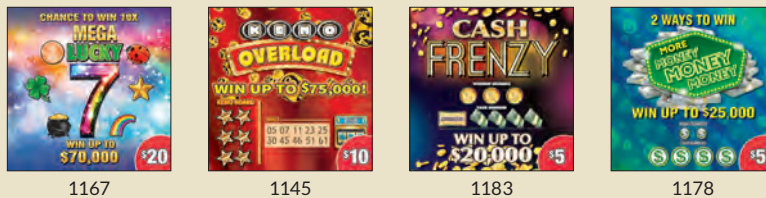

RETURN GAMES (8/1/24 - 8/30/24)

Call IGT to order tickets at 888-WV-PLAYS!

wvlottery.com

(987-5297)