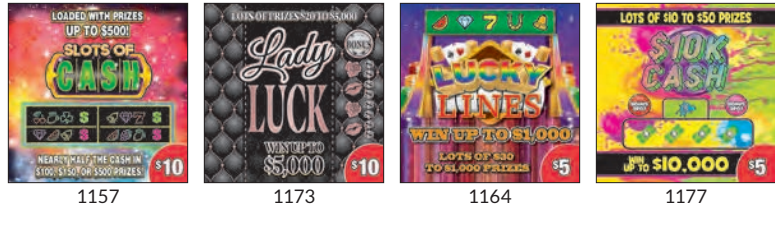

Top Total Sales Retailers

April 2024

1. Winners Corner WV White Hall
2. One Stop #8101 South Charleston
3. Go-Mart #115 Parkersburg
4. Go-Mart #84 Bridgeport
5. Go-Mart #95 Summersville
6. Little General Store #2240 Princeton
7. Sheetz #234 Weirton
8. Piggly Wiggly of Kanawha City Charleston
9. Terra-Petro #1 Beaver
10. Sheetz #220 Martinsburg

Call IGT to order tickets at 888-WV-PLAYS!

wvlottery.com

(987-5297)

Call IGT to order tickets at 888-WV-PLAYS!

wvlottery.com

(987-5297)

28-Bin Planogram

August 2024

Planogram changes on July 30, 2024.

30+ Bin Game Availability

Upcoming Instant Tickets

Est. Start: 8/27/24

\$10 - Hit the Jackpot #1194
UPC: 7-91157-01194-6

Cost/Pack	Tickets/Pack	Top Prize
\$465.00	50	\$50,000
Overall Odds	Prize Payout	Low End \$\$/Pack
3.98	70.00%	\$240

Special Gleam™ Print!
It's shiny all over!

Est. Start: 8/27/24

\$5 - Cashferatu - Holiday Wishes . . . #1205
UPC: 7-91157-01205-2

Cost/Pack	Tickets/Pack	Top Prize
\$372.00	80	\$5,000
Overall Odds	Prize Payout	Low End \$\$/Pack
3.78	69.02%	\$205